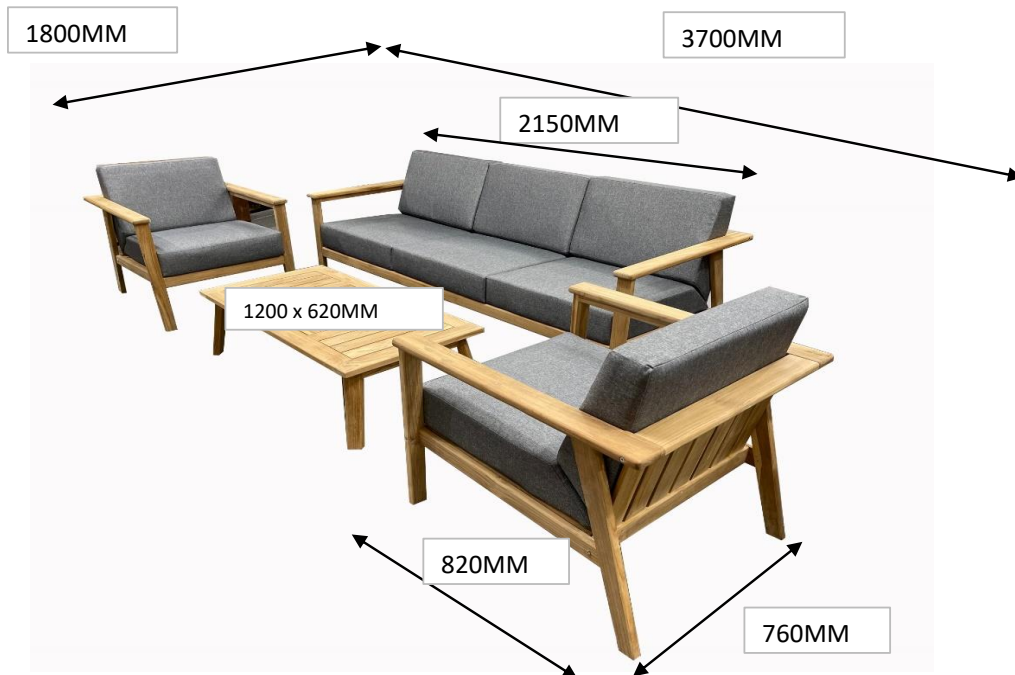

rob cousins

OUTDOOR FURNITURE | FACTORY DIRECT

PRODUCT SPECIFICATION SHEET

LAGUNA 4PC SOFA SET

FSC TEAK

9-11 METROPOLITAN AVE NUNAWADING 3131 www.rob cousins.com.au

0398796055

email: sales@rob cousins.com.au