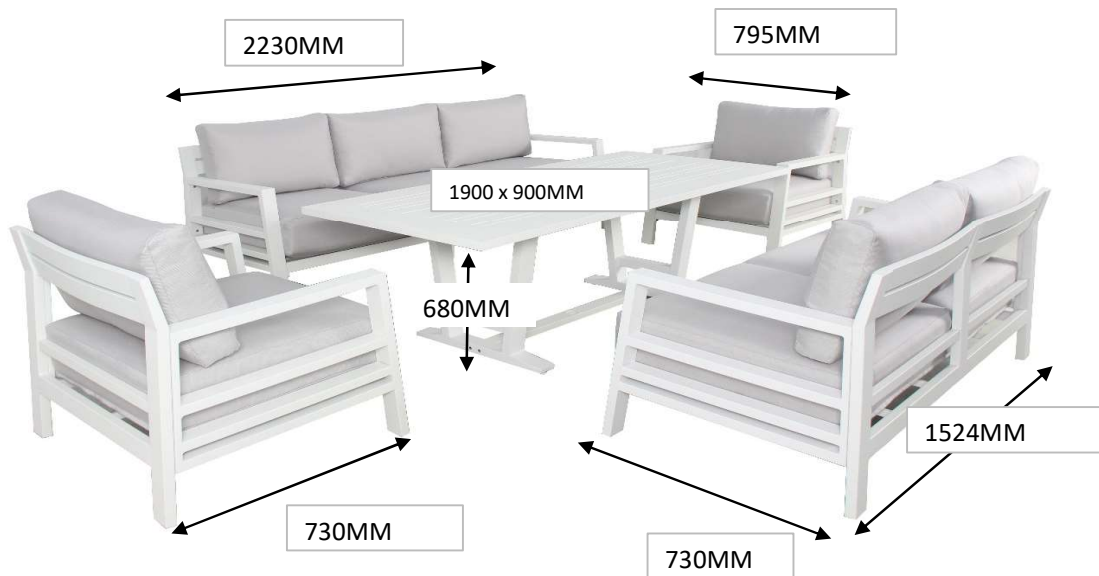

rob couzens

OUTDOOR FURNITURE | FACTORY DIRECT

PRODUCT SPECIFICATION SHEET

KASTELI COLLECTION

afterpay

FREE MELBOURNE
METRO DELIVERY
ORDERS OVER \$1000

zip
own it now, pay later

9-11 METROPOLITAN AVE NUNAWADING 3131 www.robcouzens.com.au