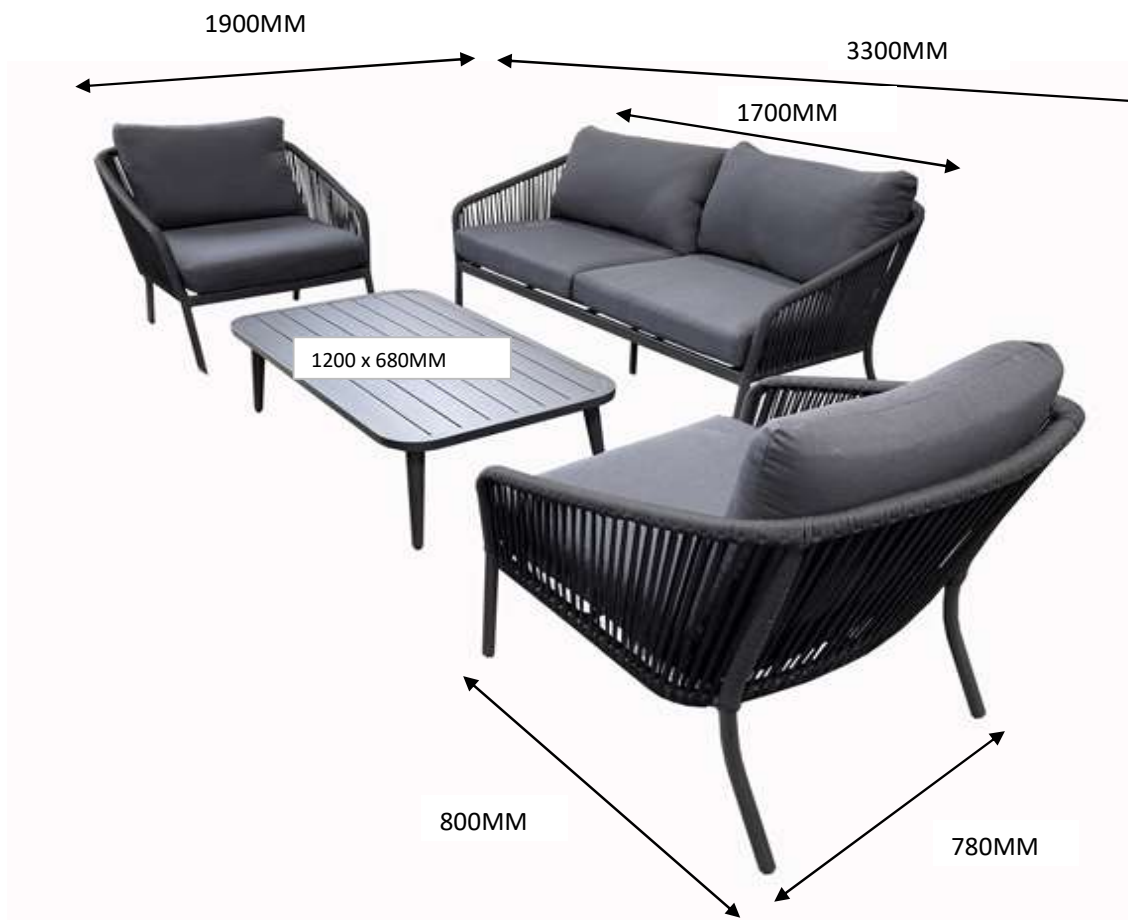

rob cousins

OUTDOOR FURNITURE | FACTORY DIRECT

PRODUCT SPECIFICATION SHEET

JAVA DOUBLE 4PC SOFA

afterpay

PROTECTIVE
COVER
AVAILABLE

2
YEAR
WARRANTY

FREE MELBOURNE
METRO DELIVERY
ORDERS OVER \$1000