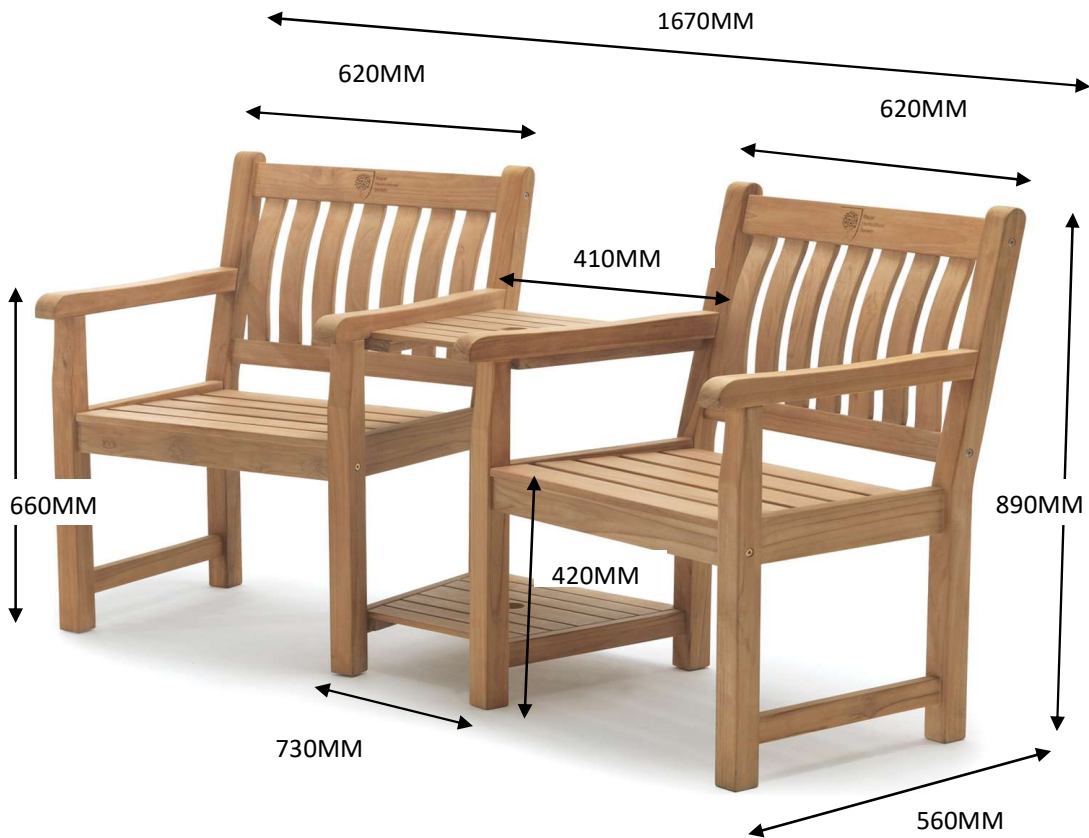

OUTDOOR FURNITURE | FACTORY DIRECT

PRODUCT SPECIFICATION SHEET

Rosemore Jack n Jill

9-11 METROPOLITAN AVE NUNAWADING 3131 www.robcoutens.com.au
email: sales@robcoutens.com.au

0398796055