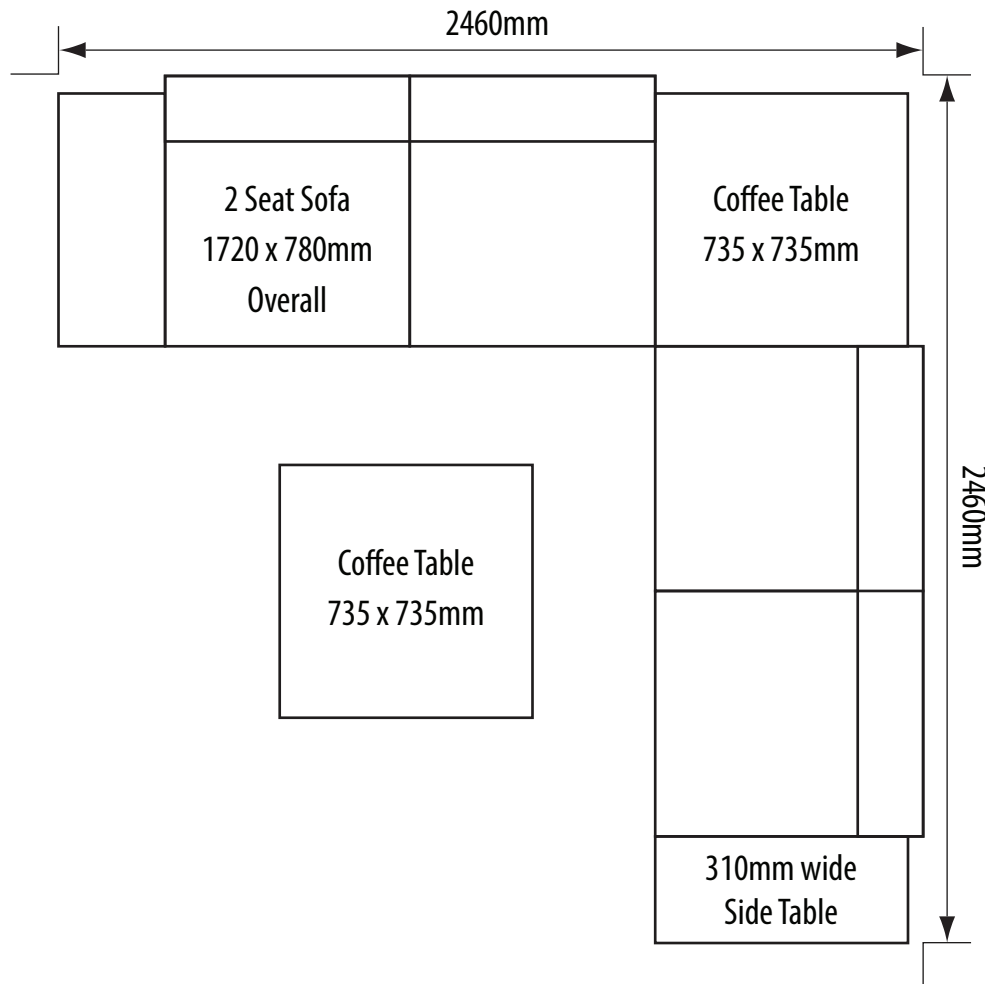

**FACTORY
DIRECT**

robcouzens

Shop On Line robcouzens.com.au Call 1300 665 635

Clay Europa 4 Piece Modular Sofa

- 2 Seat Sofa with Teak Side Table x 2
- Teak Top Coffee Table x 2
- UV Stabilised Removable Polyester Cover Outdoor Cushions

COLOURS

- Gunmetal
- White

**POWDER COATED
RUST FREE
ALUMINIUM FRAME**