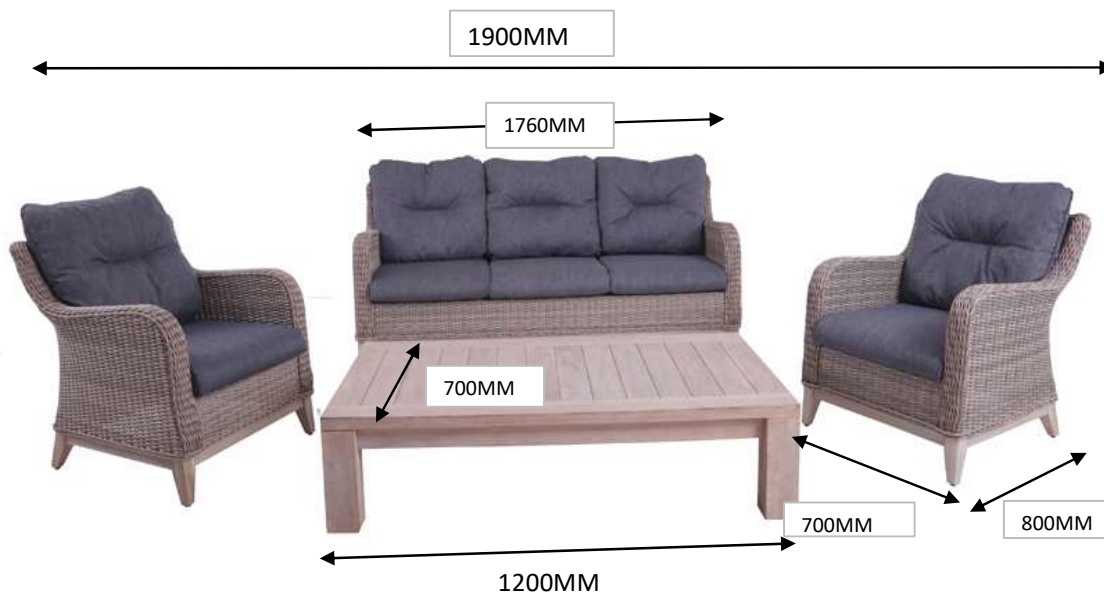

# BOLSENA 4PC SOFA SET

- UV STABILISED OLIFEN CUSHIONS
- THREE SEAT SOFA X 1
- SINGLE SOFA X 2
- COFFEE TABLE X 1

FREE MELBOURNE METRO DELIVERY ORDERS OVER \$1000

9-11 METROPOLITAN AVE NUNAWADING 3131 www.robcoutens.com.au email: sales@robcoutens.com.au