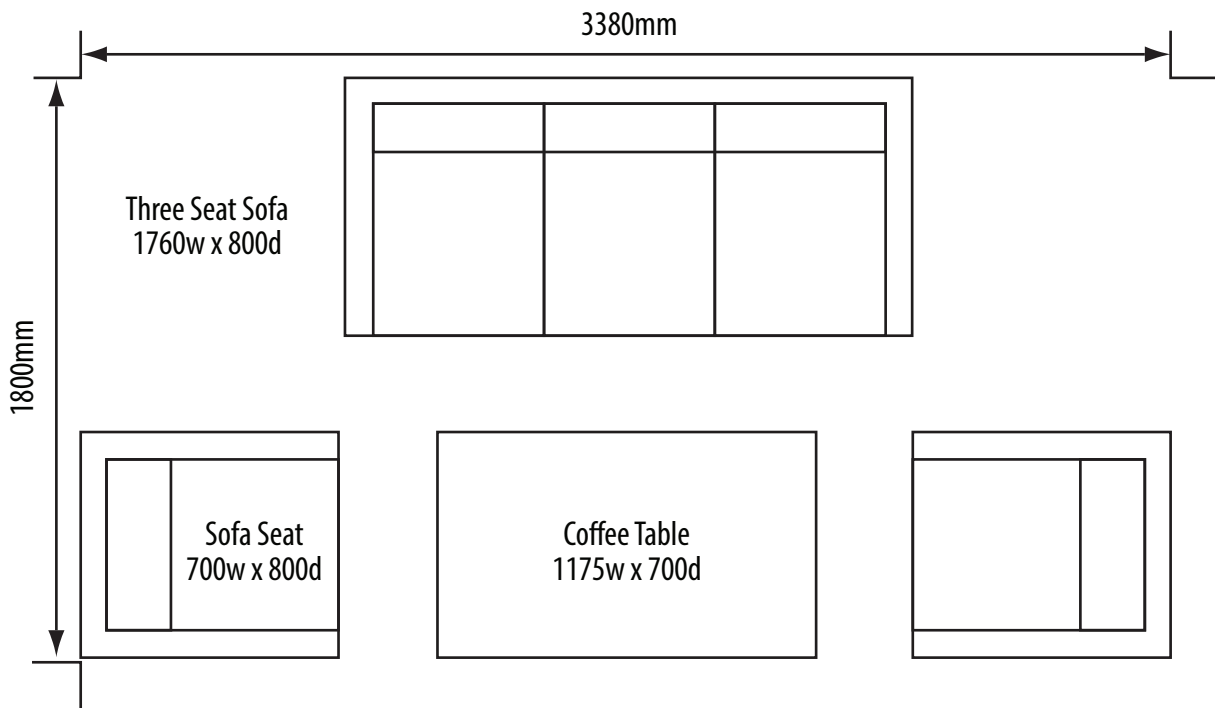

**FACTORY
DIRECT**

robcouzens

Shop On Line robcouzens.com.au Call 1300 665 635

BOLSENA 4 Piece Sofa Set

- Three Seat Sofa Lounge x 1
- Single Seat Sofas x 2 • Coffee Table x 1
- UV Stabilised Olefin Outdoor Cushions