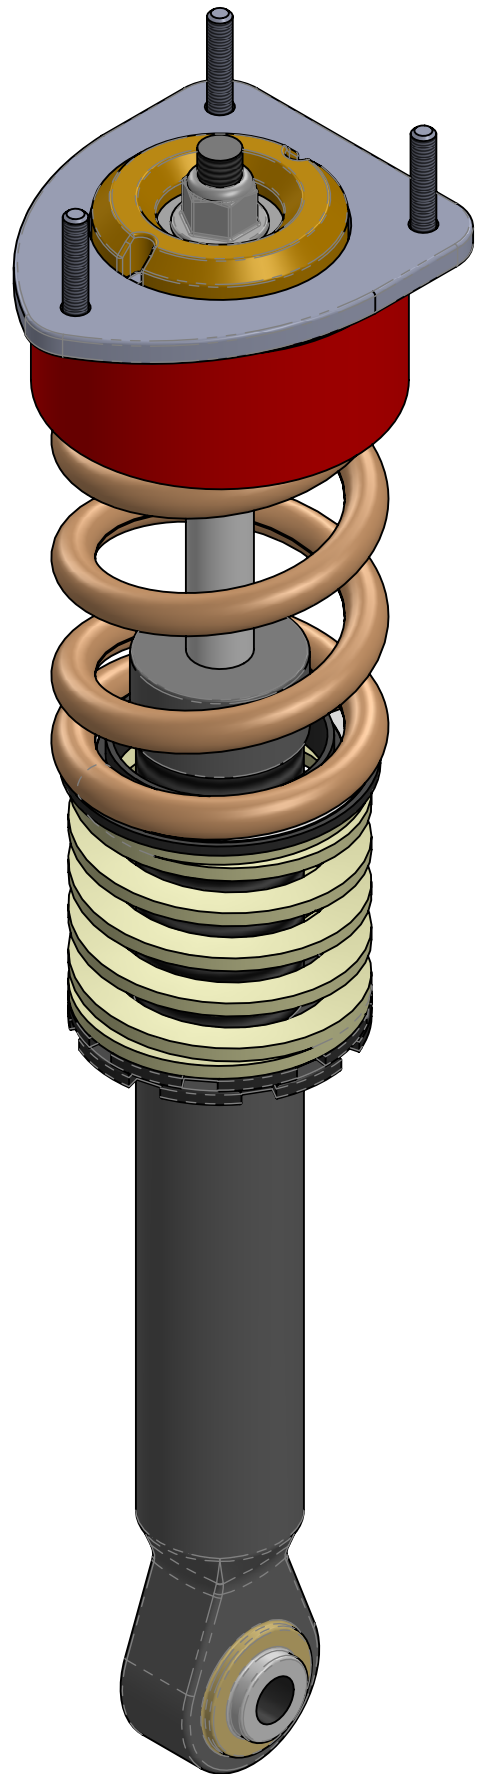

ITEM NO.	PART NUMBER	DESCRIPTION	QTY.
1	999.084.133.01	OEM FLANGED LOCKNUT	2
2	991.343.015.80	991 GT3 / GT3RS STRUT MOUNT - OEM	2
3	99134350781	991 GT3 / GT3RS FRONT SPRING HAT - OEM	2
4	Z60-127-100	SWIFT METRIC COILOVER SPRING - 60MM ID - STREET	2
4	Z60-127-120	SWIFT METRIC COILOVER SPRING - 60MM ID - TRACK	2
5	SH60	SWIFT STAINLESS STEEL THRUST WASHER - 60MM ID	4
6	SP60	SPRING ADAPTOR, 60MM ID TO 60MM ID	2
7	H60-070-008	SWIFT METRIC HELPER SPRING - 60MM ID	2
8	-	SPRING COLLARS - OEM	4
9	991.343.045.XX	991 GT3 / GT3RS FRONT STRUT - OEM	2

NOTES: UNLESS OTHERWISE SPECIFIED

PROPRIETARY NOTICE
 INFORMATION CONTAINED ON THIS DRAWING IS PROPRIETARY
 TO TARETT ENGINEERING AND MAY NOT BE COPIED, REPRODUCED
 NOR PARTS MADE THEREFROM WITHOUT WRITTEN PERMISSION
 FROM TARETT ENGINEERING.

TARETT
 ENGINEERING
Competition Suspension Components

557 West Sunset Road
 Henderson, NV 89011
 Tel: (858) 674-5573
 www.Tarett.com

TITLE: 991 GT3 SPRING
 UPGRADE KIT - FRONT

SIZE B PART NO: 991GT3SUK- FRONT REV
 SCALE: N/A SHEET 1 OF 1

ITEM NO.	PART NUMBER	DESCRIPTION	QTY.
1	999.084.050.02	OEM FLANGED LOCKNUT	2
2	991.333.691.66	991 REAR SHOCK MOUNT - OEM	2
3	991.333.161.00	991 REAR SHOCK MOUNT - OEM	2
4	991RSA	REAR SPRING ADAPTER, 991 REAR SHOCK MOUNT	2
5	Z65-152-120	SWIFT METRIC COILOVER SPRING - 65MM ID - STREET	2
5	Z65-152-150	SWIFT METRIC COILOVER SPRING - 65MM ID - TRACK	2
6	SH65	SWIFT STAINLESS STEEL THRUST WASHER - 65MM ID	2
7	6065ADP	SPRING ADAPTOR, 60MM ID TO 65MM ID	2
8	SH60	SWIFT STAINLESS STEEL THRUST WASHER - 60MM ID	2
9	H60-070-008	SWIFT METRIC HELPER SPRING - 60MM ID	2
10	-	SPRING COLLARS - OEM	4
11	-	GT3-GT3RS OEM REAR SHOCK	2