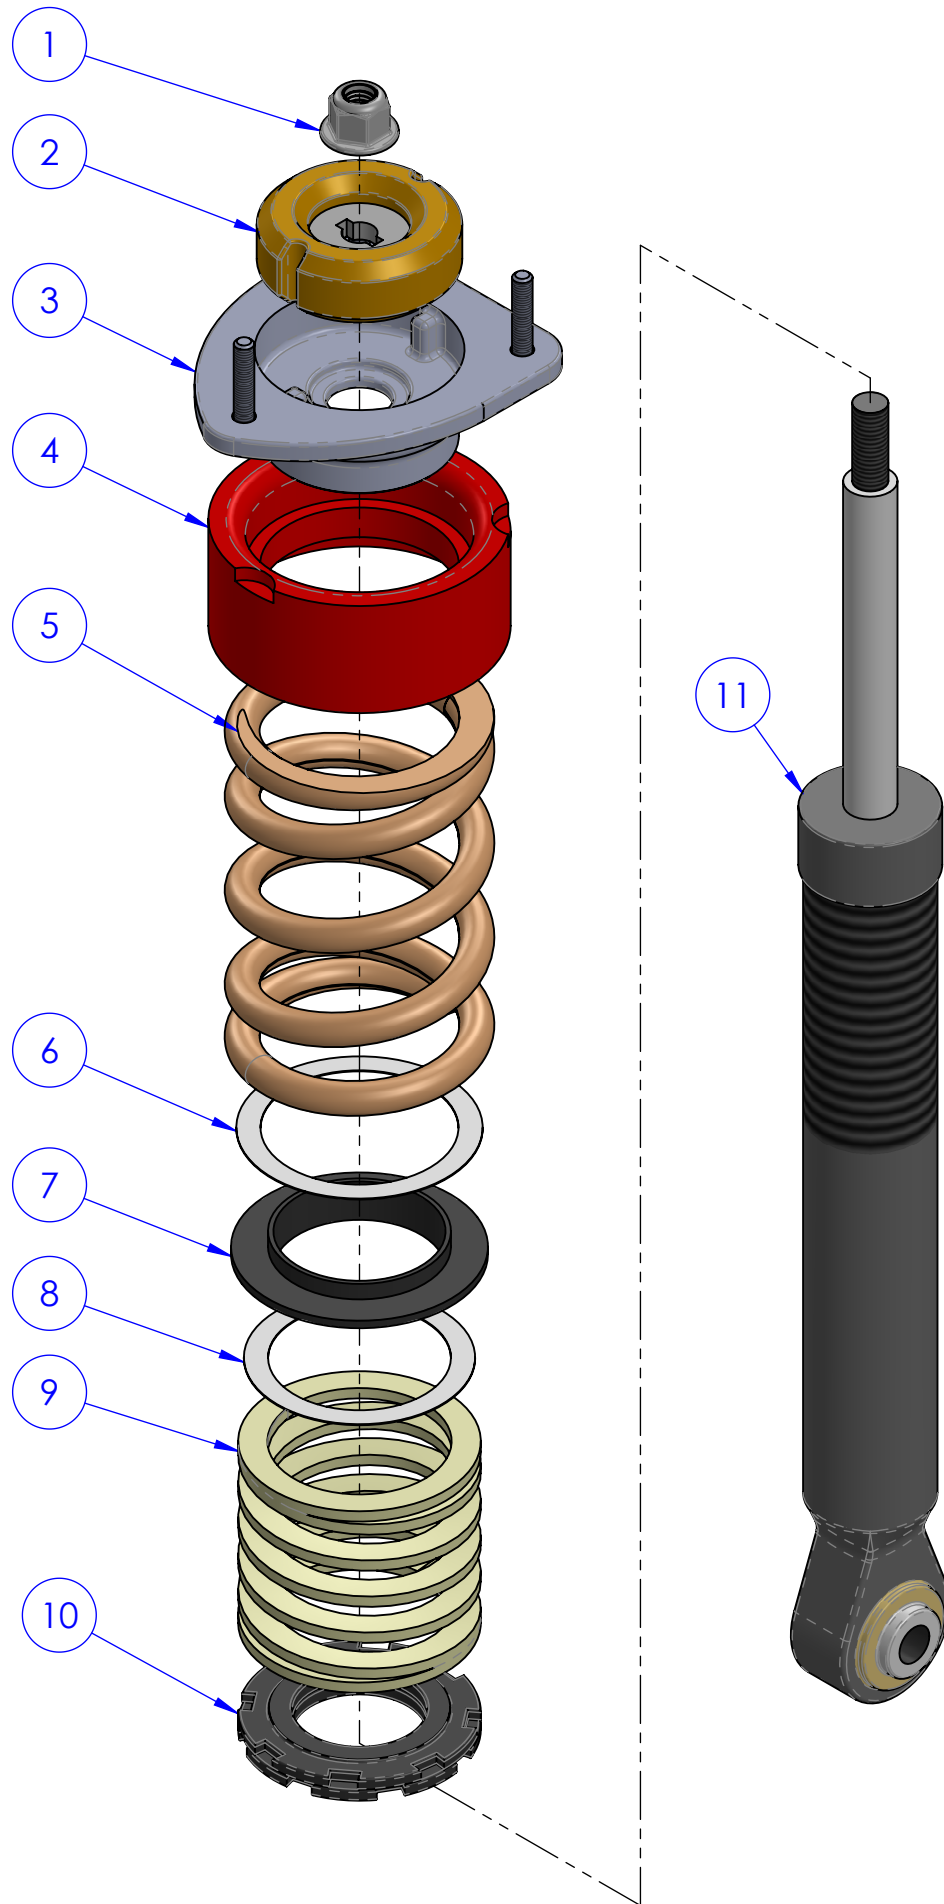

ITEM NO.	PART NUMBER	DESCRIPTION	QTY.
1	999.084.133.01	OEM FLANGED LOCKNUT	2
2	991.343.015.80	991 GT3 / GT3RS STRUT MOUNT - OEM	2
3	99134350781	991 GT3 / GT3RS FRONT SPRING HAT - OEM	2
4	Z60-127-100	SWIFT METRIC COILOVER SPRING - 60MM ID - STREET	2
4	Z60-127-120	SWIFT METRIC COILOVER SPRING - 60MM ID - TRACK	2
5	SH60	SWIFT STAINLESS STEEL THRUST WASHER - 60MM ID	4
6	SP60	SPRING ADAPTOR, 60MM ID TO 60MM ID	2
7	H60-070-008	SWIFT METRIC HELPER SPRING - 60MM ID	2
8	-	SPRING COLLARS - OEM	4
9	991.343.045.XX	991 GT3 / GT3RS FRONT STRUT - OEM	2

TARETT
 ENGINEERING
Competition Suspension Components

557 West Sunset Road
 Henderson, NV 89011
 Tel: (858) 674-5573
 www.Tarett.com

TITLE: 991 GT3 SPRING
 UPGRADE KIT - FRONT

SIZE B PART NO: 991GT3SUK- FRONT REV
 SCALE: N/A SHEET 1 OF 1

ITEM NO.	PART NUMBER	DESCRIPTION	QTY.
1	999.084.050.02	OEM FLANGED LOCKNUT	2
2	991.333.691.66	991 REAR SHOCK MOUNT - OEM	2
3	991.333.161.00	991 REAR SHOCK MOUNT - OEM	2
4	991RSA	REAR SPRING ADAPTER, 991 REAR SHOCK MOUNT	2
5	Z65-152-120	SWIFT METRIC COILOVER SPRING - 65MM ID - STREET	2
5	Z65-152-150	SWIFT METRIC COILOVER SPRING - 65MM ID - TRACK	2
6	SH65	SWIFT STAINLESS STEEL THRUST WASHER - 65MM ID	2
7	6065ADP	SPRING ADAPTOR, 60MM ID TO 65MM ID	2
8	SH60	SWIFT STAINLESS STEEL THRUST WASHER - 60MM ID	2
9	H60-070-008	SWIFT METRIC HELPER SPRING - 60MM ID	2
10	-	SPRING COLLARS - OEM	4
11	-	GT3-GT3RS OEM REAR SHOCK	2