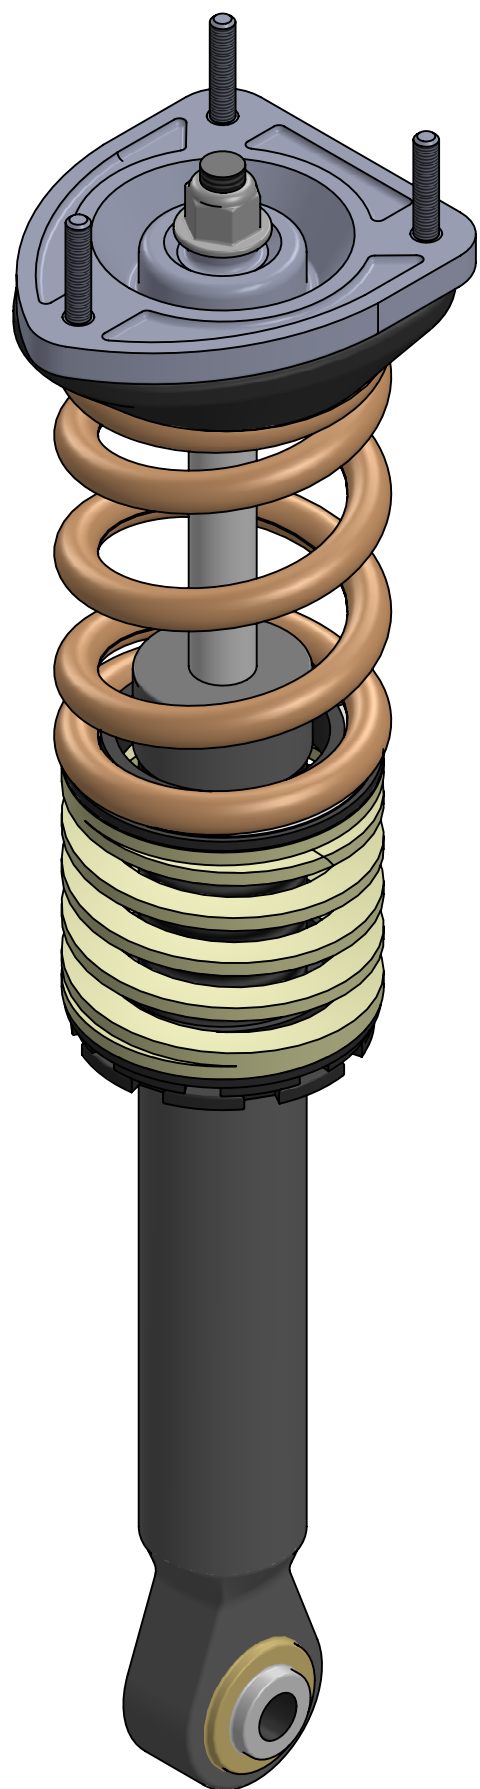

ITEM NO.	PART NUMBER	DESCRIPTION	QTY.
1	999.084.133.01	OEM FLANGED LOCKNUT	2
2	991.343.015.80	991 GT3 / GT3RS STRUT MOUNT - OEM	2
3	99134350781	991 GT3 / GT3RS FRONT SPRING HAT - OEM	2
4	Z60-127-100	SWIFT METRIC COILOVER SPRING - 60MM ID - STREET	2
4	Z60-127-120	SWIFT METRIC COILOVER SPRING - 60MM ID - TRACK	2
5	SH60	SWIFT STAINLESS STEEL THRUST WASHER - 60MM ID	4
6	SP60	SPRING ADAPTOR, 60MM ID TO 60MM ID	2
7	H60-060-015	SWIFT METRIC HELPER SPRING - 60MM ID	2
8	-	SPRING COLLARS - OEM	4
9	991.343.045.XX	991 GT3 / GT3RS FRONT STRUT - OEM	2

NOTES: UNLESS OTHERWISE SPECIFIED

PROPRIETARY NOTICE
 INFORMATION CONTAINED ON THIS DRAWING IS PROPRIETARY
 TO TARETT ENGINEERING AND MAY NOT BE COPIED, REPRODUCED
 NOR PARTS MADE THEREFROM WITHOUT WRITTEN PERMISSION
 FROM TARETT ENGINEERING.

TARETT
 ENGINEERING
Competition Suspension Components

557 West Sunset Road
 Henderson, NV 89011
 Tel: (858) 674-5573
 www.Tarett.com

TITLE: 991 GT3RS SPRING
 UPGRADE KIT - FRONT

SIZE B PART NO: 991GT3RSSUK- FRONT REV

SCALE: N/A SHEET 1 OF 1

ITEM NO.	PART NUMBER	DESCRIPTION	QTY.
1	999.084.050.02	OEM FLANGED LOCKNUT	2
2	991.333.061.80	991 GT3RS REAR SHOCK MOUNT	2
3	991.GT3RS.RSA	991 GT3RS SPRING ADAPTOR SET	2
4	Z65-152-120	SWIFT METRIC COILOVER SPRING - 65MM ID - STREET	2
4	Z65-152-150	SWIFT METRIC COILOVER SPRING - 65MM ID - TRACK	2
5	SH65	SWIFT STAINLESS STEEL THRUST WASHER - 65MM ID	4
6	SP65	SPRING ADAPTOR, 65MM ID TO 65MM ID	2
7	H65-070-008	SWIFT METRIC HELPER SPRING - 65MM ID	2
8	991.GT3RS.RSA	991 GT3 RS SPRING ADAPTOR SET - BASE	2
9	-	SPRING COLLARS - OEM	4
10	-	GT3-GT3RS OEM REAR SHOCK	2