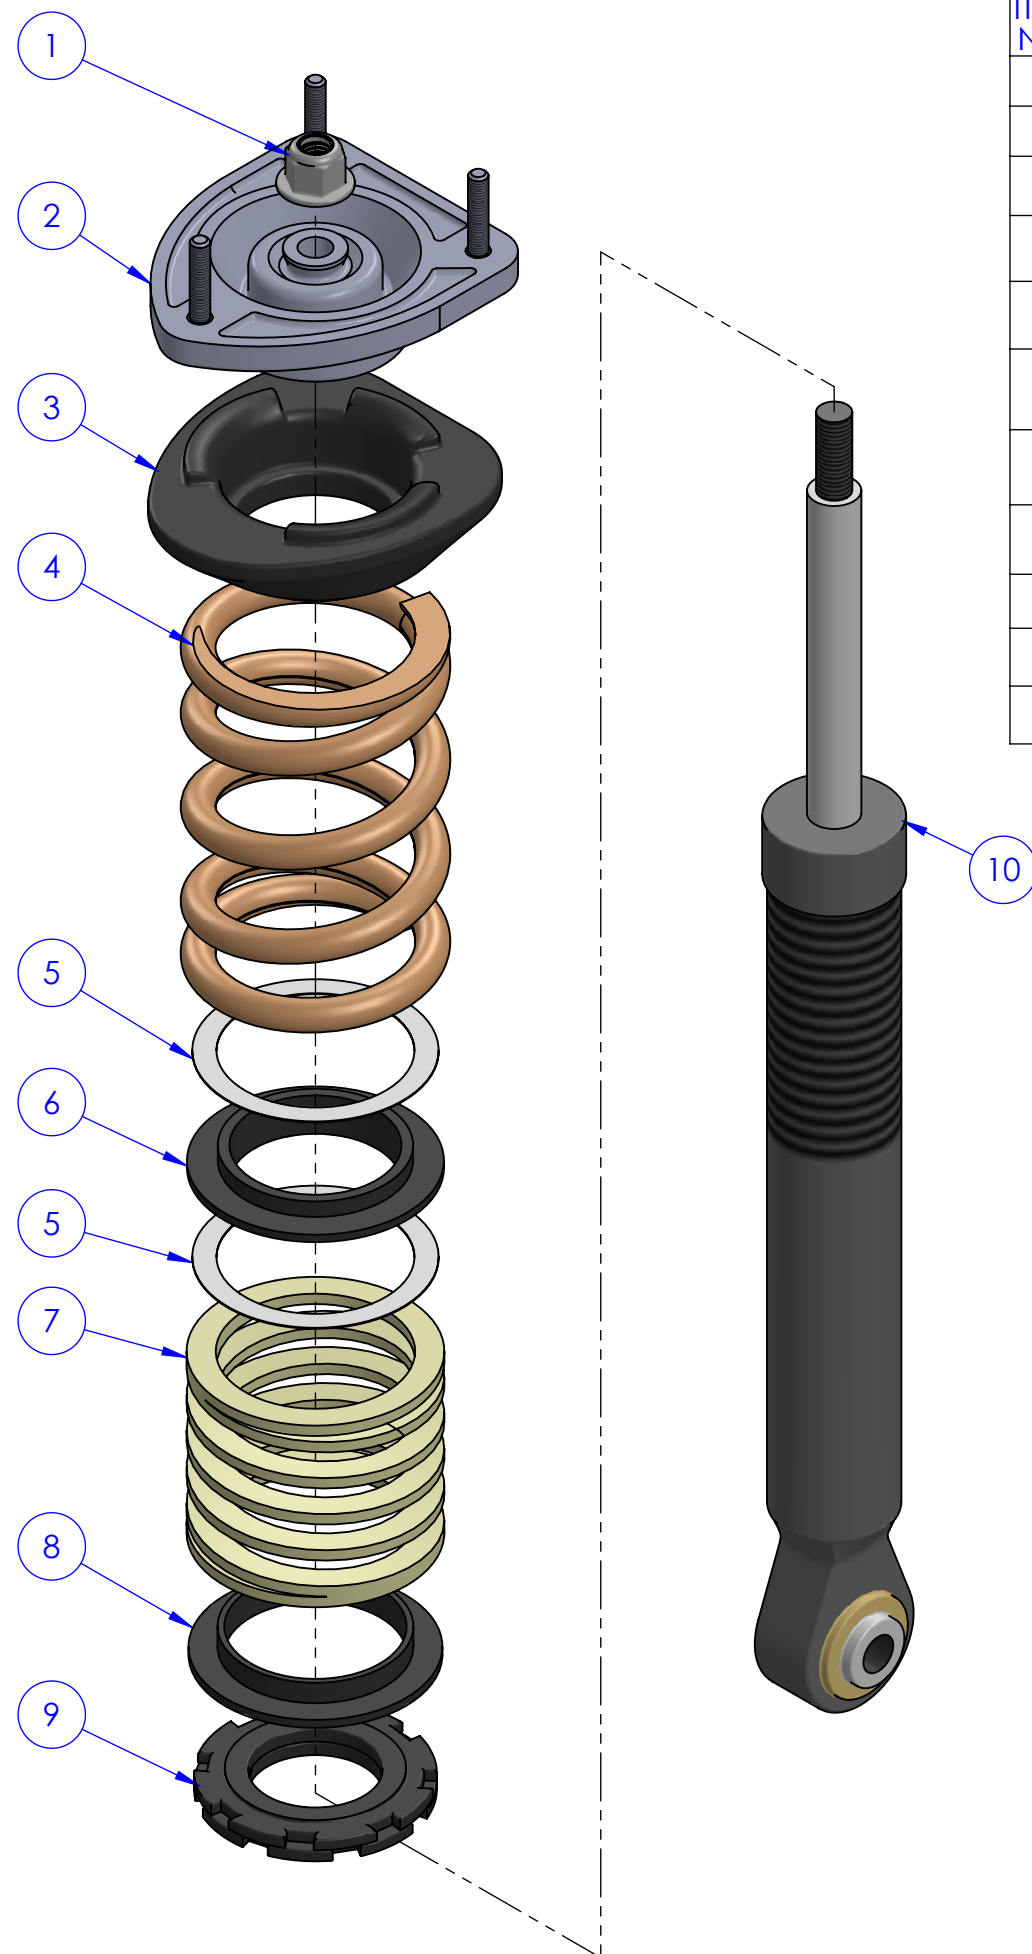

ITEM NO.	PART NUMBER	DESCRIPTION	QTY.
1	999.084.133.01	OEM FLANGED LOCKNUT	2
2	991.343.015.80	991 GT3 / GT3RS STRUT MOUNT - OEM	2
3	99134350781	991 GT3 / GT3RS FRONT SPRING HAT - OEM	2
4	Z60-127-100	SWIFT METRIC COILOVER SPRING - 60MM ID - STREET	2
4	Z60-127-120	SWIFT METRIC COILOVER SPRING - 60MM ID - TRACK	2
5	SH60	SWIFT STAINLESS STEEL THRUST WASHER - 60MM ID	4
6	SP60	SPRING ADAPTOR, 60MM ID TO 60MM ID	2
7	H60-060-015	SWIFT METRIC HELPER SPRING - 60MM ID	2
8	-	SPRING COLLARS - OEM	4
9	991.343.045.XX	991 GT3 / GT3RS FRONT STRUT - OEM	2

TARETT
 ENGINEERING
Competition Suspension Components

557 West Sunset Road
 Henderson, NV 89011
 Tel: (858) 674-5573
 www.Tarett.com

TITLE: 991 GT3RS SPRING
 UPGRADE KIT - FRONT

SIZE B PART NO: 991GT3RSSUK- FRONT REV

SCALE: N/A SHEET 1 OF 1

ITEM NO.	PART NUMBER	DESCRIPTION	QTY.
1	999.084.050.02	OEM FLANGED LOCKNUT	2
2	991.333.061.80	991 GT3RS REAR SHOCK MOUNT	2
3	991.GT3RS.RSA	991 GT3RS SPRING ADAPTOR SET	2
4	Z65-152-120	SWIFT METRIC COILOVER SPRING - 65MM ID - STREET	2
4	Z65-152-150	SWIFT METRIC COILOVER SPRING - 65MM ID - TRACK	2
5	SH65	SWIFT STAINLESS STEEL THRUST WASHER - 65MM ID	4
6	SP65	SPRING ADAPTOR, 65MM ID TO 65MM ID	2
7	H65-070-008	SWIFT METRIC HELPER SPRING - 65MM ID	2
8	991.GT3RS.RSA	991 GT3 RS SPRING ADAPTOR SET - BASE	2
9	-	SPRING COLLARS - OEM	4
10	-	GT3-GT3RS OEM REAR SHOCK	2