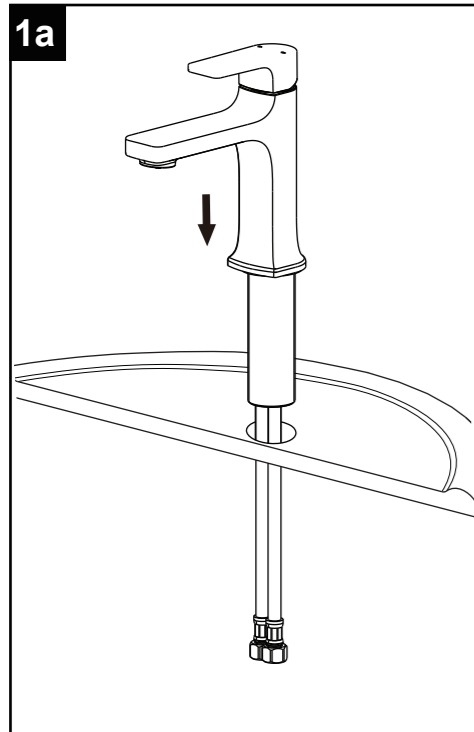

Adjustable Wrench
Clé à molette
Llave ajustable

Phillips Screwdriver
Tournevis Phillips
Destornillador cruciforme

SAFETY TIPS

- If you use soldering for the installation of the faucet, the seats, cartridges and washers will have to be removed before using flame. Otherwise, warranty will be void on those parts.
- Cover your drain to avoid losing parts.
- 0°C~55°C.

Lower the body assembly and the Base Assembly into the mounting hole.

Install the faucet through the mounting hole.

Carefully tighten spout mounting hardware to secure faucet.

Connect the water supply lines to the hot and cold angle stops.

Remove aerator with coin and flush out debris. Reinstall aerator.

No.	Description	Part No.
1	Allen Key and Hole Cover	5Q0M0143PL
2	Dome	5L0P0277CP
3	Nut	5T0C0171NT
4	Cartridge	5D8005200PL0
5	Aerator Assembly	5E0003800PL0
6	Base Plate Assembly	XXXXXXX
7	Washer	622094122
8	Cover	5T2000900CZ0
9	Nut	5T1C0124NT
10	Screws	5T0003500ZZ0