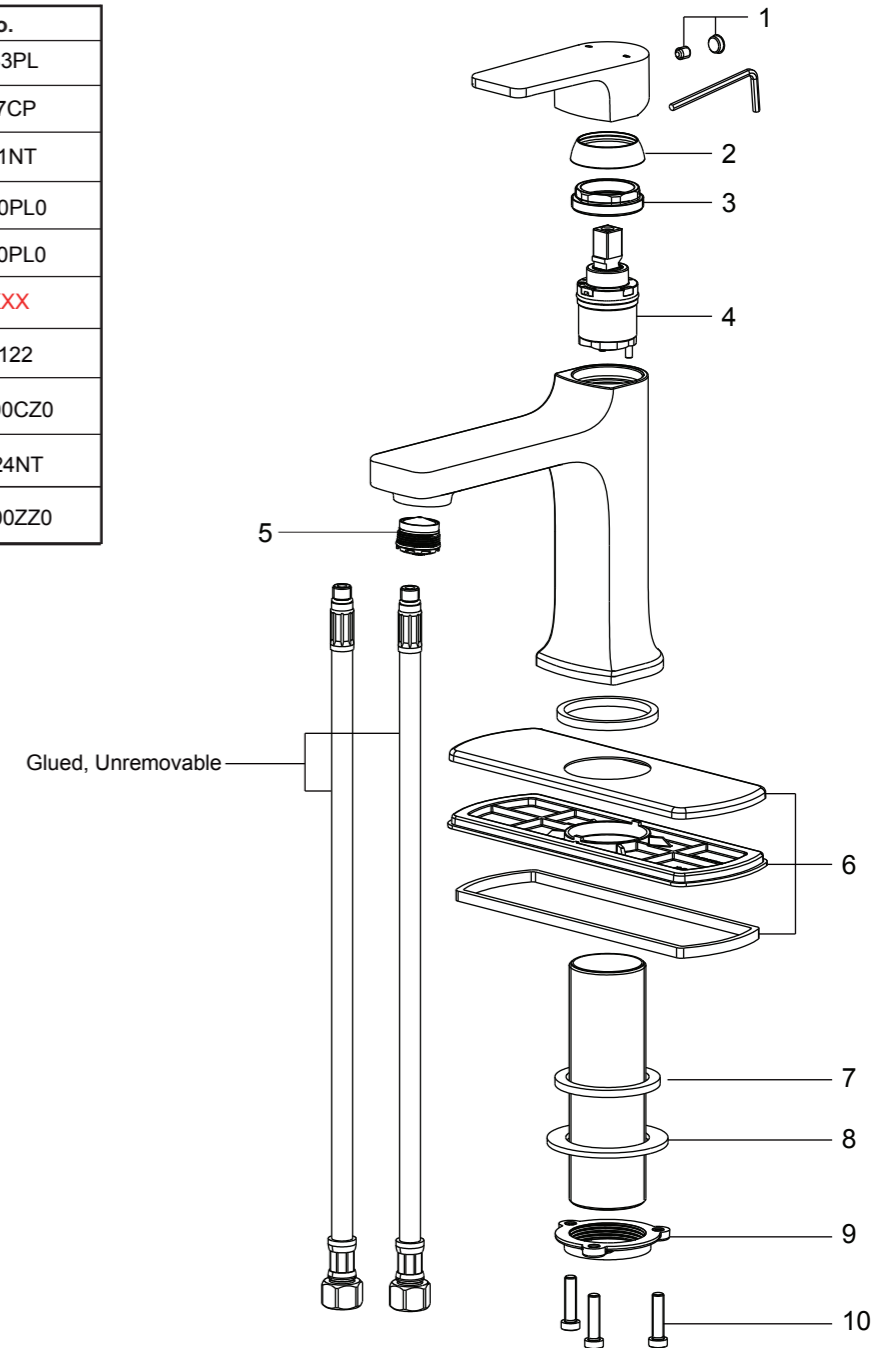

Adjustable Wrench
Clé à molette
Llave ajustable

Phillips Screwdriver
Tournevis Phillips
Destornillador cruciforme

SAFETY TIPS

- If you use soldering for the installation of the faucet, the seats, cartridges and washers will have to be removed before using flame. Otherwise, warranty will be void on those parts.
- Cover your drain to avoid losing parts.
- 0°C~55°C.

CONSEJOS DE SEGURIDAD

- En el caso de utilizar soldadura para instalar el grifo, remueva los asientos, cartuchos y arandelas antes de usar la llama. De lo contrario, se anulará la garantía para esos componentes.
- Tape la boca del desagüe para prevenir la pérdida de piezas pequeñas.
- 0°C~55°C.

Lower the body assembly and the Base Assembly into the mounting hole.

Install the faucet through the mounting hole.

Carefully tighten spout mounting hardware to secure faucet.

Connect the water supply lines to the hot and cold angle stops.

Remove aerator with coin and flush out debris. Reinstall aerator.

No.	Description	Part No.
1	Allen Key and Hole Cover	5Q0M0143PL
2	Dome	5L0P0277CP
3	Nut	5T0C0171NT
4	Cartridge	5D8005200PL0
5	Aerator Assembly	5E0003800PL0
6	Base Plate Assembly	XXXXXXX
7	Washer	622094122
8	Cover	5T2000900CZ0
9	Nut	5T1C0124NT
10	Screws	5T0003500ZZ0