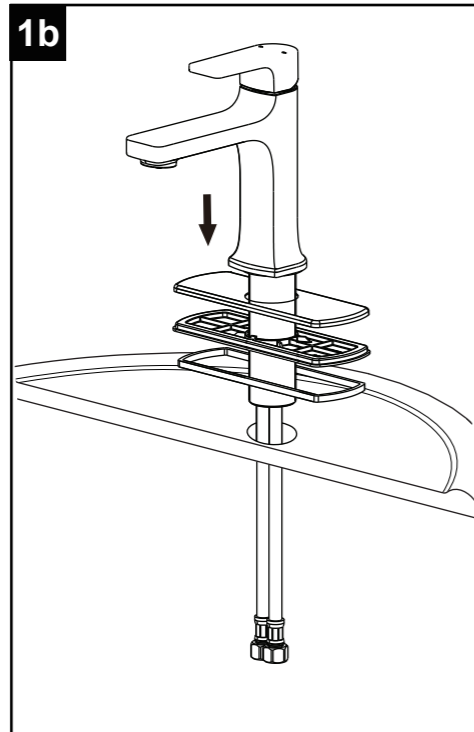

Adjustable Wrench
Clé à molette
Llave ajustable

Phillips Screwdriver
Tournevis Phillips
Destornillador cruciforme

SAFETY TIPS

- If you use soldering for the installation of the faucet, the seats, cartridges and washers will have to be removed before using flame. Otherwise, warranty will be void on those parts.
- Cover your drain to avoid losing parts.
- 0°C~55°C.

CONSIGNES DE SÉCURITÉ

- Si vous posez le robinet par brasage, il est essentiel de retirer les sièges, les cartouches et les rondelles avant d'appliquer la flamme, faute de quoi la garantie sur ces pièces sera annulée.
- Couvrez le drain pour ne pas perdre des pièces.
- 0°C~55°C.

Lower the body assembly and the Base Assembly into the mounting hole.

Install the faucet through the mounting hole.

Carefully tighten spout mounting hardware to secure faucet.

Connect the water supply lines to the hot and cold angle stops.

Remove aerator with coin and flush out debris. Reinstall aerator.

No.	Description	Part No.
1	Allen Key and Hole Cover	5Q0M0143PL
2	Dome	5L0P0277CP
3	Nut	5T0C0171NT
4	Cartridge	5D8005200PL0
5	Aerator Assembly	5E0003800PL0
6	Base Plate Assembly	XXXXXXX
7	Washer	622094122
8	Cover	5T2000900CZ0
9	Nut	5T1C0124NT
10	Screws	5T0003500ZZ0