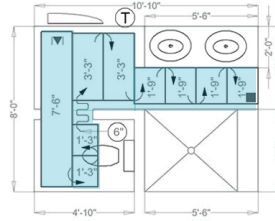

Example Project

$432 MSRP

- ✓ 40-square-foot area
- ✓ 90% coverage
- ✓ 540 watts, 120 volts
- ✓ 21 cents per day
  10 cents KWh/8 hours

TempZone™ Easy Mats

Targeted Heat Coverage
for Small Areas

- ✓ UL/CUL Listed
- ✓ 25-Year Warranty
- ✓ 1/8" super-thin mat
- ✓ 15 watts per sq. ft.
- ✓ 120 volts