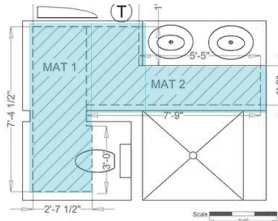

TempZone™ Custom Mats

Custom-Fit Coverage
No Cuts, No Turns

- ✓ ETL Listed
- ✓ 25-Year Warranty
- ✓ 1/8" super-thin mat
- ✓ 12-15 watts per sq. ft.
- ✓ 120, 208, 240 volts

Example Project

\$558 MSRP

- ✓ 40-square-foot area
- ✓ 100% coverage
- ✓ 420 watts, 120 volts
- ✓ 17 cents per day
10 cents KWh/8 hours