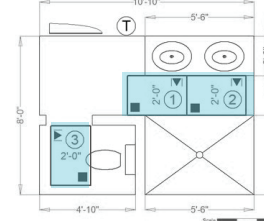

TempZone™ Easy Mats

Targeted Heat Coverage
for Small Areas

- ✓ UL/CUL Listed
- ✓ 25-Year Warranty
- ✓ 1/8" super-thin mat
- ✓ 15 watts per sq. ft.
- ✓ 120 volts

Example Project

\$288 MSRP

- ✓ 40-square-foot area
- ✓ 45% coverage
- ✓ 270 watts, 120 volts
- ✓ 11 cents per day
10 cents KWh/8 hours