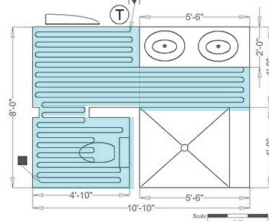

Example Project

- ✓ 40-square-foot area
- ✓ 94% coverage
- ✓ 450 watts, 120 volts
- ✓ 19 cents per day
  10 cents KWh/8 hours

TempZone™ Flex Rolls

Cut-and-Turn Installation
for Maximum Flexibility

- ✓ UL/CUL Listed
- ✓ 25-Year Warranty
- ✓ 1/8" super-thin mat
- ✓ 15 watts per sq. ft.
- ✓ 120-240 volts