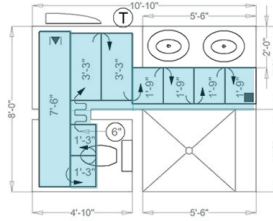

Example Project

- ✓ 40-square-foot area
- ✓ 90% coverage
- ✓ 540 watts, 120 volts
- ✓ 21 cents per day
10 cents KWh/8 hours

TempZone™ Easy Mats

Targeted Heat Coverage
for Small Areas

- ✓ UL/CUL Listed
- ✓ 25-Year Warranty
- ✓ 1/8" super-thin mat
- ✓ 15 watts per sq. ft.
- ✓ 120 volts