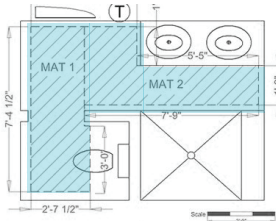

TempZone™ Custom Mats

Custom-Fit Coverage
No Cuts, No Turns

- ✓ ETL Listed
- ✓ 25-Year Warranty
- ✓ 1/8" super-thin mat
- ✓ 12-15 watts per sq. ft.
- ✓ 120, 208, 240 volts

Example Project

- ✓ 40-square-foot area
- ✓ 100% coverage
- ✓ 420 watts, 120 volts
- ✓ 17 cents per day
10 cents KWh/8 hours