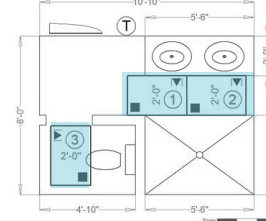

Example Project

- ✓ 40-square-foot area
- ✓ 45% coverage
- ✓ 270 watts, 120 volts
- ✓ 11 cents per day
  10 cents KWh/8 hours

TempZone™ Cable (Twin)

Maximum Coverage and
Flexibility, More Labor

- ✓ UL/CUL Listed
- ✓ 25-Year Warranty
- ✓ 3/16" thin cable
- ✓ 8-12 watts per sq. ft.
  (depending on spacing)
- ✓ 120-240 volts