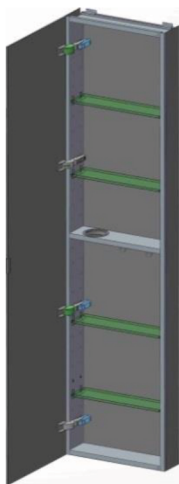

SIDLER® Tall

	(left-hand hinge)	(right-hand hinge)
Model#	1.806.016	1.806.026
Model	TL 1/23 1/4"-6"/L	TL 1/23 1/4"-6"/R

Including:

- Styling shelf incl. hairdryer holder and accessory hocks
- Silverlasting™, double sided mirror doors
- 5 Glass shelves
- Blum soft close hinges
- Mirrored interior
- Anodized aluminum body

Recessed

(Rough Opening 22 5/16" x 59 5/16")

Surface Mount