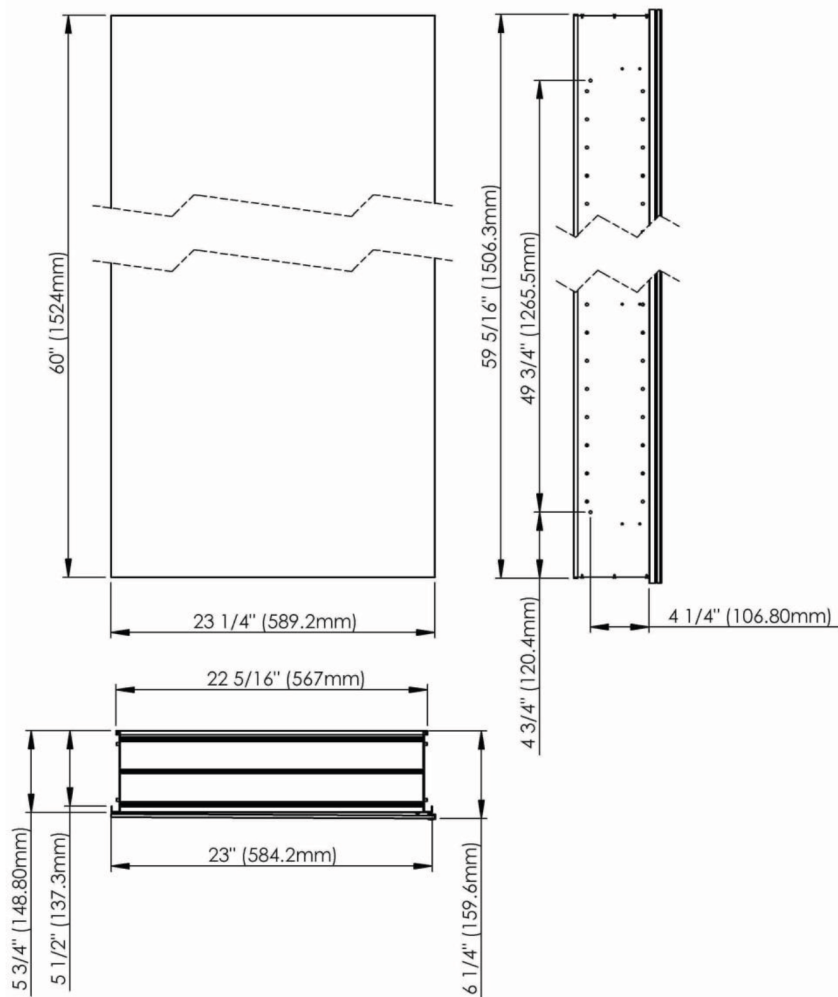

SIDLER® Tall

	(left-hand hinge)	(right-hand hinge)
Model#	1.806.016	1.806.026
Model	TL 1/23 1/4"-6"/L	TL 1/23 1/4"-6"/R

Including:

- Styling shelf incl. hairdryer holder and accessory hocks
- Silverlasting™, double sided mirror doors
- 5 Glass shelves
- Blum soft close hinges
- Mirrored interior
- Anodized aluminum body

Recessed

(Rough Opening 22 5/16" x 59 5/16")

Surface Mount