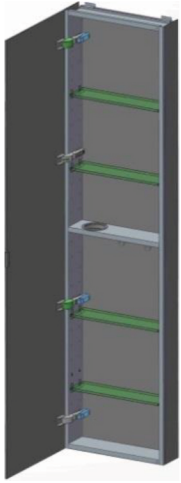

SIDLER® Tall

	(left-hand hinge)	(right-hand hinge)
Model#	1.806.014	1.806.024
Model	TL 1/23 1/4"-4"/L	TL 1/23 1/4"-4"/R

Including:

- Styling shelf incl. hairdryer holder and accessory hocks
- Silverlasting™, double sided mirror doors
- 5 Glass shelves
- Blum soft close hinges
- Mirrored interior
- Anodized aluminum body

Recessed

(Rough Opening 22 5/16" x 59 5/16")

Surface Mount