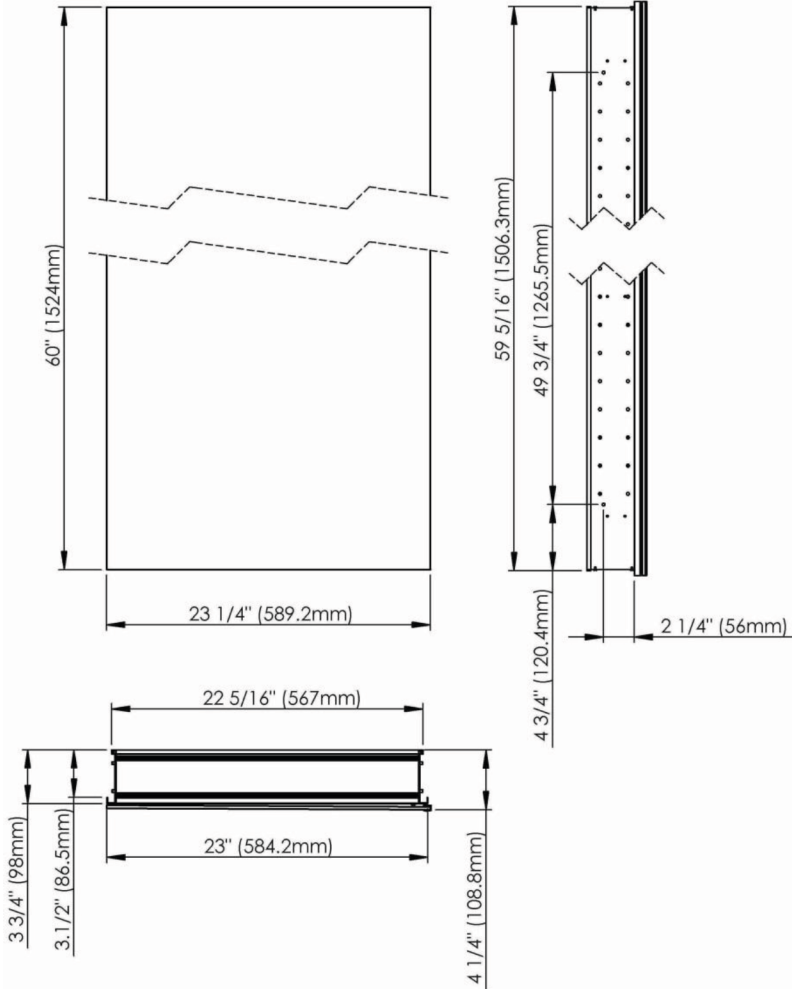

SIDLER® Tall

	(left-hand hinge)	(right-hand hinge)
Model#	1.806.014	1.806.024
Model	TL 1/23 1/4"-4"/L	TL 1/23 1/4"-4"/R

Including:

- Styling shelf incl. hairdryer holder and accessory hocks
- Silverlasting™, double sided mirror doors
- 5 Glass shelves
- Blum soft close hinges
- Mirrored interior
- Anodized aluminum body

Recessed

(Rough Opening 22 5/16" x 59 5/16")

Surface Mount