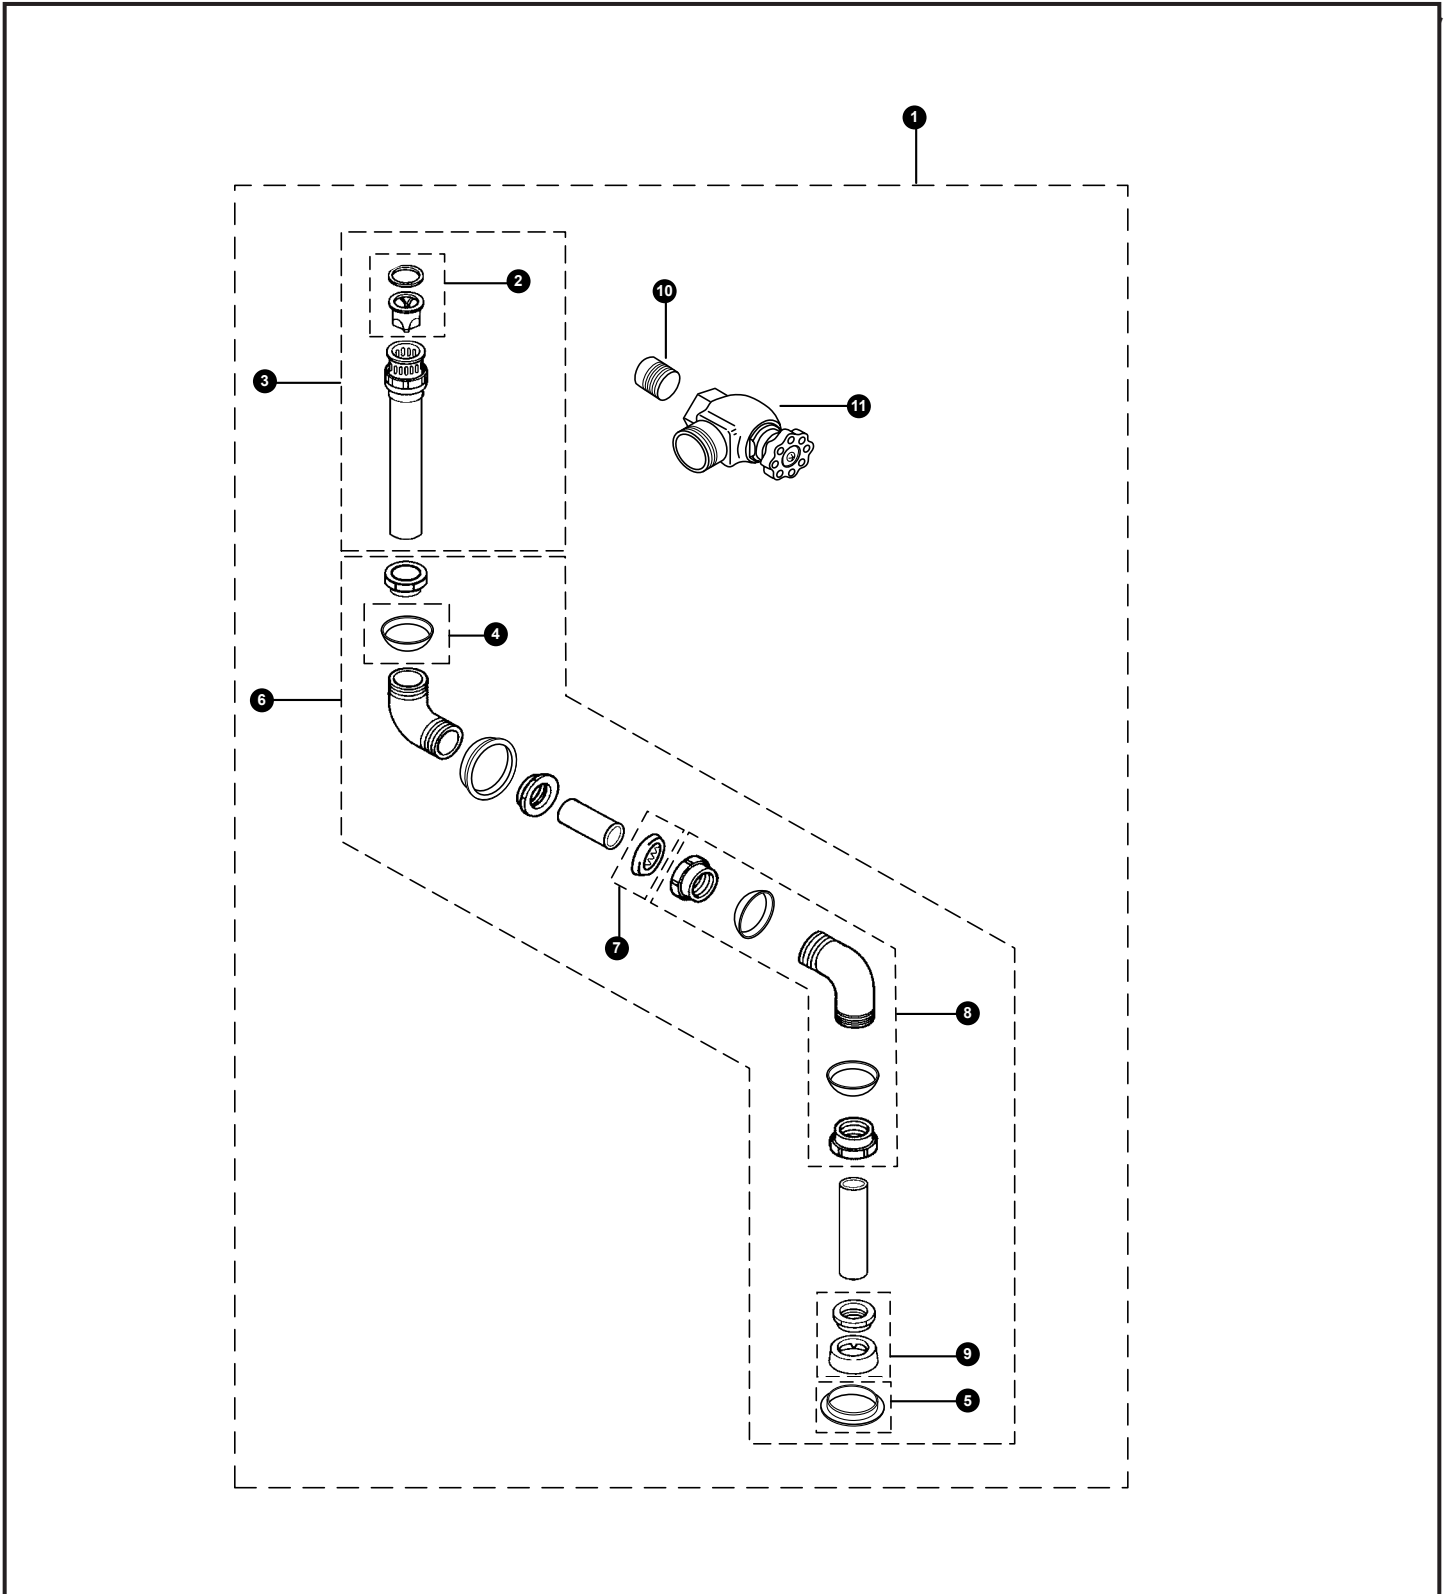

Vacuum Breaker & Angle Stop Set
for Toilet w/Concealed, Top Spud
1-1/2" Outlet

**Vacuum Breaker & Angle Stop Set
for Toilet w/Concealed, Top Spud
1-1/2" Outlet**

No.	Part Number	Description	Qty
1	VB9RB-32	Concealed - Top Spud (1-1/2" Outlet)	1
2	92013MZ	Vacuum Breaker Repair Kit	1
3	10075T3	Tube Assembly (1-1/2" x 9")	1
4	THU3011	1-1/2" Tubular Washers	5
5	THU3012	1-1/2" Flanged Washers	5
6	TH559EDV177	Outlet Tube - Top Spud Inlet	1
7	71051NT10	Wall Flange (1-1/2" C.P.)	1
8	TH559EDVEJ1	Elbow (1-1/2" C.P.)	1
9	71051NT6	Spud Nut & Escutcheon 1-1/2"	1
10	SJ3	Solder Adapter 1"	1
11	10077T5	Angle Stop (1") Toilet - Rough Brass	1

Model Explanation

- V - Vacuum
- B - Breaker
- 3 - 1-1/2" Outlet
- 2 - Top Spud