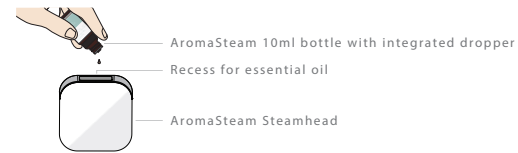

USING MR.STEAM OILS

PUR 1000616

Enjoy AromaSteam™ essential oils by placing a drop or two, into your AromaSteam steamhead as shown in the illustration. Only use Mr.Steam® AromaSteam essential oils in a Mr.Steam AromaSteam steamhead.

⚠ Start with one drop to gauge strength and suitability. Limit to a maximum of a few drops during a steambathing session.

⚠ Use essential oils with caution. essential oils are for external use only. Keep out of reach of children. Chakra oils are highly concentrated and are potent substances and should not be applied directly to the skin as they can be irritants. Use essential oils with caution.

⚠ Place the drops into the Mr.Steam AromaSteam steamhead recess prior to turning on the steambath. Do not place drops in a hot steamhead as **SERIOUS INJURY CAN RESULT IF YOU DO NOT FOLLOW THIS WARNING.**

⚠ Some people may find that the aroma makes them dizzy and the user should exit the steambath **IMMEDIATELY** and breathe in fresh air. If skin irritation occurs stop using the oils right away. Remove any excess oil by washing in mild soap and water.

⚠ In case of contact with eyes, rinse immediately with plenty of water and seek medical advice. If ingested, rinse mouth with water. Administer water or milk to dilute. Contact a physician immediately. Tightly close containers when storing oils. Keep away from sources of ignition.

Sussman-Automatic Corp. 43-20 34th Street 9410 S. La Cienega Blvd
www.mr.steam.com Long Island City, NY 11101 Inglewood, CA 90301
info@mrsteam.com Tel: 1-800-76-STEAM Tel: 1-800-72-STEAM

mr.steam®