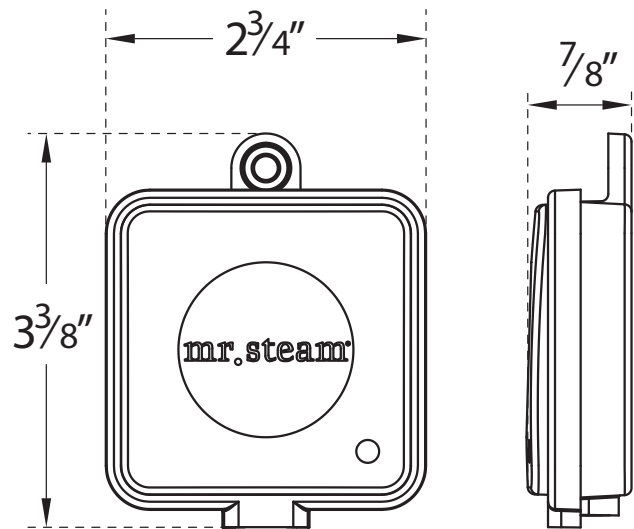

SteamLinx™

BOX CONTENT

- SteamLinx Generator Module
- SteamLinx Router Module
- 6 foot Ethernet Cord
- Power Adapter

SteamLinx

Introducing the latest Mobile Steam Room Technology, the SteamLinx Mobile System. SteamLinx allows for seamless control of essential steam room functionality using your smart phone or mobile device.

Included in all Dream & Butler Packages.

Works with all MrSteam Controls

App available for download from Google Play and the App Store

FOR ILLUSTRATIVE PURPOSES ONLY.

IMPORTANT NOTE: FOR SAFE AND TROUBLE FREE INSTALLATION visit mrsteam.com before installation to download the Installation, Operation and Maintenance Manual or refer to the manual provided with the unit.

MODEL	PROJECT INFORMATION	
SteamLinx	Location:	Contractor:
	Architect:	Submitted By:
	Engineer:	Date:
Notes: