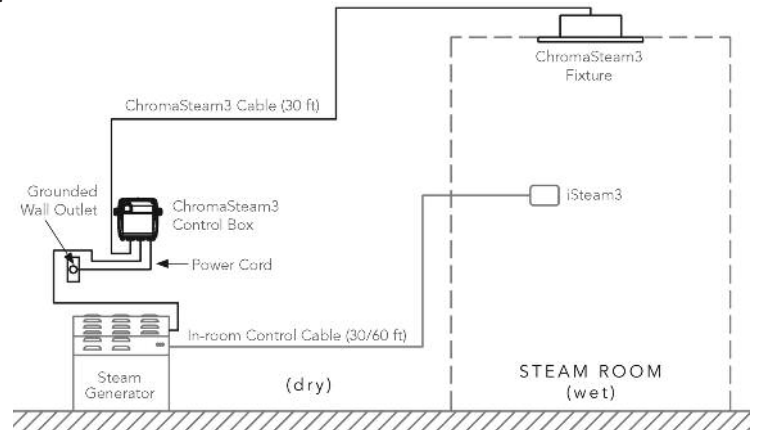

FOR ILLUSTRATIVE PURPOSES ONLY.

IMPORTANT NOTE: FOR SAFE AND TROUBLE FREE INSTALLATION

MODEL	BEZEL COLOR	PROJECT INFORMATION	
☐ MSCHROMA3	☐ BK Black	Location:	Contractor:
☐ MSCHROMA3DUO	☐ WH White	Architect:	Submitted By:
		Engineer:	Date:
Notes: