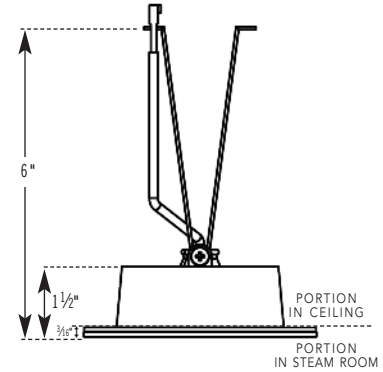

ChromaSteam3® ChromaSteam3 is only for use with iSteam3

BOX CONTENTS

MSCHROMA3 includes:

- (1) Light Fixture, LED Controller
- (1) Tube of Silicone
- (1) 30 ft. cable
- (1) Rough-in Box
- (1) Installation and Operation Manual

MSCHROMA3 DUO includes:

- (2) Light Fixtures, LED Controller
- (2) Tubes of Silicone
- (1) 30 ft. cable
- (1) Duo Cable
- (2) Rough-in Boxes
- (1) Installation and Operation Manual

IMPORTANT NOTE: The ChromaSteam System is for mood lighting only and not a substitute for general illumination.