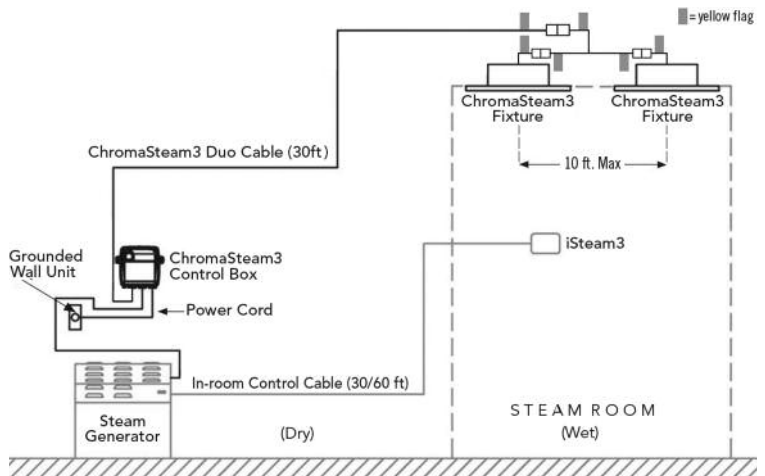

FOR ILLUSTRATIVE PURPOSES ONLY.

IMPORTANT NOTE: FOR SAFE AND TROUBLE FREE INSTALLATION

MODEL	BEZEL COLOR	PROJECT INFORMATION	
☐ MSCHROMA3	☐ BK Black	Location:	Contractor:
☐ MSCHROMA3DUO	☐ WH White	Architect:	Submitted By:
		Engineer:	Date:
Notes: