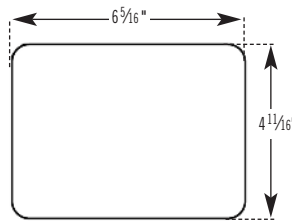

ChromaSteam3® ChromaSteam3 is only for use with iSteam3

BOX CONTENTS

MSCHROMA3 includes:

- (1) Light Fixture, LED Controller
- (1) Tube of Silicone
- (1) 30 ft. cable
- (1) Rough-in Box
- (1) Installation and Operation Manual

MSCHROMA3 DUO includes:

- (2) Light Fixtures, LED Controller
- (2) Tubes of Silicone
- (1) 30 ft. cable
- (1) Duo Cable
- (2) Rough-in Boxes
- (1) Installation and Operation Manual

IMPORTANT NOTE: The ChromaSteam System is for mood lighting only and not a substitute for general illumination.

ChromaSteam3 is rated 0.4 amps at 120 VAC

The ChromaSteam3 System allows you to select color and modes directly from the iSteam3 control. The built-in color microprocessor allows you to choose one color from the color selection wheel and set color intensity. Included low voltage power supply. Available in white or black.

For mood lighting only.