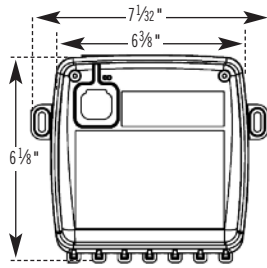

ChromaSteam3® ChromaSteam3 is only for use with iSteam3

BOX CONTENTS

MSCHROMA3 includes:

- (1) Light Fixture, LED Controller
- (1) Tube of Silicone
- (1) 30 ft. cable
- (1) Rough-in Box
- (1) Installation and Operation Manual

MSCHROMA3 DUO includes:

- (2) Light Fixtures, LED Controller
- (2) Tubes of Silicone
- (1) 30 ft. cable
- (1) Duo Cable
- (2) Rough-in Boxes
- (1) Installation and Operation Manual

IMPORTANT NOTE: The ChromaSteam System is for mood lighting only and not a substitute for general illumination.