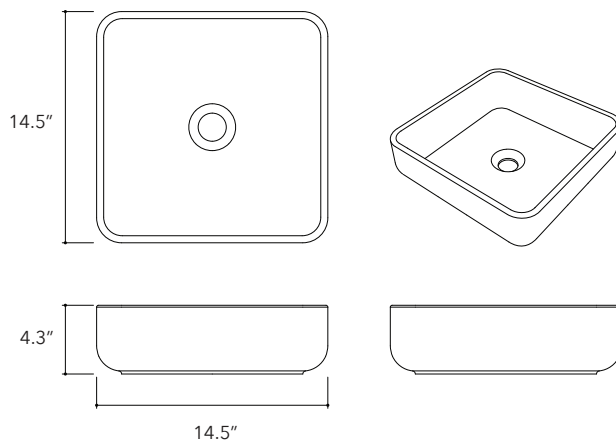

Depth

14.5 In / 37 cm

Weight

13.2 Lb / 6 Kg

Accessories

None

Available colors

Dimensions may vary due to the nature of our product.
Product images are for illustrative purposes only and may
differ from the actual product. Due to differences in monitors,
colors of products may also appear different to those shown.
Faucets & accessories are not included.

"Designing is not a profession but an attitude."

- László Moholy-Nagy

FLADD 03

"Luck is the residue of design."

- John Milton

Dimensions

Height

4.3 In / 11 cm

Width

14.5 In / 37 cm

Depth

14.5 In / 37 cm

Weight

16.7 Lb / 7.6 Kg

Accessories

None

Height

4.3 In / 11 cm

Width

22.4 In / 57 cm

Depth

14.5 In / 37 cm

Weight

36.3 Lb / 16.5 Kg