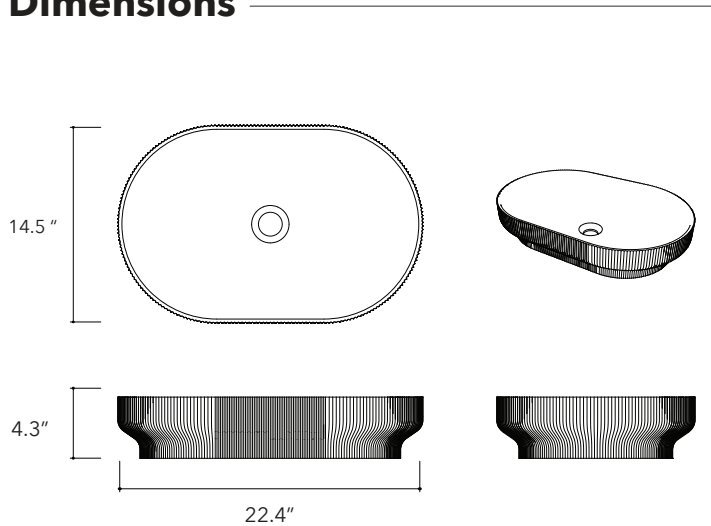

- Dieter Rams

Dimensions

Height

4.3 In / 11 cm

Width

14.5 In / 37 cm

Depth

14.5 In / 37 cm

Weight

16.5 Lb / 7.5 Kg

Accessories

None

Available colors

Dimensions may vary due to the nature of our product. Product images are for illustrative purposes only and may differ from the actual product. Due to differences in monitors, colors of products may also appear different to those shown. Faucets & accessories are not included.

LOTUS 02

"Design can be art. Design can be aesthetics. Design is so simple, that's why it is so complicated."

- Paul Rand

Dimensions

Height

4.3 In / 11 cm

Width

22.4 In / 57 cm

"Design is intelligence
made visible."

- Alina Wheeler

DAL 04

Dimensions

Height

4.3 In / 11 cm

Width

15.7 In / 40 cm