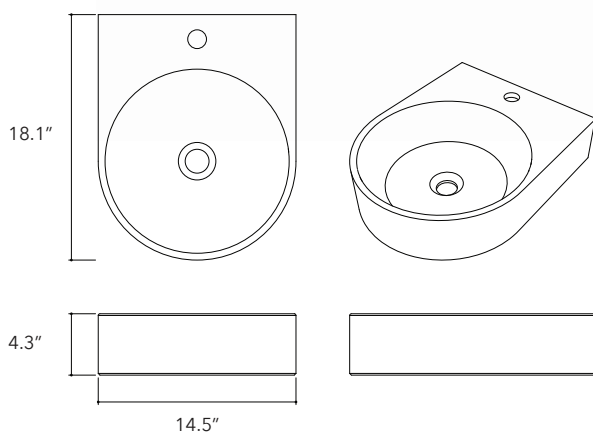

Height

4.3 In / 11 cm

Width

22.4 In / 57 cm

Depth

14.5 In / 37 cm

Weight

36.3 Lb / 16.5 Kg

"I strive for two things in design:
simplicity and clarity. Great design is
born of those two things."

- Lindon Leader

UBUD 02

Dimensions

Height

4.3 In / 11 cm

Width

22.4 In / 57 cm

Depth

14.5 In / 37 cm

Weight

46.3 Lb / 21 Kg

Accessories

Concrete lid

Available colors

Dimensions may vary due to the nature of our product.
Product images are for illustrative purposes only and may
differ from the actual product. Due to differences in monitors,
colors of products may also appear different to those shown.
Faucets & accessories are not included.

**WALLEN
MOUNT**

BAHIA 01

"Styles come and go.
Good design is a language,
not a style."

-Massimo Vignelli

Mount type
Wall Mount & Vessel

Dimensions

Height

4.3 In / 11 cm