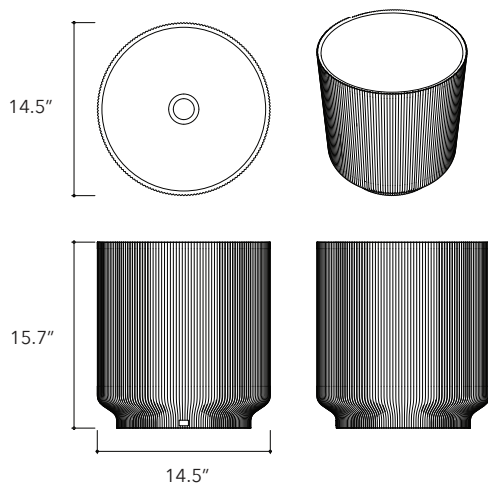

Dimensions may vary due to the nature of our product. Product images are for illustrative purposes only and may differ from the actual product. Due to differences in monitors, colors of products may also appear different to those shown. Faucets & accessories are not included.

SEMESTRAL

LOTUS 05

"The details are not the details.
They make the product. It will in
the end be these details that
give the product its life."

- Charles and Ray Eames

Dimensions

Height

15.7 In / 40 cm

Width

14.5 In / 37 cm

Depth

14.5 In / 37 cm

Weight

46.7 Lb / 21.2 Kg

Accessories

None

Available colors

PREDDESTAL

DAL 03

"Just because something looks good doesn't mean it's useful. And just because something is useful does not make it beautiful."

- Joshua Brewer

Dimensions

Height

35.4 In / 90 cm

Width