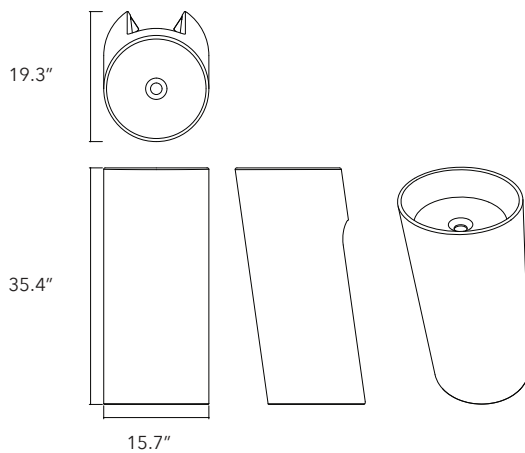

SEMESTRAL

LOTUS 05

"The details are not the details.
They make the product. It will in
the end be these details that
give the product its life."

- Charles and Ray Eames

Dimensions

Height

15.7 In / 40 cm

Width

Dimensions may vary due to the nature of our product.
Product images are for illustrative purposes only and may
differ from the actual product. Due to differences in monitors,
colors of products may also appear different to those shown.
Faucets & accessories are not included.

PREDDESTAL

DAL 03

"Just because something looks good doesn't mean it's useful. And just because something is useful does not make it beautiful."

- Joshua Brewer

Dimensions

Height

35.4 In / 90 cm

Width

15.7 In / 40 cm

Depth

19.3 In / 49 cm

Weight

207.2 Lb / 94 Kg

Accessories

Optional towel rail

Available colors