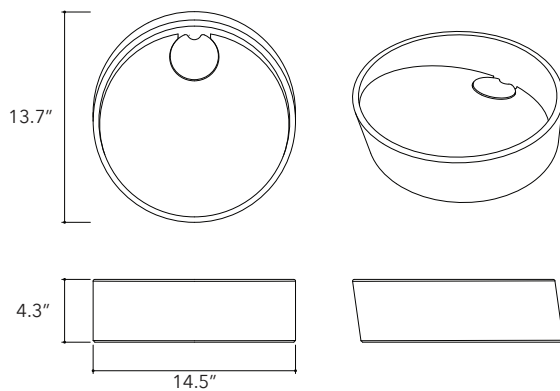

FLADD 05

"Only the best is good enough."

- Ole Kirk Kristiansen

Dimensions

Height

4.3 In / 11 cm

Width

22.4 In / 57 cm

Depth

14.5 In / 37 cm

Weight

39.6 Lb / 18 Kg

Accessories

None

Available colors

Dimensions may vary due to the nature of our product. Product images are for illustrative purposes only and may differ from the actual product. Due to differences in monitors, colors of products may also appear different to those shown. Faucets & accessories are not included.

"We have to replace beauty, which is a cultural concept, with goodness, which is a humanist concept."

-Philippe Starck

DAL 01

Dimensions

Height

4.3 In / 11 cm

Width

14.5 In / 35 cm

Height

4.3 In / 11 cm

Width

22.4 In / 57 cm

Depth

14.5 In / 37 cm

Weight

36.3 Lb / 16.5 Kg