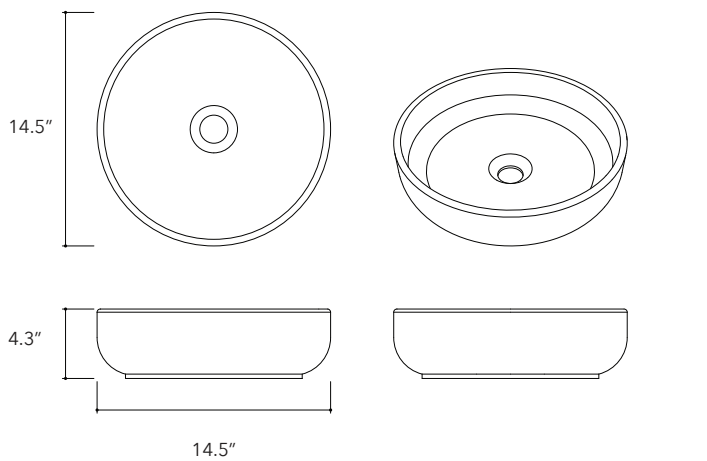

FLADD 01

"What works good is better than what looks good, because what works good lasts."

- Ray Eames

Dimensions

Height

4.3 In / 11 cm

Width

14.5 In / 37 cm

Depth

13 In / 33 cm

Weight

12.5 Lb / 5.7 Kg

Accessories

None

Available colors

Dimensions may vary due to the nature of our product. Product images are for illustrative purposes only and may differ from the actual product. Due to differences in monitors, colors of products may also appear different to those shown. Faucets & accessories are not included.

FLADD 02

"Objects do not have meaning.
But if an object is thoughtful we
project meaning onto it in daily life."

- Karim Rashid

Dimensions

Height

4.3 In / 11 cm

Width

14.5 In / 37 cm

"Design is intelligence
made visible."

- Alina Wheeler

DAL 04

Dimensions

Height

4.3 In / 11 cm

Width

15.7 In / 40 cm