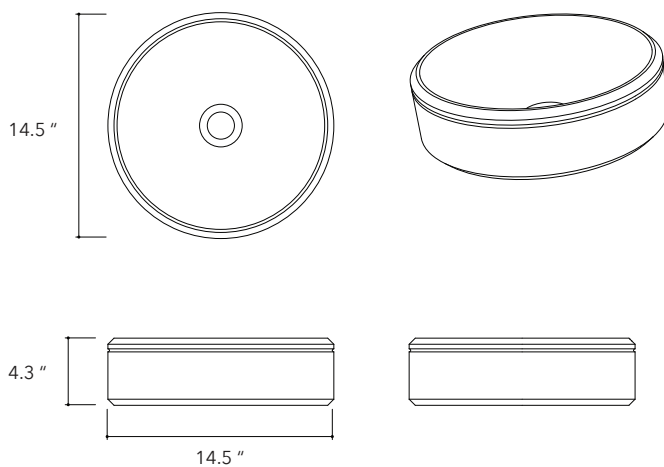

Height

4.3 In / 11 cm

Width

22.4 In / 57 cm

Depth

14.5 In / 37 cm

Weight

36.3 Lb / 16.5 Kg

PONDOK 01

"Design is where science and art meet."

- Robin Mathew

Dimensions

Height

4.3 In / 11 cm

Width

14 In / 35.5 cm

Depth

15.7 In / 40 cm

Weight

11 Lb / 5 Kg

Accessories

Concrete lid

Available colors

Dimensions may vary due to the nature of our product. Product images are for illustrative purposes only and may differ from the actual product. Due to differences in monitors, colors of products may also appear different to those shown. Faucets & accessories are not included.

"An essential aspect of creativity is not being afraid to fail"

- Dr. Edwin Land

UBUD 01

Dimensions

Height

4.3 In / 11 cm

Width

14.5 In / 37 cm