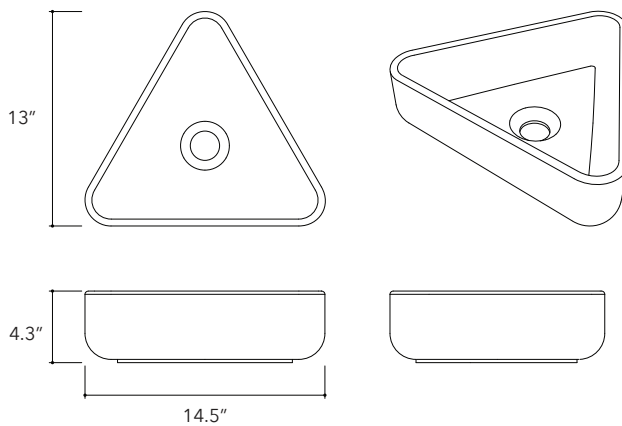

- Dieter Rams

Dimensions

Height

4.3 In / 11 cm

Width

14.5 In / 37 cm

Depth

14.5 In / 37 cm

LOTUS 02

"Design can be art. Design can be aesthetics. Design is so simple, that's why it is so complicated."

- Paul Rand

Dimensions

Height

4.3 In / 11 cm

Width

22.4 In / 57 cm

Depth

14.5 In / 37 cm

Weight

26.5 Lb / 12 Kg

Accessories

None

Available colors

Dimensions may vary due to the nature of our product. Product images are for illustrative purposes only and may differ from the actual product. Due to differences in monitors, colors of products may also appear different to those shown. Faucets & accessories are not included.

FLADD 01

"What works good is better than what looks good, because what works good lasts."

- Ray Eames

Dimensions

Height

4.3 In / 11 cm

Width

14.5 In / 37 cm