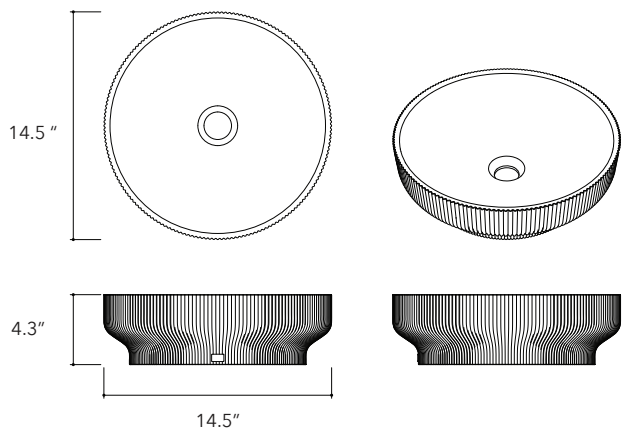

- Dieter Rams

Dimensions

Height

4.3 In / 11 cm

Width

14.5 In / 37 cm

Depth

14.5 In / 37 cm

LOTUS 02

"Design can be art. Design can be aesthetics. Design is so simple, that's why it is so complicated."

- Paul Rand

Dimensions

Height

4.3 In / 11 cm

Width

22.4 In / 57 cm

"Design is intelligence
made visible."

- Alina Wheeler

DAL 04

Dimensions

Height

4.3 In / 11 cm

Width

15.7 In / 40 cm