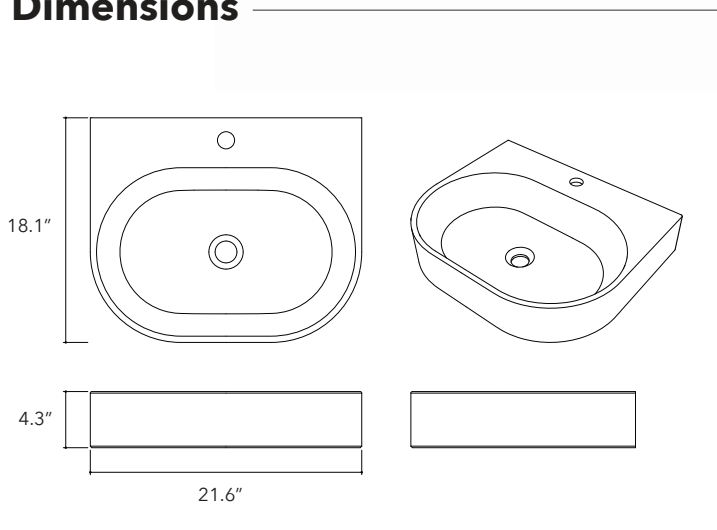

Height

4.3 In / 11 cm

Width

22.4 In / 57 cm

Depth

14.5 In / 37 cm

Weight

36.3 Lb / 16.5 Kg

BAHIA 02

"Design is not just what it looks like and feels like. Design is how it works."

- Steve Jobs

Mount type
Wall Mount & Vessel

Dimensions

Height

4.3 In / 11 cm

Width

21.6 In / 55 cm

Depth

18.1 In / 46 cm

Weight

48.5 Lb / 22 Kg

Accessories

Optional towel rail

Available colors

SEMESTRAL

LOTUS 05

"The details are not the details.
They make the product. It will in
the end be these details that
give the product its life."

- Charles and Ray Eames

Dimensions

Height

15.7 In / 40 cm

Width