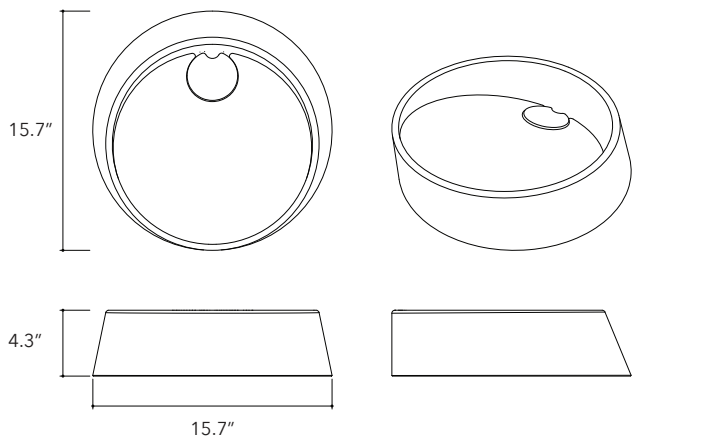

Height

4.3 In / 11 cm

Width

22.4 In / 57 cm

Depth

14.5 In / 37 cm

Weight

36.3 Lb / 16.5 Kg

"Design is intelligence
made visible."

- Alina Wheeler

DAL 04

Dimensions

Height

4.3 In / 11 cm

Width

15.7 In / 40 cm

"The creativity thing is trusting in intuition and being curious."

- Frank Gehry

SELV 01

Dimensions

Height

4.3 In / 11 cm

Width

14.5 In / 37 cm