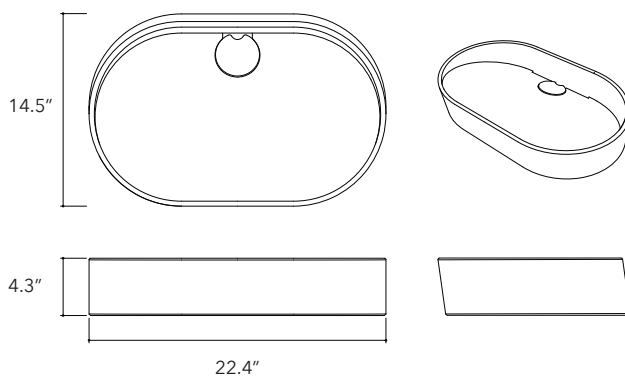

"We have to replace beauty, which is a cultural concept, with goodness, which is a humanist concept."

-Philippe Starck

DAL 01

Dimensions

Height

4.3 In / 11 cm

Width

14.5 In / 35 cm

Depth

14.5 In / 37 cm

Weight

24.2 Lb / 11 Kg

Accessories

Concrete lid

Available colors

Dimensions may vary due to the nature of our product. Product images are for illustrative purposes only and may differ from the actual product. Due to differences in monitors, colors of products may also appear different to those shown. Faucets & accessories are not included.

Height

4.3 In / 11 cm

Width

22.4 In / 57 cm

Depth

14.5 In / 37 cm

Weight

36.3 Lb / 16.5 Kg

"Design is intelligence
made visible."

- Alina Wheeler

DAL 04

Dimensions

Height

4.3 In / 11 cm

Width

15.7 In / 40 cm