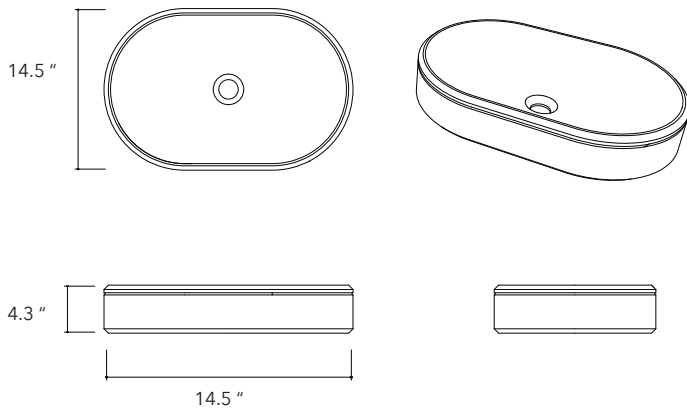

- Dieter Rams

Dimensions

Height

4.3 In / 11 cm

Width

14.5 In / 37 cm

Depth

14.5 In / 37 cm

"An essential aspect of creativity is not being afraid to fail"

- Dr. Edwin Land

UBUD 01

Dimensions

Height

4.3 In / 11 cm

Width

14.5 In / 37 cm

Depth

14.5 In / 37 cm

Weight

26.5 Lb / 12 Kg

Accessories

Concrete lid

Available colors

Dimensions may vary due to the nature of our product. Product images are for illustrative purposes only and may differ from the actual product. Due to differences in monitors, colors of products may also appear different to those shown. Faucets & accessories are not included.

"I strive for two things in design:
simplicity and clarity. Great design is
born of those two things."

- Lindon Leader

UBUD 02

Dimensions

Height

4.3 In / 11 cm

Width

22.4 In / 57 cm