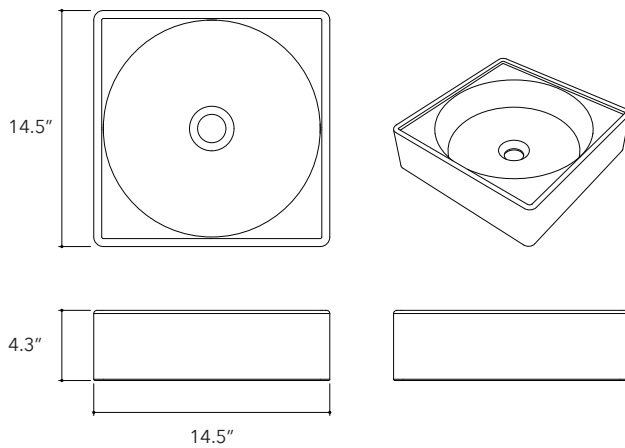

Height

4.3 In / 11 cm

Width

22.4 In / 57 cm

Depth

14.5 In / 37 cm

Weight

36.3 Lb / 16.5 Kg

"Design is intelligence
made visible."

- Alina Wheeler

DAL 04

Dimensions

Height

4.3 In / 11 cm

Width

15.7 In / 40 cm

Depth

15.7 In / 40 cm

Weight

24.2 Lb / 11 Kg

Accessories

Concrete lid

Available colors

Dimensions may vary due to the nature of our product.
Product images are for illustrative purposes only and may
differ from the actual product. Due to differences in monitors,
colors of products may also appear different to those shown.
Faucets & accessories are not included.

"The creativity thing is trusting in intuition and being curious."

- Frank Gehry

SELV 01

Dimensions

Height

4.3 In / 11 cm

Width

14.5 In / 37 cm