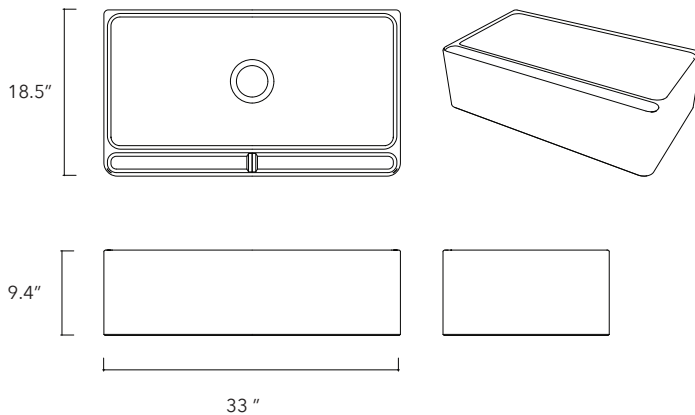

FLADD 06

"You can't use up creativity. The more you use, the more you have."

- Maya Angelou

Dimensions

Height

35.4 In / 90 cm

Width

14.5 In / 37 cm

Depth

14.5 In / 37 cm

Weight

243.4 Lb / 110.4 Kg

Accessories

Optional towel rail

Available colors

Dimensions may vary due to the nature of our product. Product images are for illustrative purposes only and may differ from the actual product. Due to differences in monitors, colors of products may also appear different to those shown. Faucets & accessories are not included.

2022

IGUANU

Dimensions

Height

9.4 In / 24 cm

Width

33 In / 84 cm

Depth