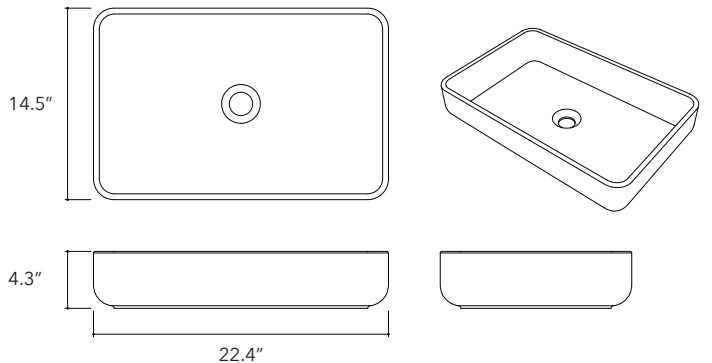

Width

14.5 In / 37 cm

Depth

14.5 In / 37 cm

Weight

16.7 Lb / 7.6 Kg

Accessories

None

FLADD 04

"If you think good design is expensive, you should look at the cost of bad design."

- Ralf Speth

Dimensions

Height

4.3 In / 11 cm

Width

22.4 In / 57 cm

Depth

14.5 In / 37 cm

Weight

39.6 Lb / 18 Kg

Accessories

None

Available colors

Dimensions may vary due to the nature of our product. Product images are for illustrative purposes only and may differ from the actual product. Due to differences in monitors, colors of products may also appear different to those shown. Faucets & accessories are not included.

FLADD 05

"Only the best is good enough."

- Ole Kirk Kristiansen

Dimensions

Height

4.3 In / 11 cm

Width

22.4 In / 57 cm