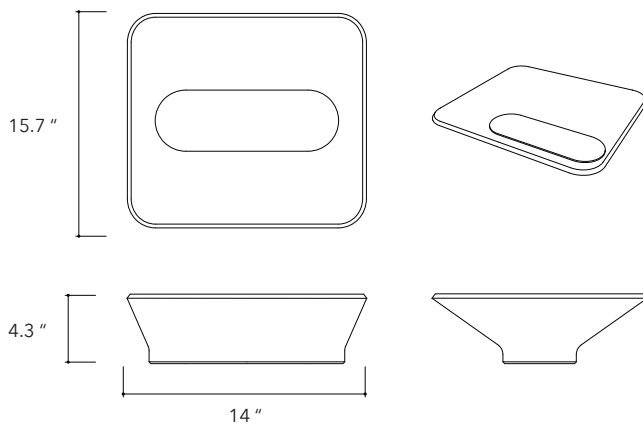

"Design is intelligence
made visible."

- Alina Wheeler

DAL 04

Dimensions

Height

4.3 In / 11 cm

Width

15.7 In / 40 cm

LECO 01

"Easy is boring, easy meaning something that doesn't engage your thinking."

- Cas Holman

Dimensions

Height

4.3 In / 11 cm

Width

14.5 In / 37 cm

Depth

14.5 In / 37 cm

Weight

40.7 Lb / 18.5 Kg

Accessories

Drain lid [Black or white Corian]

Available colors

Dimensions may vary due to the nature of our product. Product images are for illustrative purposes only and may differ from the actual product. Due to differences in monitors, colors of products may also appear different to those shown. Faucets & accessories are not included.

PONDOK 01

"Design is where science and art meet."

- Robin Mathew

Dimensions

Height

4.3 In / 11 cm

Width

14 In / 35.5 cm