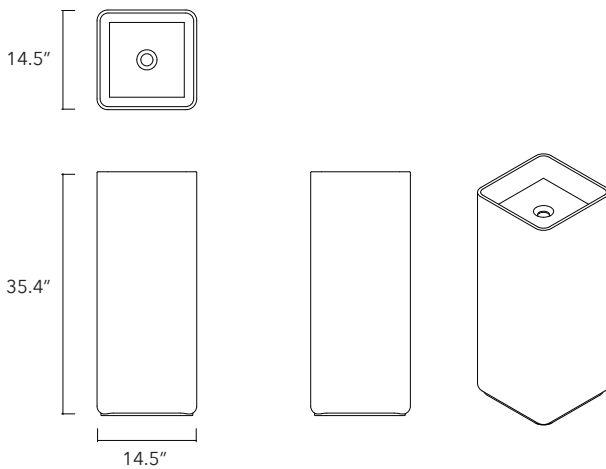

Height

4.3 In / 11 cm

Width

22.4 In / 57 cm

Depth

14.5 In / 37 cm

Weight

36.3 Lb / 16.5 Kg

PREDDESTAL

DAL 03

"Just because something looks good doesn't mean it's useful. And just because something is useful does not make it beautiful."

- Joshua Brewer

Dimensions

Height

35.4 In / 90 cm

Width

Dimensions may vary due to the nature of our product. Product images are for illustrative purposes only and may differ from the actual product. Due to differences in monitors, colors of products may also appear different to those shown. Faucets & accessories are not included.

FLADD 06

"You can't use up creativity. The more you use, the more you have."

- Maya Angelou

Dimensions

Height

35.4 In / 90 cm

Width

14.5 In / 37 cm