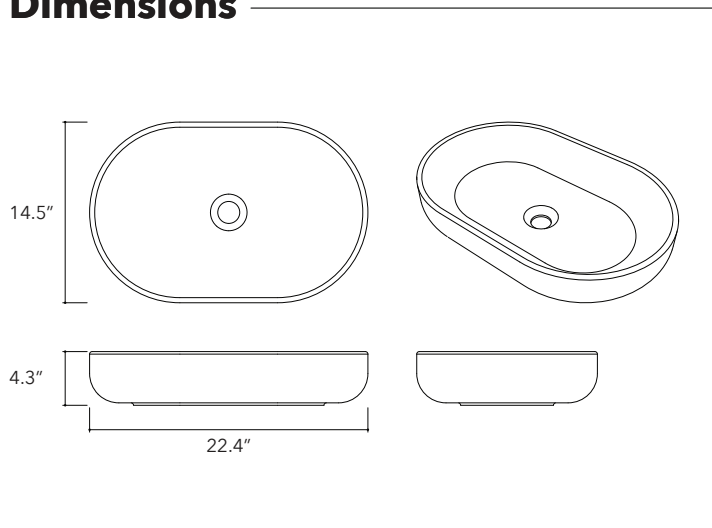

Width

14.5 In / 37 cm

Depth

14.5 In / 37 cm

Weight

16.7 Lb / 7.6 Kg

Accessories

None

FLADD 04

"If you think good design is expensive, you should look at the cost of bad design."

- Ralf Speth

Dimensions

Height

4.3 In / 11 cm

Width

22.4 In / 57 cm

Height

4.3 In / 11 cm

Width

22.4 In / 57 cm

Depth

14.5 In / 37 cm

Weight

36.3 Lb / 16.5 Kg

"Design is intelligence
made visible."

- Alina Wheeler

DAL 04

Dimensions

Height

4.3 In / 11 cm

Width

15.7 In / 40 cm