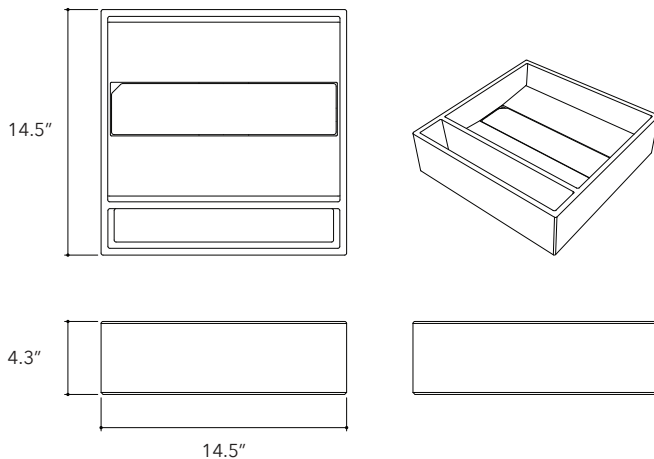

"Design is intelligence
made visible."

- Alina Wheeler

DAL 04

Dimensions

Height

4.3 In / 11 cm

Width

15.7 In / 40 cm

"The creativity thing is trusting in intuition and being curious."

- Frank Gehry

SELV 01

Dimensions

Height

4.3 In / 11 cm

Width

14.5 In / 37 cm

Depth

14.5 In / 37 cm

Weight

45.2 Lb / 20.5 Kg

Accessories

None

Available colors

Dimensions may vary due to the nature of our product. Product images are for illustrative purposes only and may differ from the actual product. Due to differences in monitors, colors of products may also appear different to those shown. Faucets & accessories are not included.

LECO 01

"Easy is boring, easy meaning something that doesn't engage your thinking."

- Cas Holman

Dimensions

Height

4.3 In / 11 cm

Width

14.5 In / 37 cm