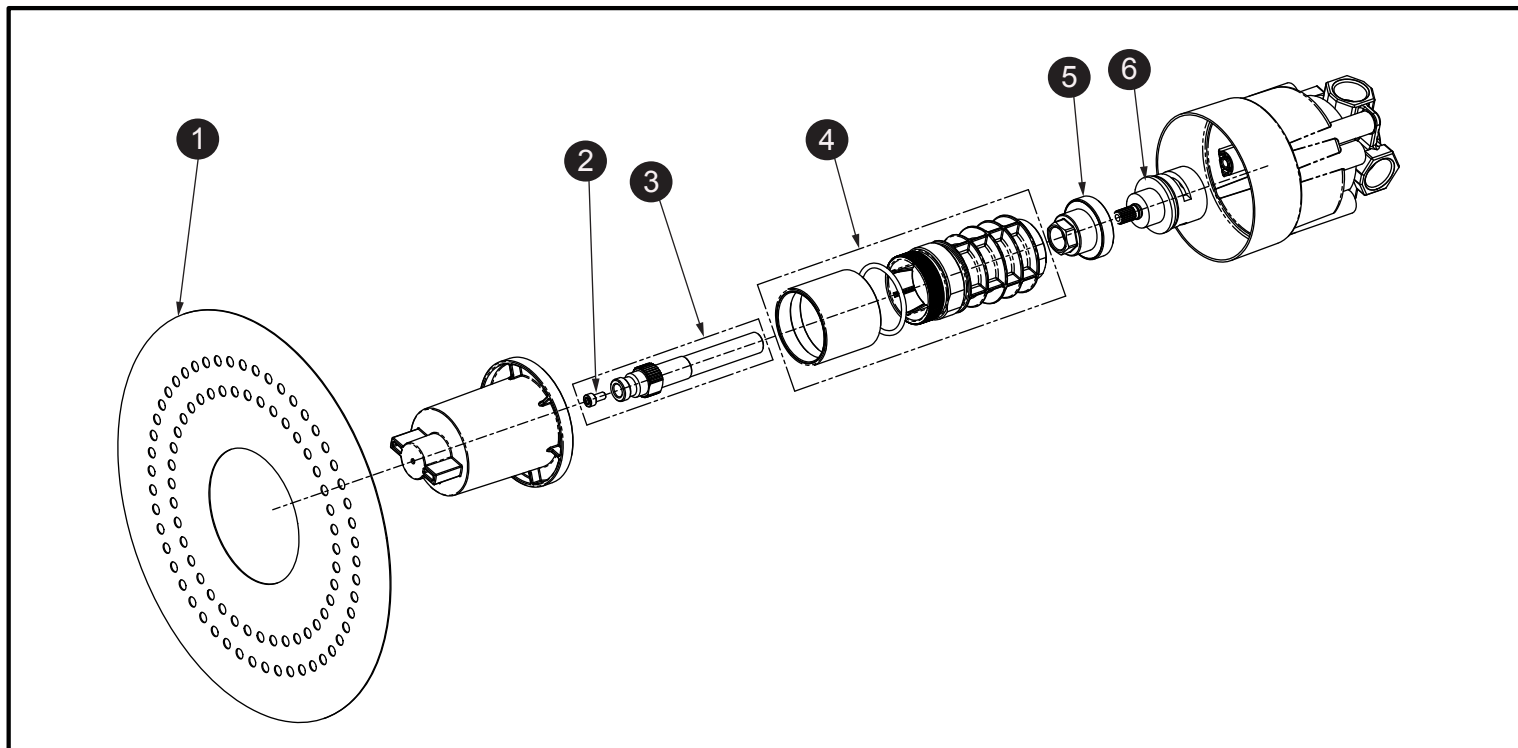

Volume Control Valve

Item	Part	Description
1	THP5250	Vapor Barrier
2	THP5237	Hex Screw
3	THP5251	Volume Control Stem Set
4*	THP5252#\$\$	Cartridge Sleeve
5	THP5253	Nut
6	THP4021	Cartridge

* Please specify finish when ordering

LEGEND
\$\$ = Denotes Finish
#CP = Polished Chrome
#BN = Brushed Nickel
#PN = Polished Nickel