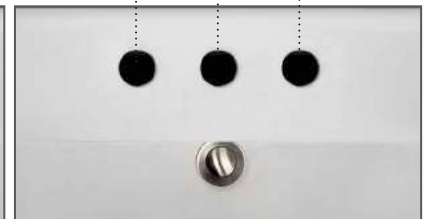

AR864-GB001-3H

Widespread