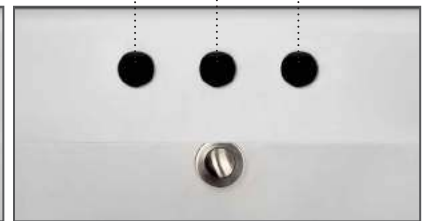

AR814-AR815-3H

Widespread