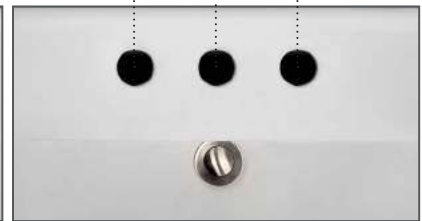

Specify from one of the models below when placing an order.

WHV024-L33-1H
Single hole

WHV024-L33-3H
Widespread

*See available options.
PEDESTAL

Dimensions: L x W x H

Inside bowl: 18" x 12" x 5½"
Overall: 23½" x 20" x 35½"