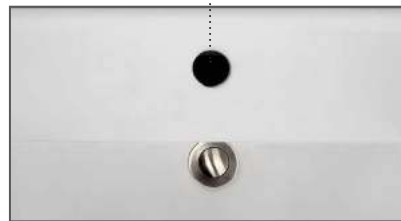

PEDESTAL

Isabella Collection traditional pedestal with small oval bowl.

- Backsplash
- Decorative trim
- Dual soap ledges
- Overflow
- Rear center drain opening

PRICE COLOR

$2,175 White

Note: available with a widespread(3H) or single-hole(1H) faucet drilling.

Specify from one of the models below when placing an order.

AR814-AR815-1H

Single hole