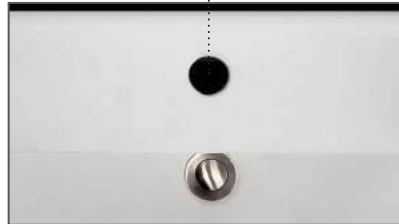

WALL MOUNT

Isabella Collection rectangular wall mount basin.

- Chrome overflow
- Rear center drain opening
- Mounting hardware included

PRICE COLOR

$955 White

Note: available with a widespread(3H) or single-hole(1H) faucet drilling.

Specify from one of the models below when placing an order.

LU024-1H

Single hole