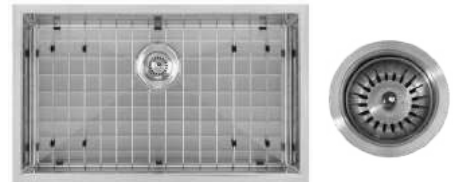

NOAH+PLUS COLLECTION

WHNPL2718 UNDERMOUNT/DROP-IN

Dimensions: L x W x H

Inside bowl: 25" x 16" x 10"

Overall: 27" x 18" x 10"

25 lbs.

WHNPL3018 UNDERMOUNT/DROP-IN

Dimensions: L x W x H

Inside bowl: 28" x 16" x 10"

Overall: 30" x 18" x 10"

28 lbs.

WHNPL3318 UNDERMOUNT/DROP-IN

Dimensions: L x W x H

Inside bowl: 31" x 16" x 10"

Overall: 33" x 18" x 10"

30 lbs.

DUAL-MOUNT

Noah Plus 27" heavy duty, **6 gauge** frame, single bowl dual mount sink set.

- 16 gauge, 304 series stainless steel
- Finish for enhanced lasting protection
- 3½" rear center drain opening
- Four diagonal grooves for efficient draining
- Near-zero radius corners
- Full undercoat over noise reduction dampening pads
- May be installed as an undermount or drop-in

PRICE COLOR

$2,485 | Brushed Stainless Steel

Matching grid and basket strainer included

Noah Plus 30" heavy duty, **6 gauge** frame, single bowl dual mount sink set.

- 16 gauge, 304 series stainless steel
- Finish for enhanced lasting protection
- 3½" rear center drain opening
- Four diagonal grooves for efficient draining
- Near-zero radius corners
- Full undercoat over noise reduction dampening pads
- May be installed as an undermount or drop-in

PRICE COLOR

$2,775 | Brushed Stainless Steel

Matching grid and basket strainer included

Noah Plus 33" heavy duty, **6 gauge** frame, single bowl dual mount sink set.

- 16 gauge, 304 series stainless steel
- Finish for enhanced lasting protection
- 3½" rear center drain opening
- Four diagonal grooves for efficient draining
- Near-zero radius corners
- Full undercoat over noise reduction dampening pads
- May be installed as an undermount or drop-in

PRICE COLOR

$2,915 | Brushed Stainless Steel

Matching grid and basket strainer included