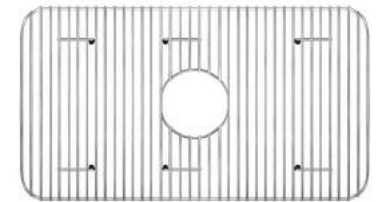

MATCHING GRID

WHREV3018: $365

*All grids weight between 4-6 lbs, and are available in stainless steel only.