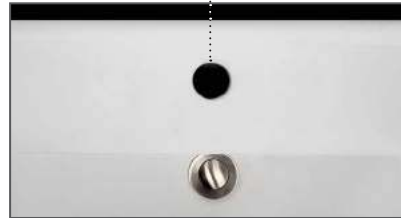

Isabella

PEDESTAL

Isabella Collection traditional pedestal with large oval bowl.

- Decorative trim
- Overflow
- Rear center drain opening

PRICE	COLOR

$2,580	White

Note: available with a widespread(3H) or single-hole(1H) faucet drilling.

Specify from one of the models below when placing an order.

LA10-LA03-1H

Single hole

LA10-LA03-3H

Widespread

*See available options.
PEDESTAL

Dimensions: L x W x H

Inside bowl: 19" x 13½" x 6¼"

Overall: 27½" x 21¼" x 34"

77 lbs.

RECOMMENDED WATERHAUS FAUCET

WHS0221-SB
LEVER HANDLE

Waterhaus ADA extended single lever, lavatory faucet with pop-up drain.

- Solid stainless steel
- Lead-free
- Watersense compliant 1.2 GPM

PRICE	COLOR

$710	Brushed Stainless Steel
$730	Polished Stainless Steel

4 lbs.

POP-UP DRAIN INCLUDED

See p.172 for more information.