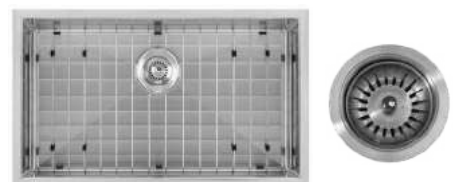

Noah Plus 33" heavy duty, **6 gauge** frame, single bowl dual mount sink set.

- 16 gauge, 304 series stainless steel
- Finish for enhanced lasting protection
- 3½" rear center drain opening
- Four diagonal grooves for efficient draining
- Near-zero radius corners
- Full undercoat over noise reduction dampening pads
- May be installed as an undermount or drop-in

PRICE COLOR

$2,915 | Brushed Stainless Steel

Matching grid and basket strainer included