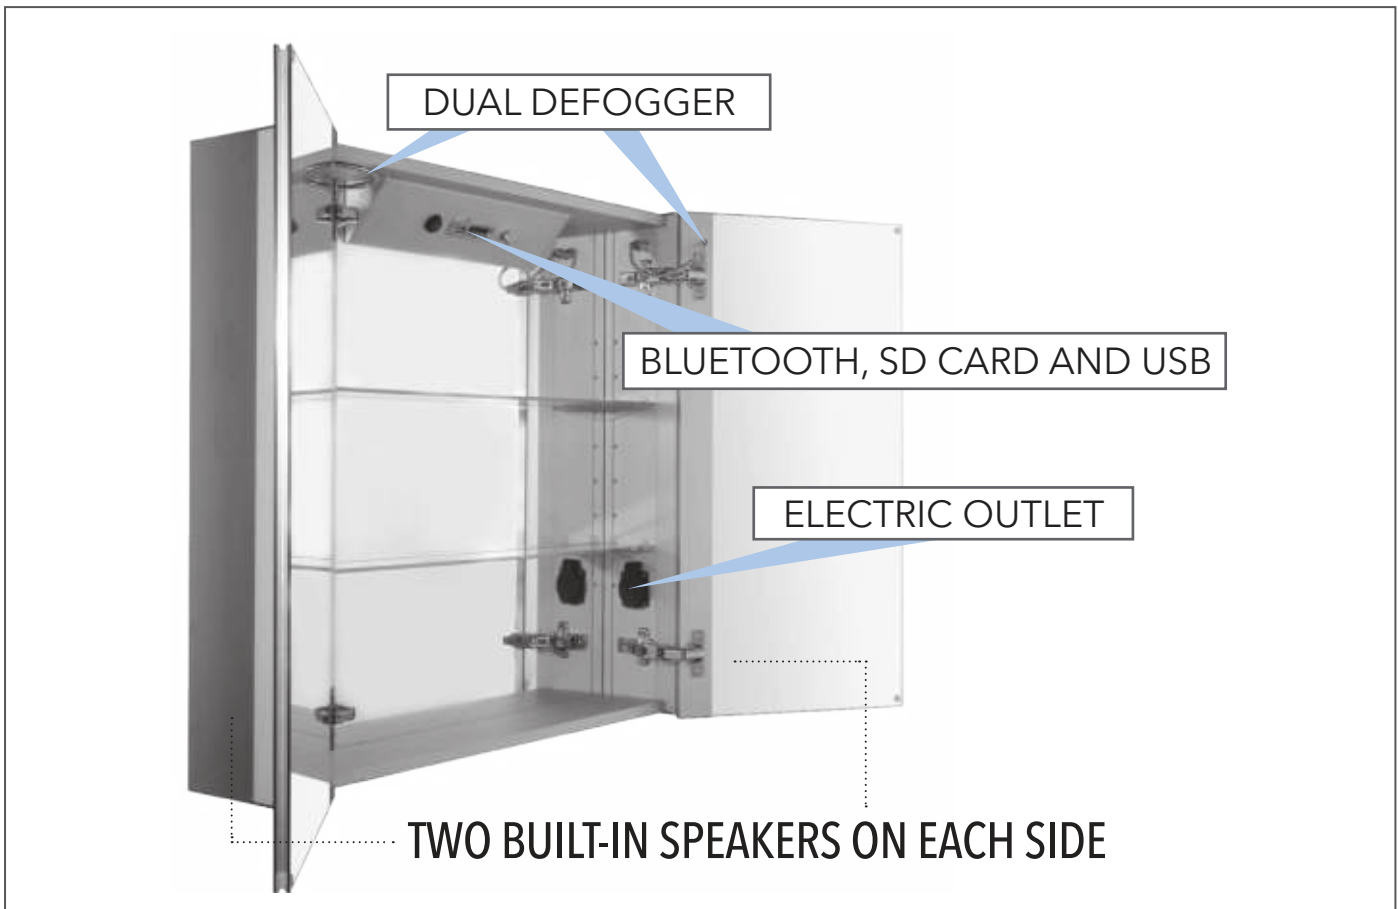

FEATURES
AT A GLANCE: