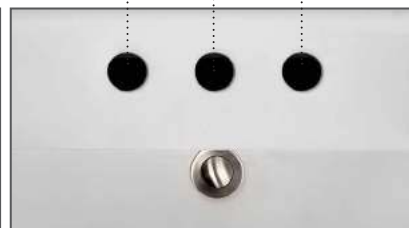

AR884-3H

Widespread