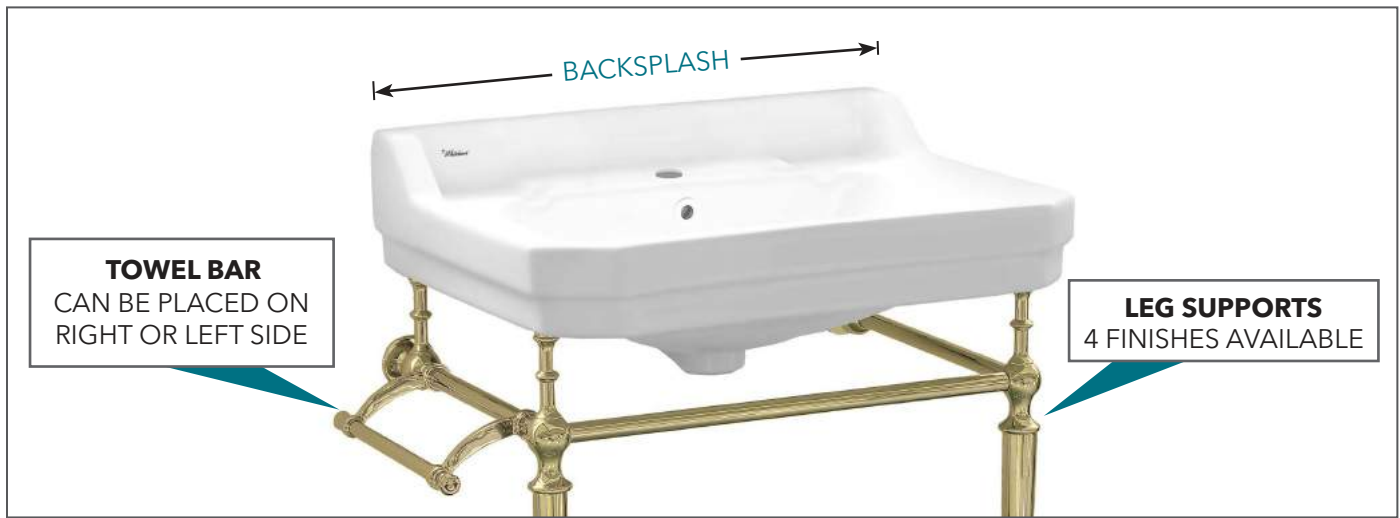

*See available options.
PEDESTAL

Dimensions: L x W x H

Inside bowl: 18" x 12" x 5½"
Overall: 23½" x 20" x 35½"

50 lbs.