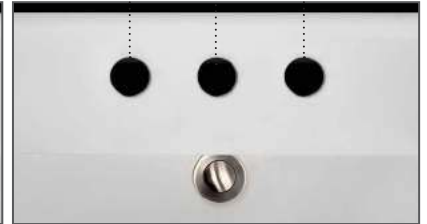

B-AR864-ARCG1-3

Widespread