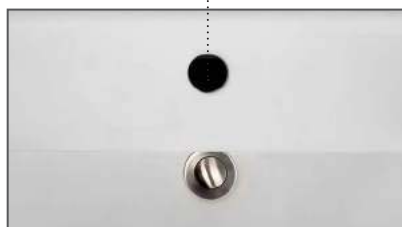

*See available options.
WALL MOUNT

Dimensions: L x W x H

Inside bowl: 20¹/₈" x 13¹/₂" x 5"

Overall: 35¹/₄" x 22¹/₈" x 18¹/₄"

77 lbs.

Isabella Collection large, rectangular wall mount basin with oval bowl.

- Backsplash
- Ceramic shelf supports
- Chrome overflow
- Rear center drain opening
- Mounting hardware included

PRICE COLOR

$5,025 White

Note: available with a widespread(3H) or single-hole(1H) faucet drilling.

Specify from one of the models below when placing an order.

AR864-MNSLEN-1H

Single hole