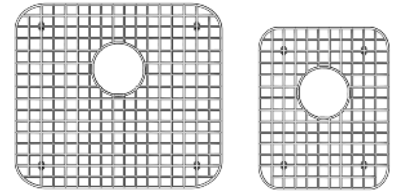

MATCHING GRIDS

WHN3320LG: $180

WHN3320SG: $155

Note: large bowl available on the left side only.