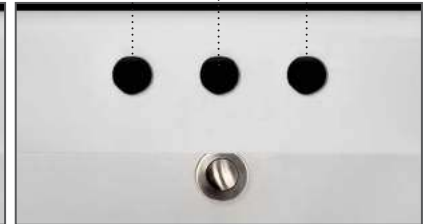

LU024-3H

Widespread