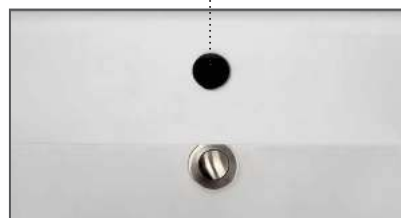

*See available options.
PEDESTAL

Dimensions: L x W x H

Inside bowl: 20½" x 12" x 6"

Overall: 28" x 21¼" x 37"

78 lbs.

Isabella Collection traditional pedestal with large rectangular bowl.

- Backsplash
- Decorative trim
- Dual soap ledges
- Overflow
- Rear center drain opening

PRICE COLOR

$2,695 White

Note: available with a widespread(3H) or single-hole(1H) faucet drilling.

Specify from one of the models below when placing an order.

AR834-AR805-1H

Single hole