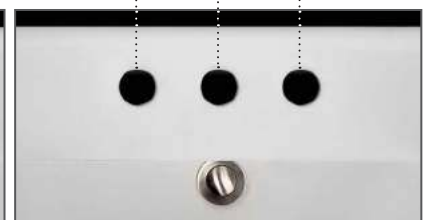

LU014-LU005-3H

Widespread