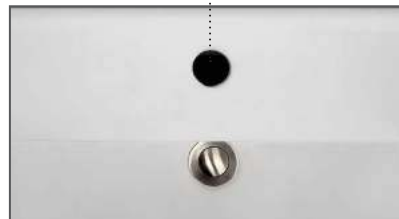

Isabella

CONSOLE

Isabella Collection rectangular console with large oval bowl.

- Backsplash
- Ceramic leg supports
- Chrome overflow
- Rear center drain opening

PRICE	COLOR
$5,910	White

Note: available with a widespread(3H) or single-hole(1H) faucet drilling.

Specify from one of the models below when placing an order.

AR864-GB001-1H

Single hole

AR864-GB001-3H

Widespread

*See available options.
CONSOLE

Dimensions: L x W x H

Inside bowl: 20 $\frac{1}{8}$ " x 13 $\frac{1}{2}$ " x 5"

Overall: 35 $\frac{1}{4}$ " x 22 $\frac{1}{8}$ " x 36 $\frac{1}{2}$ "

92 lbs.

Isabella Collection large console with two oval bowls.

- Bowls are equal in size and depth
- Black wooden leg supports
- Overflow
- Rear center drain opening

Note: available with single-hole faucet drilling per basin only.

PRICE	COLOR
$6,520	White/Black

LA12-LAM120B

CONSOLE

Dimensions: L x W x H

Inside bowl: 16 $\frac{1}{4}$ " x 11 $\frac{7}{8}$ " x 6 $\frac{1}{4}$ "

Overall: 47" x 28 $\frac{1}{8}$ " x 35 $\frac{1}{4}$ "

99 lbs.

LIVE WITH STYLE!