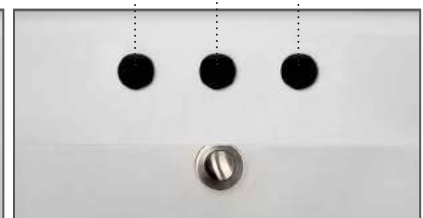

AR834-AR805-3H

Widespread