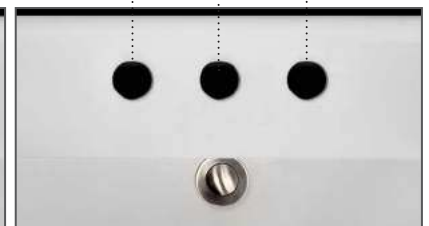

TOP62-3H

Widespread