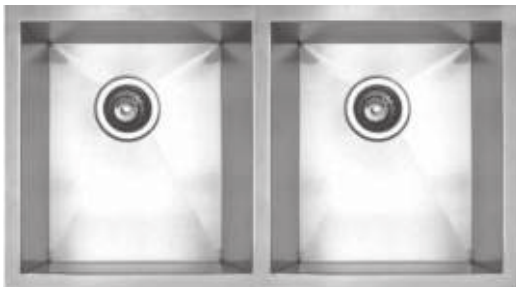

PRICE	COLOR
\$9,075	Brushed Stainless Steel

WALL MOUNT BRACKETS

BRACKETD72: \$440

*Available for extra support

Note: bowls are equal in size and depth.

CHEFHAUS SERIES

WHNC2917 UNDERMOUNT DOUBLE BOWL

Dimensions: L x W x H