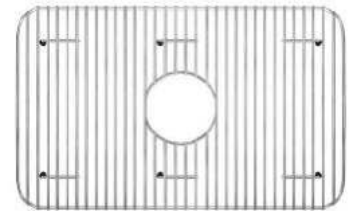

GR5542LG: $365