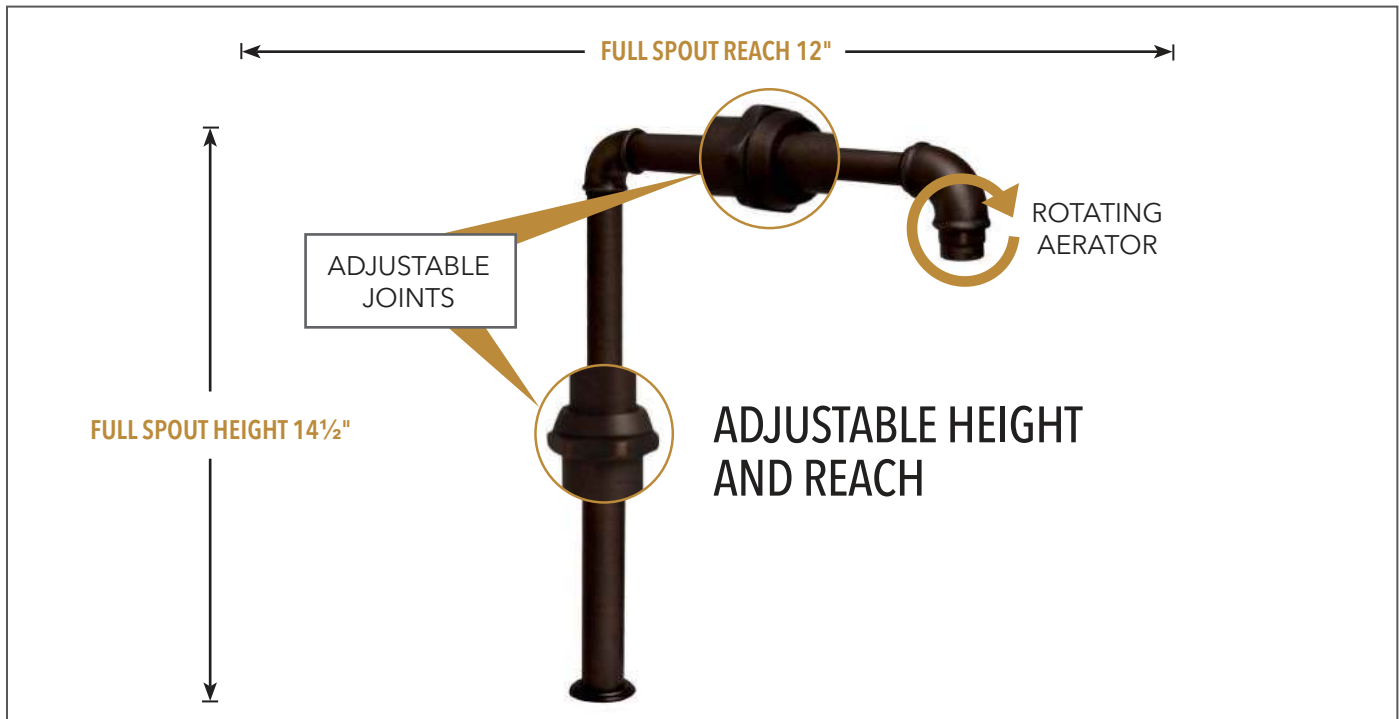

WHIND2230

WIDESPREAD

Dimensions:

Spout Reach: 8" Min. - 10½" Max.

Spout Height: 8⅝" Min. - 12¼" Max.

Overall Height: 11⅞" Min. - 14⅝" Max.

8 lbs.

PRICE	COLOR
\$1,645	Polished Chrome
\$2,195	Brushed Nickel
\$2,195	Polished Nickel
\$2,195	Oil Rubbed Bronze