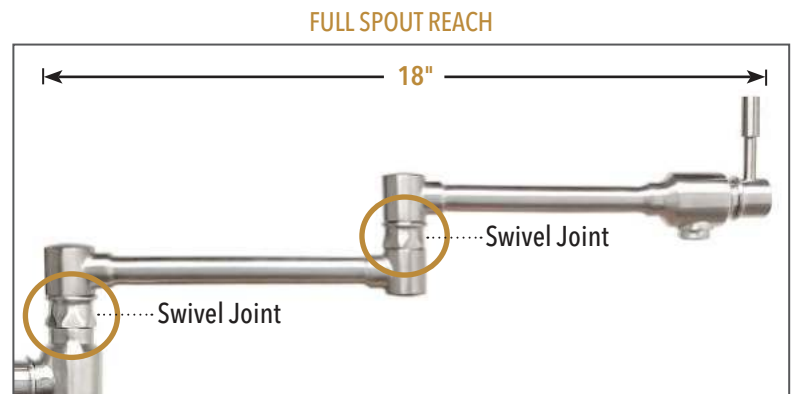

PRICE	COLOR
\$1,090	Brushed Stainless Steel

MARLIN

PULL OUT

Marlin single-hole, single lever-handle faucet with a pull-out spray head.

- Turn-and-lock spray
- Easy-to-clean aerator
- Pivots at base
- Ceramic disc cartridge
- Complete finished solid brass pull-out spray head
- Dual-mode pull-out spray head (stream and spray)
- Watersense compliant 1.5 GPM