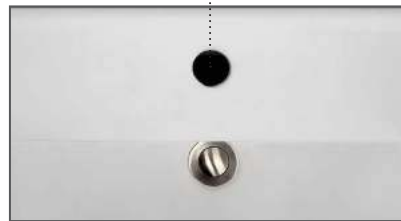

Victoriahaus console with rectangular bowl, leg support, and interchangeable towel bar.

- Backsplash
- Decorative trim
- Dual soap ledges
- Rear center drain opening
- Overflow
- Mounting hardware included

PRICE	COLOR
$1,940	White/Polished Chrome
$2,090	White/Polished Brass

PRICE	COLOR
$2,090	White/Brushed Nickel
$2,090	White/Polished Nickel

Note: available with a widespread(3H) or single-hole(1H) faucet drilling.

Specify from one of the models below when placing an order.

WHV024-L33-1H
Single hole