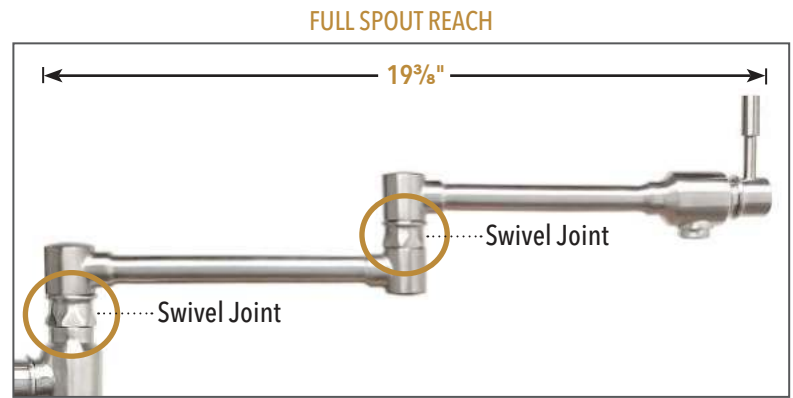

WHST10003-005SK POT FILLER

Dimensions:

Spout Reach: 19³/₈"
Overall Height: 10¹/₂"

7 lbs.

Waterhaus wall mount pot filler with lever handles.

- Lead free
- Solid stainless steel
- Single hole
- 1.8 GPM
- Double-jointed retractable swing spout
- Cold water only

PRICE	COLOR
$1,055	Brushed Stainless Steel

WHST10004-002SK POT FILLER

Dimensions:

Spout Reach: 18"
Spout Height: 15"
Overall Height: 19¹/₈"

8 lbs.

Waterhaus deck mount pot filler with lever handles.

- Lead free
- Solid stainless steel
- Single hole
- 1.8 GPM
- Double-jointed retractable swing spout
- Cold water only

PRICE	COLOR
$1,090	Brushed Stainless Steel