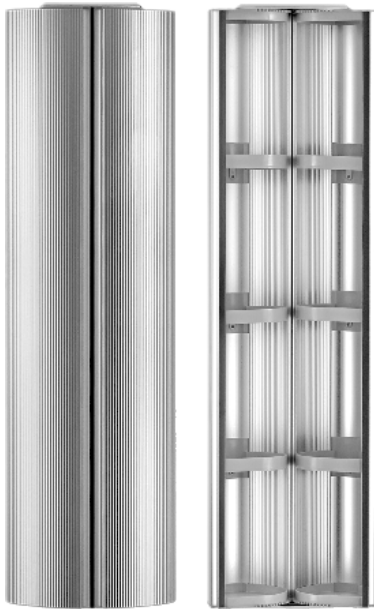

Medicinehaus double door, vertical column, wall mount storage cabinet.

- Shelf width (side to side) 4½"
- Shelf depth (front to back) 5½"
- No assembly required

PRICE	COLOR
$1,055	Aluminum (WHRAX-32)
$1,320	Aluminum (WHRAX-48)

Note: the medicine cabinet comes with three(WHRAX-32) or five(WHRAX-48) adjustable corner shelves per side.

*See available options.

SURFACE MOUNT MEDICINE CABINET

Specify from one of the models below when placing an order.