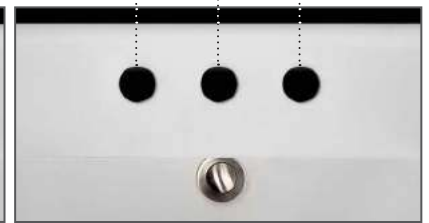

LU024-LU005-3H

Widespread