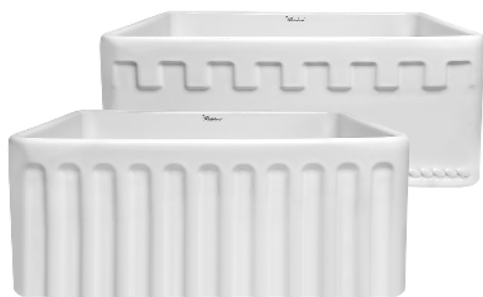

WHFLATN2418

FRONT APRON

Dimensions: L x W x H

Inside bowl: 22½" x 16½" x 8½"

Overall: 24" x 18" x 10"

70 lbs.

Reversible Series 24" fireclay sink with a **Castlehaus** design front apron on one side and a fluted front apron on the opposite side.

- Sink is finished on all four sides.
- 3½" center drain opening
- **Patented Design:** U.S. Pat. No. D620, 092 S.

PRICE	COLOR
$2,315	White
$2,500	Biscuit
$2,700	Black