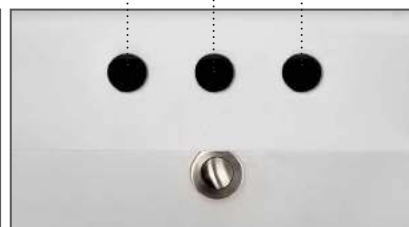

AR864-MNSLEN-3H

Widespread