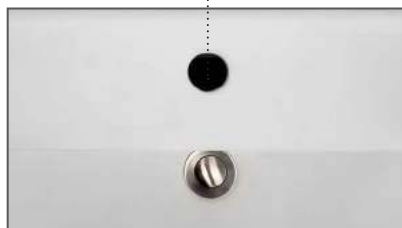

WALL MOUNT

Isabella Collection corner wall mount basin with oval bowl.

- Backsplash
- Dual soap ledges
- Overflow
- Rear center drain opening
- Mounting hardware included

PRICE COLOR

$1,305 White

Note: available with a widespread(3H) or single-hole(1H) faucet drilling.

Specify from one of the models below when placing an order.

AR884-1H

Single hole