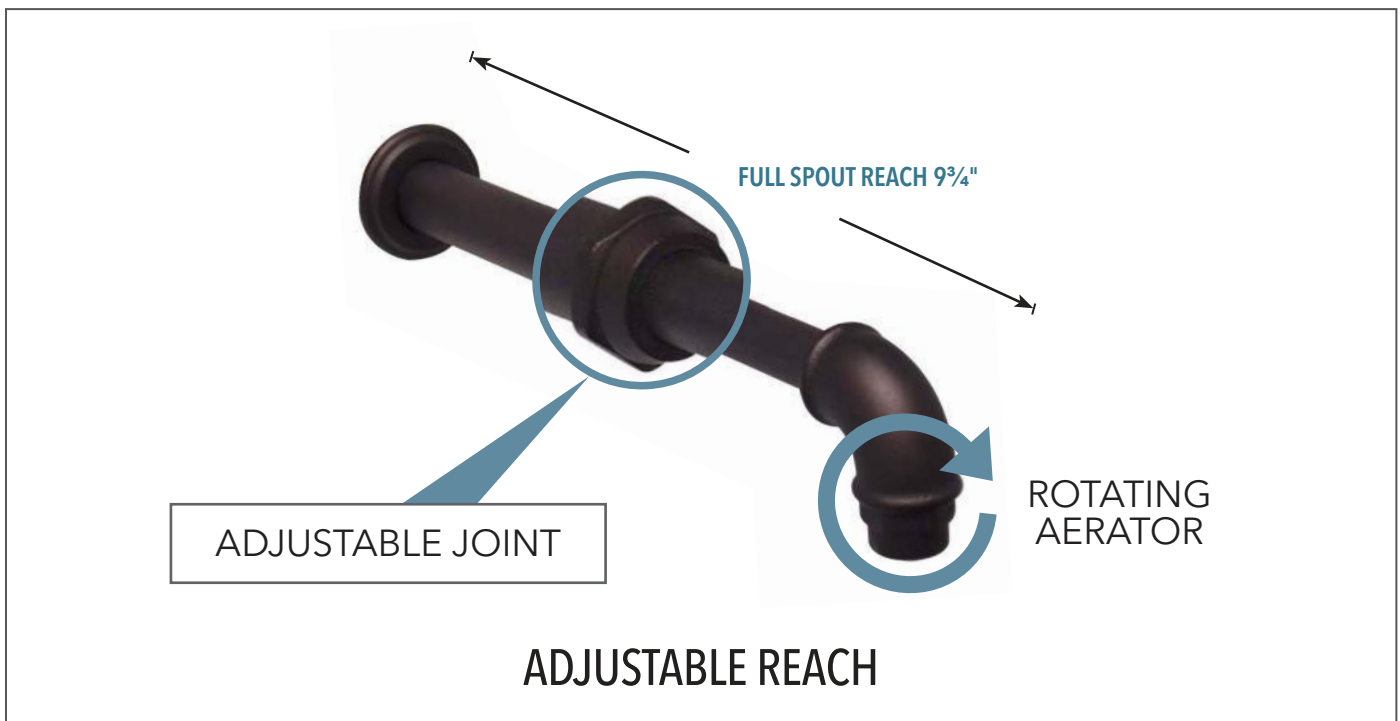

Available in the following finishes: