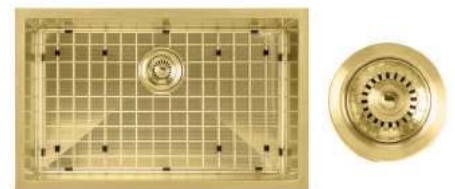

Available in the following finishes: