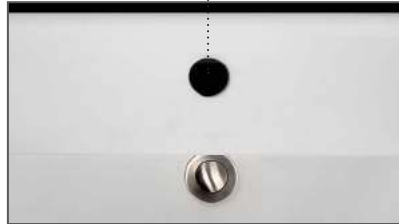

NEW!

*See available options.
CONSOLE

Dimensions: L x W x H

Inside bowl: 20" x 13 $\frac{5}{8}$ " x 5 $\frac{1}{8}$ "

Overall: 35" x 22 $\frac{3}{4}$ " x 38"

80 lbs.

Britannia large rectangular sink console with front towel bar.

- Overflow, backsplash
- Rear center drain opening
- Wall mount with polished chrome leg supports
- Mounting hardware included.

Note: available with a widespread(ARCG1-3) or single hole(ARCG1) faucet drilling.

Specify from one of the models below when placing an order.

B-AR864-ARCG1

Single hole

B-AR864-ARCG1-3

Widespread

PRICE COLOR

$5,595 White/Chrome