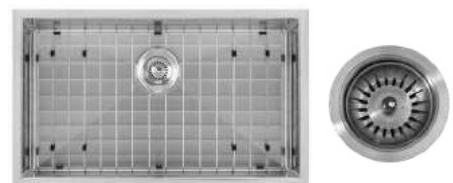

PRICE COLOR

\$2,485 | Brushed Stainless Steel

Matching grid and basket strainer included

Noah Plus 30" heavy duty, **6 gauge** frame, single bowl dual mount sink set.

- 16 gauge, 304 series stainless steel
- Finish for enhanced lasting protection
- 3½" rear center drain opening
- Four diagonal grooves for efficient draining
- Near-zero radius corners
- Full undercoat over noise reduction dampening pads
- May be installed as an undermount or drop-in

PRICE COLOR

\$2,775 | Brushed Stainless Steel

Matching grid and basket strainer included

Noah Plus 33" heavy duty, **6 gauge** frame, single bowl dual mount sink set.

- 16 gauge, 304 series stainless steel
- Finish for enhanced lasting protection
- 3½" rear center drain opening
- Four diagonal grooves for efficient draining
- Near-zero radius corners
- Full undercoat over noise reduction dampening pads
- May be installed as an undermount or drop-in