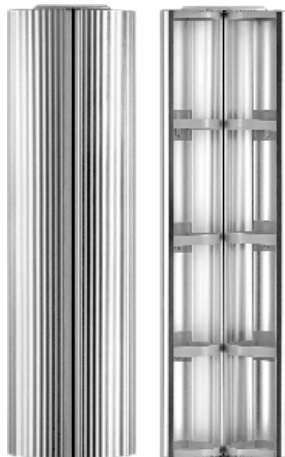

WHRAX-32

Dimensions: H x W x D

Overall: 31½" x 13" x 6¾"

18 lbs.