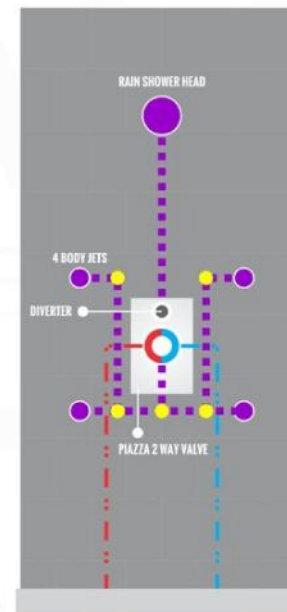

CONFIG.02

RAIN SHOWER W/TUB FILLER

CONFIG.03

RAIN SHOWER W/BODY JETS

- 1 - UPPER END OUTLET PIPE INTERFACE
- 2 - MOUNTING FIXED HOLE
- 3 - DIVERTER
- 4 - HOT WATER PIPE INTERFACE
- 5 - COLD WATER PIPE INTERFACE
- 6 - LOWER END OUTLET INTERFACE

CONFIG.01

RAIN SHOWER W/HANDHELD

CONFIG.02

RAIN SHOWER W/TUB FILLER

CONFIG.03

RAIN SHOWER W/BODY JETS

PIAZZA 3 WAY VALVE (ASV143)

CONFIG.01

RAIN SHOWER W/HANDHELD AND TUB FILLER

CONFIG.02

RAIN SHOWER W/HANDHELD AND MESSAGE BODY JETS

CONFIG.03

RAIN SHOWER W/TUBE FILLER AND MESSAGE BODY JETS

- 1 - UPPER END OUTLET PIPE INTERFACE
- 2 - MOUNTING FIXED HOLE
- 3 - DIVERTER
- 4 - HOT WATER PIPE INTERFACE
- 5 - LOWER END OUTLET INTERFACE
- 6 - HANDHELD SHOWER CONNECTION PORT
- 7 - COLD WATER PIPE INTERFACE