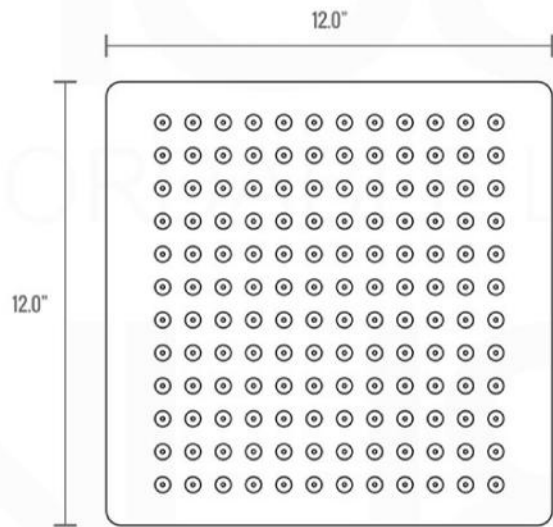

PIAZZA BODY JET (ABBS01)

PLATE

PIAZZA HAND SHOWER SET (AHHS1423)

HAND HELD

PLATE

WATER OUTLET ADAPTOR

FLEXIBLE HOSE

PIAZZA RAIN SHOWER HEAD (ARS300)

PIAZZA 17" WALL MOUNT SHOWER ARM (ASA17W)

PIAZZA 3 WAY VALVE (ASV143)

FRONT VIEW

- 1- UPPER END OUTLET PIPE INTERFACE
- 2- MOUNTING FIXED HOLE
- 3- DIVERTER
- 4- **HOT WATER** PIPE INTERFACE
- 5- LOWER END OUTLET INTERFACE
- 6- HANDHELD SHOWER CONNECTION PORT
- 7- **COLD WATER** PIPE INTERFACE

PROTECTION COVER

LEFT VIEW

RIGHT VIEW

THIS LINE ON:
SAME SURFACE AS RAW WALL WHEN SET IN.
CUT TO BE ON SAME SURFACE OF CERAMIC | EXTRA 25MM FOR CERAMIC

PIAZZA 2 WAY VALVE (ASV142)

CONFIG.01

RAIN SHOWER W/HANDHELD