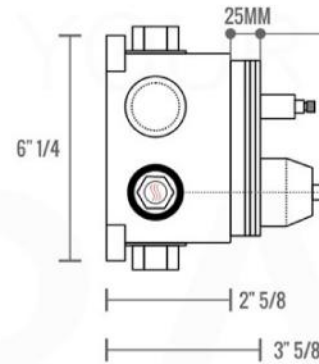

PIAZZA 17" WALL MOUNT SHOWER ARM (ASA17W)

PIAZZA 3 WAY VALVE (ASV143)

FRONT VIEW

- 1- UPPER END OUTLET PIPE INTERFACE
- 2- MOUNTING FIXED HOLE
- 3- DIVERTER
- 4- **HOT WATER** PIPE INTERFACE
- 5- LOWER END OUTLET INTERFACE
- 6- HANDHELD SHOWER CONNECTION PORT
- 7- **COLD WATER** PIPE INTERFACE

PROTECTION COVER

LEFT VIEW

RIGHT VIEW

THIS LINE ON:
SAME SURFACE AS RAW WALL WHEN SET IN.
CUT TO BE ON SAME SURFACE OF CERAMIC | EXTRA 25MM FOR CERAMIC

PIAZZA 2 WAY VALVE (ASV142)

CONFIG.01

RAIN SHOWER W/HANDHELD