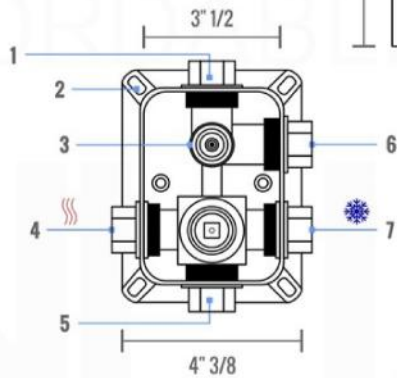

PIAZZA BODY JET (ABBS01)

PLATE

PIAZZA HAND SHOWER SET (AHHS1423)

HAND HELD

PLATE

WATER OUTLET ADAPTOR

FLEXIBLE HOSE

PIAZZA RAIN SHOWER HEAD (ARS300)

PIAZZA 17" WALL MOUNT SHOWER ARM (ASA17W)

PIAZZA 3 WAY VALVE (ASV143)

FRONT VIEW

- 1- UPPER END OUTLET PIPE INTERFACE
- 2- MOUNTING FIXED HOLE
- 3- DIVERTER
- 4- **HOT WATER** PIPE INTERFACE
- 5- LOWER END OUTLET INTERFACE
- 6- HANDHELD SHOWER CONNECTION PORT
- 7- **COLD WATER** PIPE INTERFACE

PROTECTION COVER

LEFT VIEW

RIGHT VIEW

THIS LINE ON:
SAME SURFACE AS RAW WALL WHEN SET IN.
CUT TO BE ON SAME SURFACE OF CERAMIC | EXTRA 25MM FOR CERAMIC

PIAZZA 2 WAY VALVE (ASV142)

CONFIG.01

RAIN SHOWER W/HANDHELD

RAIN SHOWER W/HANDHELD AND TUB FILLER

CONFIG.02

RAIN SHOWER W/HANDHELD AND MESSAGE BODY JETS

CONFIG.03

RAIN SHOWER W/TUBE FILLER AND MESSAGE BODY JETS

- 1 - UPPER END OUTLET PIPE INTERFACE
- 2 - MOUNTING FIXED HOLE
- 3 - DIVERTER
- 4 - HOT WATER PIPE INTERFACE
- 5 - LOWER END OUTLET INTERFACE
- 6 - HANDHELD SHOWER CONNECTION PORT
- 7 - COLD WATER PIPE INTERFACE