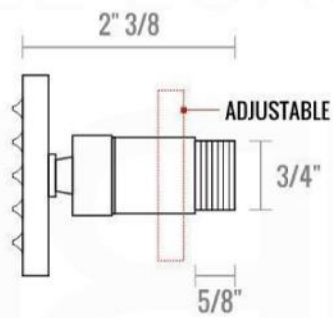

PIAZZA BODY JET (ABBS01)

PLATE