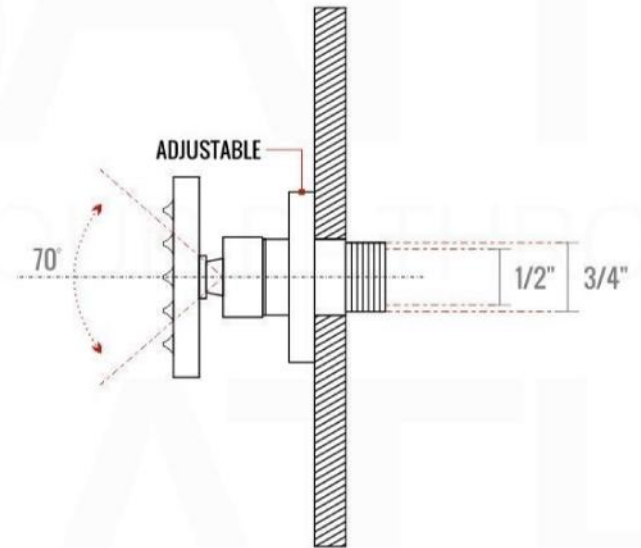

PIAZZA BODY JET (ABBS01)

PLATE

PIAZZA HAND SHOWER SET (AHHS1423)

HAND HELD

PLATE

WATER OUTLET ADAPTOR

FLEXIBLE HOSE

PIAZZA RAIN SHOWER HEAD (ARS300)

PIAZZA 17" WALL MOUNT SHOWER ARM (ASA17W)

PIAZZA 3 WAY VALVE (ASV143)

FRONT VIEW

- 1- UPPER END OUTLET PIPE INTERFACE
- 2- MOUNTING FIXED HOLE
- 3- DIVERTER
- 4- **HOT WATER** PIPE INTERFACE
- 5- LOWER END OUTLET INTERFACE
- 6- HANDHELD SHOWER CONNECTION PORT
- 7- **COLD WATER** PIPE INTERFACE

PROTECTION COVER

LEFT VIEW

RIGHT VIEW

THIS LINE ON:
SAME SURFACE AS RAW WALL WHEN SET IN.
CUT TO BE ON SAME SURFACE OF CERAMIC | EXTRA 25MM FOR CERAMIC

PIAZZA 2 WAY VALVE (ASV142)

CONFIG.01

RAIN SHOWER W/HANDHELD