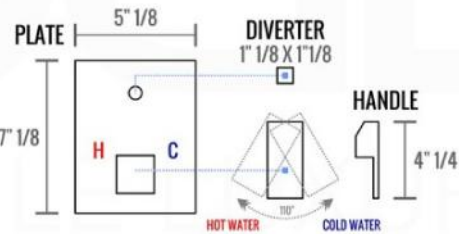

PIAZZA 17" WALL MOUNT SHOWER ARM (ASA17W)

PIAZZA 3 WAY VALVE (ASV143)

FRONT VIEW

- 1- UPPER END OUTLET PIPE INTERFACE
- 2- MOUNTING FIXED HOLE
- 3- DIVERTER
- 4- **HOT WATER** PIPE INTERFACE
- 5- LOWER END OUTLET INTERFACE
- 6- HANDHELD SHOWER CONNECTION PORT
- 7- **COLD WATER** PIPE INTERFACE

PROTECTION COVER

LEFT VIEW

RIGHT VIEW

THIS LINE ON:
SAME SURFACE AS RAW WALL WHEN SET IN.
CUT TO BE ON SAME SURFACE OF CERAMIC | EXTRA 25MM FOR CERAMIC

PIAZZA 2 WAY VALVE (ASV142)

CONFIG.01

RAIN SHOWER W/HANDHELD