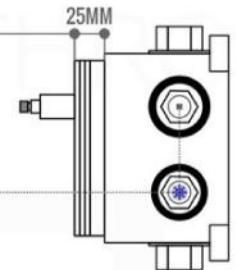

PIAZZA 17" WALL MOUNT SHOWER ARM (ASA17W)

PIAZZA 3 WAY VALVE (ASV143)

FRONT VIEW

- 1- UPPER END OUTLET PIPE INTERFACE
- 2- MOUNTING FIXED HOLE
- 3- DIVERTER
- 4- **HOT WATER** PIPE INTERFACE
- 5- LOWER END OUTLET INTERFACE
- 6- HANDHELD SHOWER CONNECTION PORT
- 7- **COLD WATER** PIPE INTERFACE

PROTECTION COVER

LEFT VIEW

RIGHT VIEW

THIS LINE ON:
SAME SURFACE AS RAW WALL WHEN SET IN.
CUT TO BE ON SAME SURFACE OF CERAMIC | EXTRA 25MM FOR CERAMIC

PIAZZA 2 WAY VALVE (ASV142)

CONFIG.01

RAIN SHOWER W/HANDHELD

CONFIG.02

RAIN SHOWER W/TUB FILLER

CONFIG.03

RAIN SHOWER W/BODY JETS

- 1 - UPPER END OUTLET PIPE INTERFACE
- 2 - MOUNTING FIXED HOLE
- 3 - DIVERTER
- 4 - HOT WATER PIPE INTERFACE
- 5 - COLD WATER PIPE INTERFACE
- 6 - LOWER END OUTLET INTERFACE