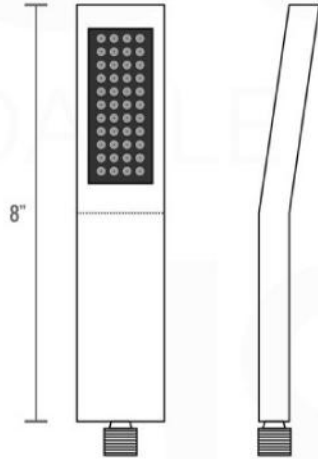

PIAZZA BODY JET (ABBS01)

PLATE

PIAZZA HAND SHOWER SET (AHHS1423)

HAND HELD

PLATE

WATER OUTLET ADAPTOR

FLEXIBLE HOSE

PIAZZA RAIN SHOWER HEAD (ARS300)

PIAZZA 17" WALL MOUNT SHOWER ARM (ASA17W)

PIAZZA 3 WAY VALVE (ASV143)

FRONT VIEW

- 1- UPPER END OUTLET PIPE INTERFACE
- 2- MOUNTING FIXED HOLE
- 3- DIVERTER
- 4- **HOT WATER** PIPE INTERFACE
- 5- LOWER END OUTLET INTERFACE
- 6- HANDHELD SHOWER CONNECTION PORT
- 7- **COLD WATER** PIPE INTERFACE

PROTECTION COVER

LEFT VIEW

RIGHT VIEW

THIS LINE ON:
SAME SURFACE AS RAW WALL WHEN SET IN.
CUT TO BE ON SAME SURFACE OF CERAMIC | EXTRA 25MM FOR CERAMIC

PIAZZA 2 WAY VALVE (ASV142)

CONFIG.01

RAIN SHOWER W/HANDHELD