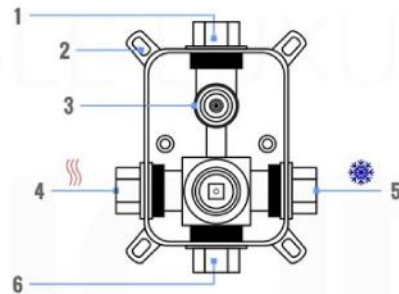

PIAZZA 17" WALL MOUNT SHOWER ARM (ASA17W)

PIAZZA 3 WAY VALVE (ASV143)

FRONT VIEW

- 1- UPPER END OUTLET PIPE INTERFACE
- 2- MOUNTING FIXED HOLE
- 3- DIVERTER
- 4- **HOT WATER** PIPE INTERFACE
- 5- LOWER END OUTLET INTERFACE
- 6- HANDHELD SHOWER CONNECTION PORT
- 7- **COLD WATER** PIPE INTERFACE

PROTECTION COVER

LEFT VIEW

RIGHT VIEW

THIS LINE ON:
SAME SURFACE AS RAW WALL WHEN SET IN.
CUT TO BE ON SAME SURFACE OF CERAMIC | EXTRA 25MM FOR CERAMIC

PIAZZA 2 WAY VALVE (ASV142)

CONFIG.01

RAIN SHOWER W/HANDHELD

CONFIG.02

RAIN SHOWER W/TUB FILLER

CONFIG.03

RAIN SHOWER W/BODY JETS

- 1 - UPPER END OUTLET PIPE INTERFACE
- 2 - MOUNTING FIXED HOLE
- 3 - DIVERTER
- 4 - HOT WATER PIPE INTERFACE
- 5 - COLD WATER PIPE INTERFACE
- 6 - LOWER END OUTLET INTERFACE