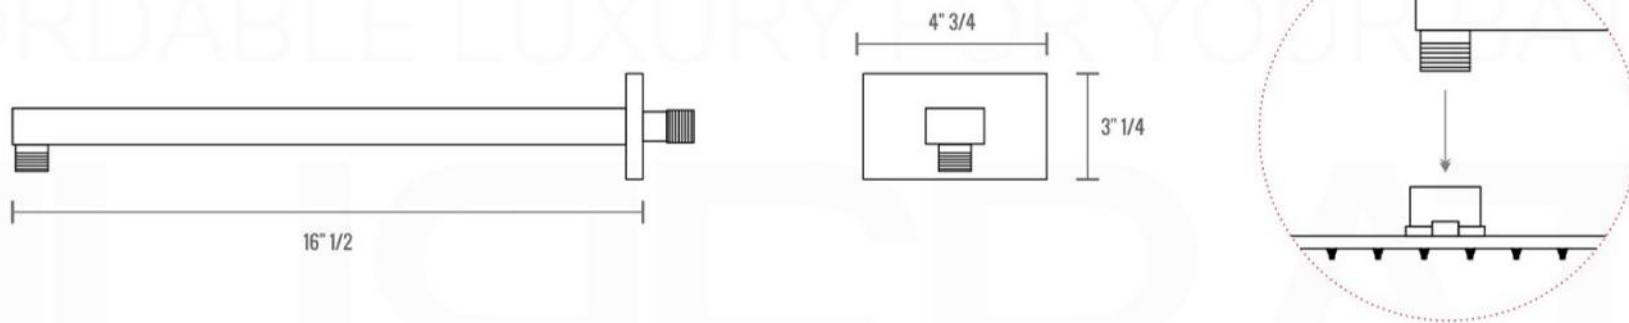

PIAZZA BODY JET (ABBS01)

PLATE

PIAZZA HAND SHOWER SET (AHHS1423)

HAND HELD

PLATE

WATER OUTLET ADAPTOR

FLEXIBLE HOSE

PIAZZA RAIN SHOWER HEAD (ARS300)

PIAZZA 17" WALL MOUNT SHOWER ARM (ASA17W)

PIAZZA 3 WAY VALVE (ASV143)

FRONT VIEW

- 1- UPPER END OUTLET PIPE INTERFACE
- 2- MOUNTING FIXED HOLE
- 3- DIVERTER
- 4- **HOT WATER** PIPE INTERFACE
- 5- LOWER END OUTLET INTERFACE
- 6- HANDHELD SHOWER CONNECTION PORT
- 7- **COLD WATER** PIPE INTERFACE

PROTECTION COVER

LEFT VIEW

RIGHT VIEW

THIS LINE ON:
SAME SURFACE AS RAW WALL WHEN SET IN.
CUT TO BE ON SAME SURFACE OF CERAMIC | EXTRA 25MM FOR CERAMIC

PIAZZA 2 WAY VALVE (ASV142)

CONFIG.01

RAIN SHOWER W/HANDHELD