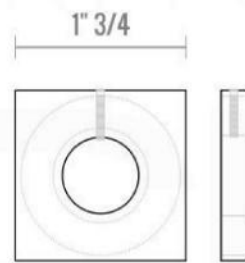

PIAZZA BODY JET (ABBS01)

PLATE

PIAZZA HAND SHOWER SET (AHHS1423)

HAND HELD

PLATE

WATER OUTLET ADAPTOR

FLEXIBLE HOSE

PIAZZA RAIN SHOWER HEAD (ARS300)

PIAZZA 17" WALL MOUNT SHOWER ARM (ASA17W)

PIAZZA 3 WAY VALVE (ASV143)

FRONT VIEW

- 1- UPPER END OUTLET PIPE INTERFACE
- 2- MOUNTING FIXED HOLE
- 3- DIVERTER
- 4- **HOT WATER** PIPE INTERFACE
- 5- LOWER END OUTLET INTERFACE
- 6- HANDHELD SHOWER CONNECTION PORT
- 7- **COLD WATER** PIPE INTERFACE

PROTECTION COVER

LEFT VIEW

RIGHT VIEW

THIS LINE ON:
SAME SURFACE AS RAW WALL WHEN SET IN.
CUT TO BE ON SAME SURFACE OF CERAMIC | EXTRA 25MM FOR CERAMIC

PIAZZA 2 WAY VALVE (ASV142)

CONFIG.01

RAIN SHOWER W/HANDHELD