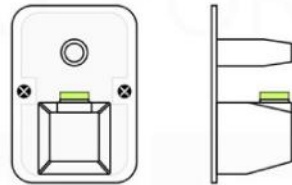

PIAZZA 17" WALL MOUNT SHOWER ARM (ASA17W)

PIAZZA 3 WAY VALVE (ASV143)

FRONT VIEW

- 1- UPPER END OUTLET PIPE INTERFACE
- 2- MOUNTING FIXED HOLE
- 3- DIVERTER
- 4- **HOT WATER** PIPE INTERFACE
- 5- LOWER END OUTLET INTERFACE
- 6- HANDHELD SHOWER CONNECTION PORT
- 7- **COLD WATER** PIPE INTERFACE

PROTECTION COVER

LEFT VIEW

RIGHT VIEW

THIS LINE ON:
SAME SURFACE AS RAW WALL WHEN SET IN.
CUT TO BE ON SAME SURFACE OF CERAMIC | EXTRA 25MM FOR CERAMIC

PIAZZA 2 WAY VALVE (ASV142)

CONFIG.01

RAIN SHOWER W/HANDHELD