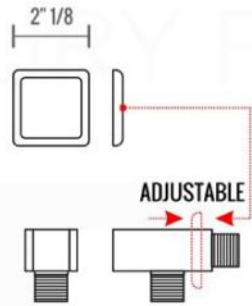

PIAZZA BODY JET (ABBS01)

PLATE

PIAZZA HAND SHOWER SET (AHHS1423)

HAND HELD

PLATE

WATER OUTLET ADAPTOR

FLEXIBLE HOSE

PIAZZA RAIN SHOWER HEAD (ARS300)

PIAZZA 17" WALL MOUNT SHOWER ARM (ASA17W)

PIAZZA 3 WAY VALVE (ASV143)

FRONT VIEW

- 1- UPPER END OUTLET PIPE INTERFACE
- 2- MOUNTING FIXED HOLE
- 3- DIVERTER
- 4- **HOT WATER** PIPE INTERFACE
- 5- LOWER END OUTLET INTERFACE
- 6- HANDHELD SHOWER CONNECTION PORT
- 7- **COLD WATER** PIPE INTERFACE

PROTECTION COVER

LEFT VIEW

RIGHT VIEW

THIS LINE ON:
SAME SURFACE AS RAW WALL WHEN SET IN.
CUT TO BE ON SAME SURFACE OF CERAMIC | EXTRA 25MM FOR CERAMIC

PIAZZA 2 WAY VALVE (ASV142)

CONFIG.01

RAIN SHOWER W/HANDHELD