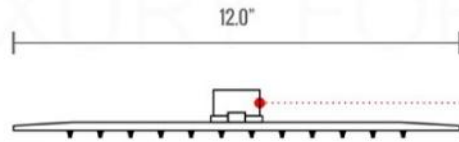

PIAZZA BODY JET (ABBS01)

PLATE

PIAZZA HAND SHOWER SET (AHHS1423)

HAND HELD

PLATE

WATER OUTLET ADAPTOR

FLEXIBLE HOSE

PIAZZA RAIN SHOWER HEAD (ARS300)

PIAZZA 17" WALL MOUNT SHOWER ARM (ASA17W)

PIAZZA 3 WAY VALVE (ASV143)

FRONT VIEW

- 1- UPPER END OUTLET PIPE INTERFACE
- 2- MOUNTING FIXED HOLE
- 3- DIVERTER
- 4- **HOT WATER** PIPE INTERFACE
- 5- LOWER END OUTLET INTERFACE
- 6- HANDHELD SHOWER CONNECTION PORT
- 7- **COLD WATER** PIPE INTERFACE