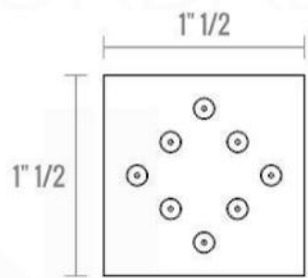

PIAZZA BODY JET (ABBS01)

PLATE

PIAZZA HAND SHOWER SET (AHHS1423)

HAND HELD

PLATE

WATER OUTLET ADAPTOR

FLEXIBLE HOSE

PIAZZA RAIN SHOWER HEAD (ARS300)

PIAZZA 17" WALL MOUNT SHOWER ARM (ASA17W)

PIAZZA 3 WAY VALVE (ASV143)

FRONT VIEW

- 1- UPPER END OUTLET PIPE INTERFACE
- 2- MOUNTING FIXED HOLE
- 3- DIVERTER
- 4- **HOT WATER** PIPE INTERFACE
- 5- LOWER END OUTLET INTERFACE
- 6- HANDHELD SHOWER CONNECTION PORT
- 7- **COLD WATER** PIPE INTERFACE

PROTECTION COVER

LEFT VIEW

RIGHT VIEW

THIS LINE ON:
SAME SURFACE AS RAW WALL WHEN SET IN.
CUT TO BE ON SAME SURFACE OF CERAMIC | EXTRA 25MM FOR CERAMIC

PIAZZA 2 WAY VALVE (ASV142)

CONFIG.01

RAIN SHOWER W/HANDHELD