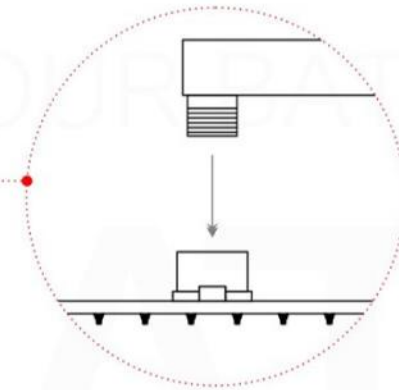

PIAZZA BODY JET (ABBS01)

PLATE

PIAZZA HAND SHOWER SET (AHHS1423)

HAND HELD

PLATE

WATER OUTLET ADAPTOR

FLEXIBLE HOSE

PIAZZA RAIN SHOWER HEAD (ARS300)

PIAZZA 17" WALL MOUNT SHOWER ARM (ASA17W)

PIAZZA 3 WAY VALVE (ASV143)

FRONT VIEW

- 1- UPPER END OUTLET PIPE INTERFACE
- 2- MOUNTING FIXED HOLE
- 3- DIVERTER
- 4- **HOT WATER** PIPE INTERFACE
- 5- LOWER END OUTLET INTERFACE
- 6- HANDHELD SHOWER CONNECTION PORT
- 7- **COLD WATER** PIPE INTERFACE

PROTECTION COVER

LEFT VIEW

RIGHT VIEW

THIS LINE ON:
SAME SURFACE AS RAW WALL WHEN SET IN.
CUT TO BE ON SAME SURFACE OF CERAMIC | EXTRA 25MM FOR CERAMIC

PIAZZA 2 WAY VALVE (ASV142)

CONFIG.01

RAIN SHOWER W/HANDHELD