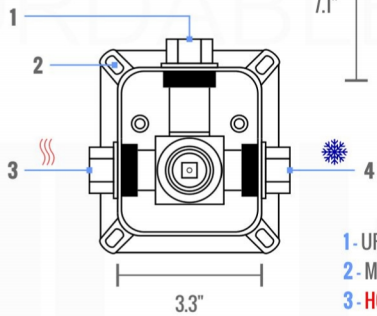

PIAZZA 1 WAY VALVE (ASV141)

FRONT VIEW

PROTECTION COVER