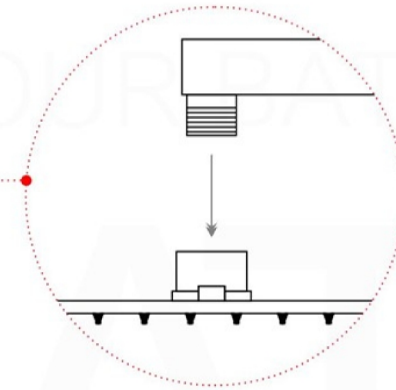

# PIAZZA RAIN SHOWER HEAD ( ARS300 )

## PIAZZA 17" WALL MOUNT SHOWER ARM ( ASA17W )

## LEFT VIEW

THIS LINE ON:  
SAME SURFACE AS RAW WALL WHEN SET IN.