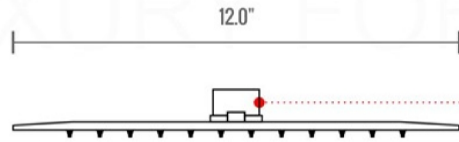

# PIAZZA RAIN SHOWER HEAD ( ARS300 )

## PIAZZA 17" WALL MOUNT SHOWER ARM ( ASA17W )