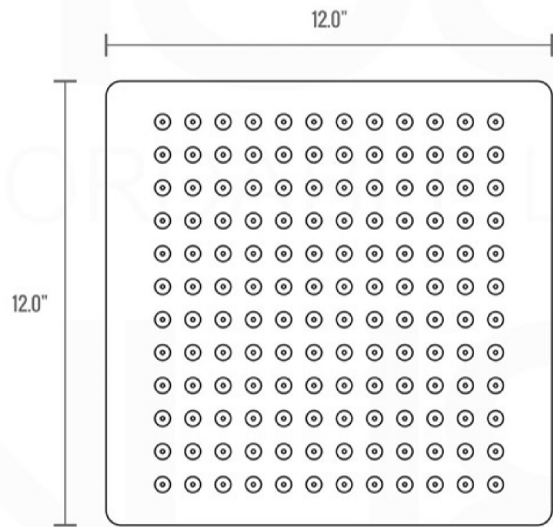

# PIAZZA RAIN SHOWER HEAD ( ARS300 )

## PIAZZA 17" WALL MOUNT SHOWER ARM ( ASA17W )

## LEFT VIEW

THIS LINE ON:  
SAME SURFACE AS RAW WALL WHEN SET IN.

## RIGHT VIEW