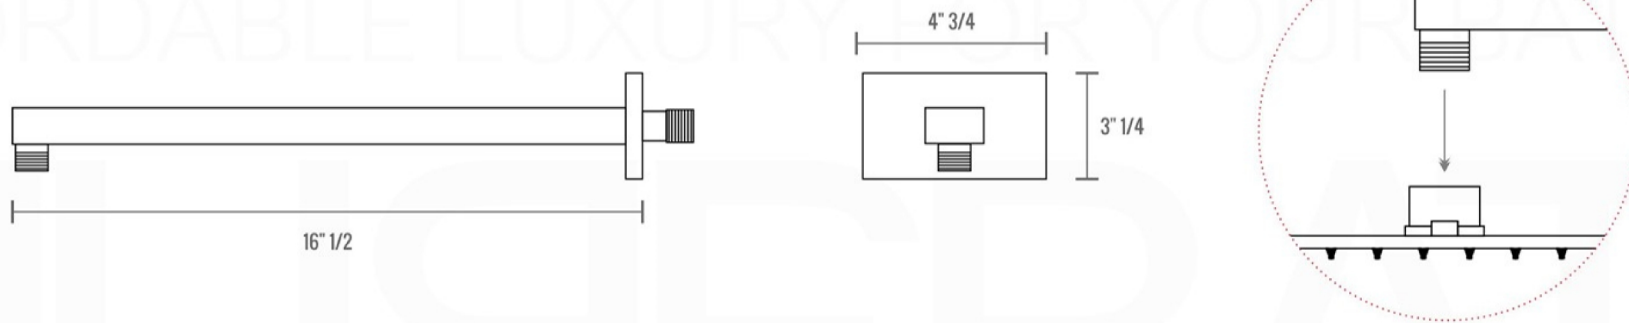

# PIAZZA RAIN SHOWER HEAD ( ARS300 )

## PIAZZA 17" WALL MOUNT SHOWER ARM ( ASA17W )

## LEFT VIEW

THIS LINE ON:  
SAME SURFACE AS RAW WALL WHEN SET IN.