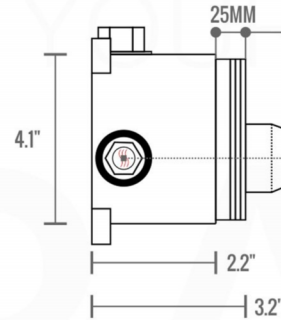

PIAZZA 1 WAY VALVE (ASV141)

FRONT VIEW

PROTECTION COVER

LEFT VIEW

THIS LINE ON:
SAME SURFACE AS RAW WALL WHEN SET IN.

RIGHT VIEW