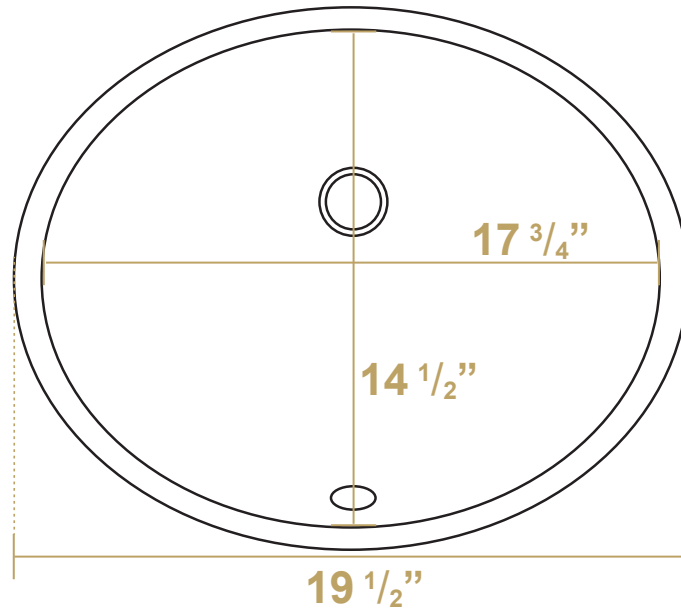

 Whitehaus®

WHU71003

Weight

14 lbs.

Overall Dimensions

19 ¹/₂" x 16" x 8 ¹/₄"

Inside Dimensions

17 ³/₄" x 14 ¹/₂" x 6 ¹/₂"