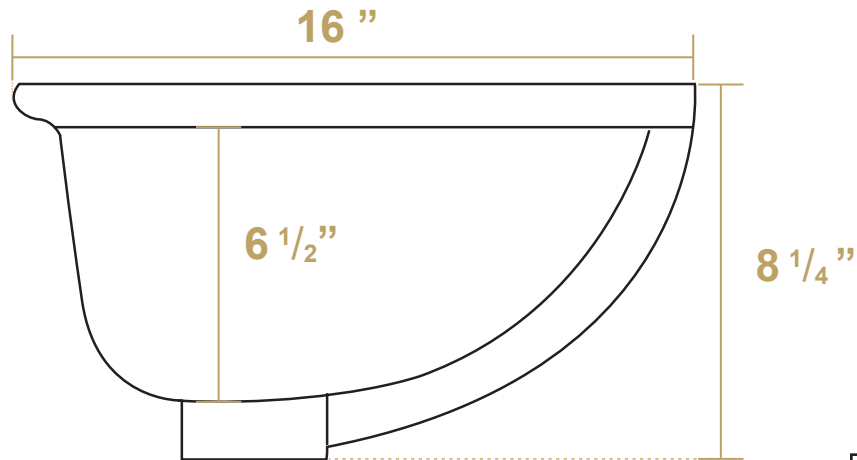

 Whitehaus®

WHU71003

Weight

14 lbs.

Overall Dimensions

19 ¹/₂" x 16" x 8 ¹/₄"

Inside Dimensions

17 ³/₄" x 14 ¹/₂" x 6 ¹/₂"