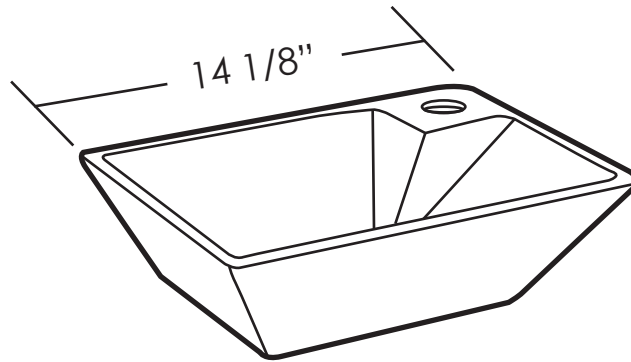

WHKN1142

Inside Bowl Dimensions
12 1/2" x 9" x 3 3/4"

LIVE WITH STYLE!