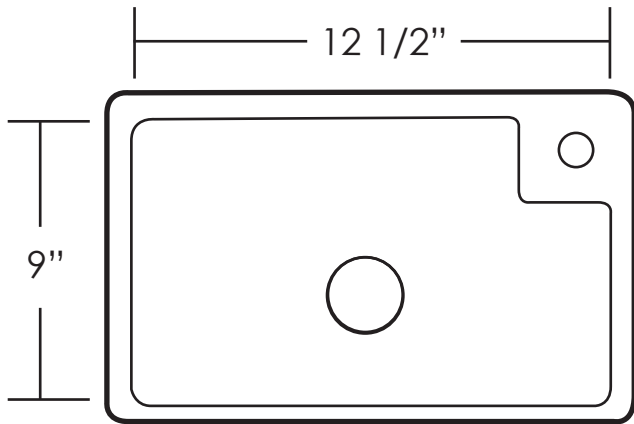

WHKN1142

Inside Bowl Dimensions
12 1/2" x 9" x 3 3/4"

LIVE WITH STYLE!