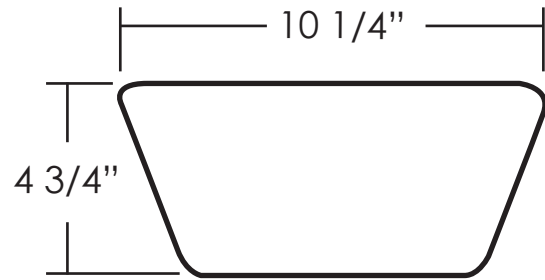

WHKN1142

Inside Bowl Dimensions
12 1/2" x 9" x 3 3/4"

LIVE WITH STYLE!