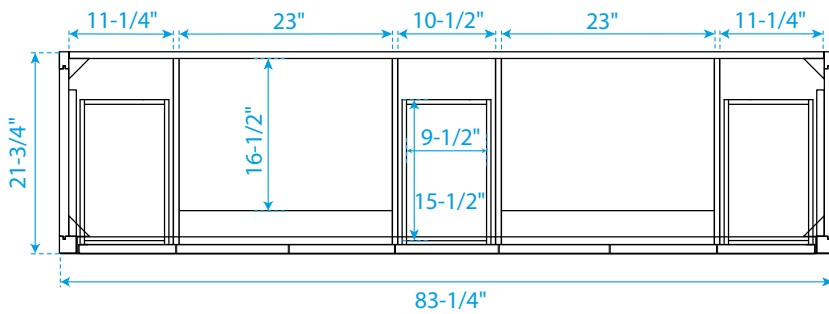

TOP VIEW OF VANITY CABINET

*Note: Due to high probability of breakage, the backsplash comes in two pieces, cut from the same piece. All measurements are $\pm 1/4$ ".