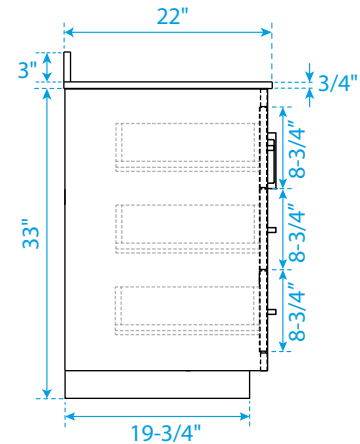

TOP VIEW OF VANITY CABINET

*Note: Due to high probability of breakage, the backsplash comes in two pieces, cut from the same piece. All measurements are $\pm 1/4$ ".