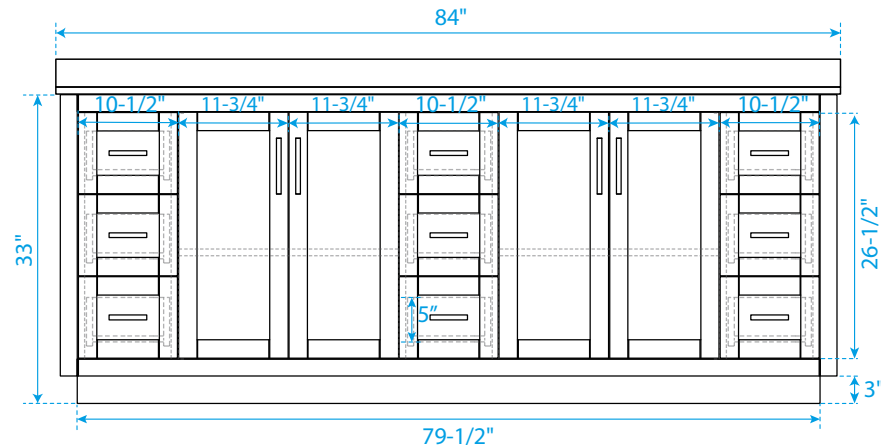

TOP VIEW OF VANITY CABINET

*Note: Due to high probability of breakage, the backsplash comes in two pieces, cut from the same piece. All measurements are $\pm 1/4$ ".