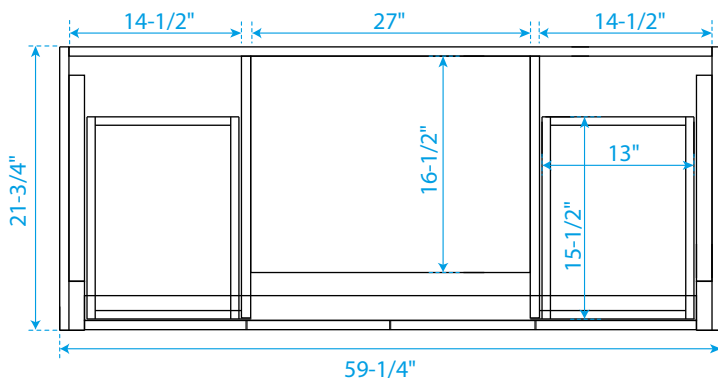

TOP VIEW OF VANITY CABINET

\*Note: Due to high probability of breakage, the backsplash comes in two pieces, cut from the same piece. All measurements are  $\pm 1/4"$ .