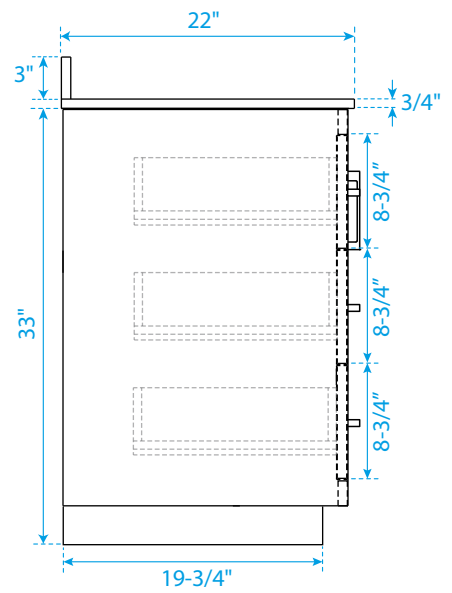

TOP VIEW OF VANITY CABINET

\*Note: Due to high probability of breakage, the backsplash comes in two pieces, cut from the same piece. All measurements are  $\pm 1/4"$ .