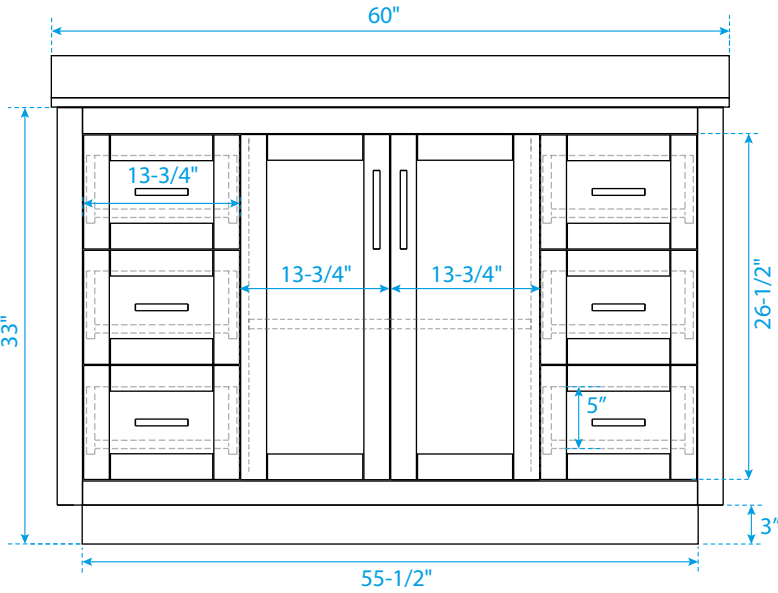

TOP VIEW OF VANITY CABINET

\*Note: Due to high probability of breakage, the backsplash comes in two pieces, cut from the same piece. All measurements are  $\pm 1/4"$ .