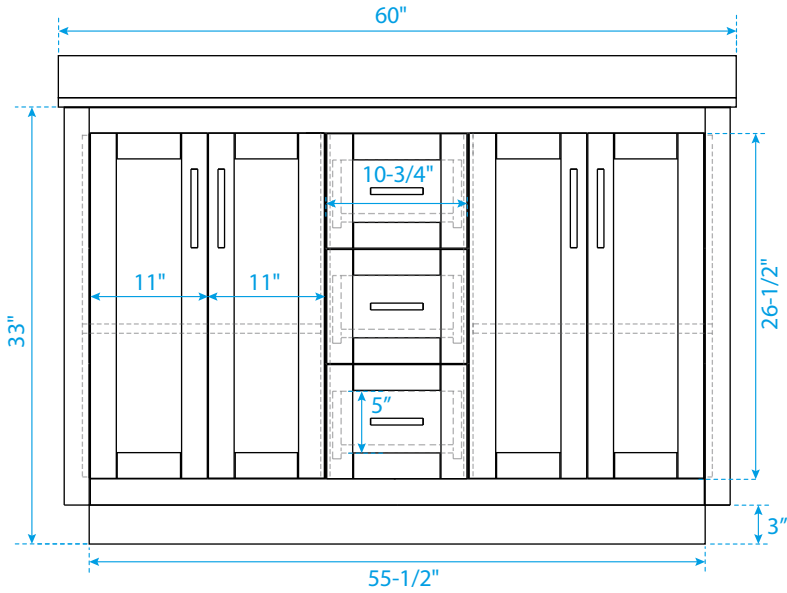

TOP VIEW OF VANITY CABINET

*Note: Due to high probability of breakage, the backsplash comes in two pieces, cut from the same piece. All measurements are $\pm 1/4"$.