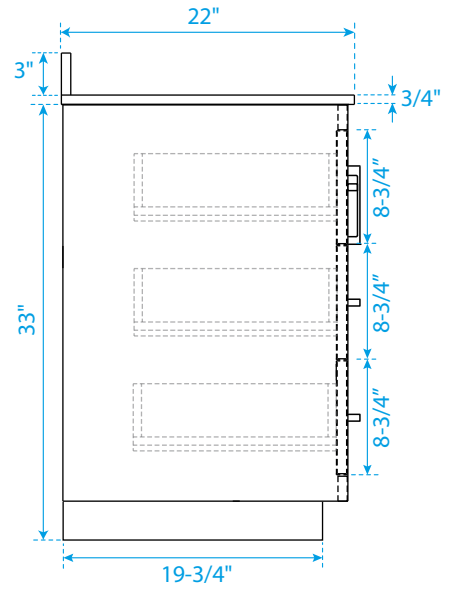

TOP VIEW OF VANITY CABINET

*Note: Due to high probability of breakage, the backsplash comes in two pieces, cut from the same piece. All measurements are $\pm 1/4"$.