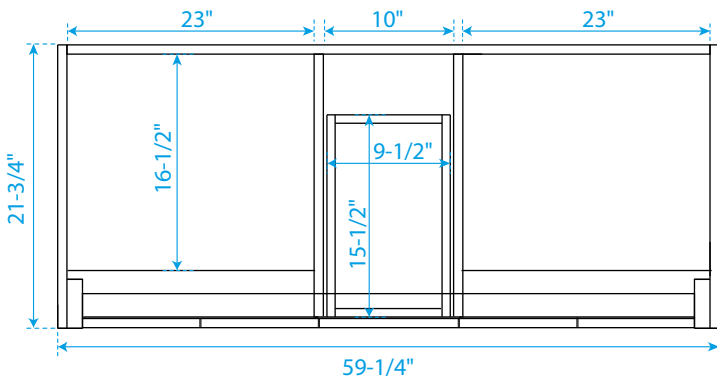

TOP VIEW OF VANITY CABINET

*Note: Due to high probability of breakage, the backsplash comes in two pieces, cut from the same piece. All measurements are $\pm 1/4"$.