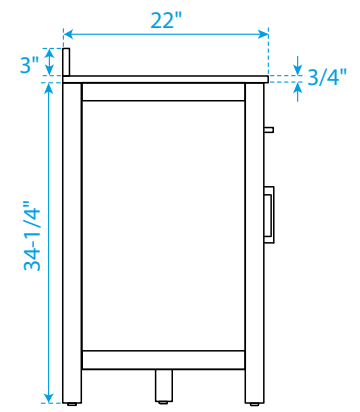

TOP VIEW OF VANITY CABINET

*Note: Due to high probability of breakage, the backsplash comes in two pieces, cut from the same piece. All measurements are ±1/4".