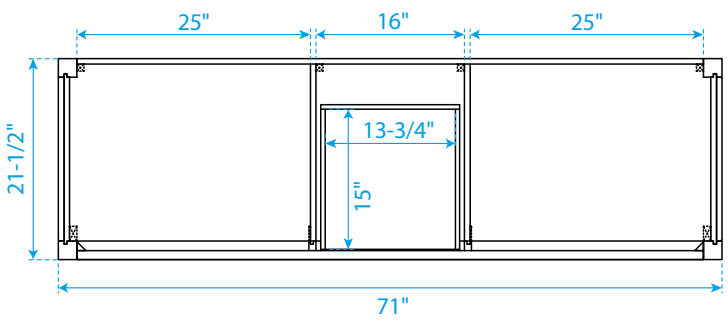

TOP VIEW OF VANITY CABINET

*Note: Due to high probability of breakage, the backsplash comes in two pieces, cut from the same piece. All measurements are ±1/4".