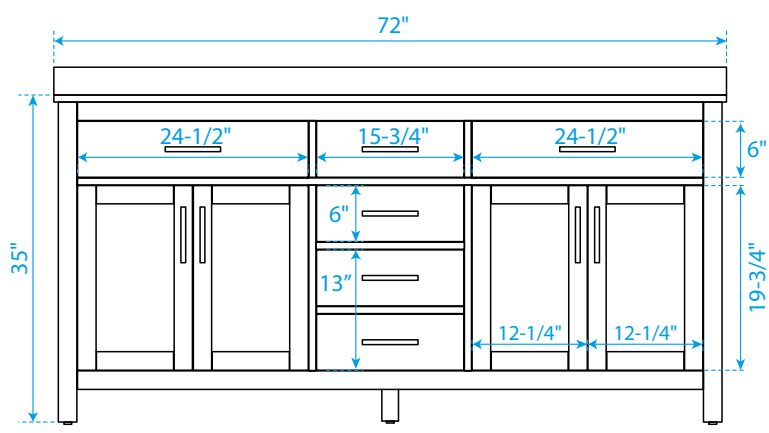

TOP VIEW OF VANITY CABINET

*Note: Due to high probability of breakage, the backsplash comes in two pieces, cut from the same piece. All measurements are ±1/4".