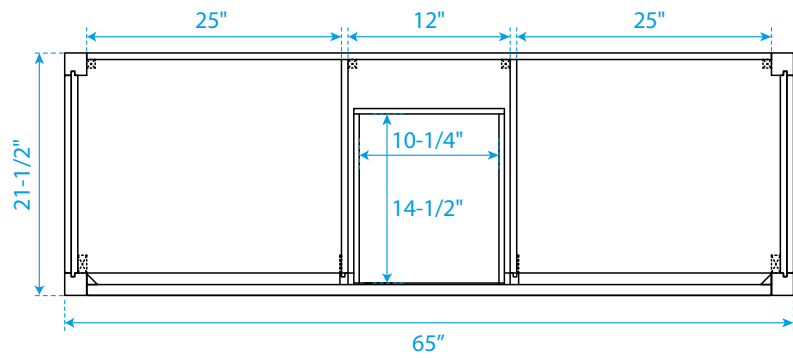

TOP VIEW OF VANITY CABINET

\*Note: Due to high probability of breakage, the backsplash comes in two pieces, cut from the same piece. All measurements are  $\pm 1/4$ ".