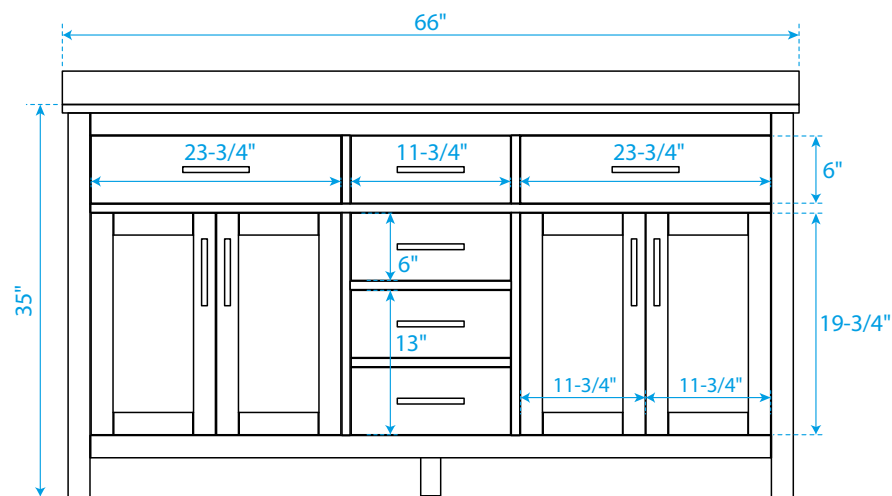

TOP VIEW OF VANITY CABINET

\*Note: Due to high probability of breakage, the backsplash comes in two pieces, cut from the same piece. All measurements are  $\pm 1/4$ ".