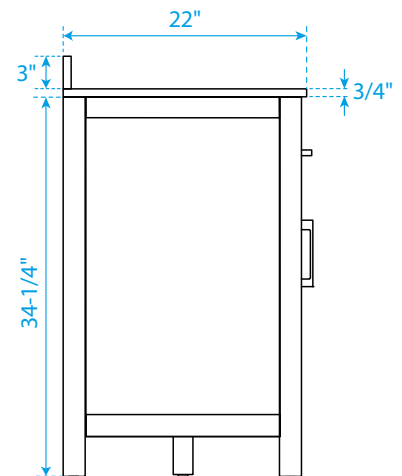

TOP VIEW OF VANITY CABINET

\*Note: Due to high probability of breakage, the backsplash comes in two pieces, cut from the same piece. All measurements are  $\pm 1/4$ ".