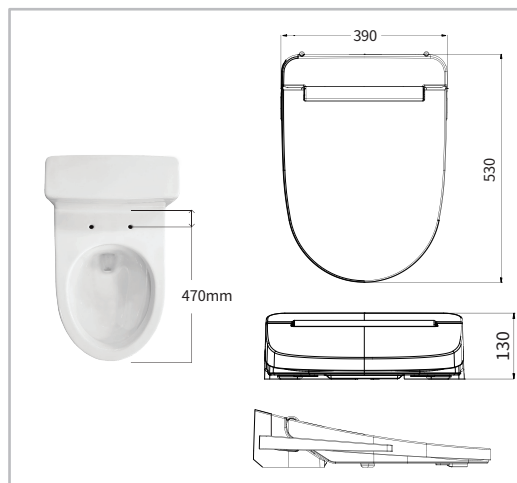

Required Electrical Service

- 120V / 60Hz

Codes / Standards

- cETL Certificate
- CE Certificate
- GB Certificate

Included Components

- Template
- Remote Control
- Manuals
- Hose
- T-valve
- Base Bracket X 1
- Bolt Bracket X 2
- Screw M/S X 2
- Insert Rubber Nut X 2
- Washer X 2
- Battery X 3

Notes

- Install this product according to the installation instructions.

Elongated

Round