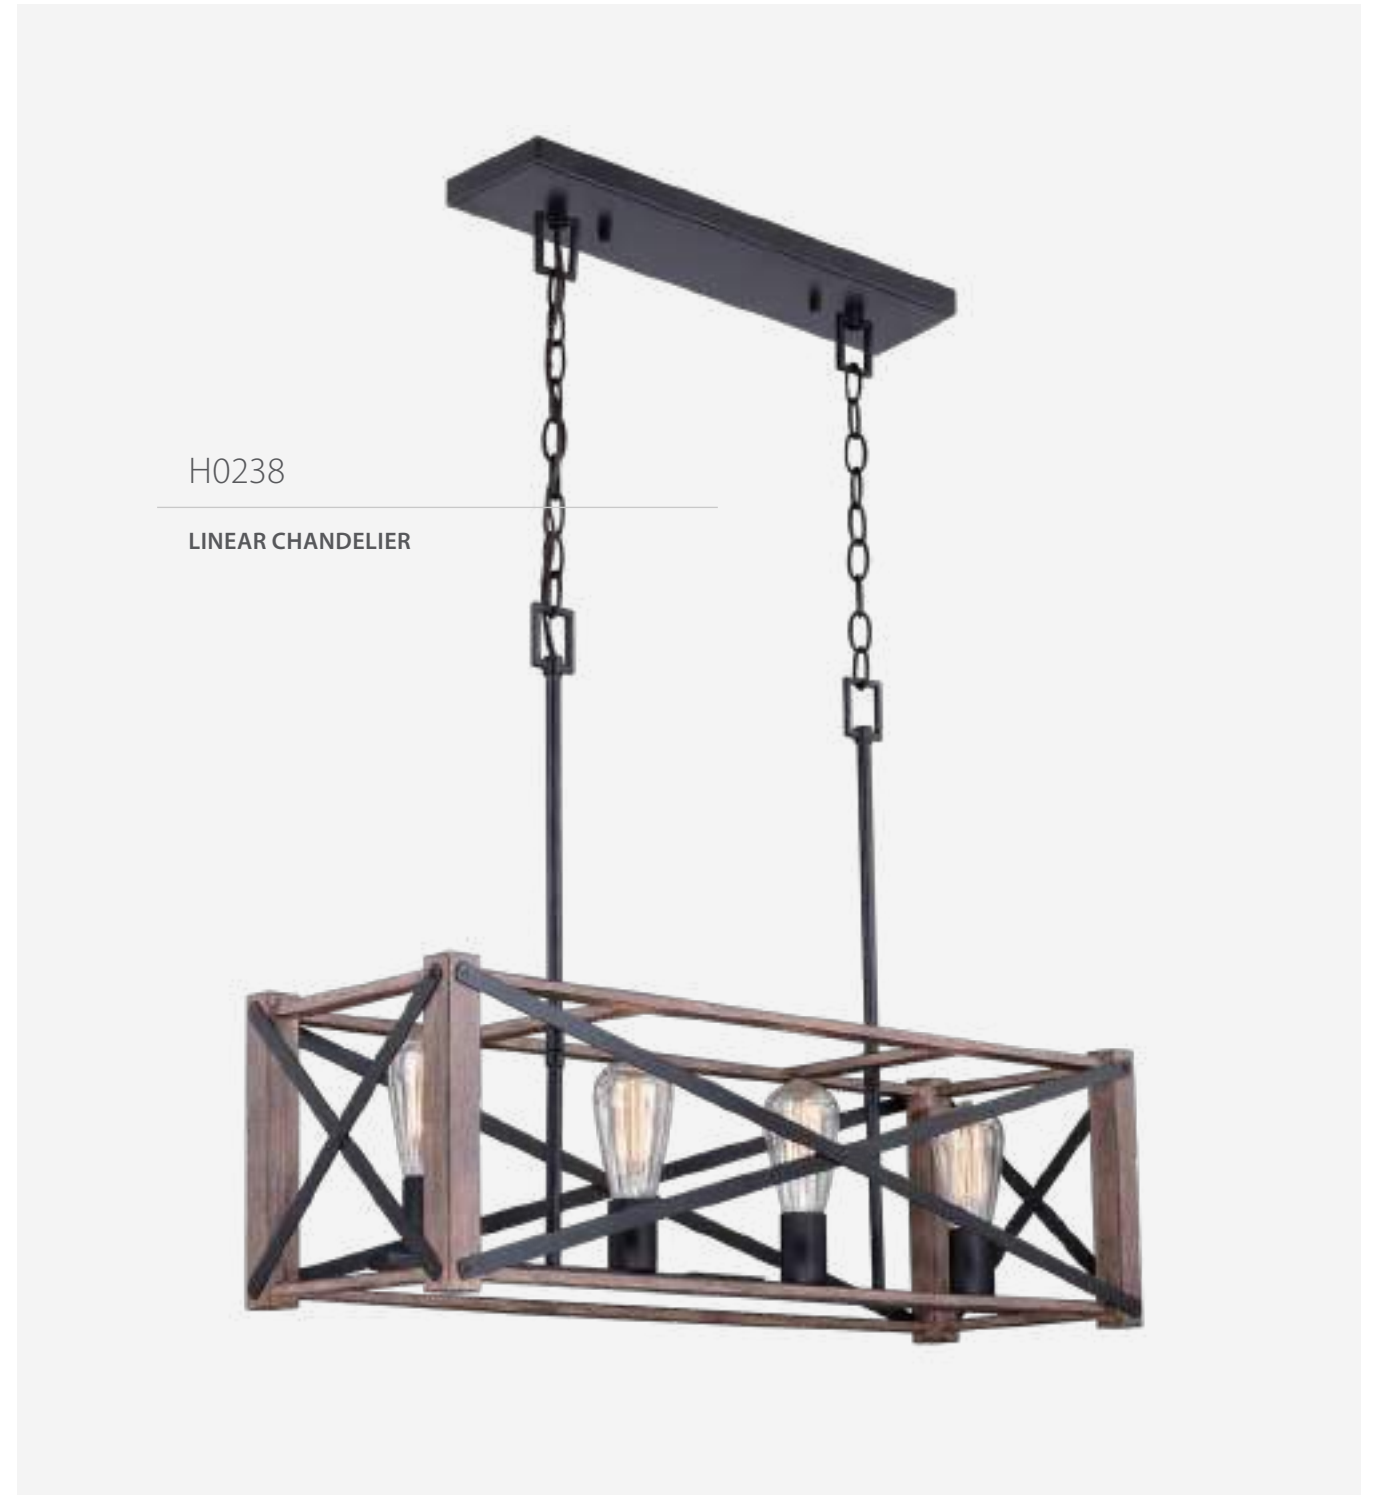

H0221

LINEAR CHANDELIER

ITEM NO	COLLECTION NAME	FINISH NAME	SHADE NAME	ITEM WIDTH	ITEM HEIGHT	ITEM DEPTH	WIRE LENGTH	CHAIN LENGTH	LAMPING
H0238	Colton	Rustic Oak and Noble Bronze	–	30.5	22	9.75	192	72	4-60 (M)