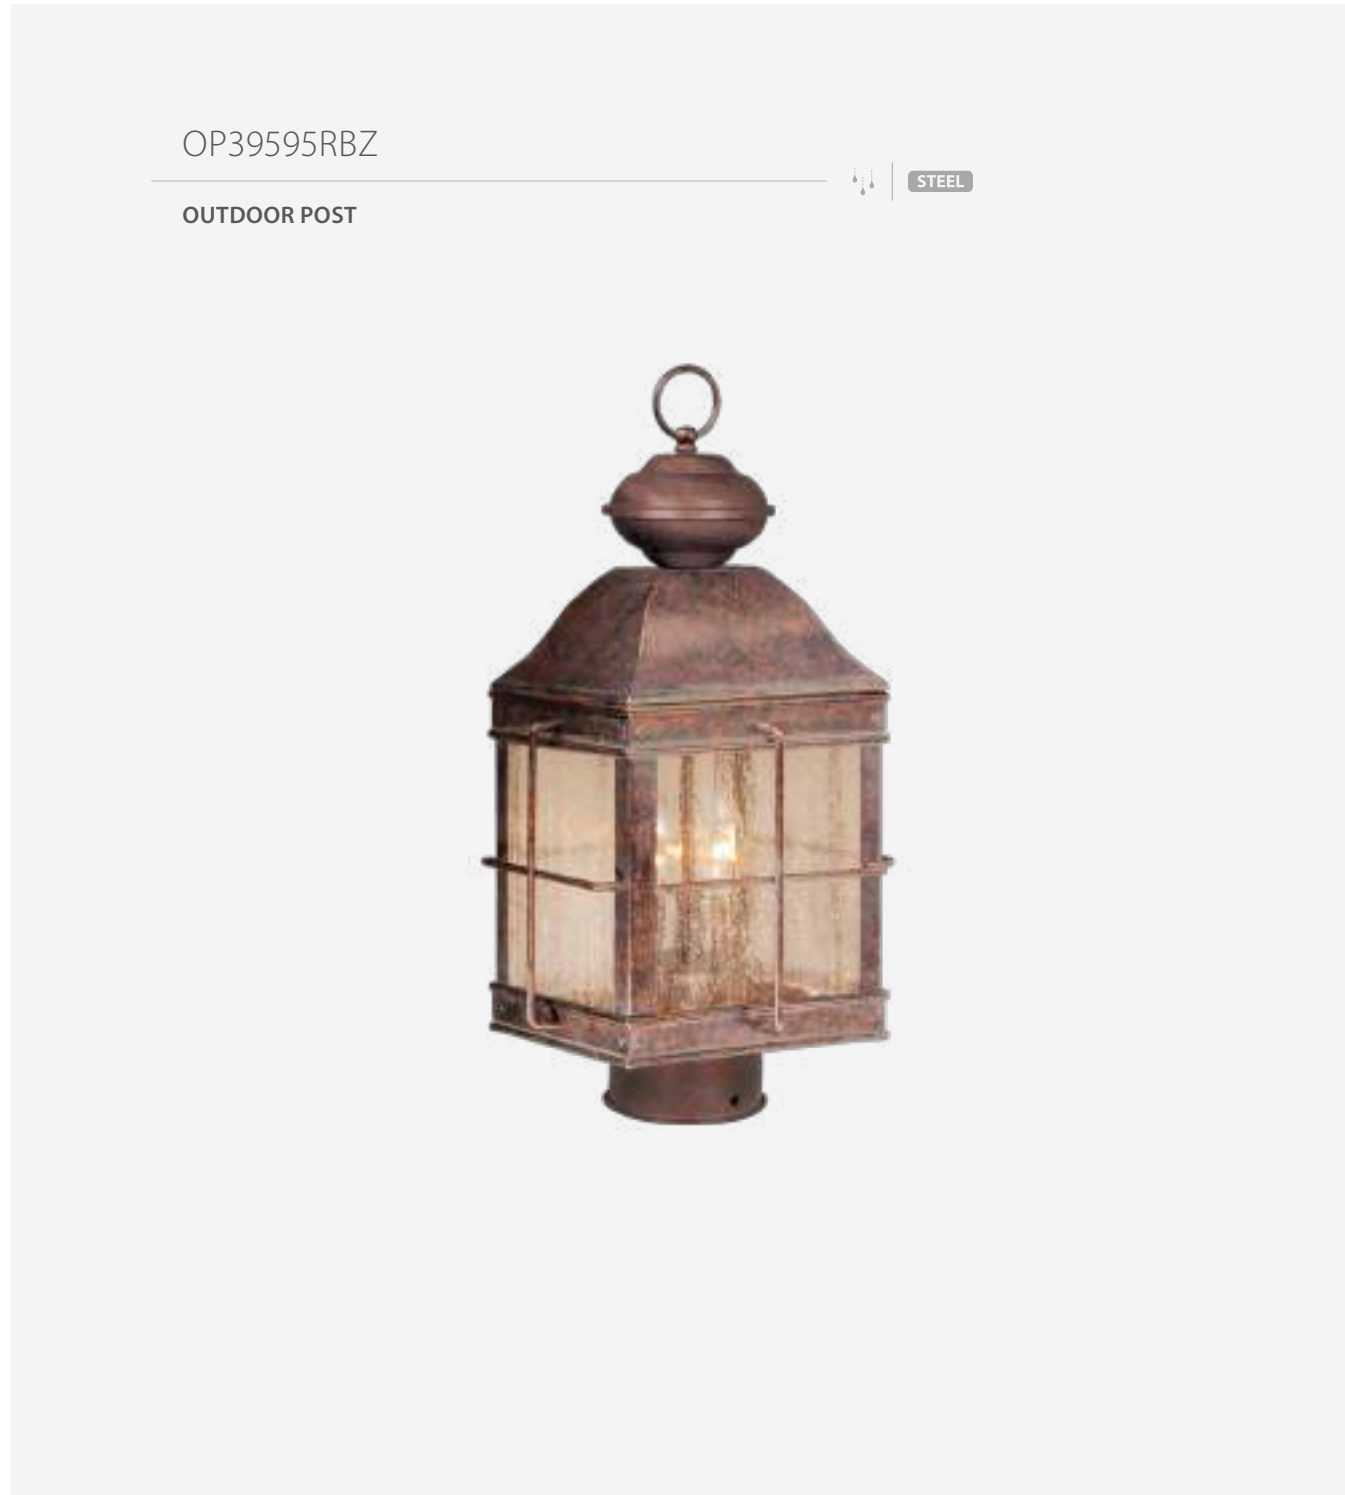

ALUMINUM

REVERE

The Revere collection has a stunning time-honored colonial appeal. Its royal bronze or oil rubbed bronze details and clear seeded glass shades offer an old-world charm to this collection.