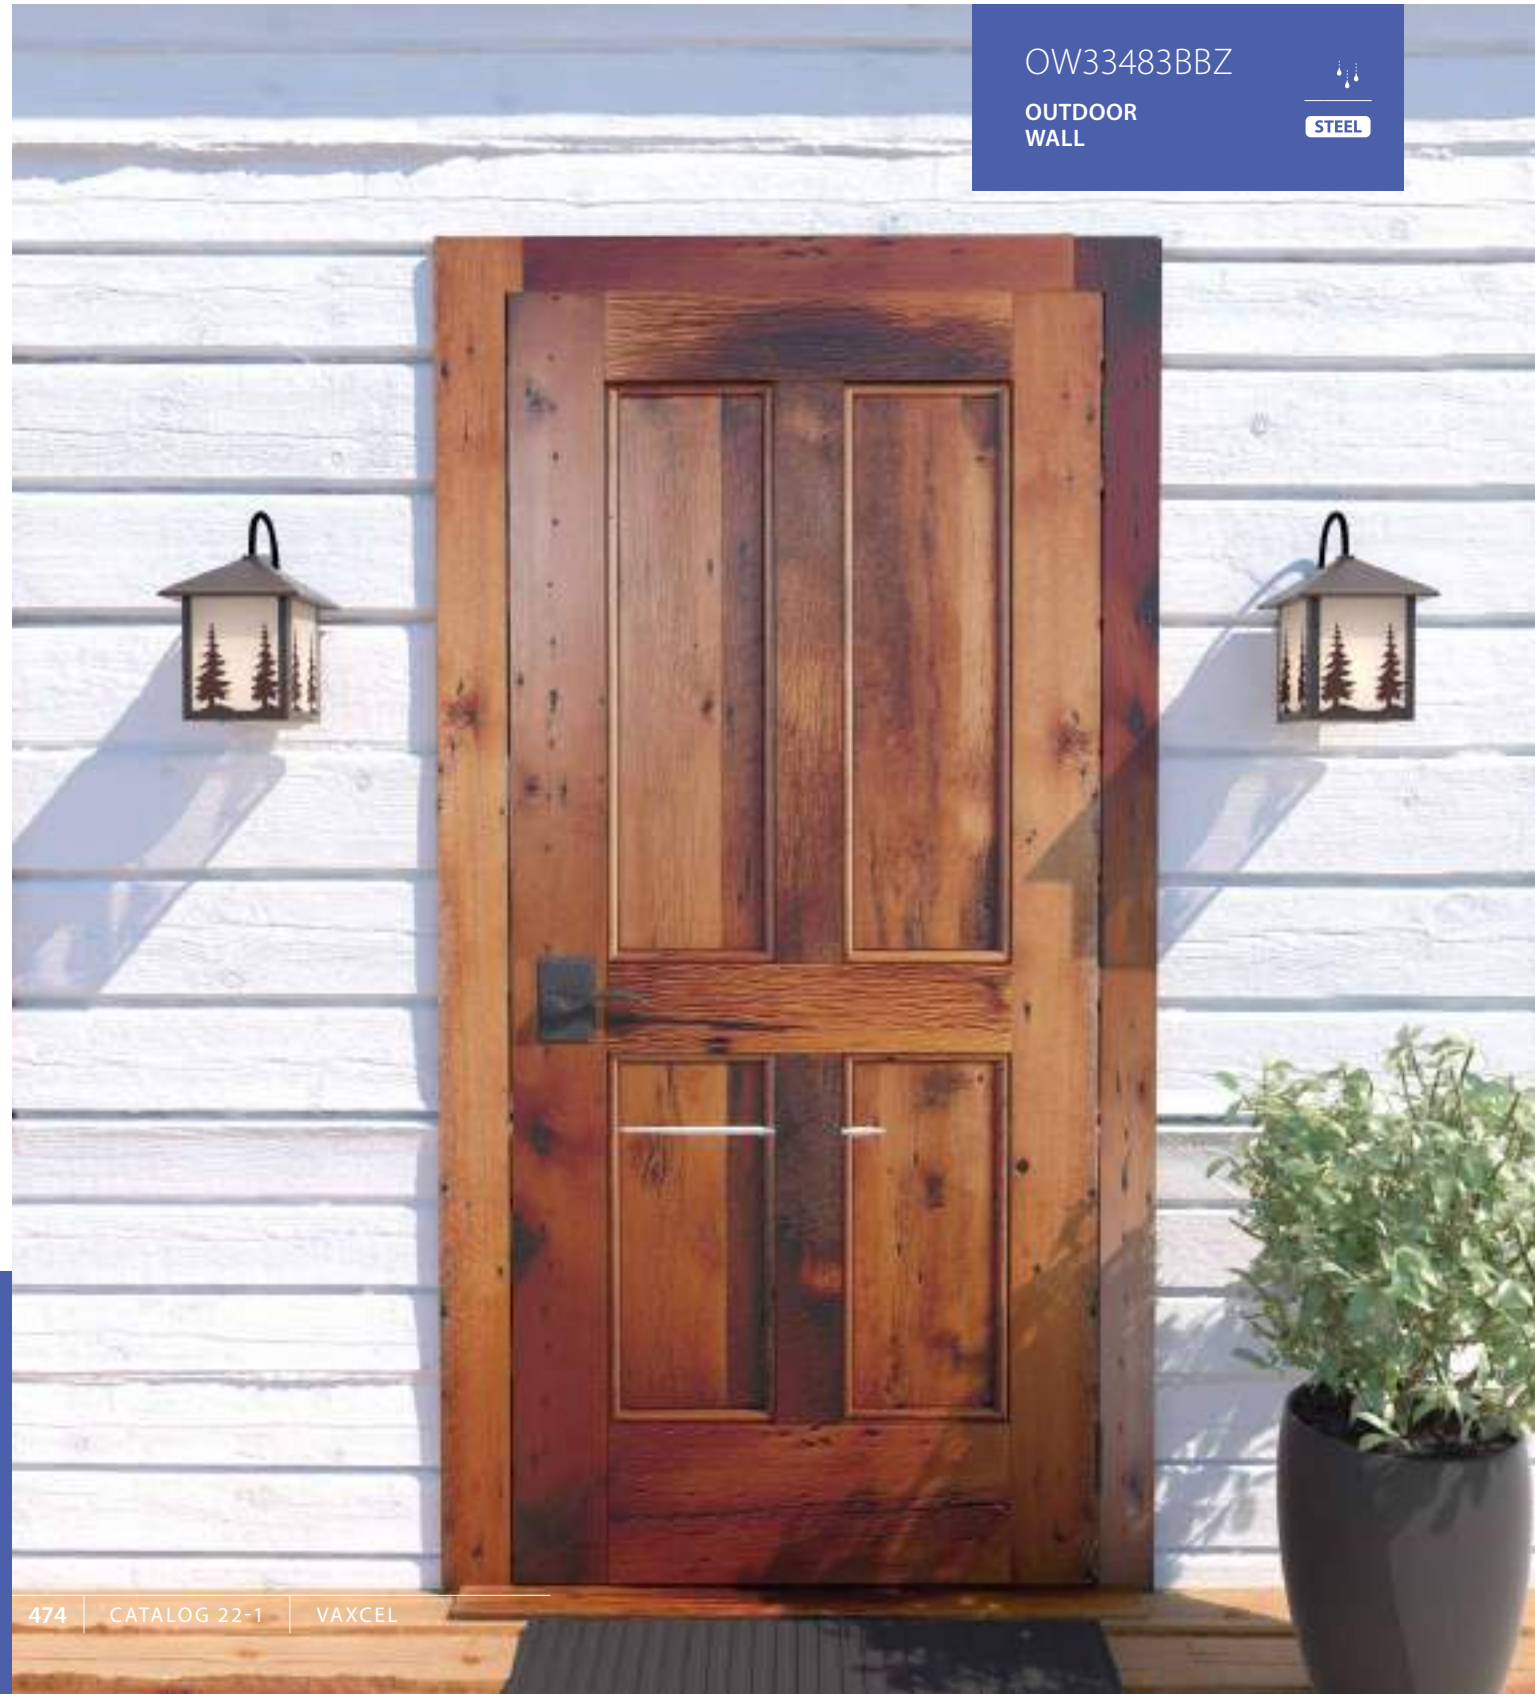

OW24963BBZ

OUTDOOR WALL

STEEL

YOSEMITE

Evoking the spirit of the wilderness, this rustic themed light is clad in a burnished bronze finish and features silhouetted tree imagery atop glowing white tiffany style glass.