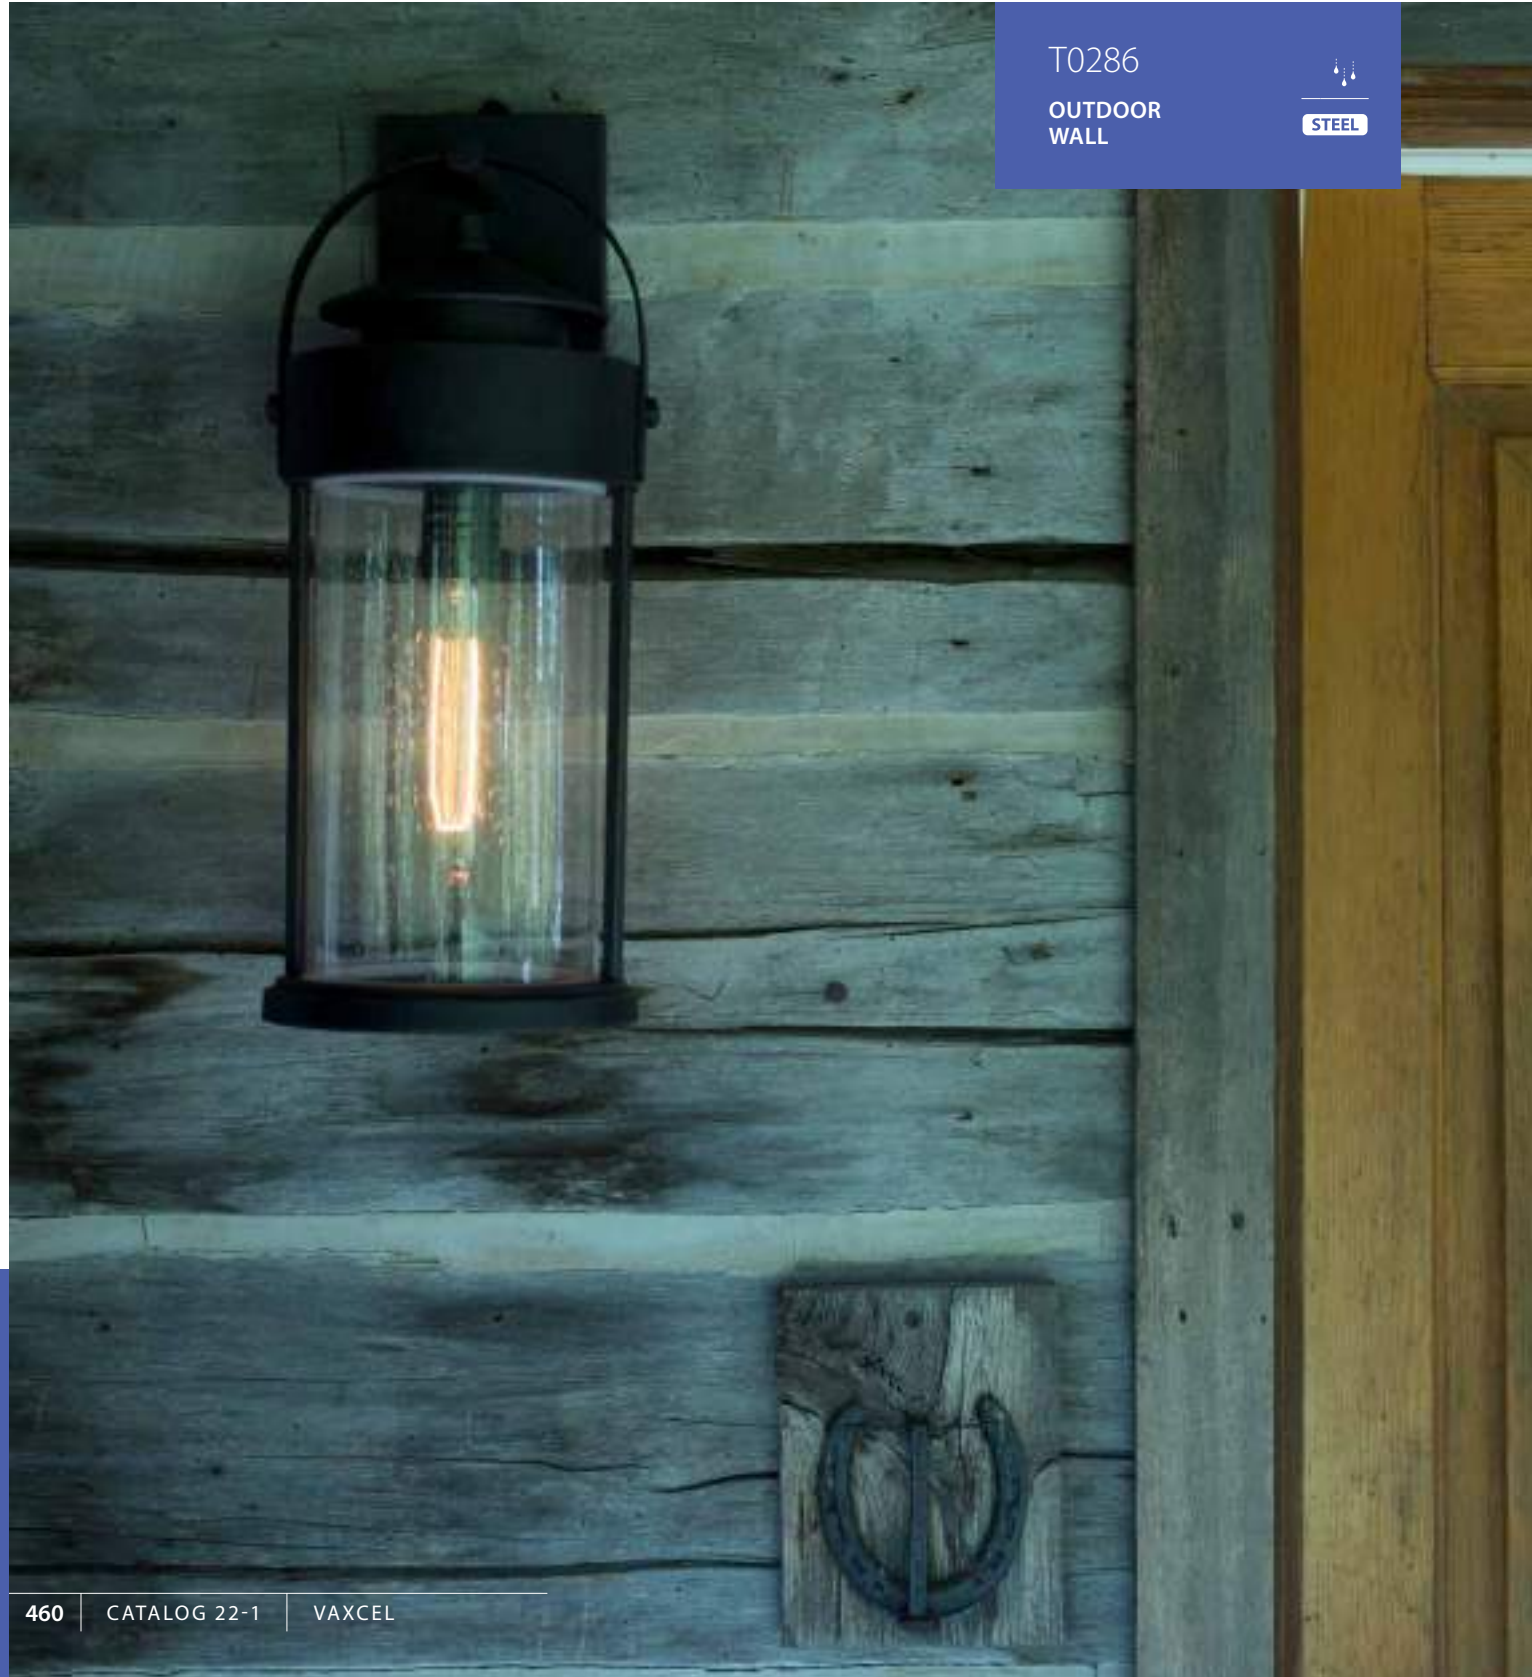

OP33585BBZ

STEEL

OW33553BBZ

STEEL

OW33583BBZ

STEEL

CUMBERLAND

The Cumberland outdoor collection highlights a modern twist on a classic lantern design. When paired with a vintage bulb it's the perfect throwback light source for your home's exterior.