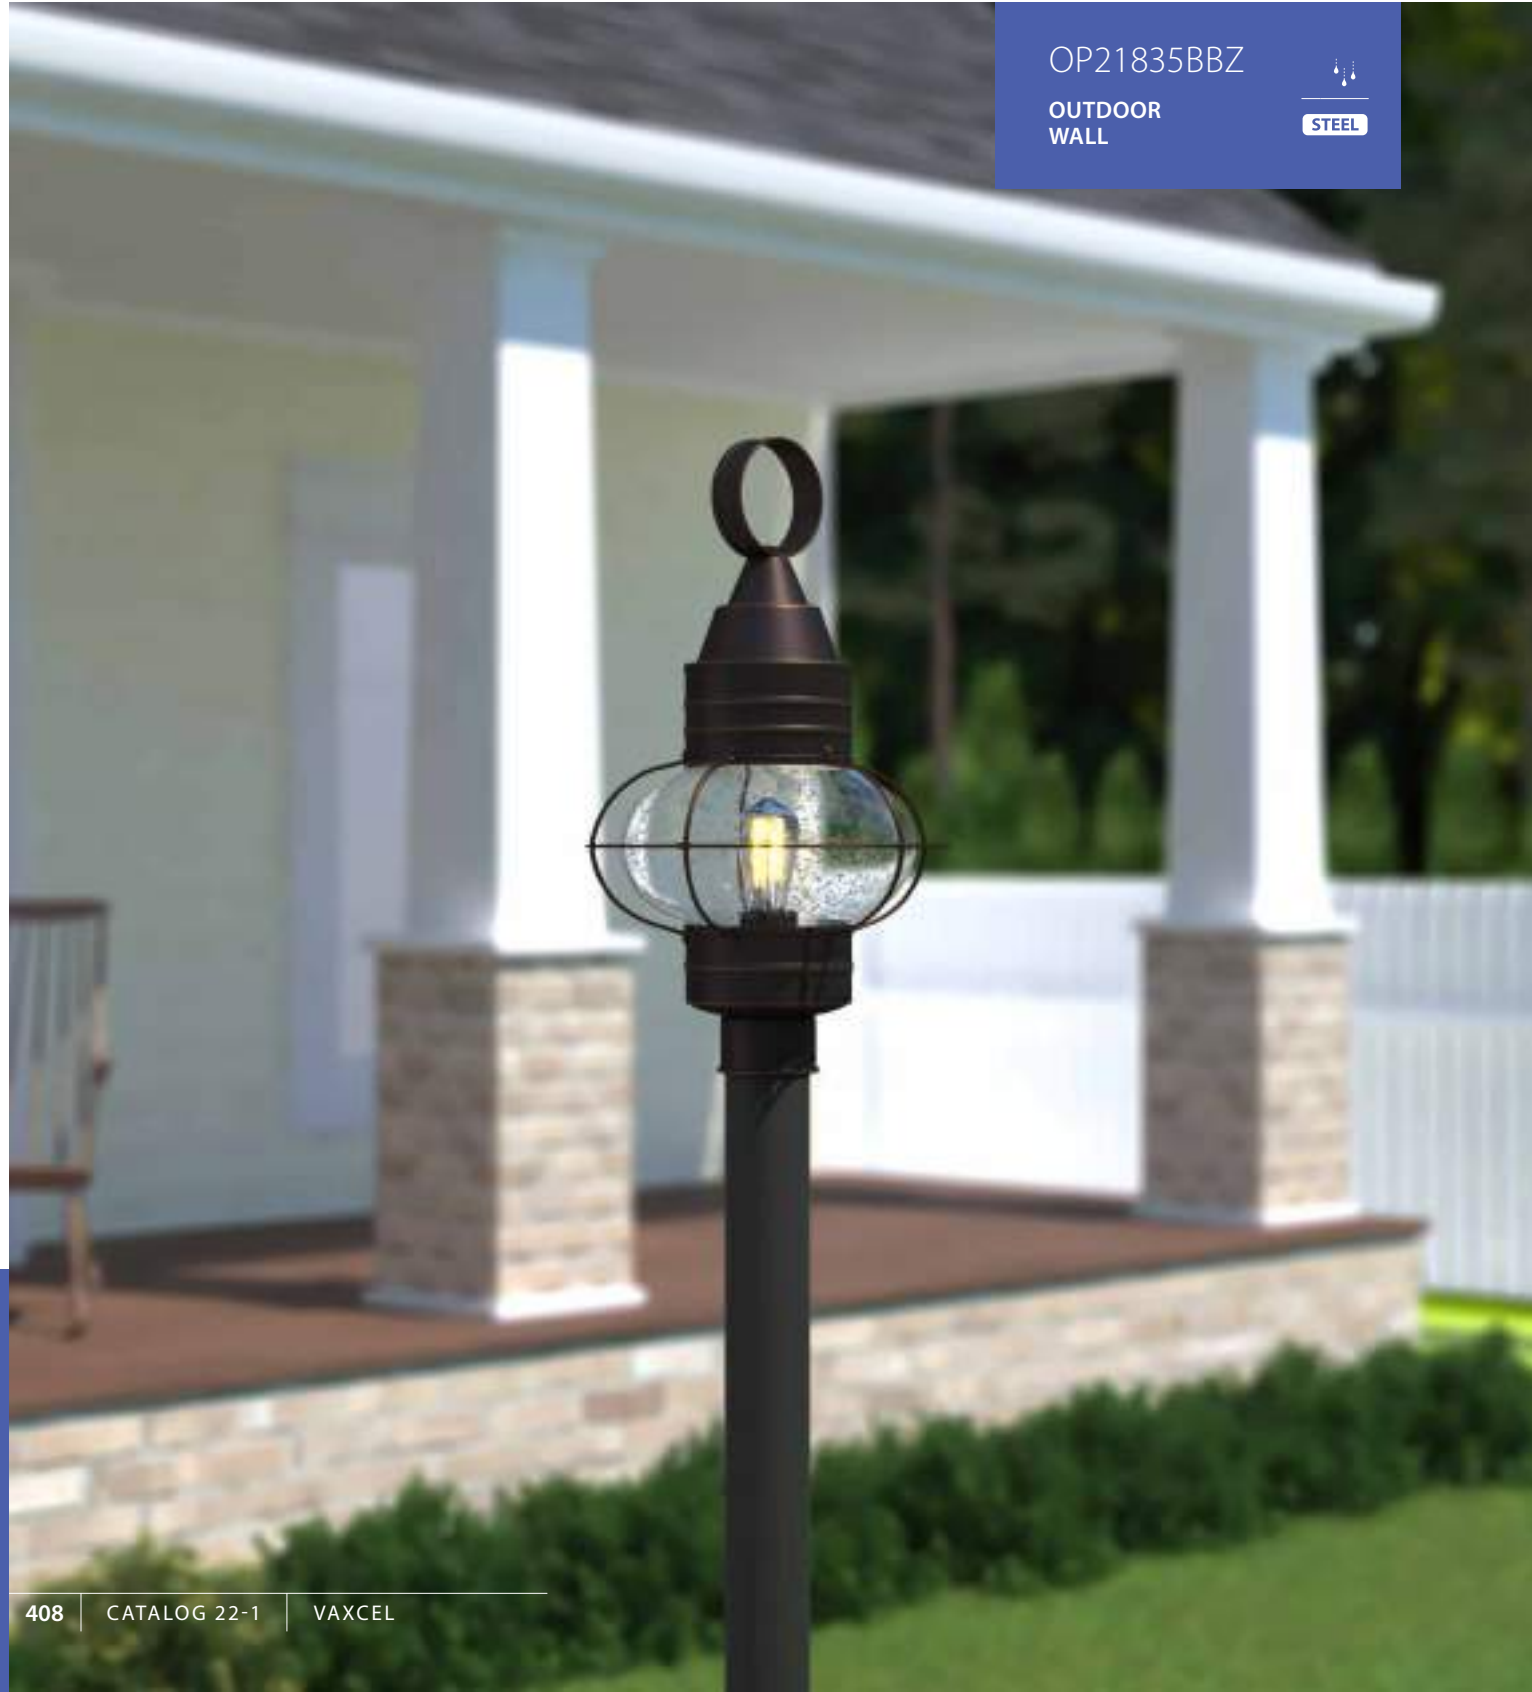

CHATHAM

A traditional nautical lantern, the Chatham takes a classic style and makes it better. The Chatham features sturdy steel construction with clear seeded glass.

OP21835BBZ

OUTDOOR WALL

STEEL

CHATHAM

ALL DIMENSIONS ARE IN INCHES

ITEM NO	FINISH NAME	SHADE NAME	ITEM WIDTH	ITEM HEIGHT	ITEM DEPTH	WIRE LENGTH	LAMPING	LUMENS	MINIMUM CRI	COLOR TEMPERATURE (K)	PHOTO CELL
OP21835BBZ	Burnished Bronze	Clear Seeded Glass	13	22.5	13	6	1-100 (M)	—	—	—	No
CT-OWD080BBZ	Burnished Bronze	Clear Seeded Glass	8	14	9	6	1-9 (LED)	330	73	2900	No
OW21861BBZ	Burnished Bronze	Clear Seeded Glass	6.5	12	7.25	6	1-60 (M)	—	—	—	No
OW21881BBZ	Burnished Bronze	Clear Seeded Glass	8	13.5	8.5	6	1-60 (M)	—	—	—	No
OW21891BBZ	Burnished Bronze	Clear Seeded Glass	10	18	11	6	1-100 (M)	—	—	—	No
T0145	Burnished Bronze	Clear Seeded Glass	13	12	13	6	1-100 (M)	—	—	—	No

continued on next page

BRASS

INTEGRATED LED