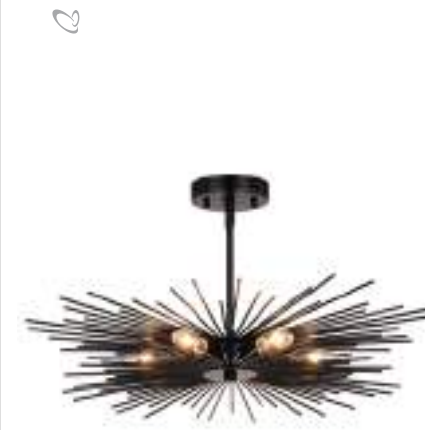

ITEM NO	COLLECTION NAME	FINISH NAME	SHADE NAME	ITEM WIDTH	ITEM HEIGHT	ITEM DEPTH	WIRE LENGTH	ROD QTY X DIMENSIONS	LAMPING
C0228	Nikko	Gold	—	24	9.5	24	9	1 x 3-in., 1 x 6-in.	6-60 (C)
C0227	Nikko	Gold	—	16	9.5	16	9	1 x 3-in., 1 x 6-in.	4-60 (C)
C0256	Nikko	Matte Black	—	24	9.5	24	9	1 x 3-in., 1 x 6-in.	6-60 (C)
C0259	Nikko	Matte Black	—	16	9.5	16	9	1 x 3-in., 1 x 6-in.	4-60 (C)
C0162	Estelle	Natural Brass	—	24	14.5	24	6	—	6-60 (M)
C0163	Estelle	Polished Nickel	—	17	11.5	17	6	—	3-60 (M)
C0164	Estelle	Natural Brass	—	17	11.5	17	6	—	3-60 (M)

continued on next page

C0227

C0256

C0163

C0164