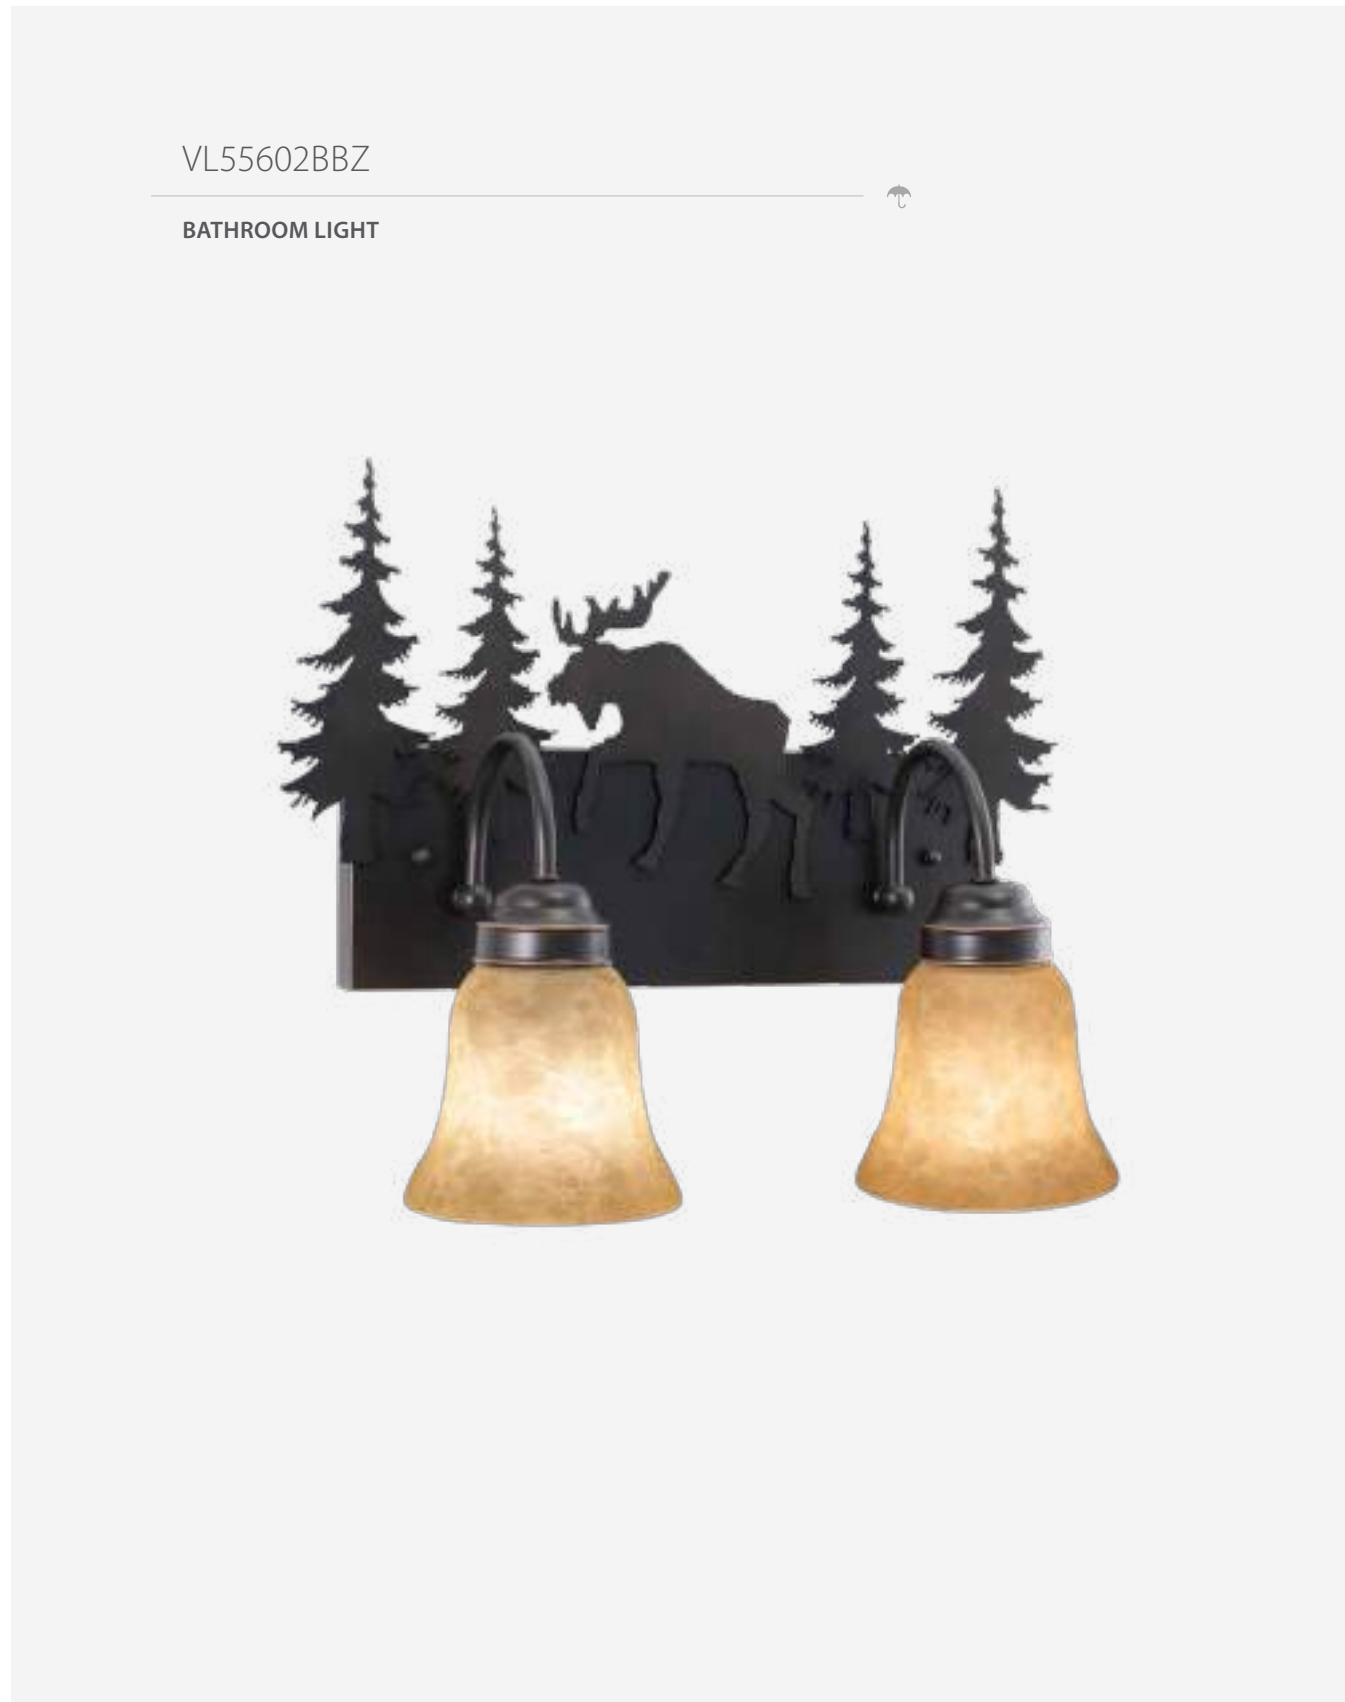

ITEM NO	COLLECTION NAME	FINISH NAME	SHADE NAME	ITEM WIDTH	ITEM HEIGHT	ITEM DEPTH	WIRE LENGTH	LAMPING
VL55602BBZ	Yellowstone	Burnished Bronze	Amber Flake Glass	16.75	13.75	7.75	6	2-100 (M)
VL55603BBZ	Yellowstone	Burnished Bronze	Amber Flake Glass	24.75	13.75	7.75	6	3-100 (M)
VL55604BBZ	Yellowstone	Burnished Bronze	Amber Flake Glass	33	14	8	6	4-100 (M)

continued on next page