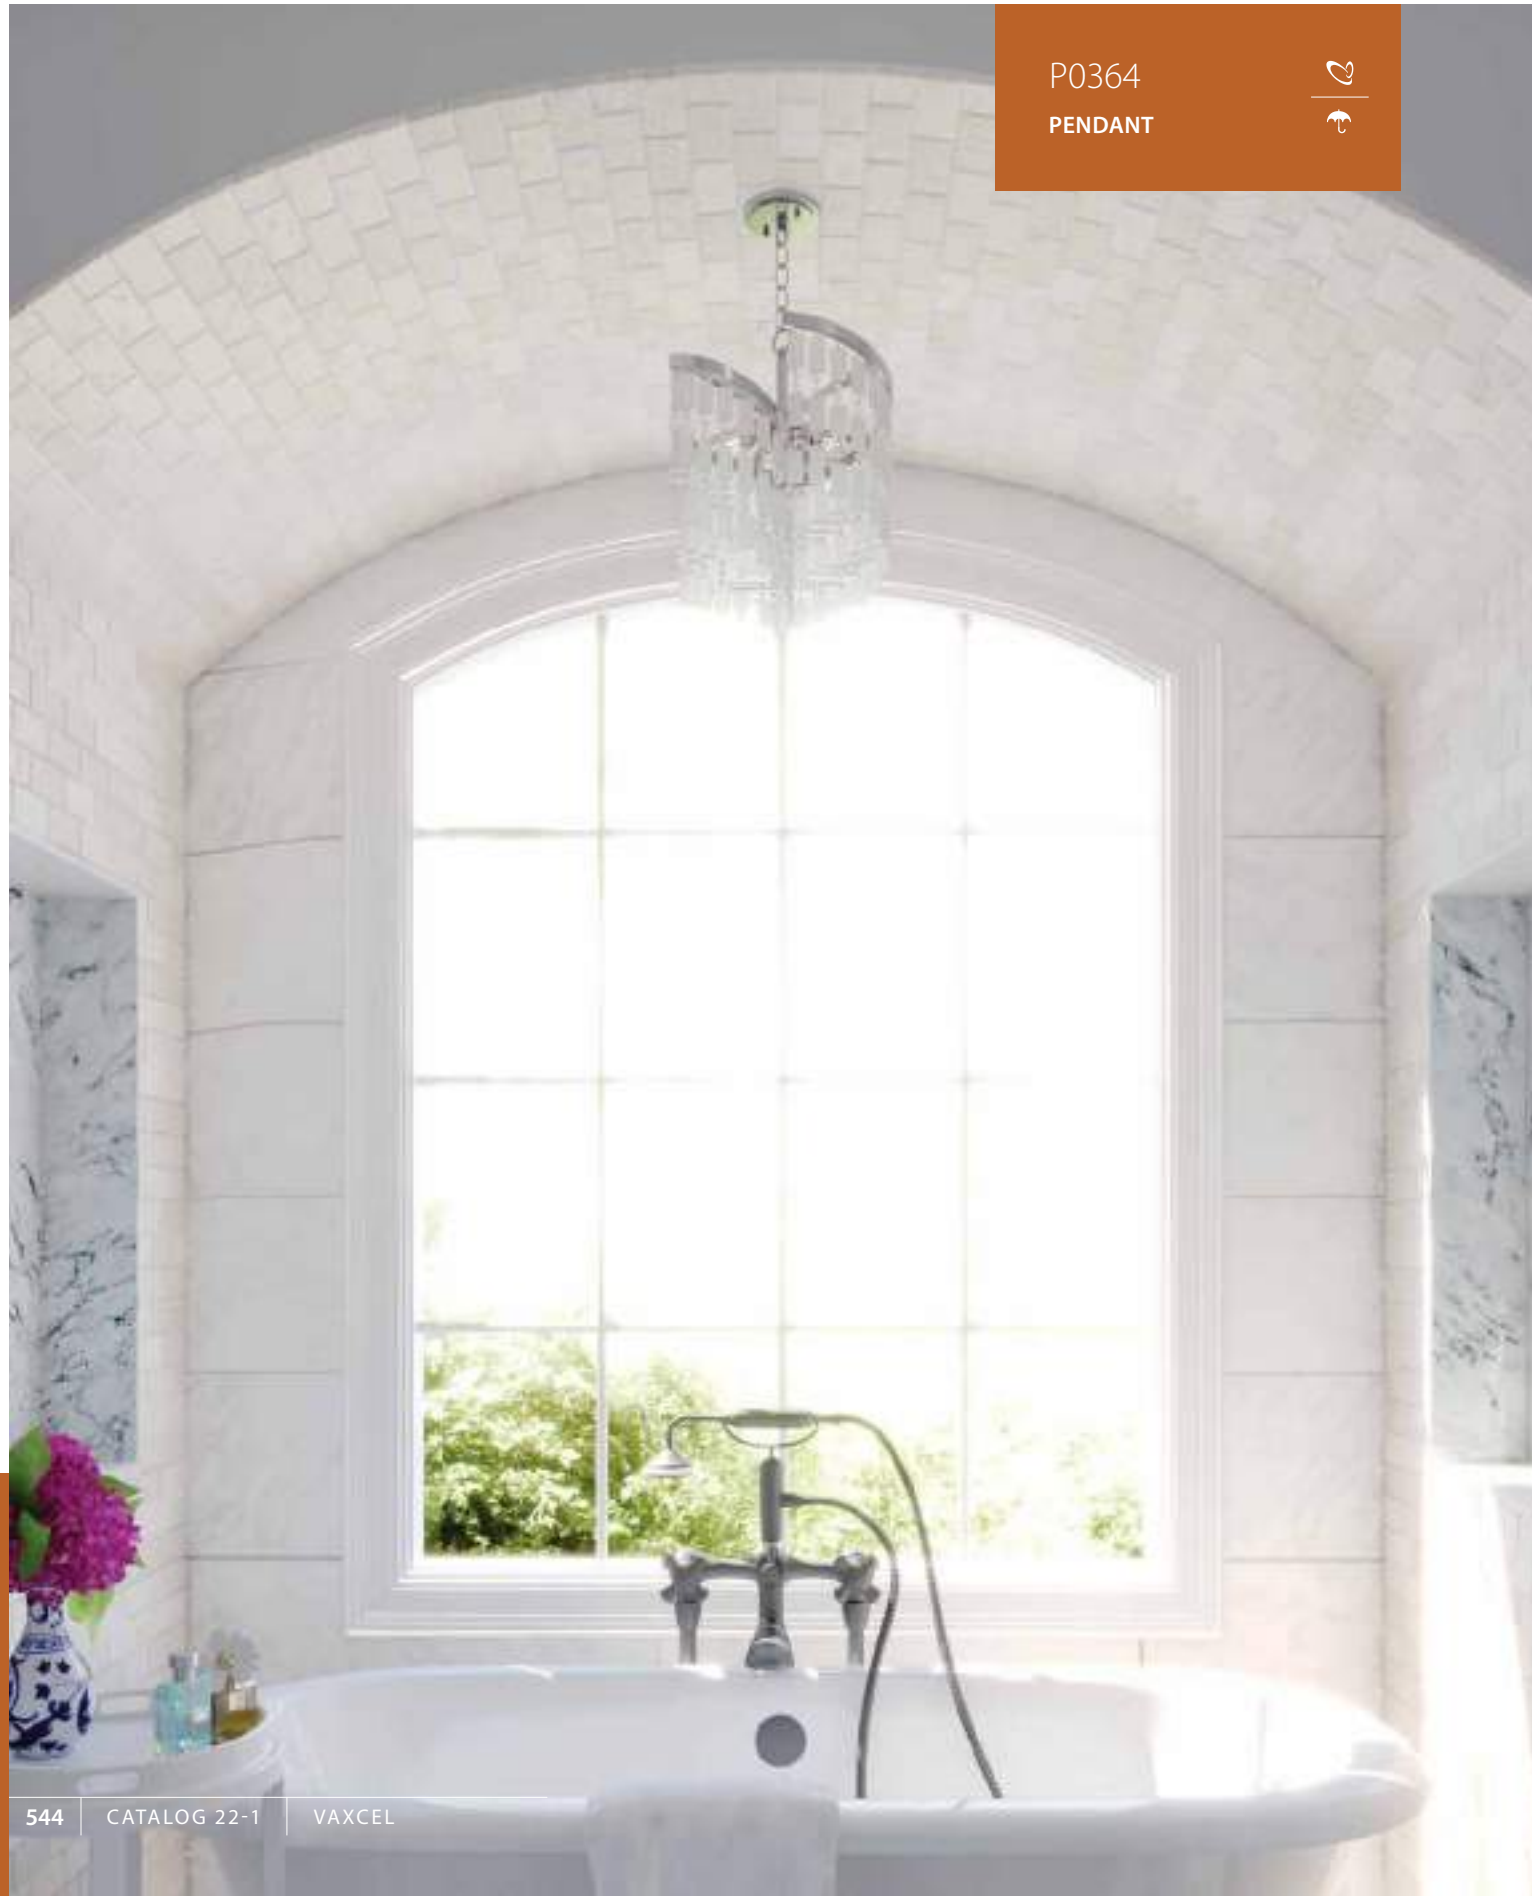

CH55706BBZ

CP-CHB006BW

H0016

H0135

H0170

H0198

P0364
PENDANT

ITEM NO	COLLECTION NAME	FINISH NAME	SHADE NAME	ITEM WIDTH	ITEM HEIGHT	ITEM DEPTH	WIRE LENGTH	CORD LENGTH	CHAIN LENGTH	LAMPING
P0364	Isabel	Satin Nickel	Capiz Shell and Clear Crystal	16	20.5	16	192	-	72	4-60 (C)
P0315	Ainslie	Satin Nickel	Clear Glass	11.75	16.25	11.75	144	144		1-60 (M)