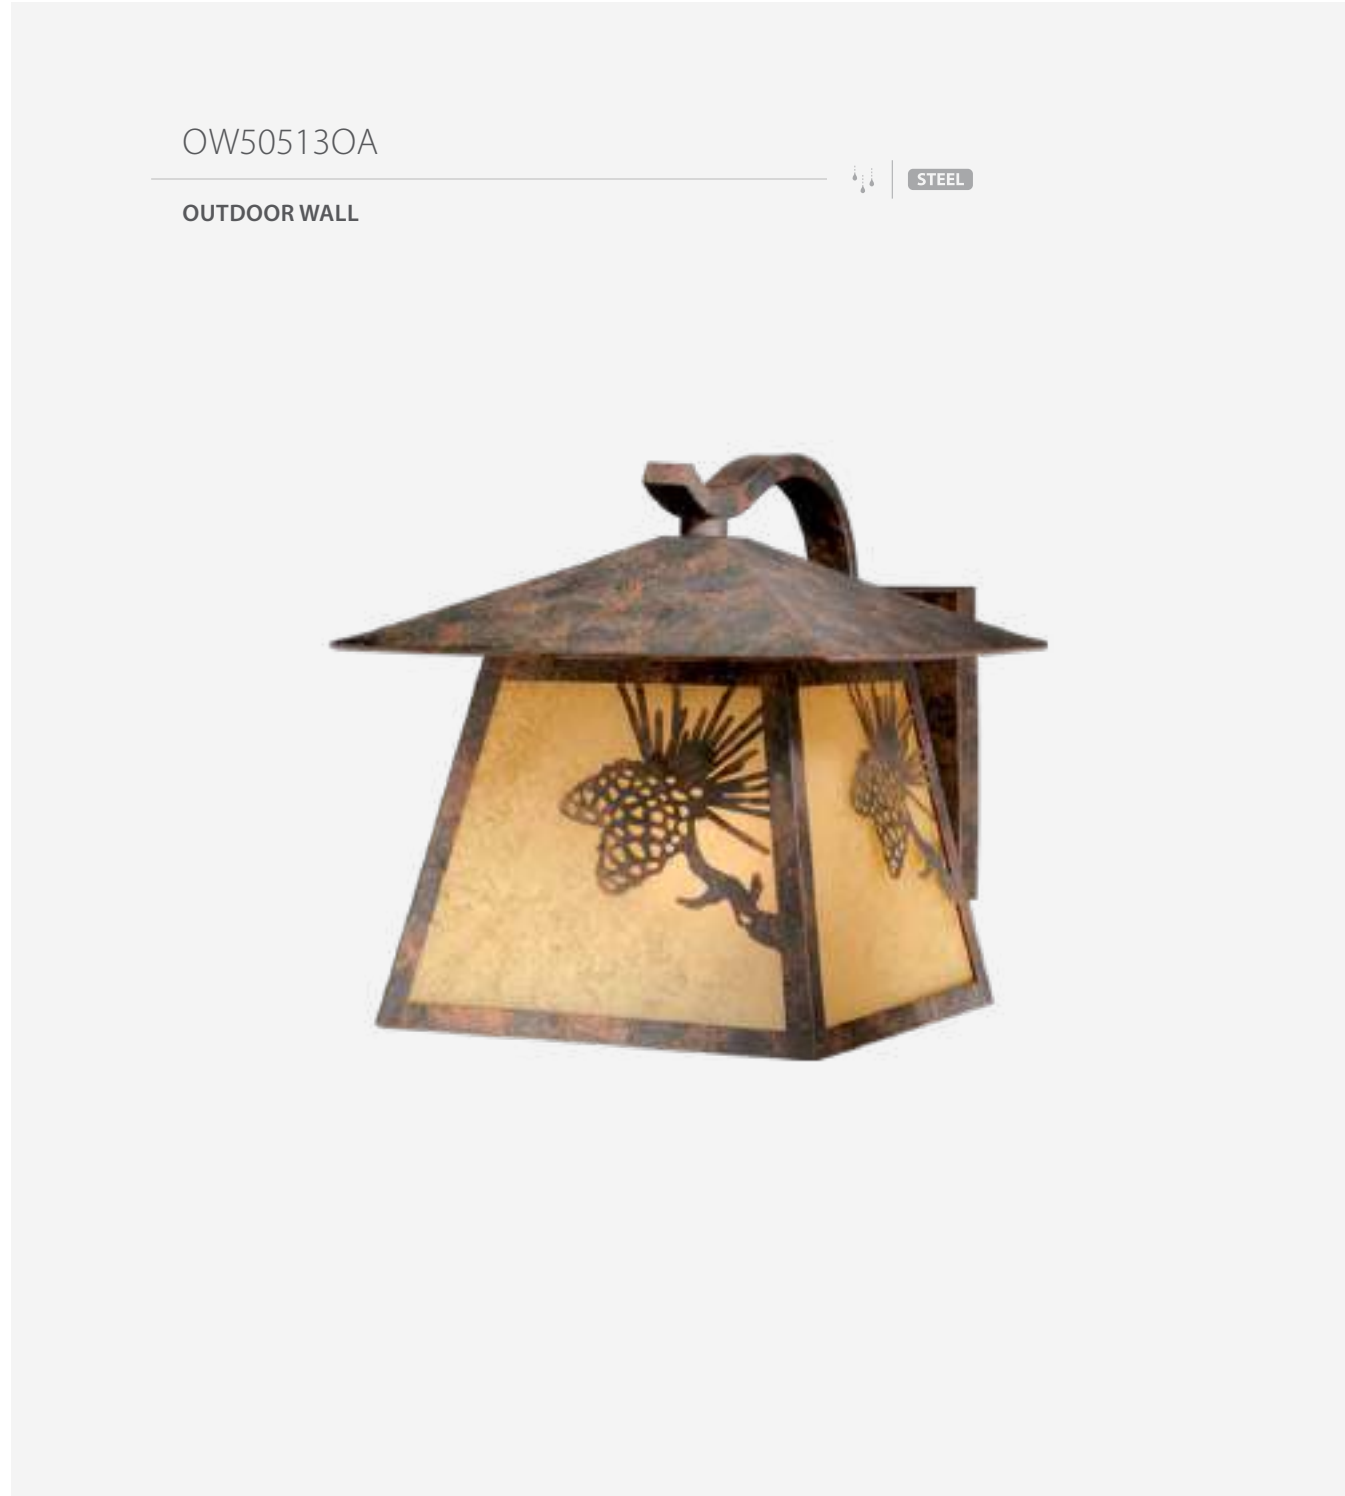

T0109

STEEL

T0110

STEEL

WHITEBARK

Evoking the spirit of the wilderness, this rustic themed wall light features a pinecone silhouette.

OW505130A

OUTDOOR WALL