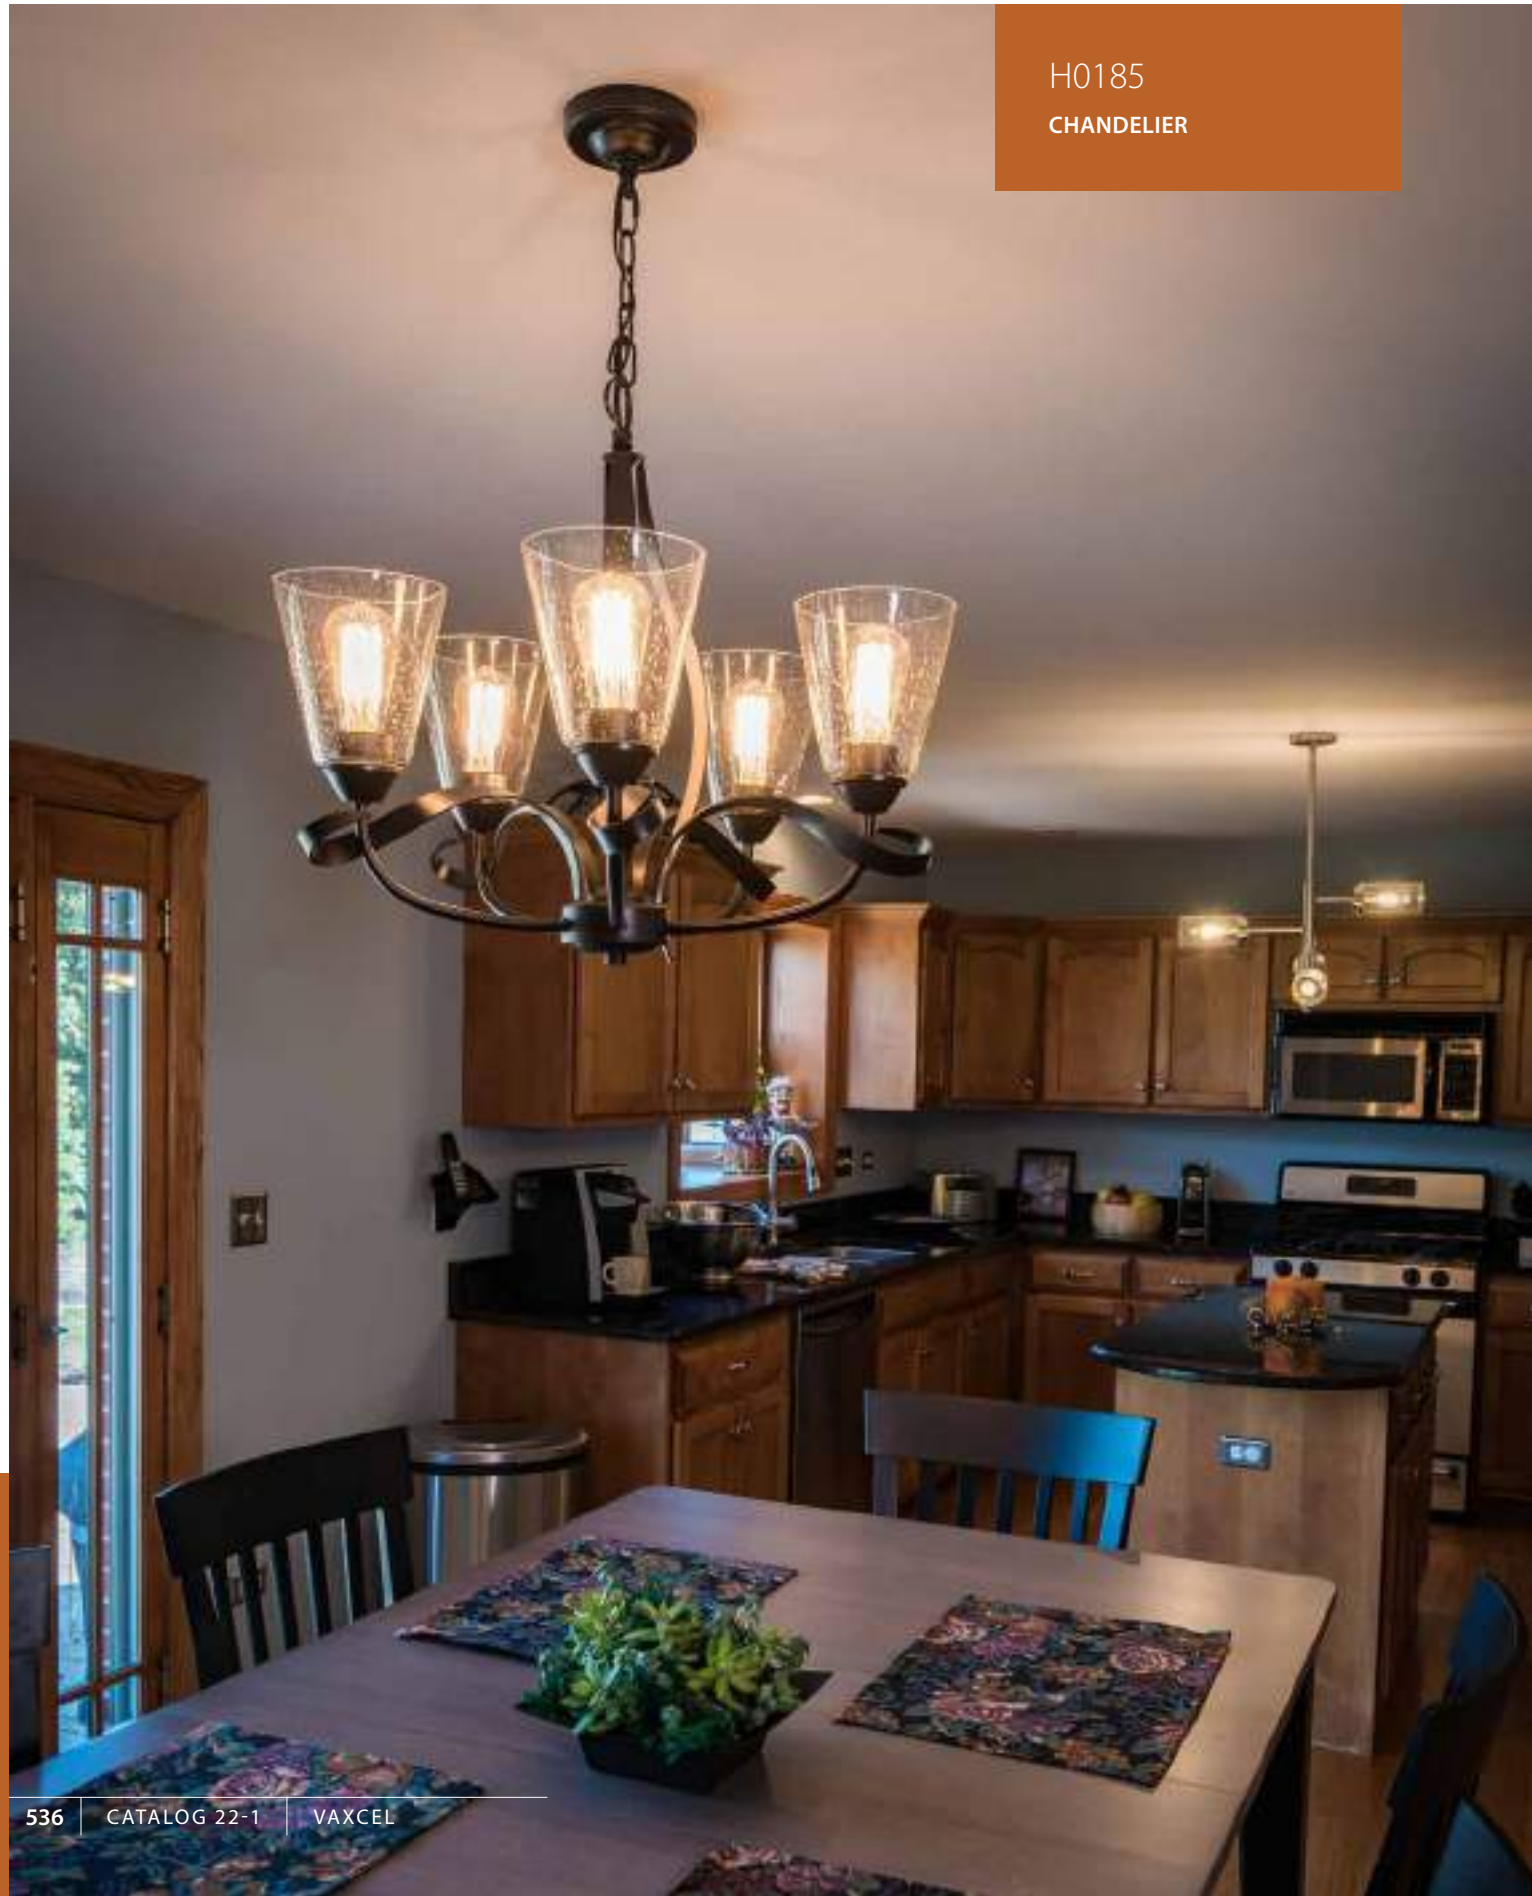

H0185
CHANDELIER