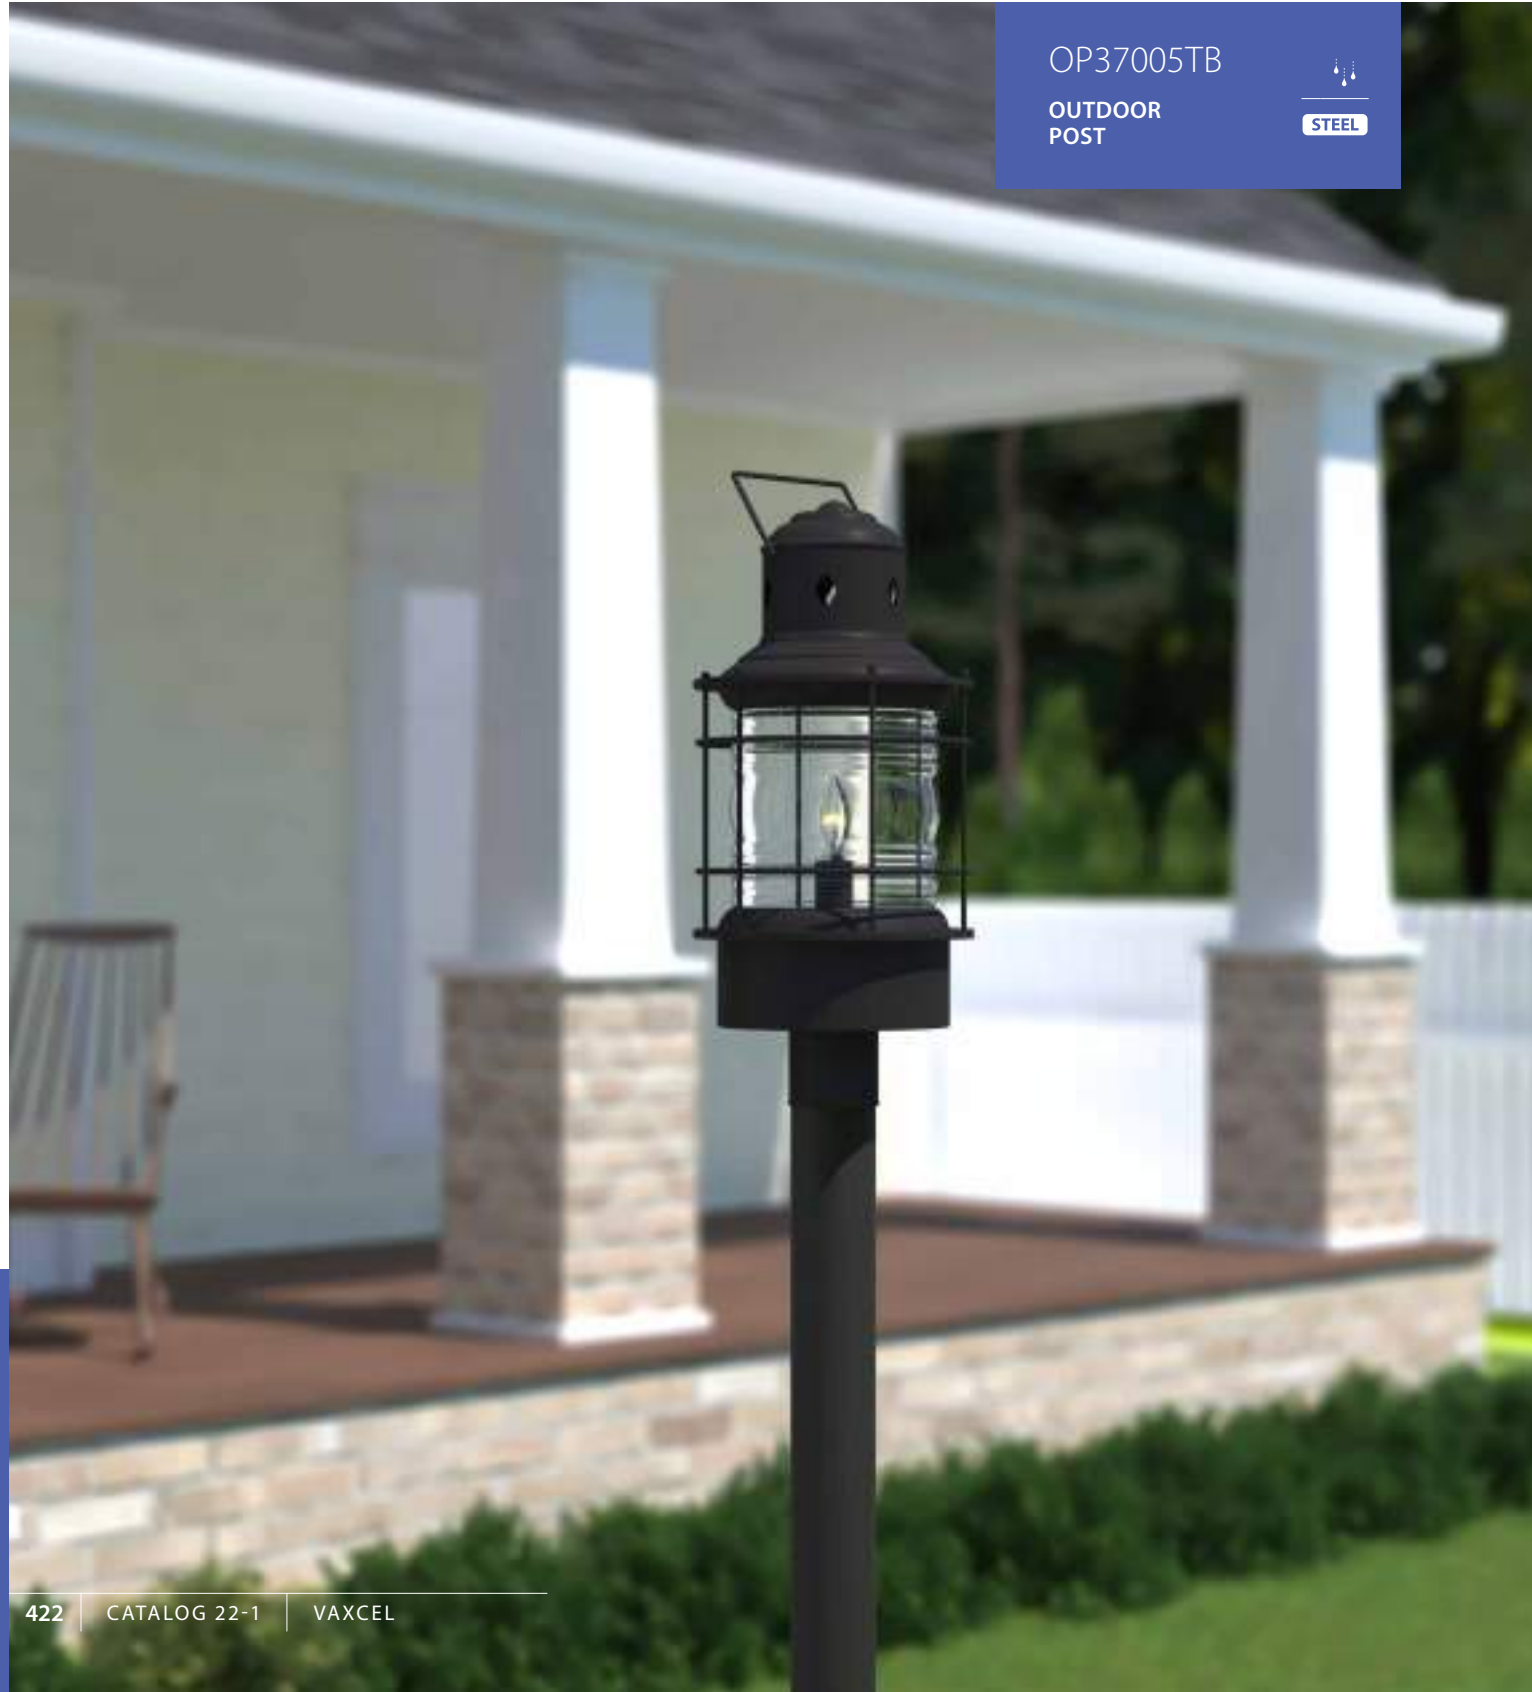

HYANNIS

An iconic nautical-style design, the Hyannis collection will bring a coastal New England feel to your home's exterior. Available in various sizes and finishes, the options are plentiful.

OP37005TB

OUTDOOR
POST

STEEL

HYANNIS

ALL DIMENSIONS ARE IN INCHES

ITEM NO	FINISH NAME	SHADE NAME	ITEM WIDTH	ITEM HEIGHT	ITEM DEPTH	WIRE LENGTH	CHAIN LENGTH	LAMPING	PHOTO CELL
OP37005TB	Textured Black	Clear Ribbed Glass	10	23	10	6	—	1-150 (M)	No
OW37051TB	Textured Black	Clear Ribbed Glass	5.5	12.25	6.75	6	—	1-60 (M)	No
OW37081TB	Textured Black	Clear Ribbed Glass	8	18	10	6	—	1-100 (M)	No
T0167	Textured Black	Clear Ribbed Glass	12.63	7.5	12.63	6	—	2-60 (M)	No

continued on next page

OW37051TB

STEEL