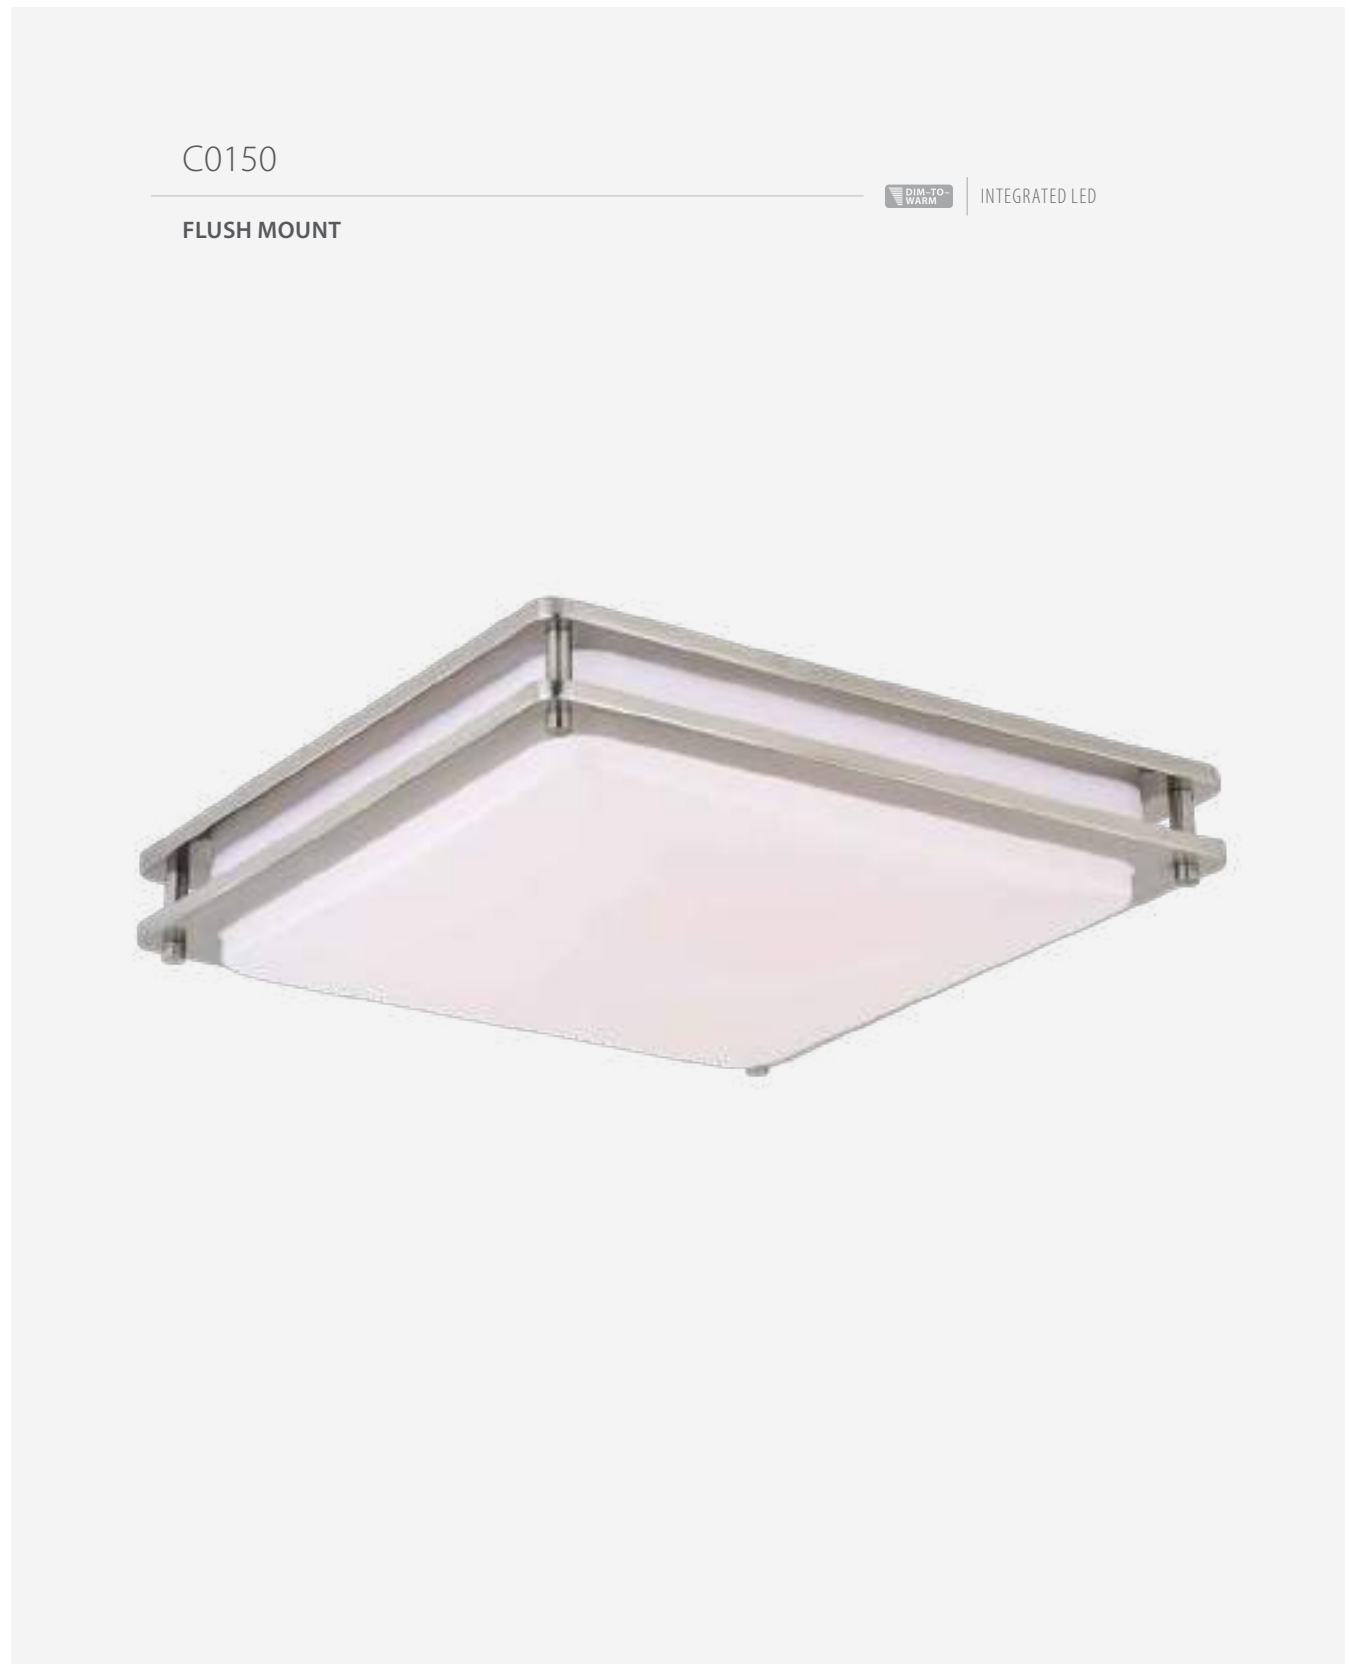

C0150

FLUSH MOUNT

INTEGRATED LED

NATURALUX

ITEM NO	COLLECTION NAME	FINISH NAME	SHADE NAME	ITEM WIDTH	ITEM HEIGHT	ITEM DEPTH	WIRE LENGTH	LAMPING	LUMENS	MINIMUM CRI	COLOR TEMPERATURE (K)
C0150	Horizon	Satin Nickel	Frosted White Acrylic	16	3.5	16	6	1-28 (LED)	1800	90	2200-3000
C0151	Horizon	Oil Burnished Bronze	Frosted White Acrylic	16	3.5	16	6	1-28 (LED)	1800	90	2200-3000
C0152	Horizon	Satin Nickel	Frosted White Acrylic	12	3.5	12	6	1-22 (LED)	1200	90	2200-3000
C0153	Horizon	Oil Burnished Bronze	Frosted White Acrylic	12	3.5	12	6	1-22 (LED)	1200	90	2200-3000

C0151

INTEGRATED LED