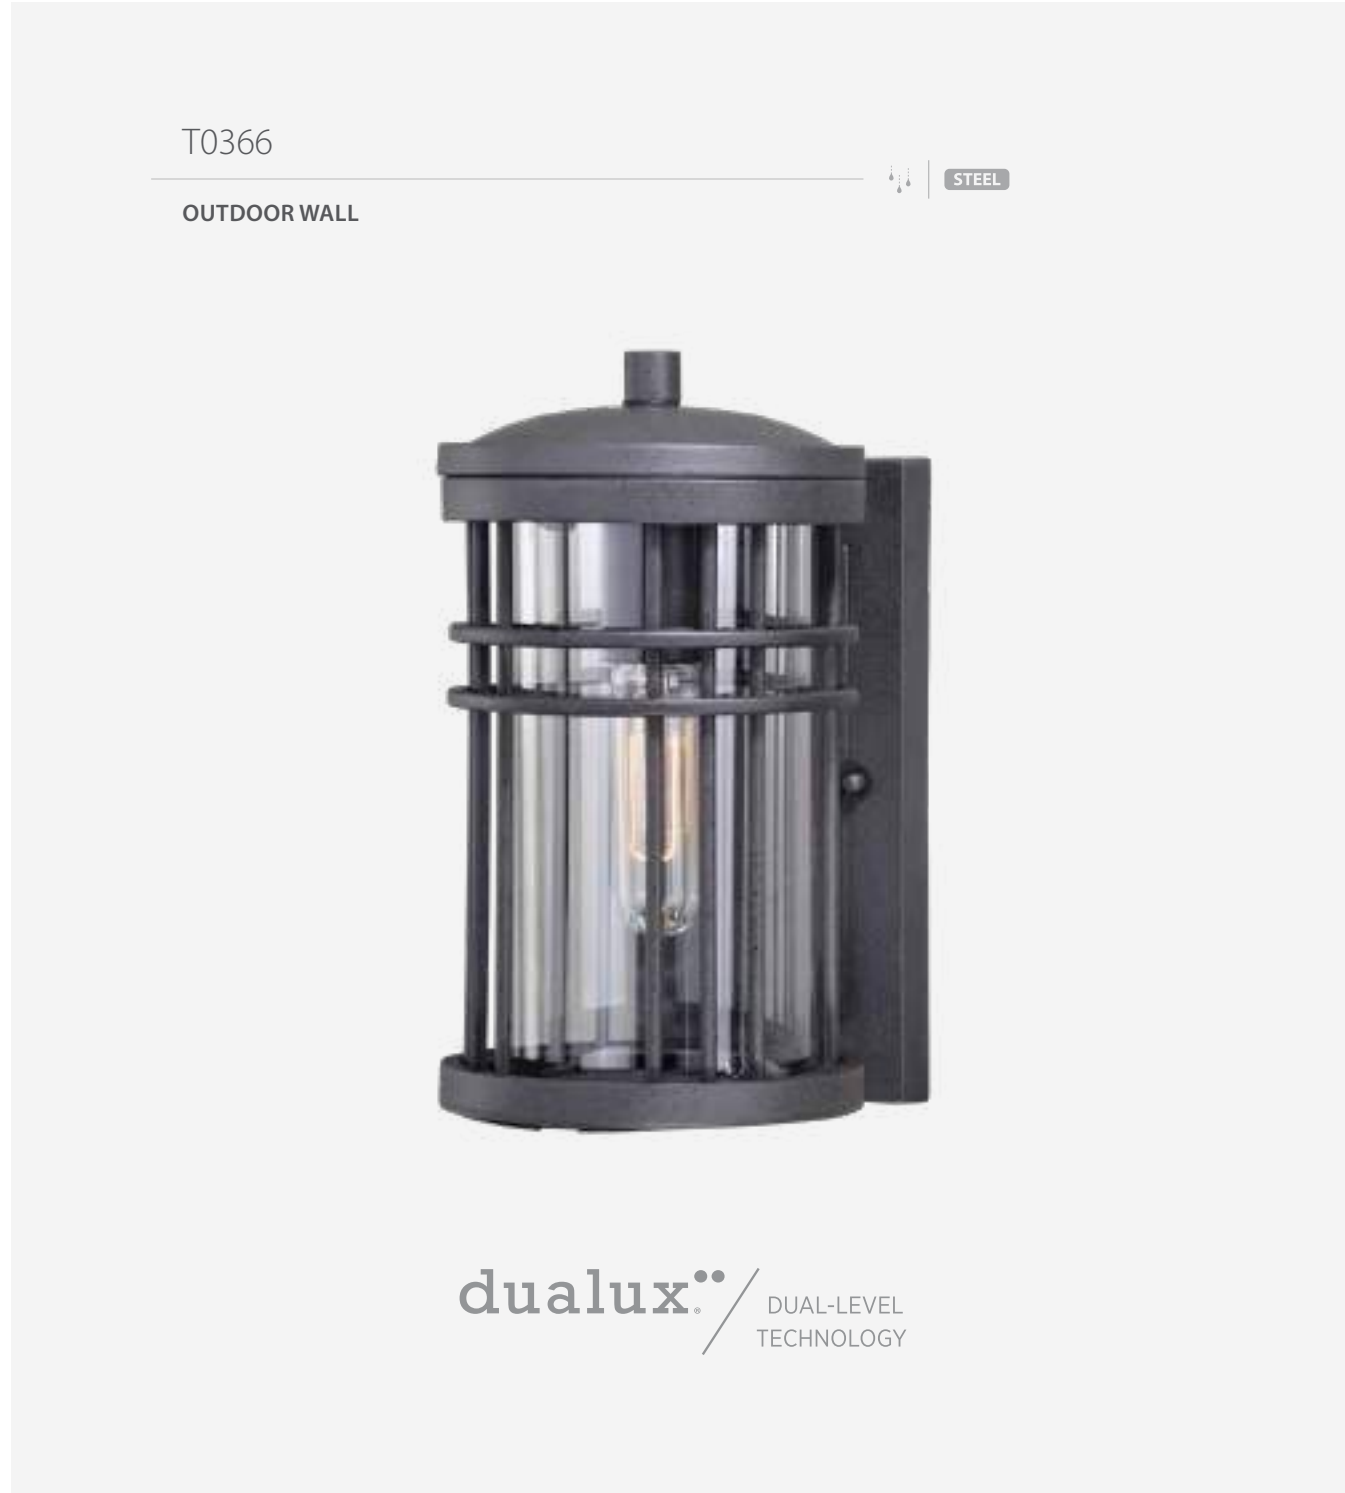

WRIGHTWOOD

The Wrightwood collection, where mission and modern design elements meet.

dualux® / DUAL-LEVEL TECHNOLOGY

WRIGHTWOOD

ALL DIMENSIONS ARE IN INCHES

ITEM NO	FINISH NAME	SHADE NAME	ITEM WIDTH	ITEM HEIGHT	ITEM DEPTH	WIRE LENGTH	CHAIN LENGTH	LAMPING	PHOTO CELL
T0366	Vintage Black	Clear Glass	6	12	7.25	6	–	1-60 (M)	Yes
T0306	Vintage Black	Clear Glass	6	10.75	7.5	6	–	1-60 (M)	Yes
T0359	Vintage Black	Clear Glass	8	16	8	108	48	1-60 (M)	–
T0361	Vintage Black	Clear Glass	12	5.75	12	6	–	2-60 (M)	No

STEEL