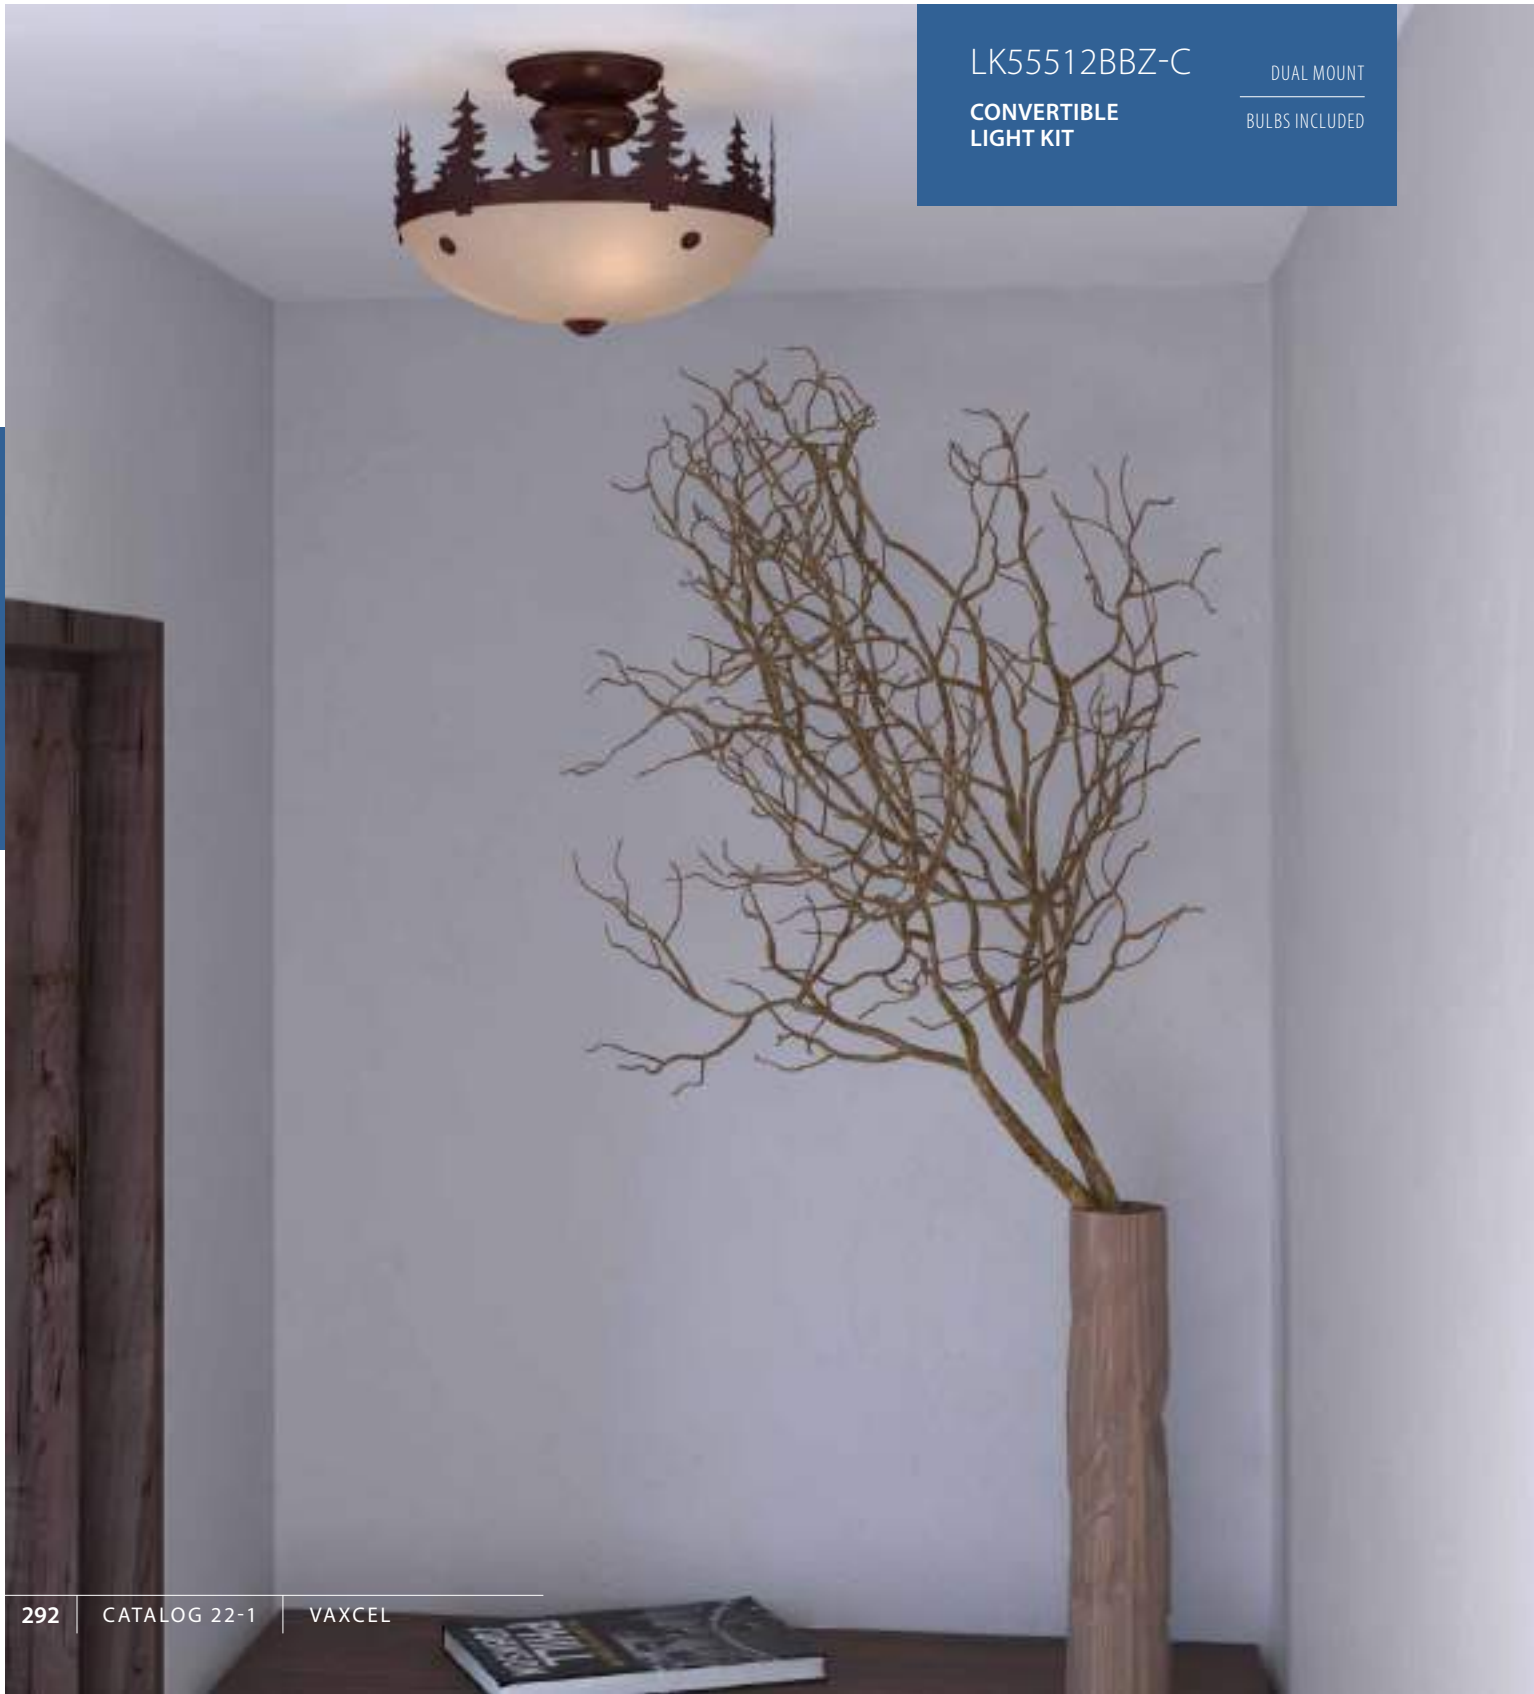

# YOSEMITE

Evoking the spirit of the wilderness, this rustic themed light is clad in a burnished bronze finish and features silhouetted tree imagery atop glowing white tiffany style glass.

LK55512BBZ-C

CONVERTIBLE  
LIGHT KIT