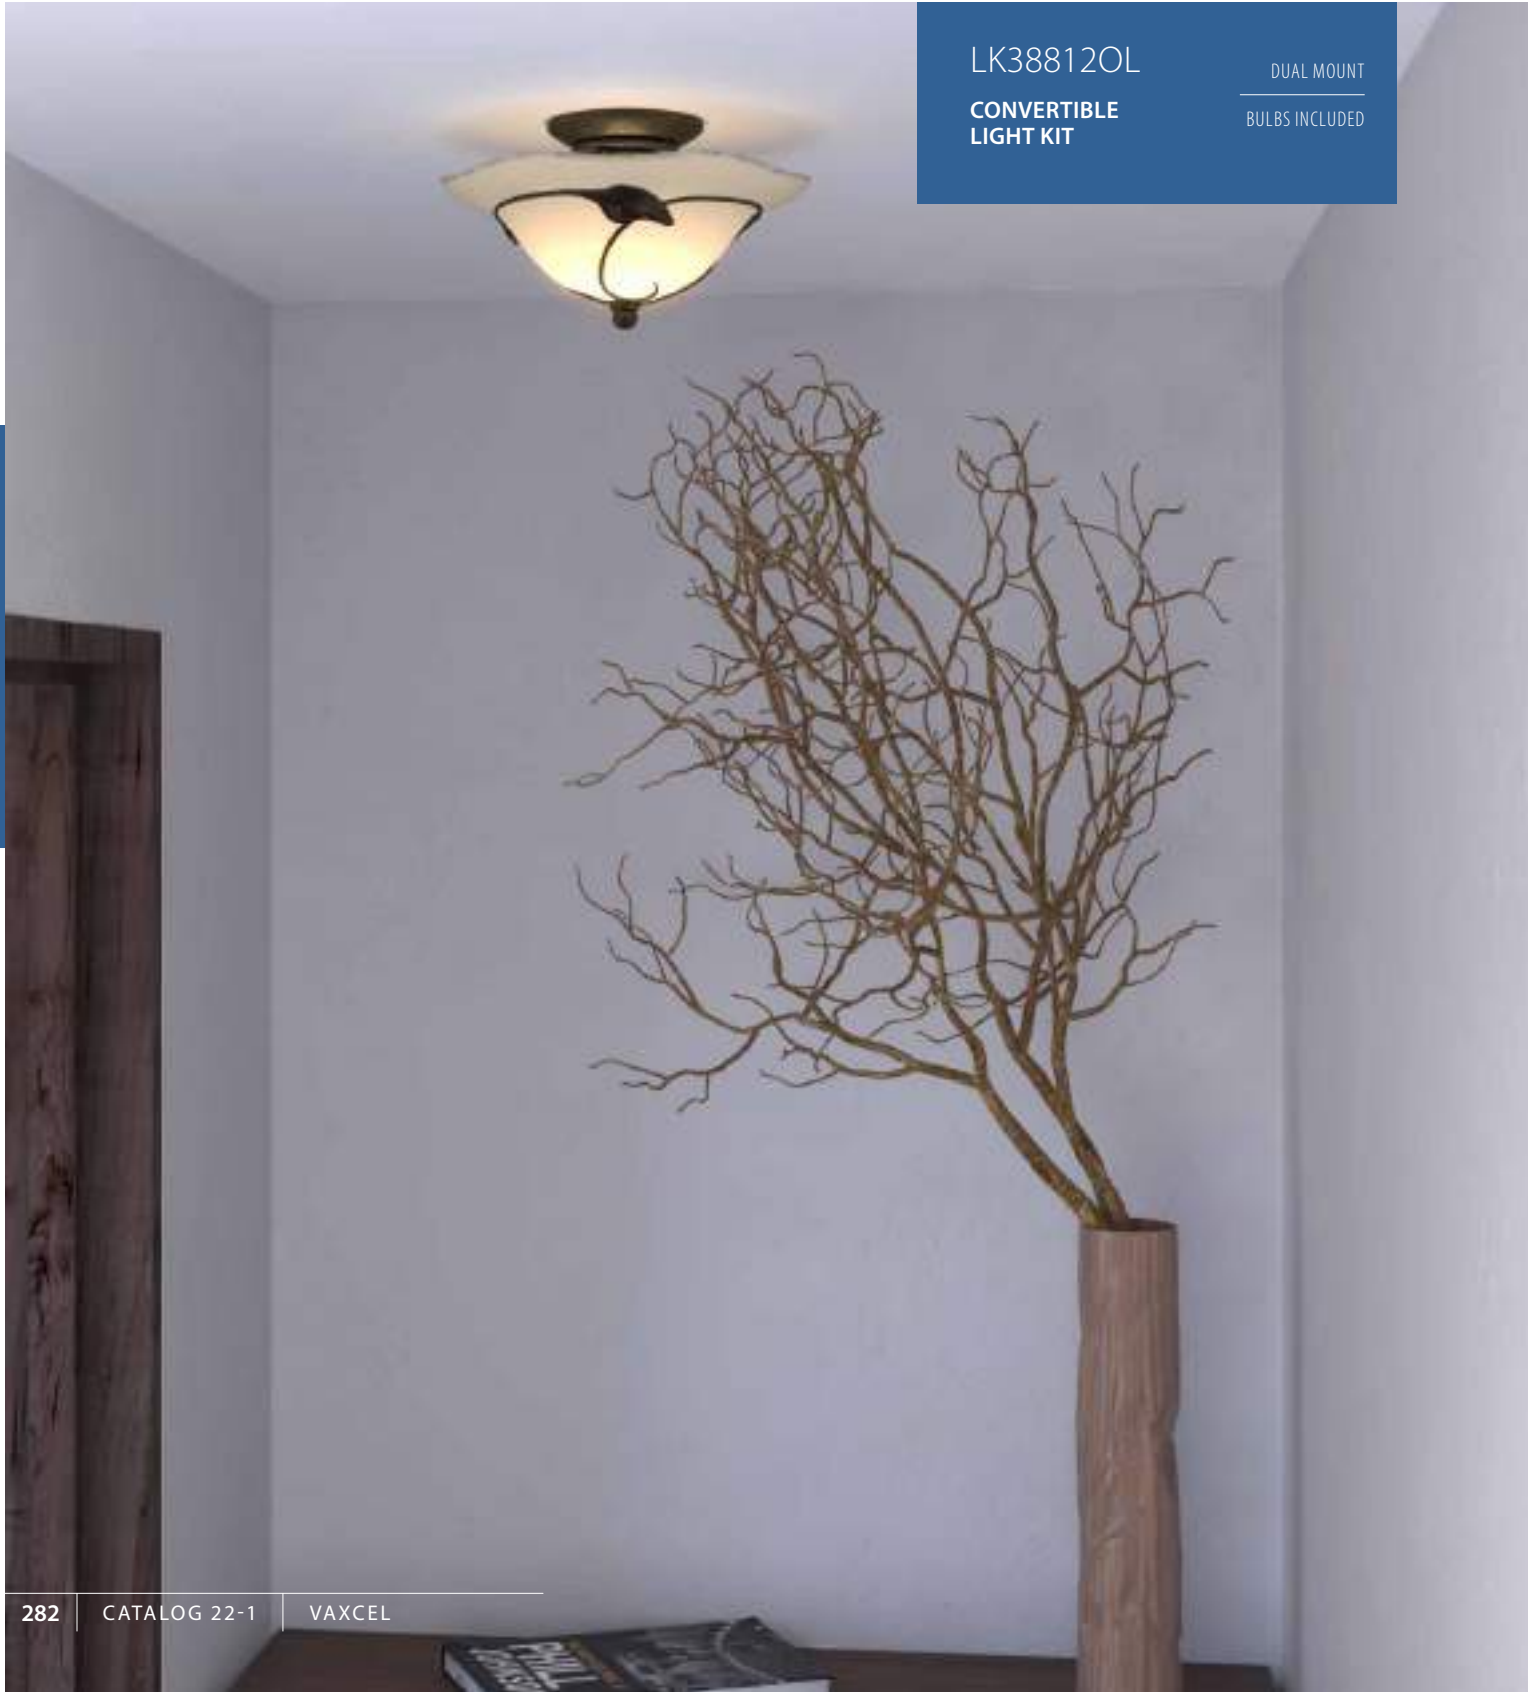

# VINE

Bring a little of the outdoors inside with the Vine collection. Inspired by nature, this rustic collection features a dark oil shale finish.

LK38812OL

CONVERTIBLE  
LIGHT KIT

DUAL MOUNT  
BULBS INCLUDED