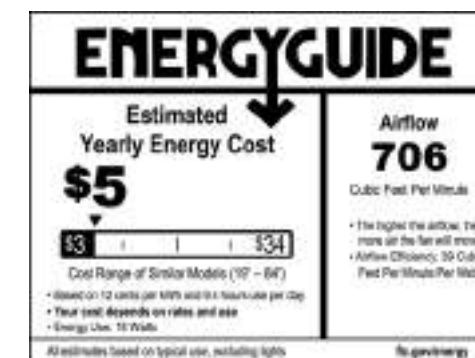

F0098

REVERSIBLE BLADE FINISH

BLACK (PICTURED)

WALNUT

INTEGRATED LED