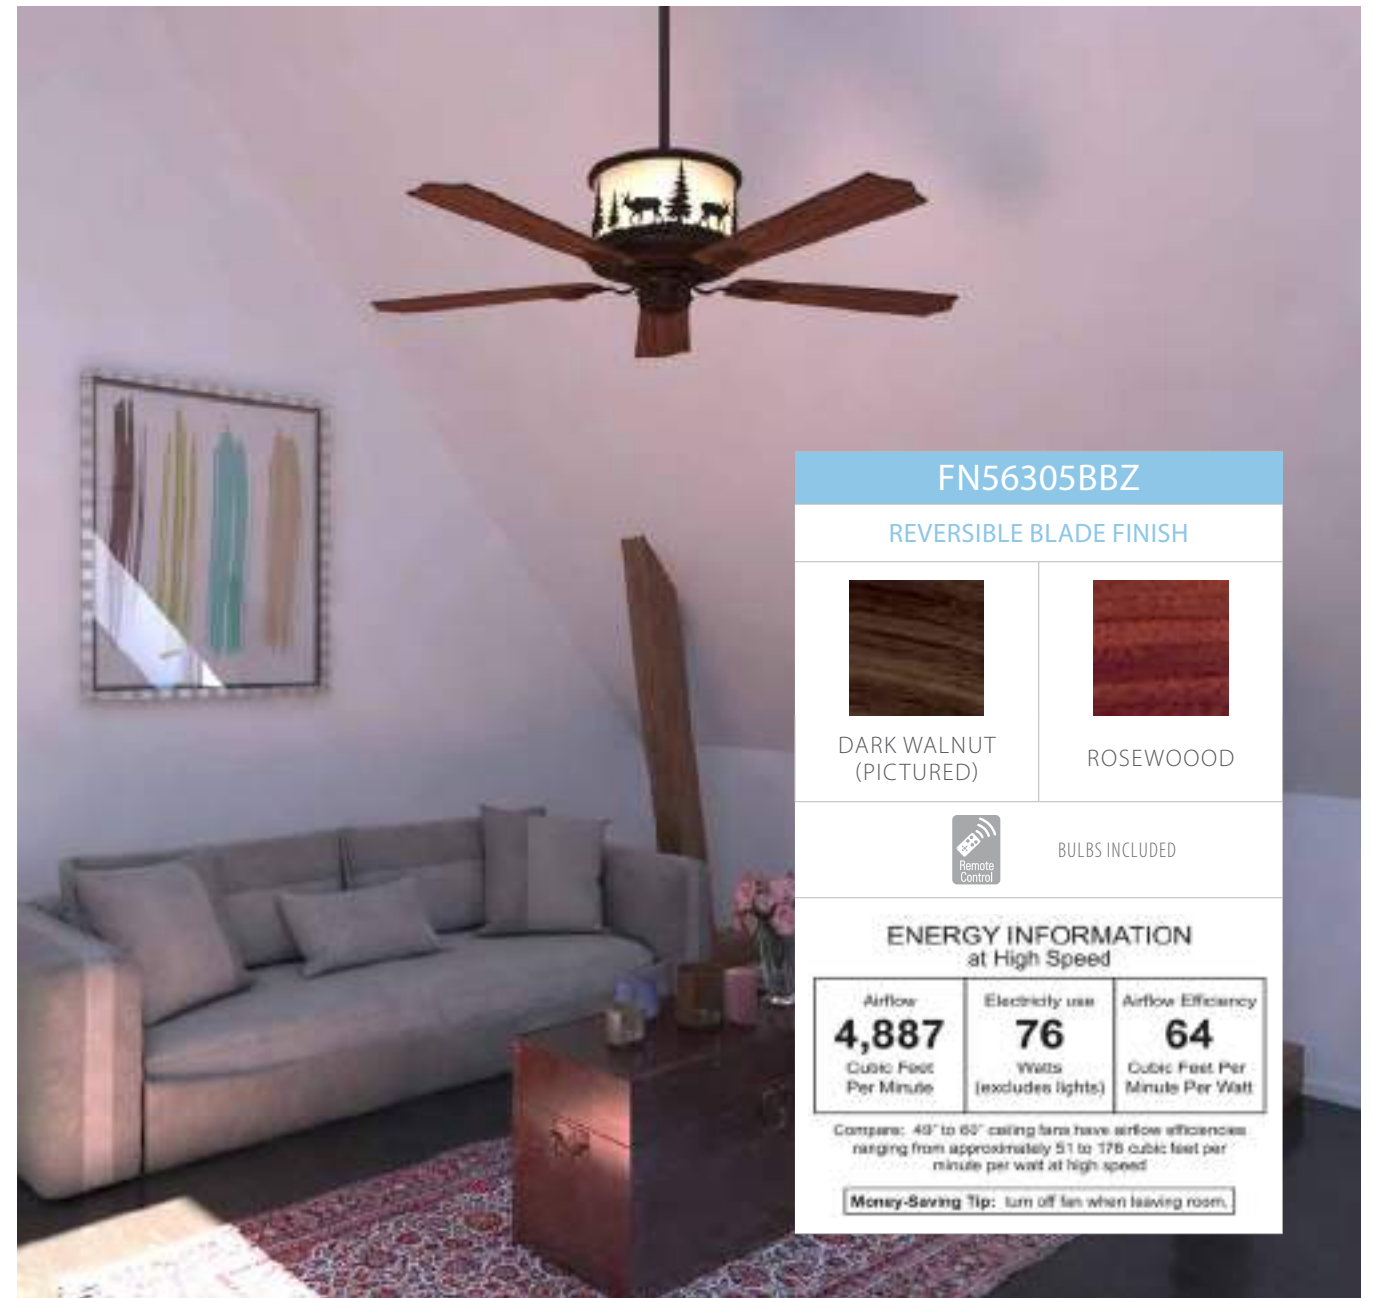

FN56305BBZ
REVERSIBLE BLADE FINISH

 DARK WALNUT (PICTURED)	 ROSEWOOD

Remote Control

BULBS INCLUDED

ENERGY INFORMATION at High Speed

Airflow 4,887 Cubic Feet Per Minute	Electricity use 76 Watts (excludes lights)	Airflow Efficiency 64 Cubic Feet Per Minute Per Watt

Compare: 48" to 60" ceiling fans have airflow efficiencies ranging from approximately 51 to 176 cubic feet per minute per watt at high speed.

Money-Saving Tip: Turn off fan when leaving room.