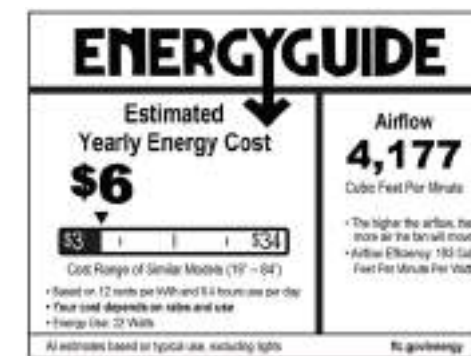

F0081

REVERSIBLE BLADE FINISH

OAK (PICTURED)

BLACK WALNUT

INTEGRATED LED