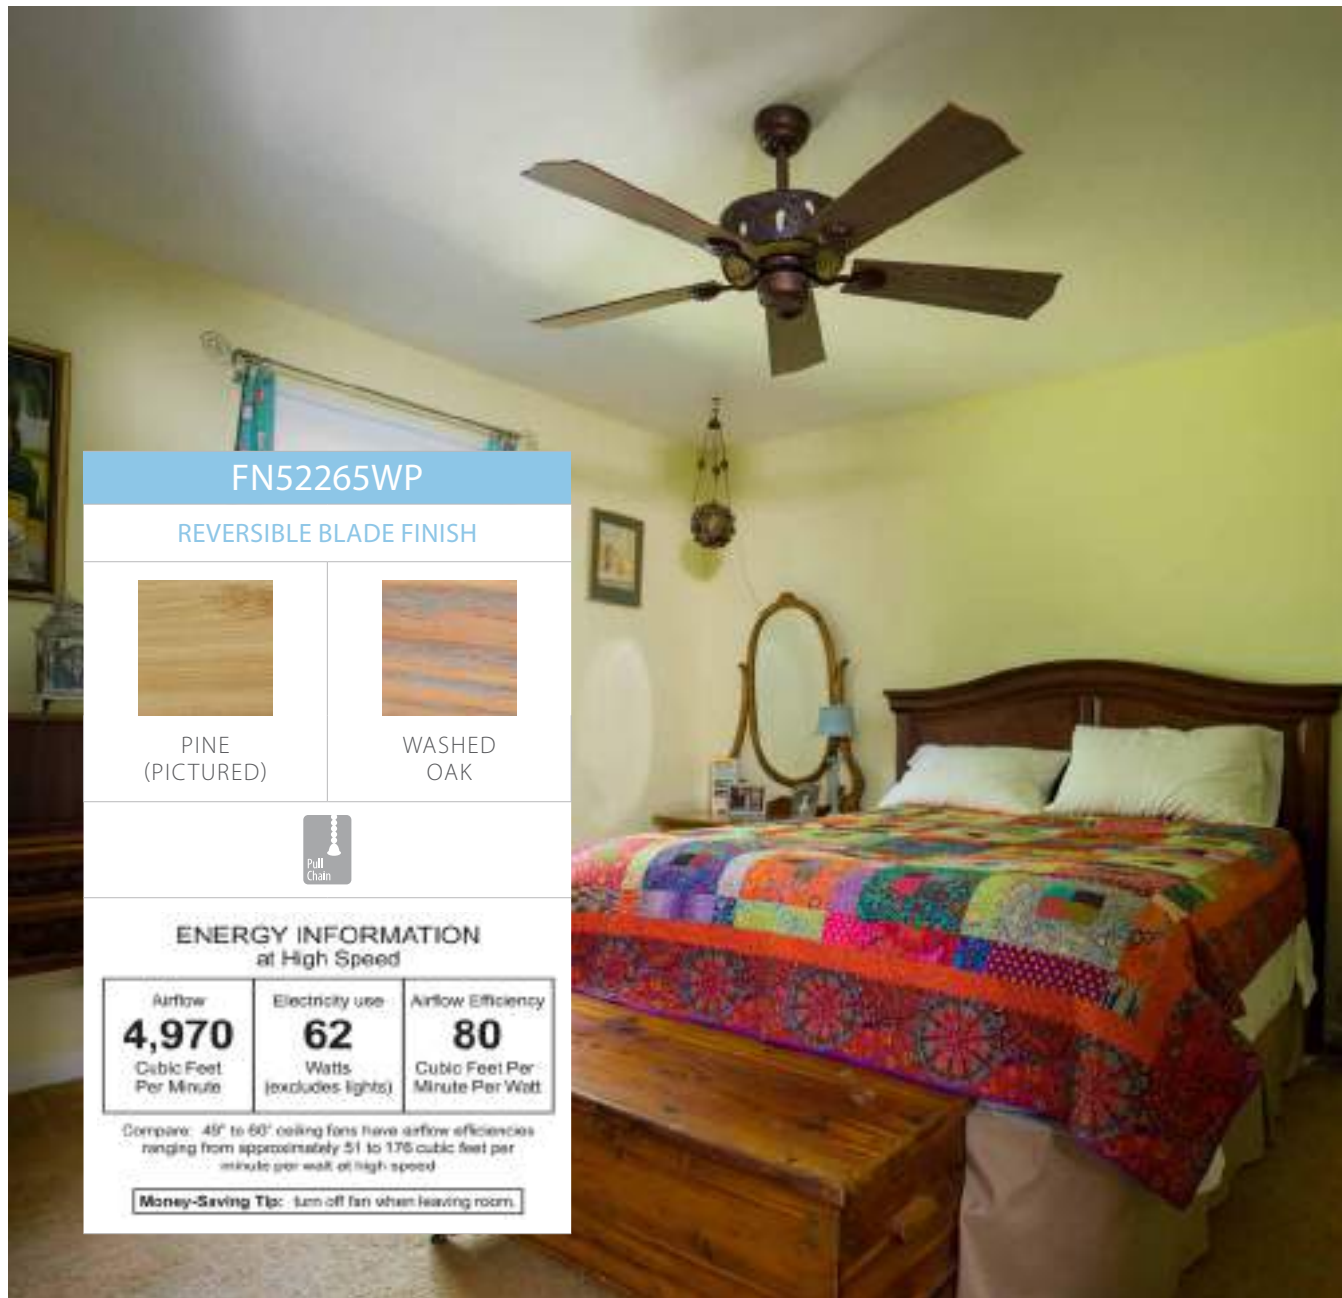

# LOG CABIN

This rustic cabin inspired ceiling fan features a tree trunk like motor housing and a weathered bronze finish.

ITEM NO	FINISH NAME	BLADE MATERIAL	ITEM WIDTH	ITEM HEIGHT	ITEM DEPTH	LIGHT KIT TYPE	INCLUDED DOWNROD DIMENSION
FN52265WP	Weathered Patina	Plywood	52	14.5	52	Adaptable	0.75 in. x 6 in.