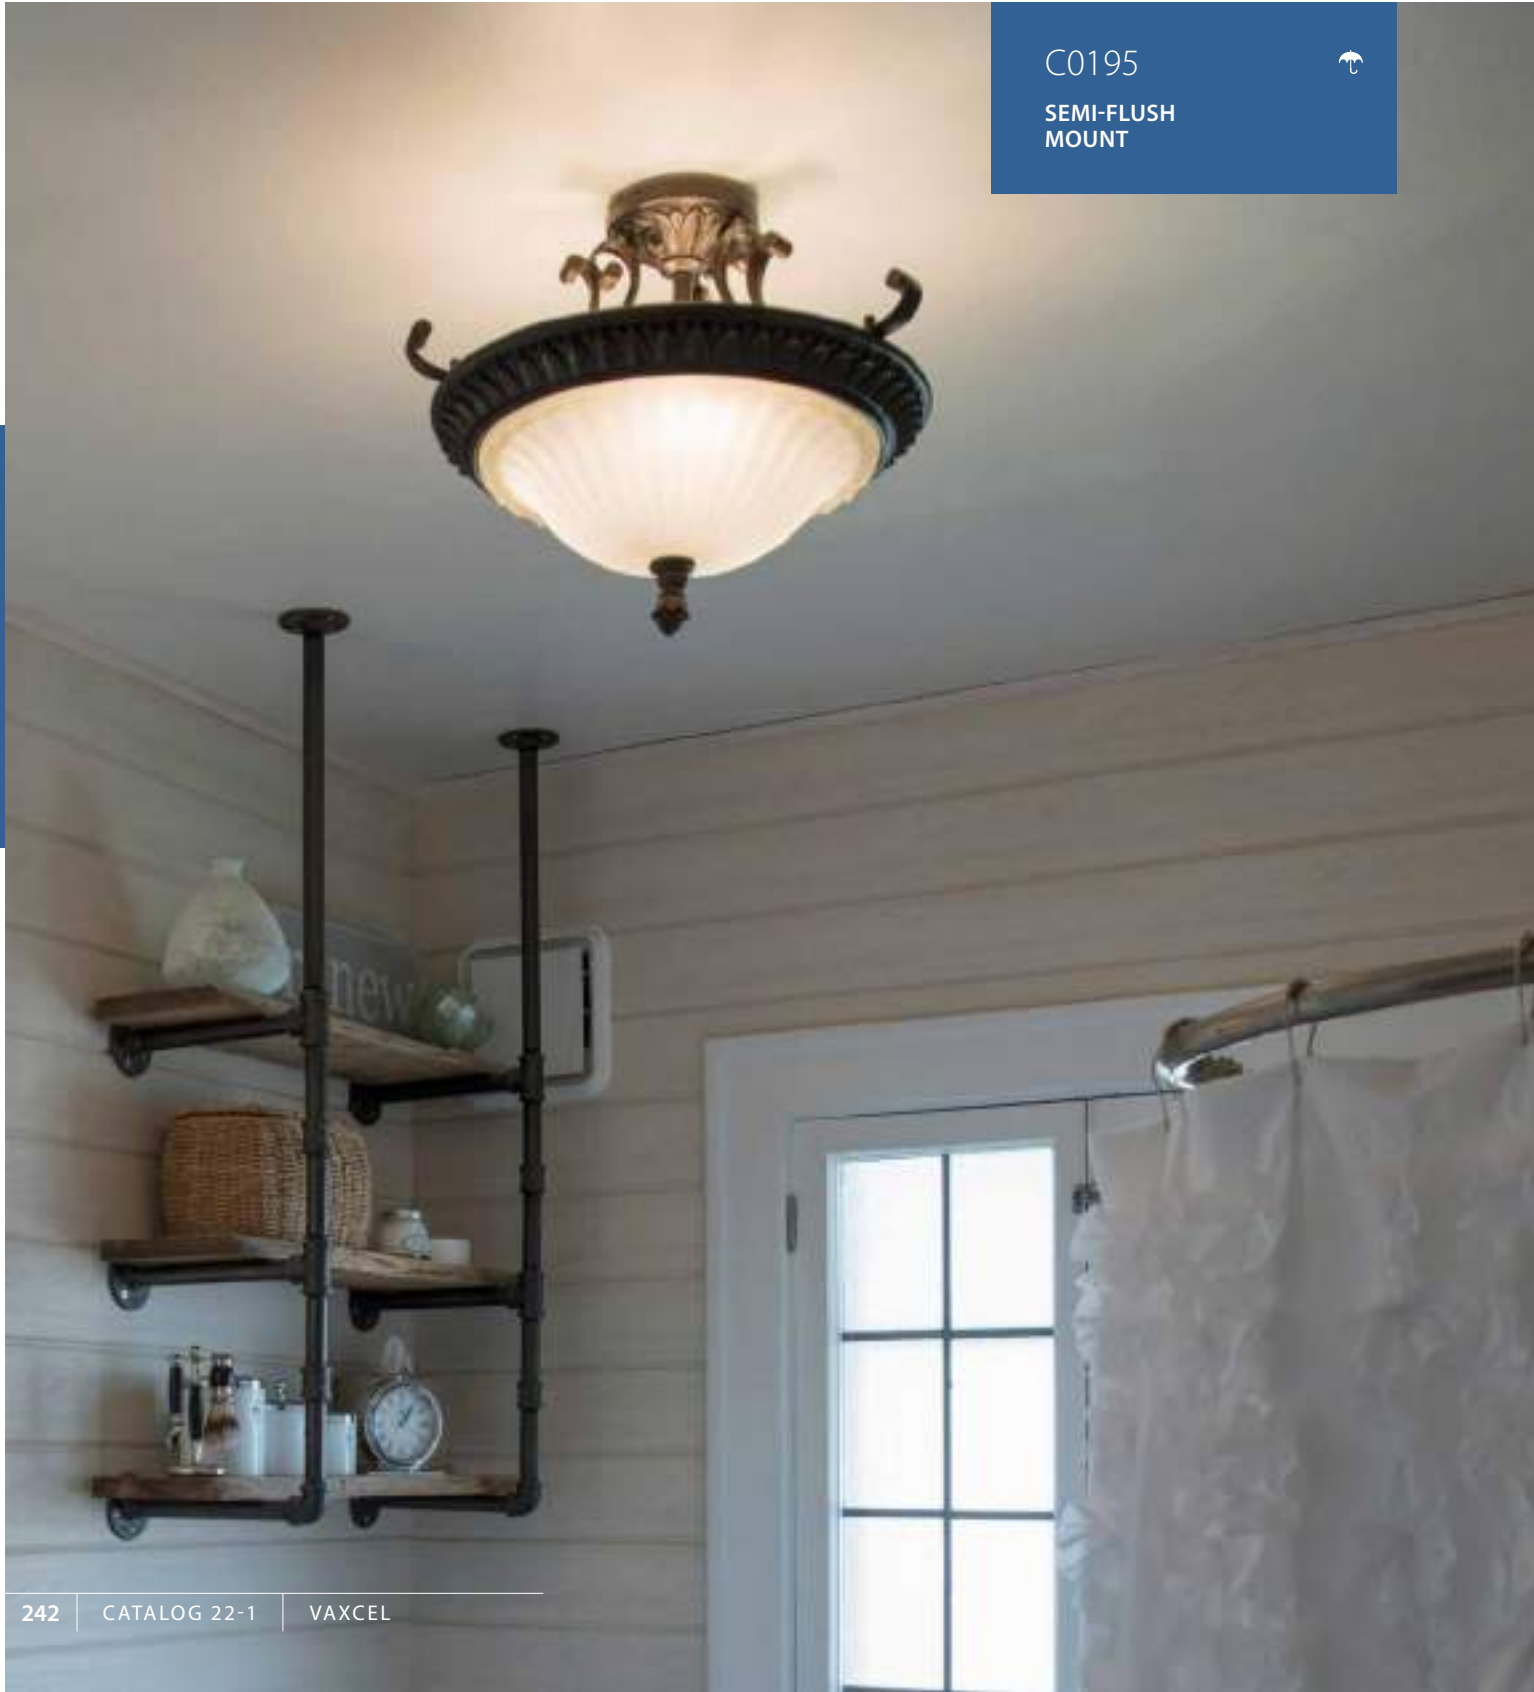

AVENANT

The double extruded curved arms, etched white glass and crystal accents are the key elements of this traditional collection.

C0195

SEMI-FLUSH MOUNT