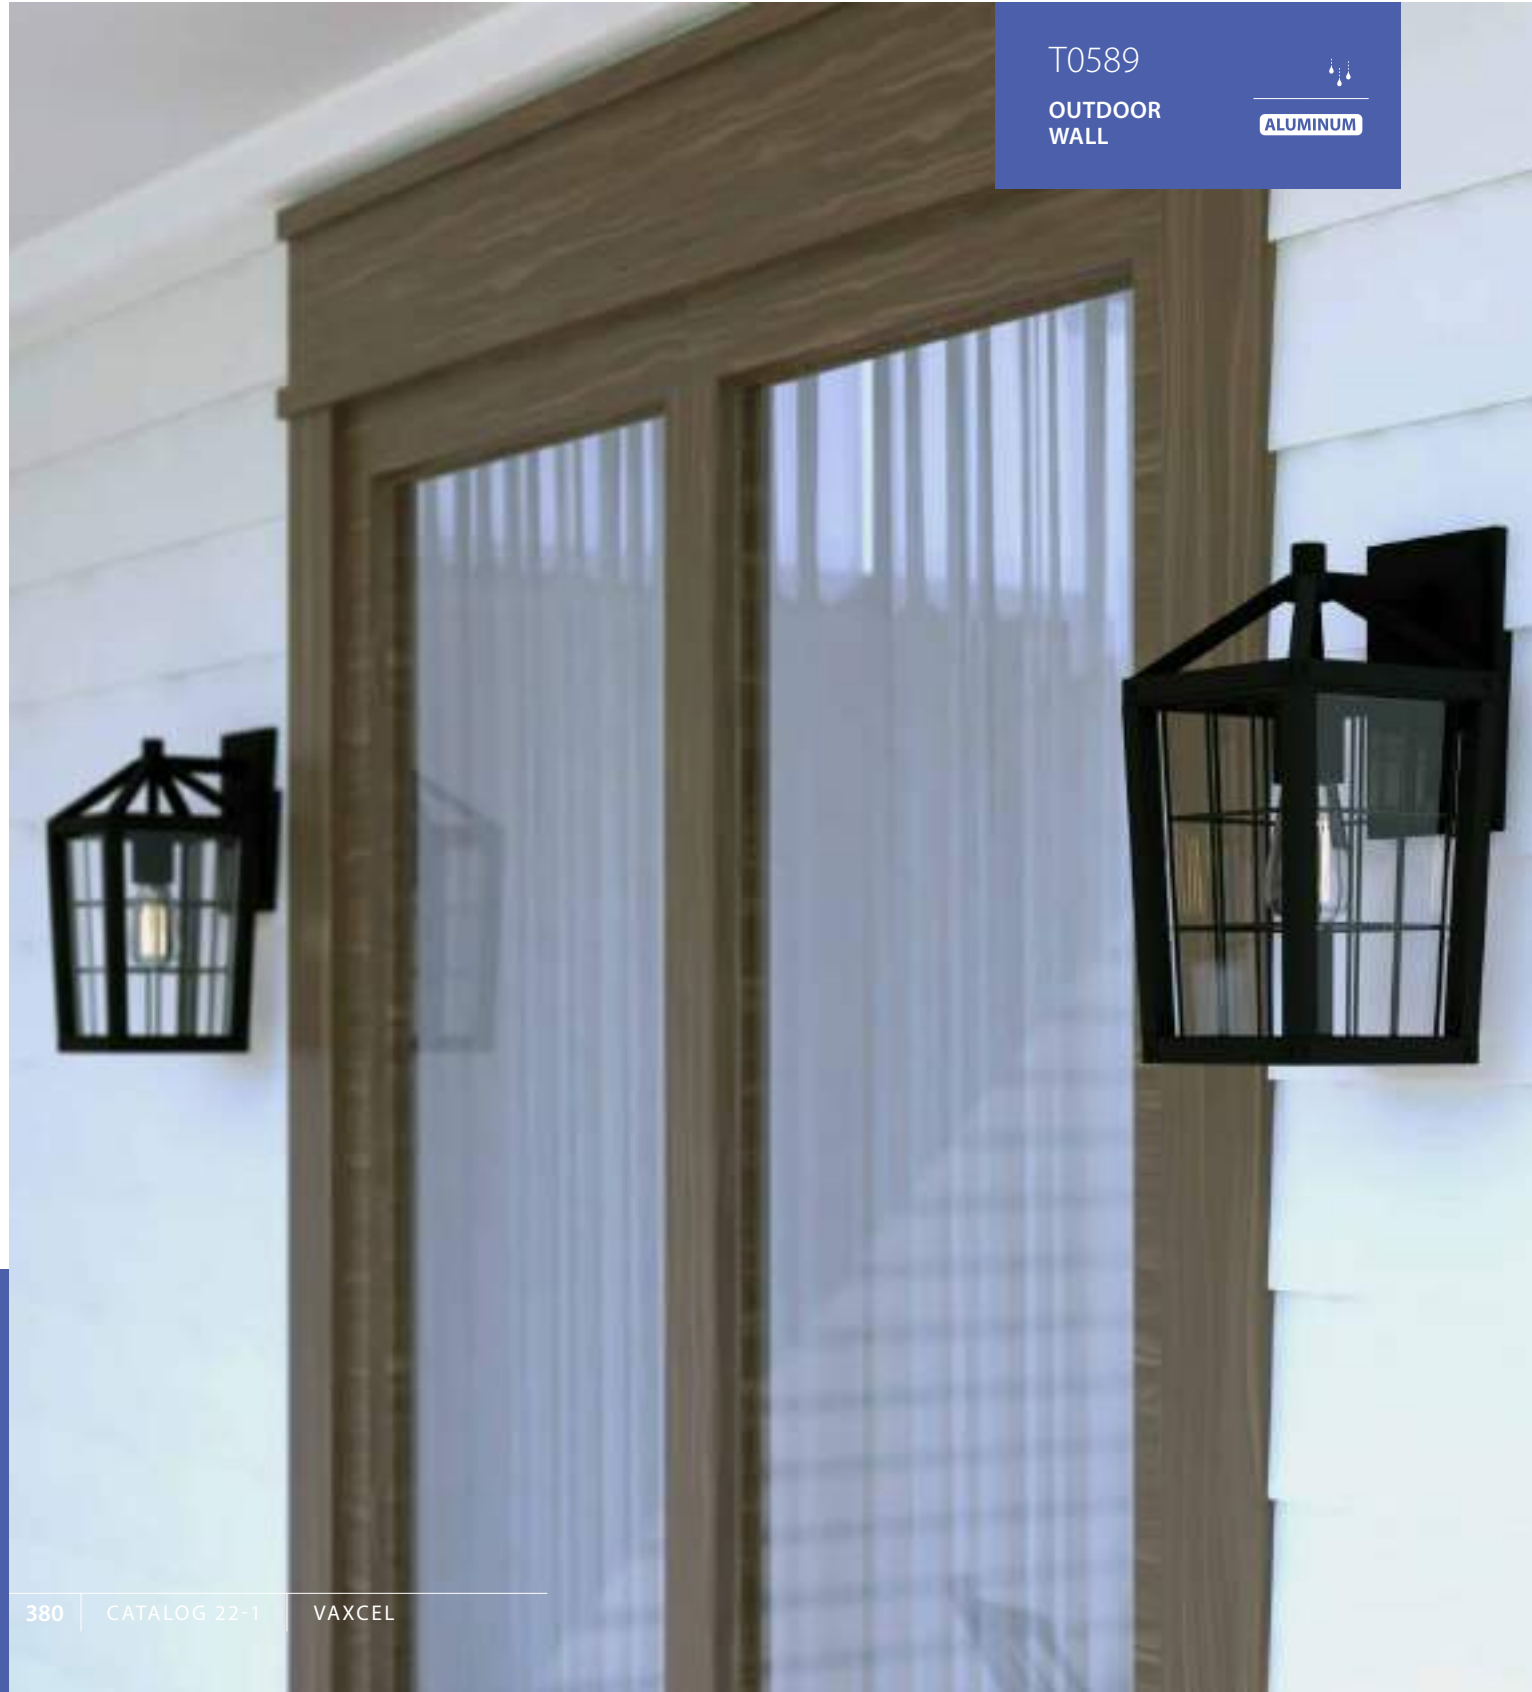

GAGE

We took the best of both farmhouse and industrial design elements to create the Gage collection of exterior lighting.

T0589

OUTDOOR WALL

GAGE

ALL DIMENSIONS ARE IN INCHES

ITEM NO	FINISH NAME	SHADE NAME	ITEM WIDTH	ITEM HEIGHT	ITEM DEPTH	WIRE LENGTH	CHAIN LENGTH	LAMPING	PHOTO CELL
T0589	Volcanic Black	Clear Glass	7	15	8.5	7	-	1-60 (M)	Yes
T0590	Volcanic Black	Clear Glass	7	14.5	7	108	48	1-60 (M)	-

T0590

OUTDOOR PENDANT