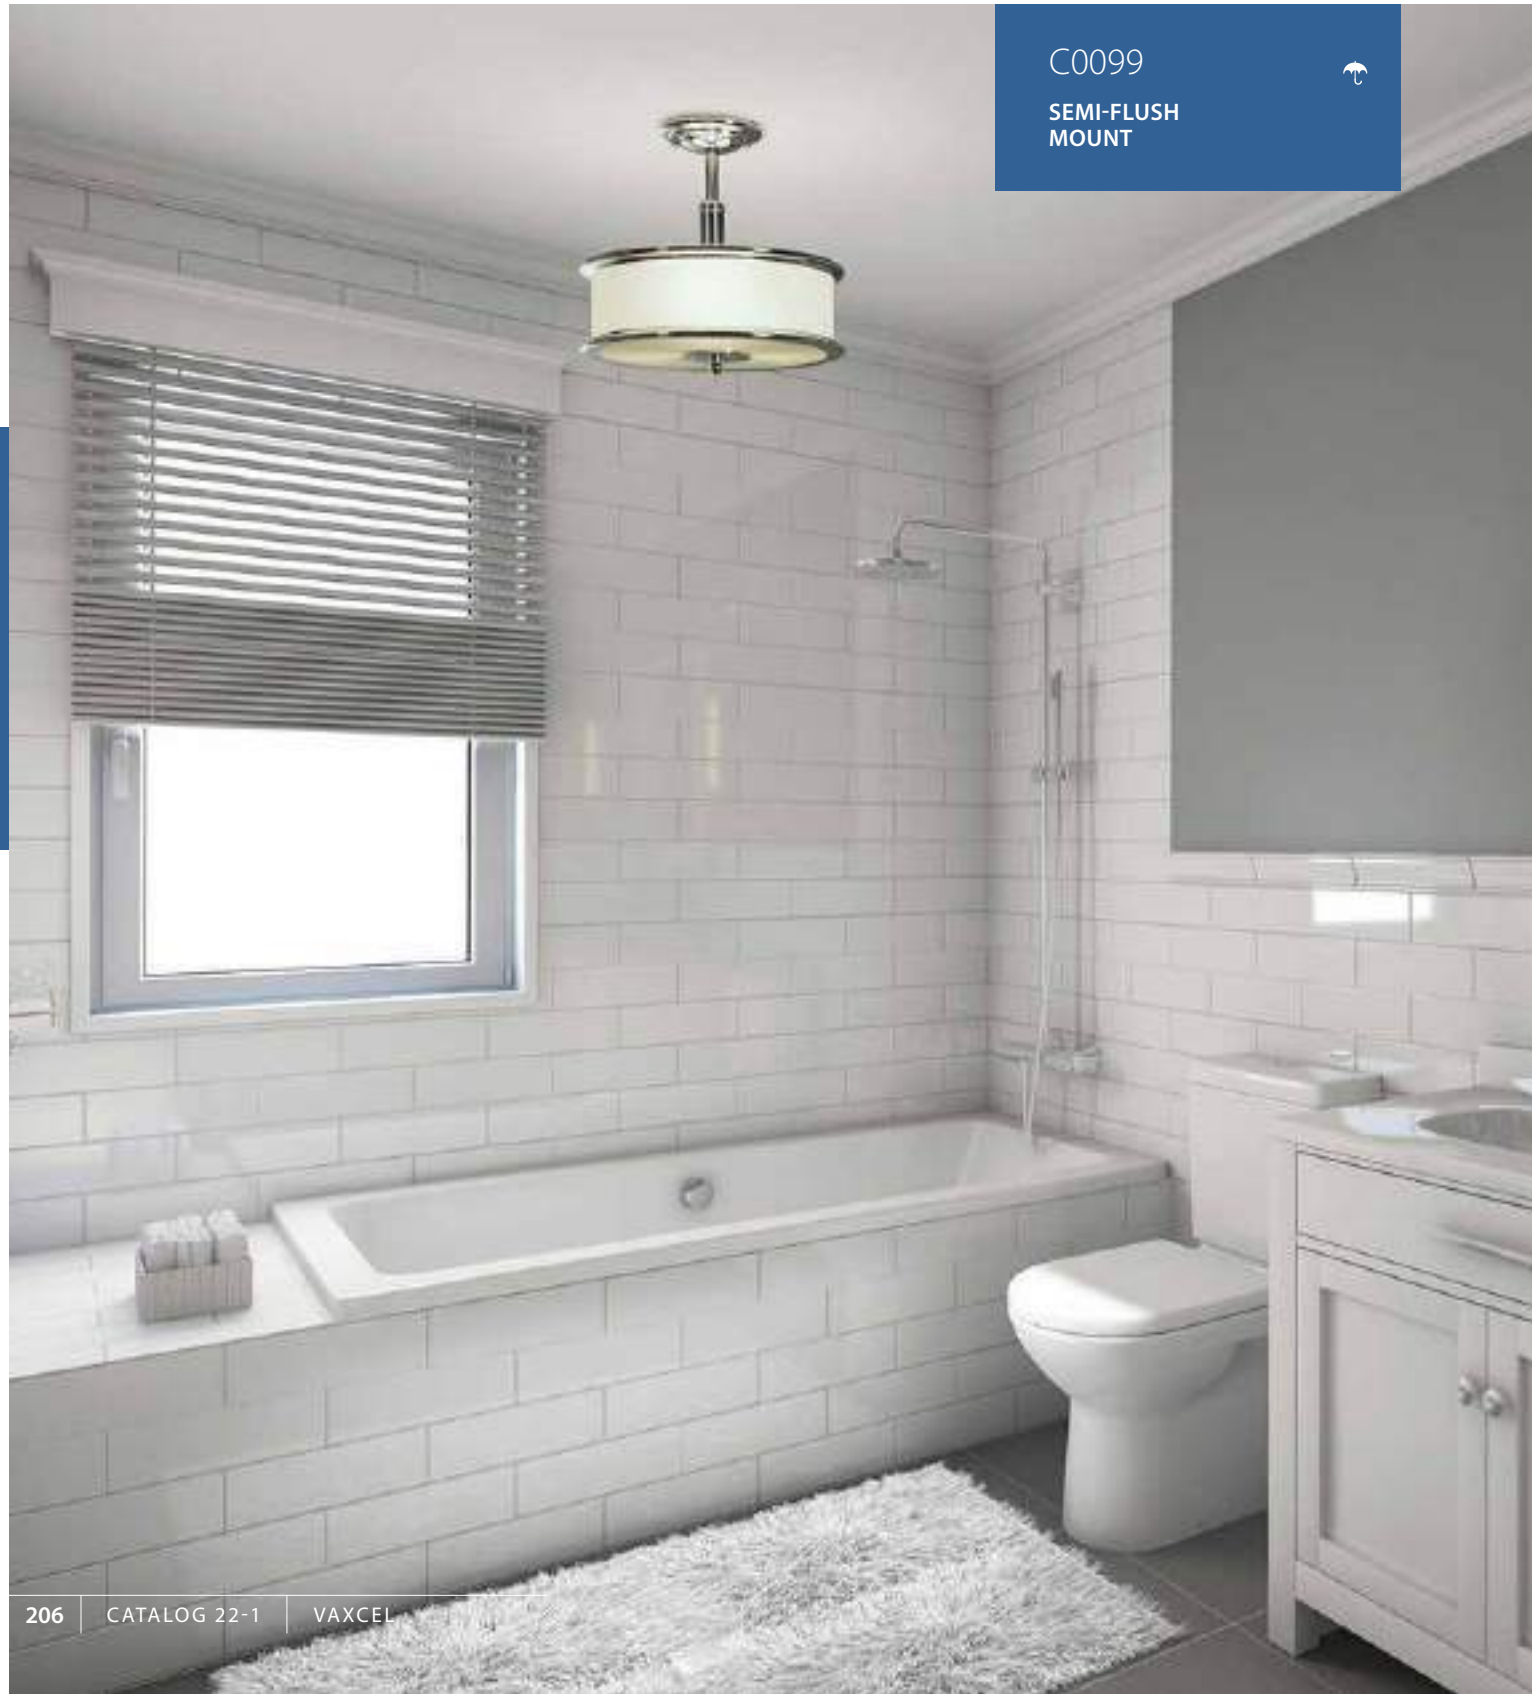

# CARLISLE

The Carlisle blends formal detailing with relaxed style for a transitional lighting collection that is sure to please.

C0099

SEMI-FLUSH  
MOUNT