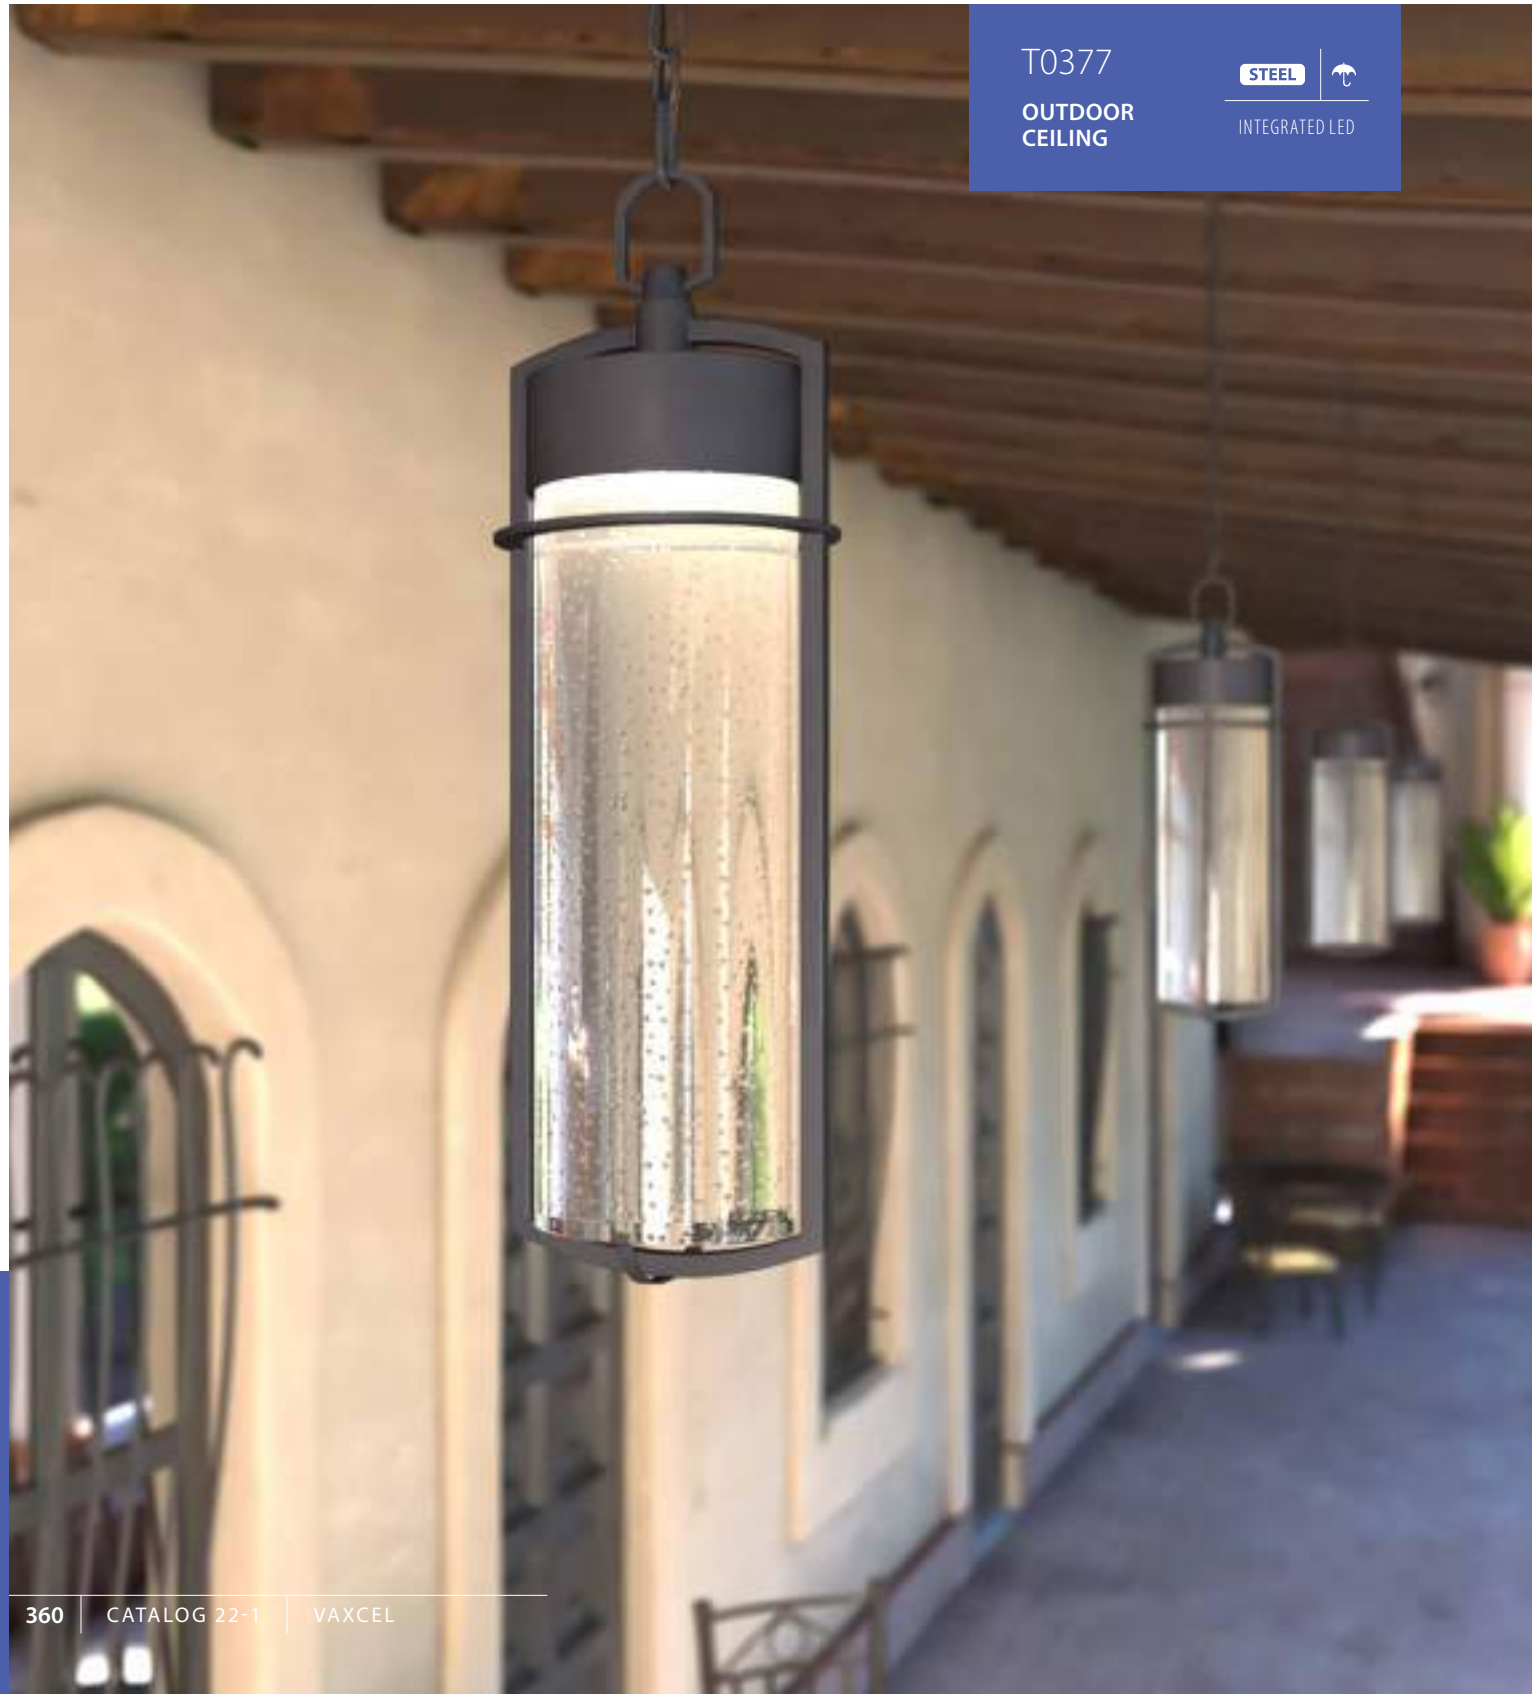

# LOGAN

The historic, old-world tones of the Logan LED collection are combined with an updated modernized design. Handsomely paired with clear seeded glass, it offers maximum glowing light from top to bottom.