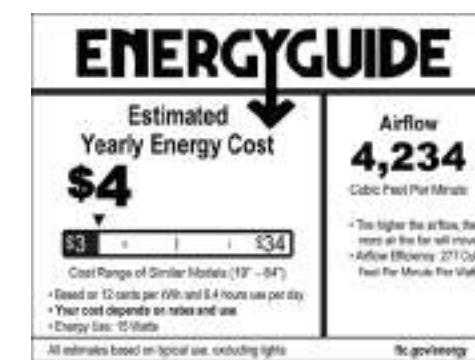

INTEGRATED LED