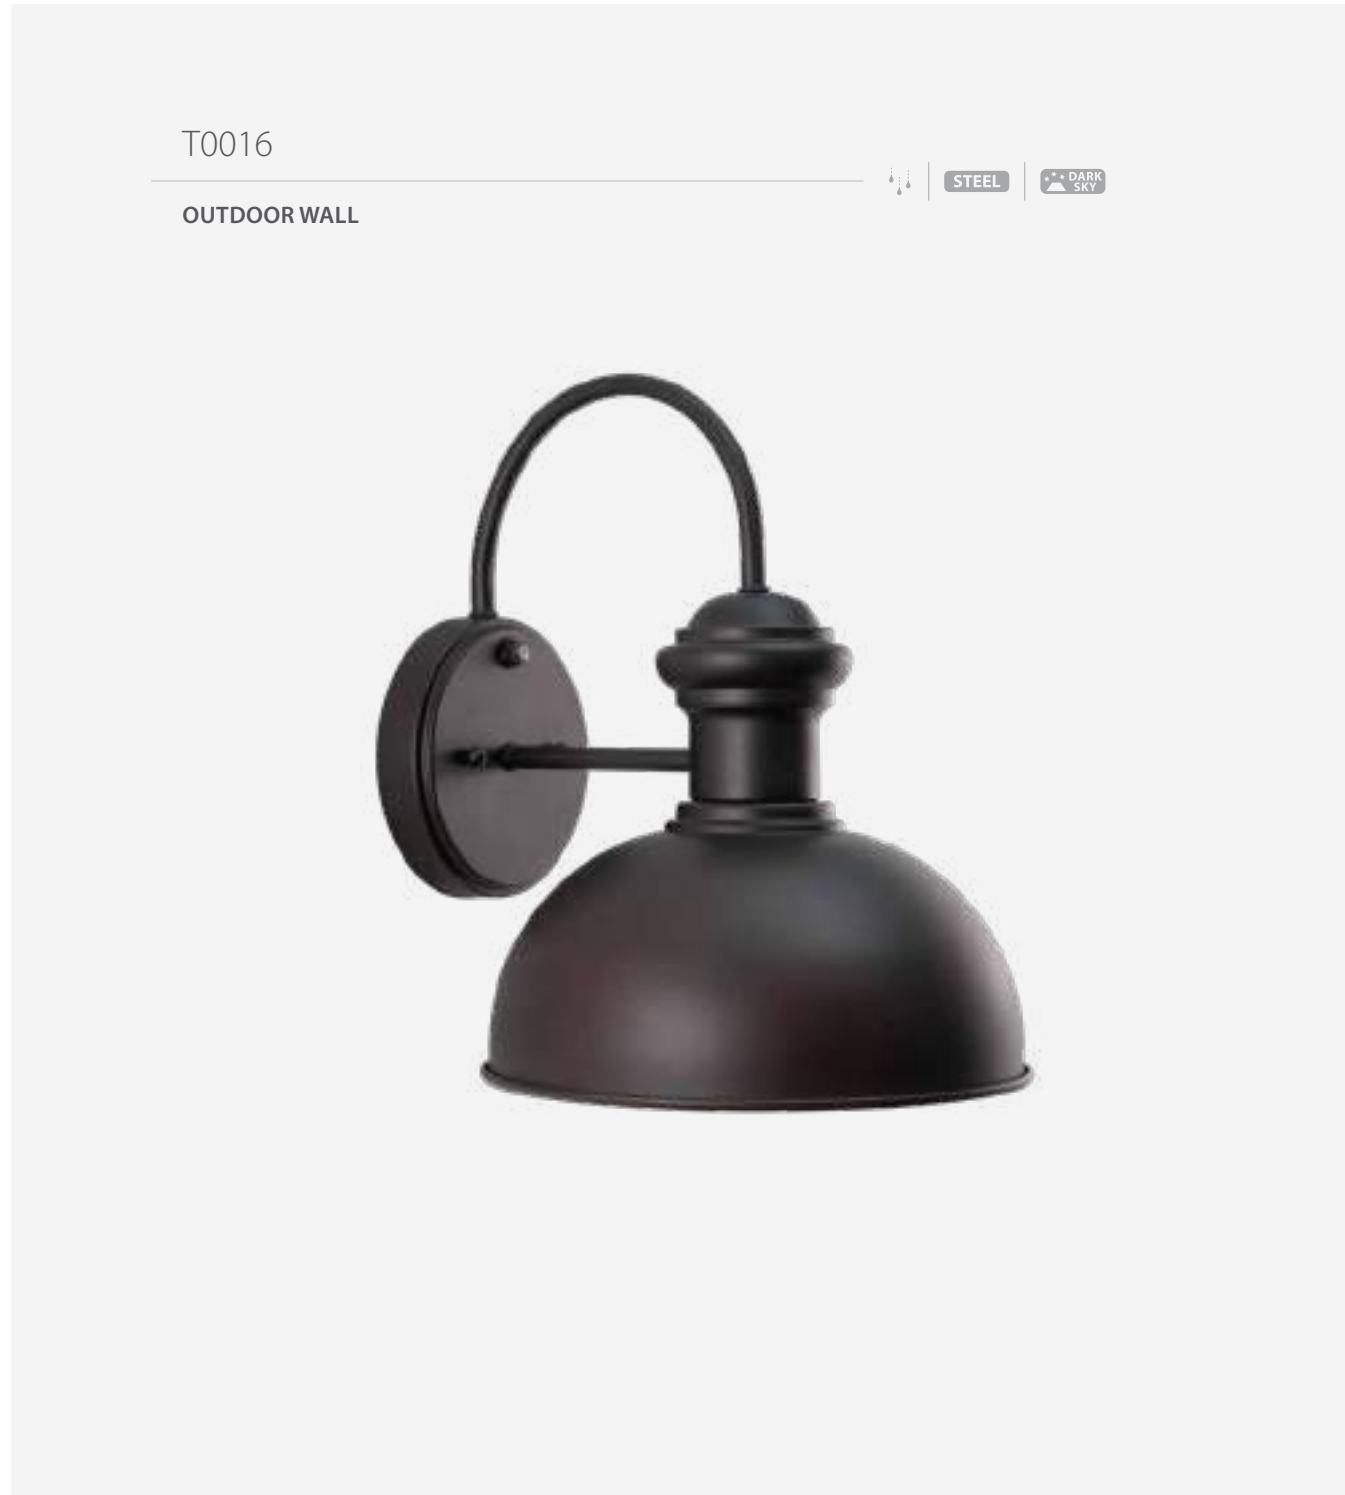

# FRANKLIN

Franklin is a traditional barnyard style wall light that blends well with farmhouse, transitional, rustic, cottage, and loft interiors and exteriors.