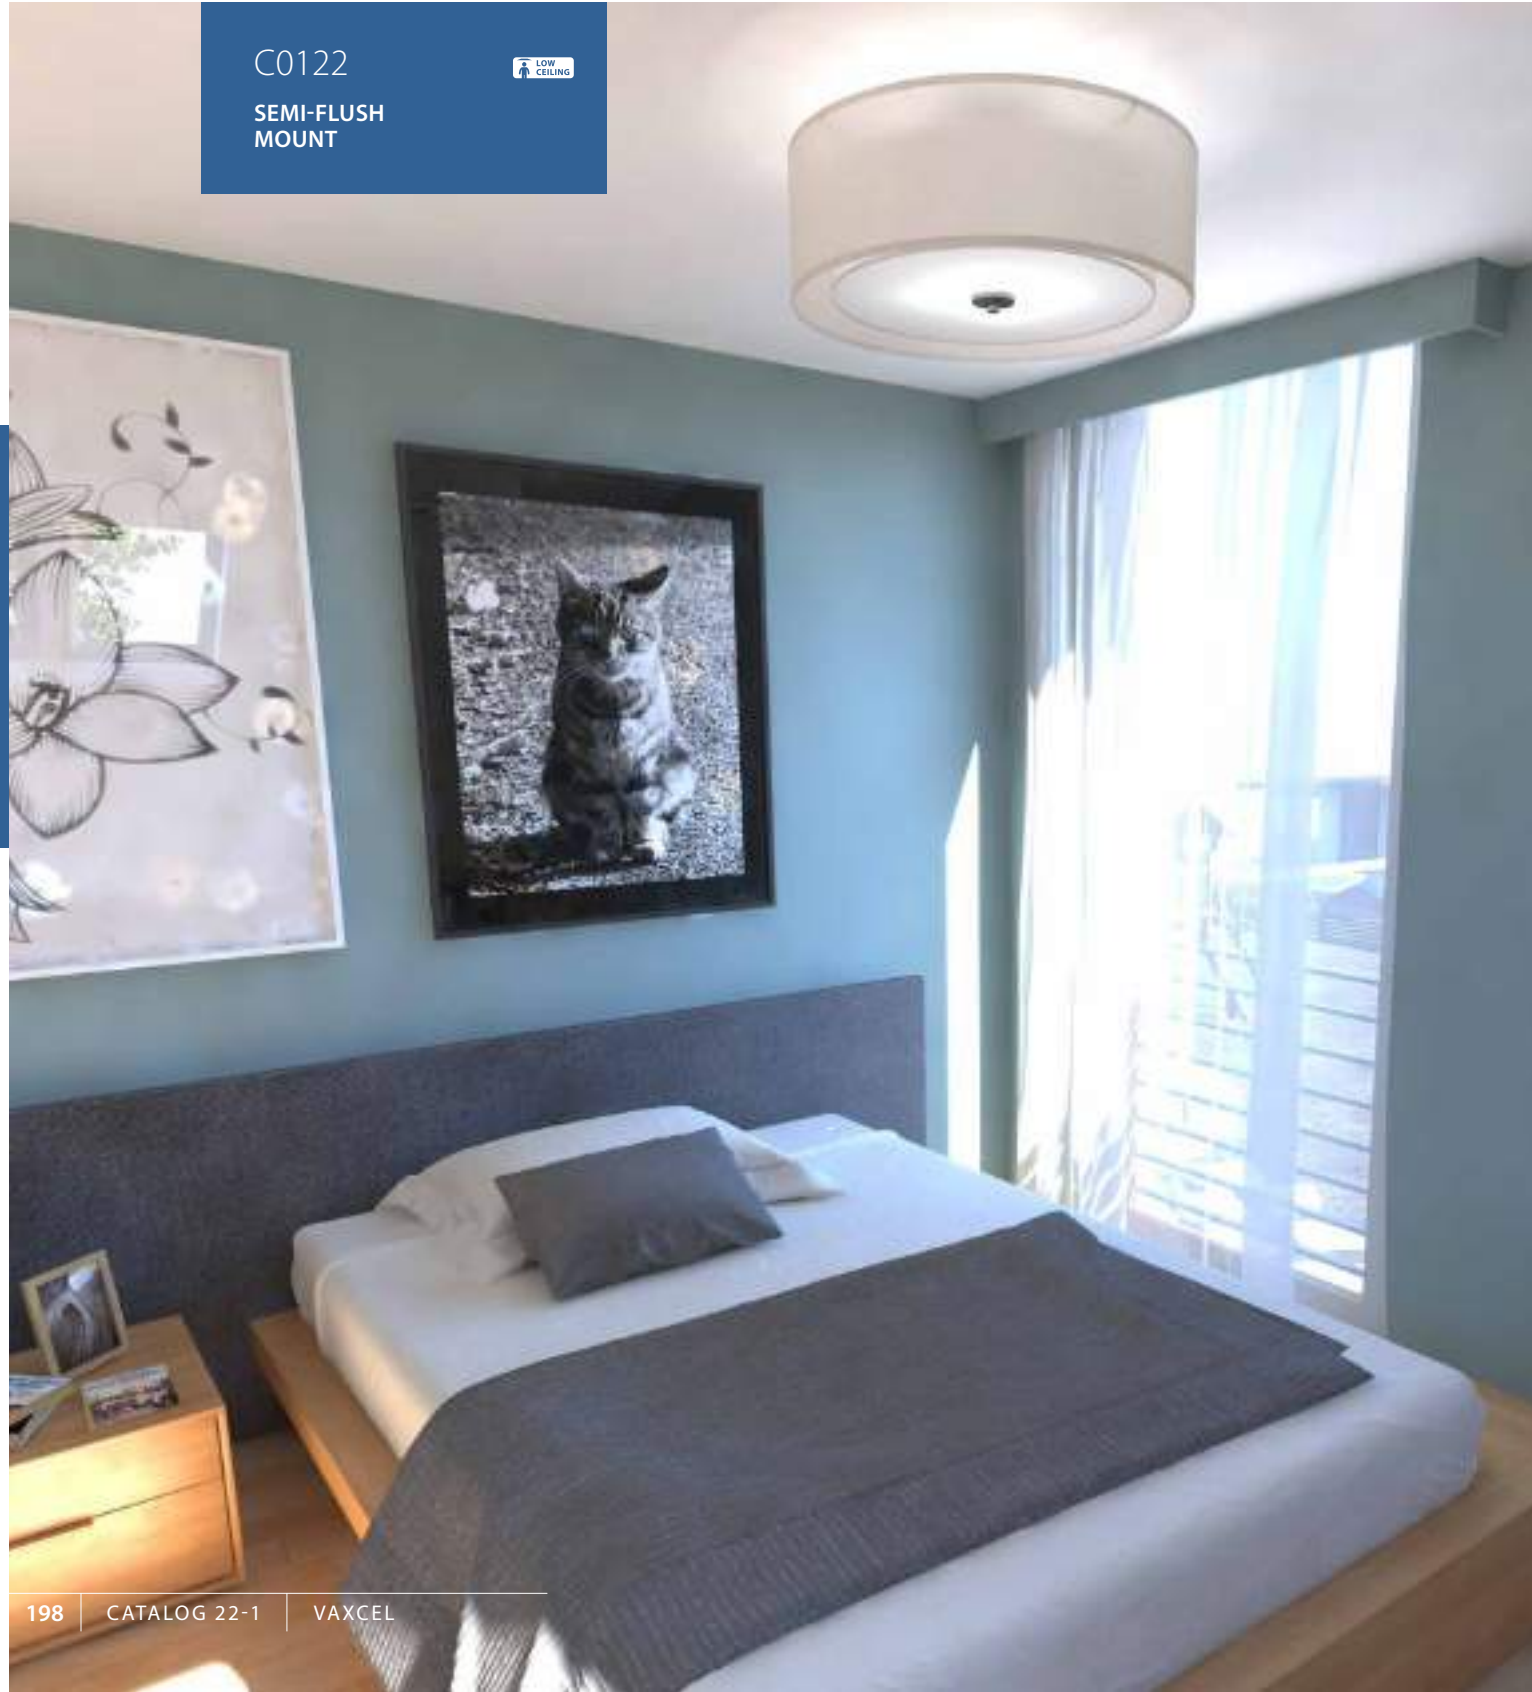

# NUAGE

Mid-century yet modern at the same time, the Nuage semi-flush ceiling mount brings a contemporary feel to your transitional or modern interiors.