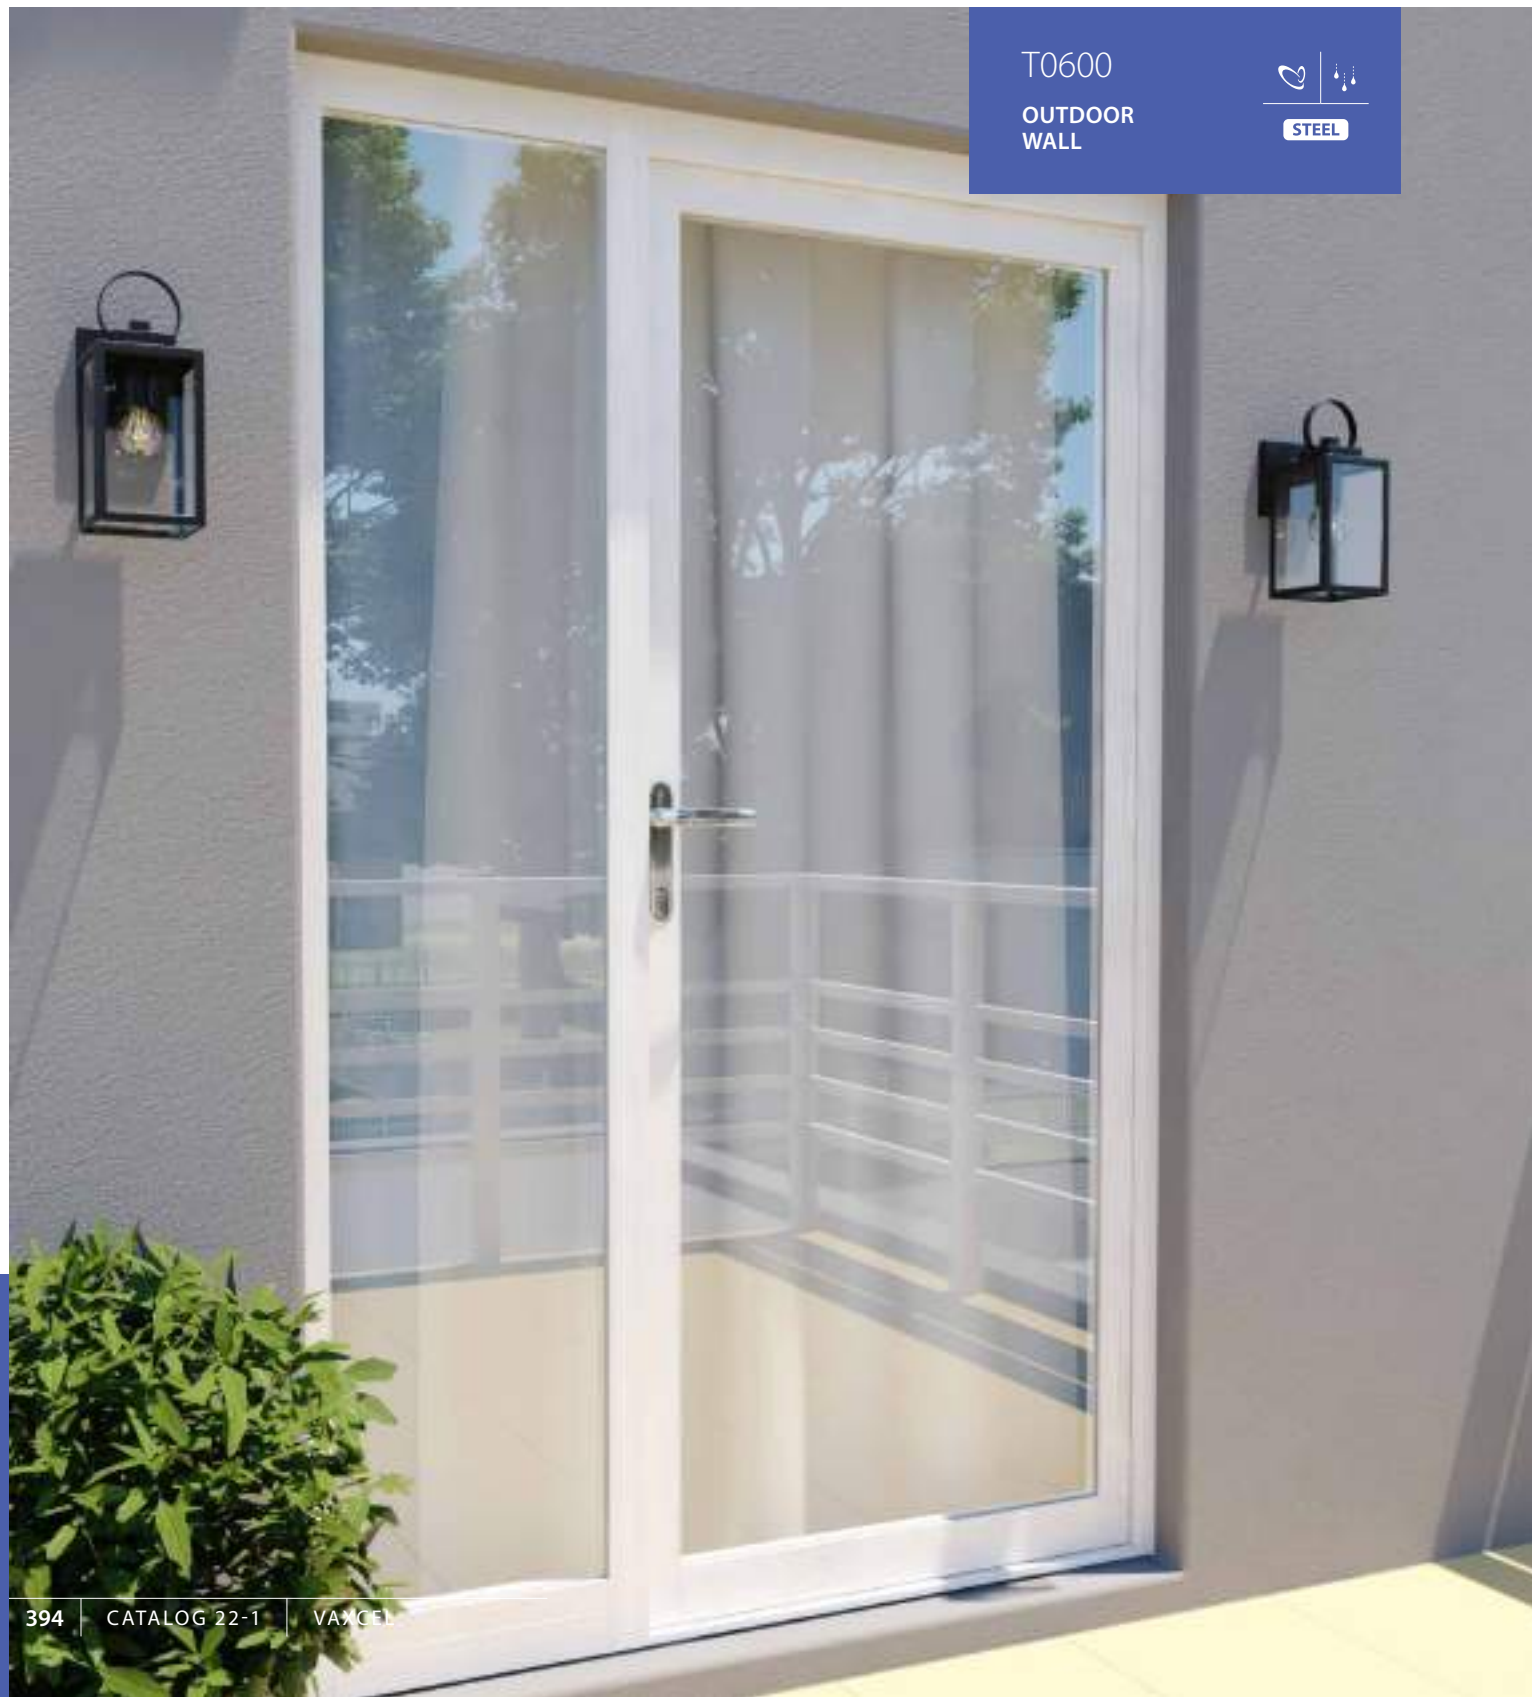

MEDINAH

The Medinah is an example of classic minimalist elegance. Large panes of clear glass are framed by textured white or black frames.