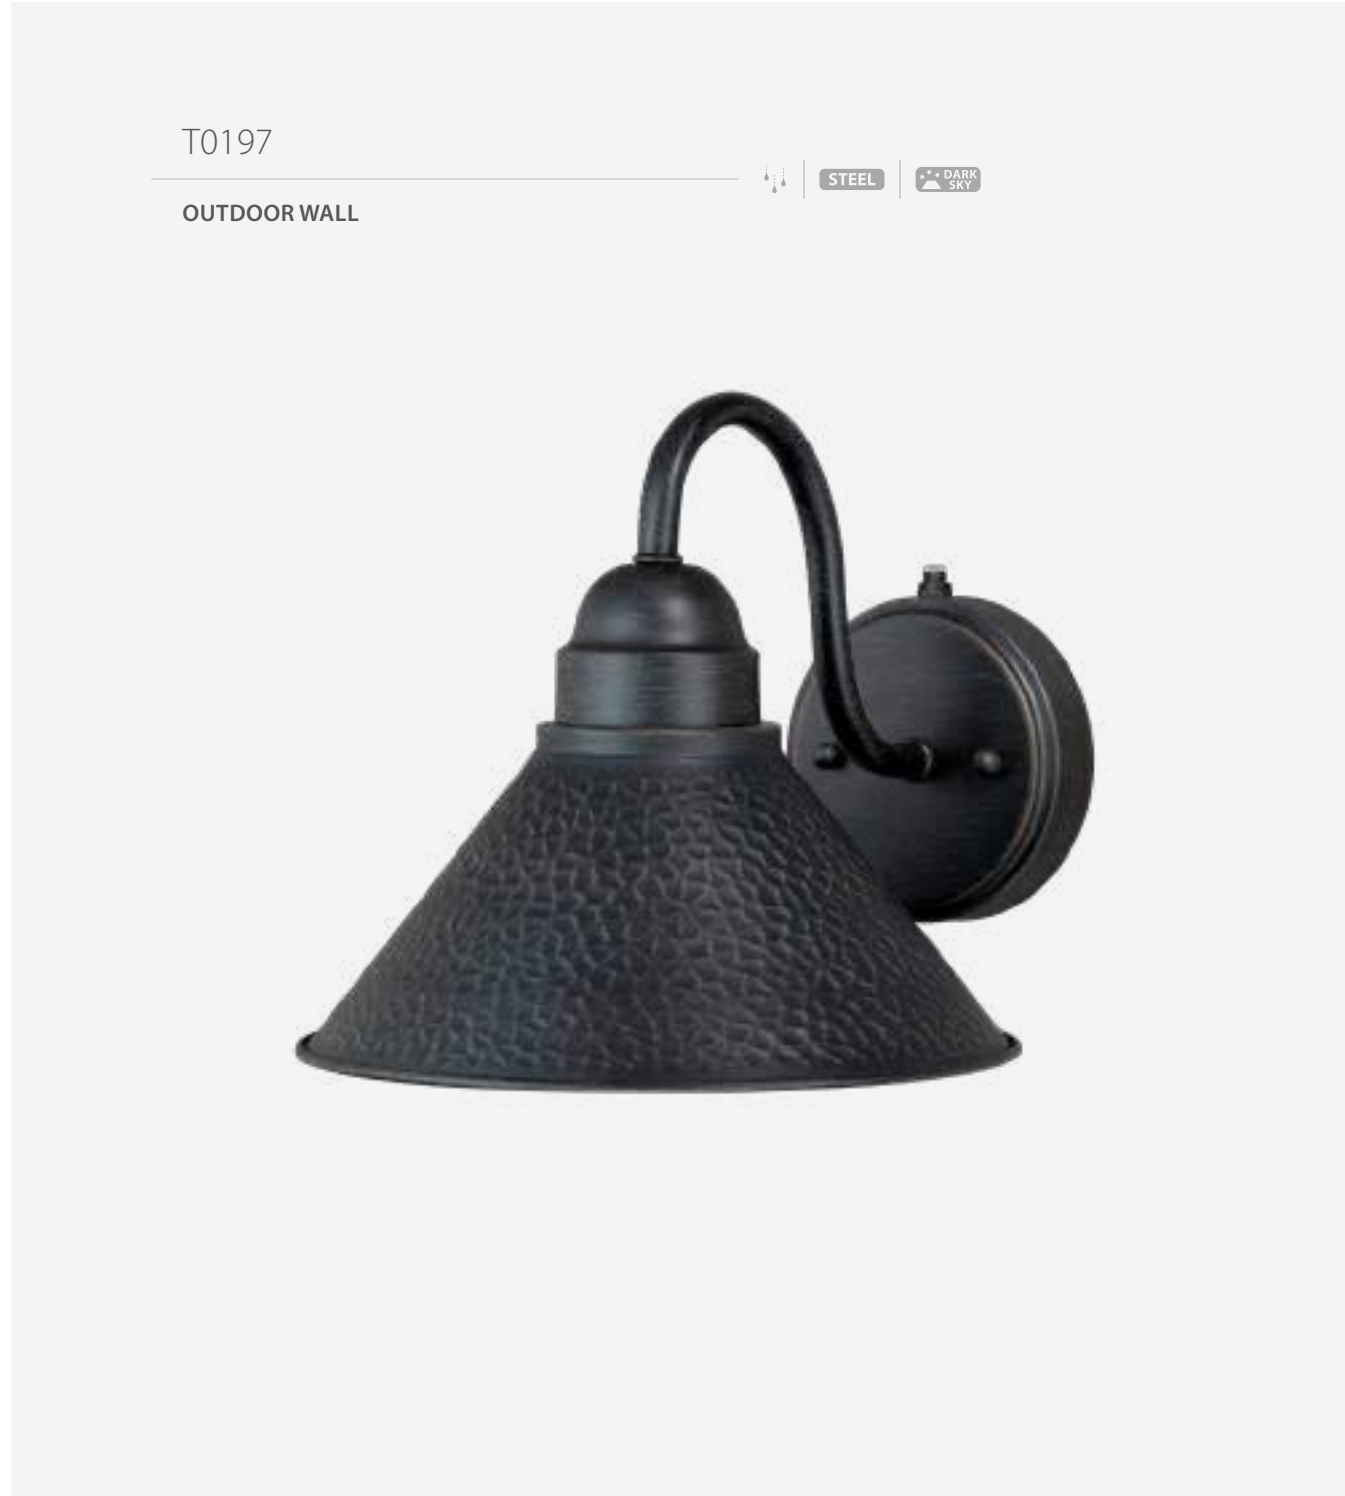

OUTLAND

Designed with farmhouse charm and artisan touches, the Outland collection is a solid choice for your home.