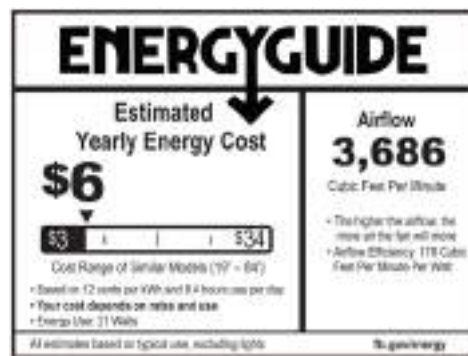

DRIFTWOOD (PICTURED)

BLACK

- DC Motor
- Remote Control
- INTEGRATED LED