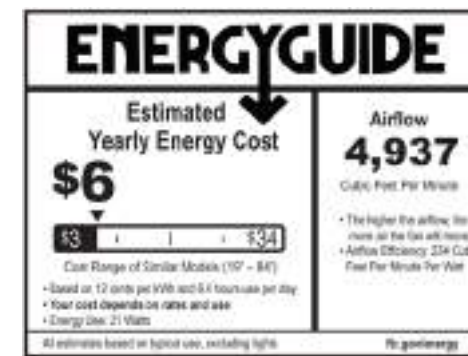

DRIFTWOOD (PICTURED)

BLACK

- DC Motor
- Remote Control
- INTEGRATED LED