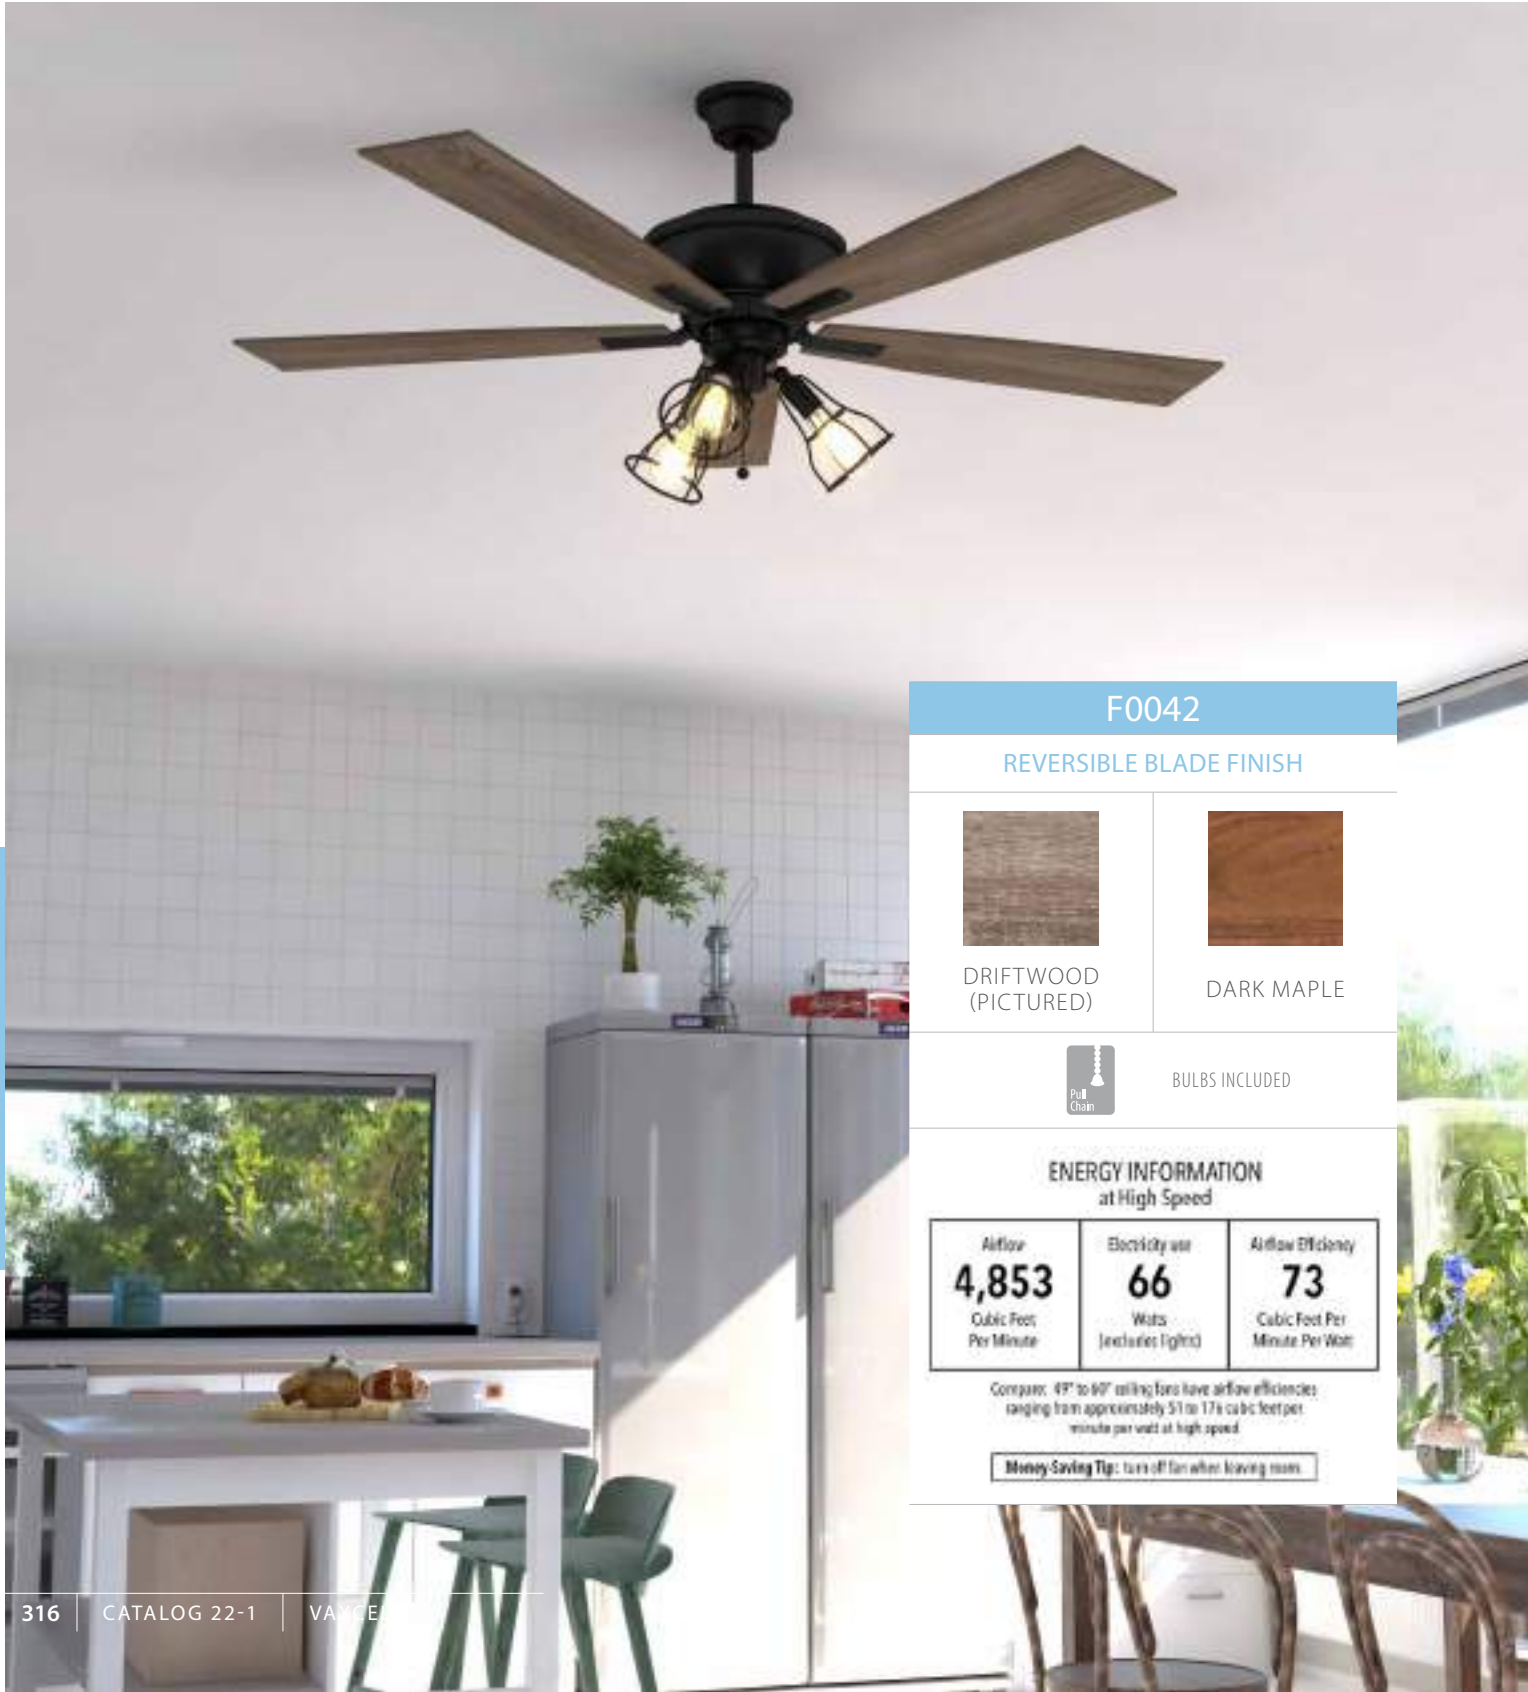

# CLYBOURN

The Clybourn ceiling fan has a distinct industrial look. The included light kit features 3 distinct and adjustable wire cage shades.

**F0042**  
REVERSIBLE BLADE FINISH

	
DRIFTWOOD (PICTURED)	DARK MAPLE