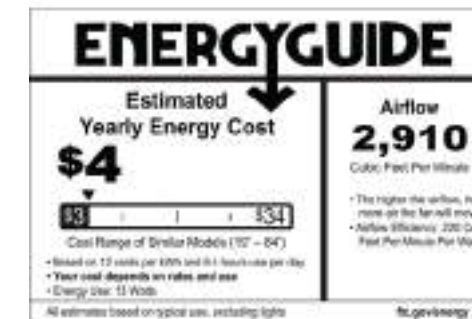

BLACK

INTEGRATED LED