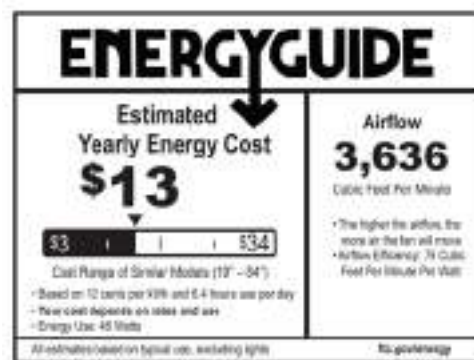

BULBS INCLUDED