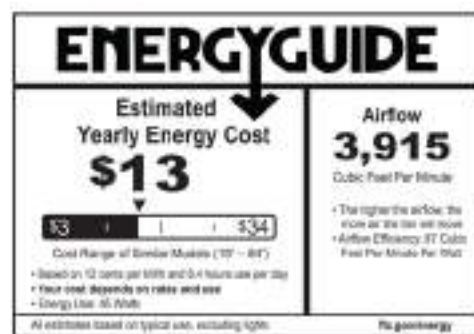

F0044

REVERSIBLE BLADE FINISH

DRIFTWOOD (PICTURED)

DARK MAPLE

BULBS INCLUDED