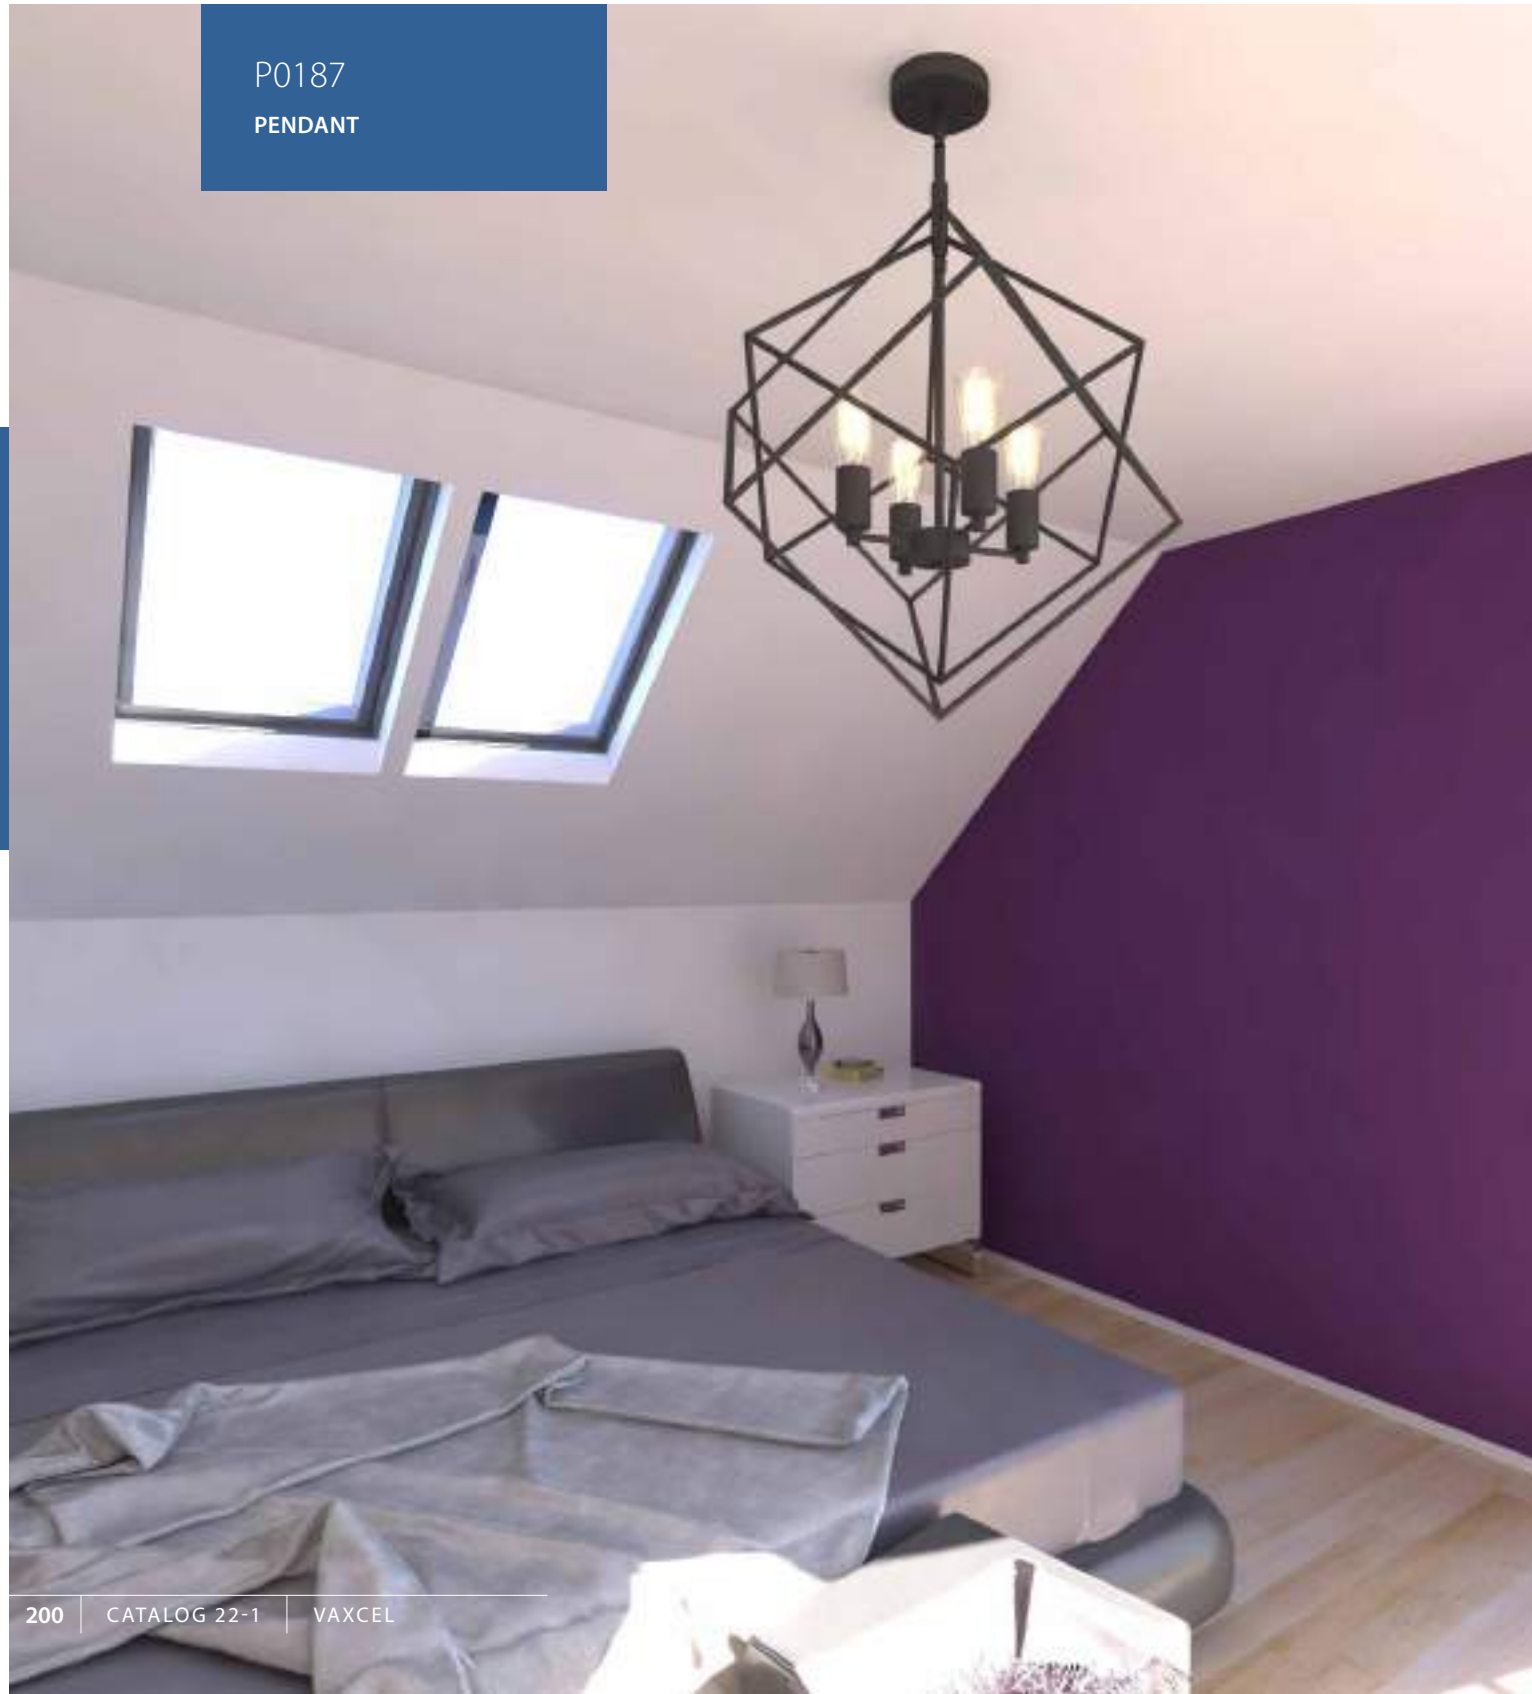

RAD

With its adjustable geometric structure and industrial nested cube cage design, the Rad pendant light is radically charming.

RAD

ALL DIMENSIONS ARE IN INCHES

ITEM NO	FINISH NAME	ITEM WIDTH	ITEM HEIGHT	ITEM DEPTH	WIRE LENGTH	ROD QTY X DIMENSIONS	LAMPING
P0187	Warm Pewter	23.5	30	23.5	192	4 x 12-in, 1 x 6-in, 1 x 3-in	4-60 (M)
P0307	Black and Natural Brass	23.5	30	23.5	192	4 x 12 in., 1 x 6 in., 1 x 3 in.	4-60 (M)

MID-CENTURY MODERN

P0187
PENDANT