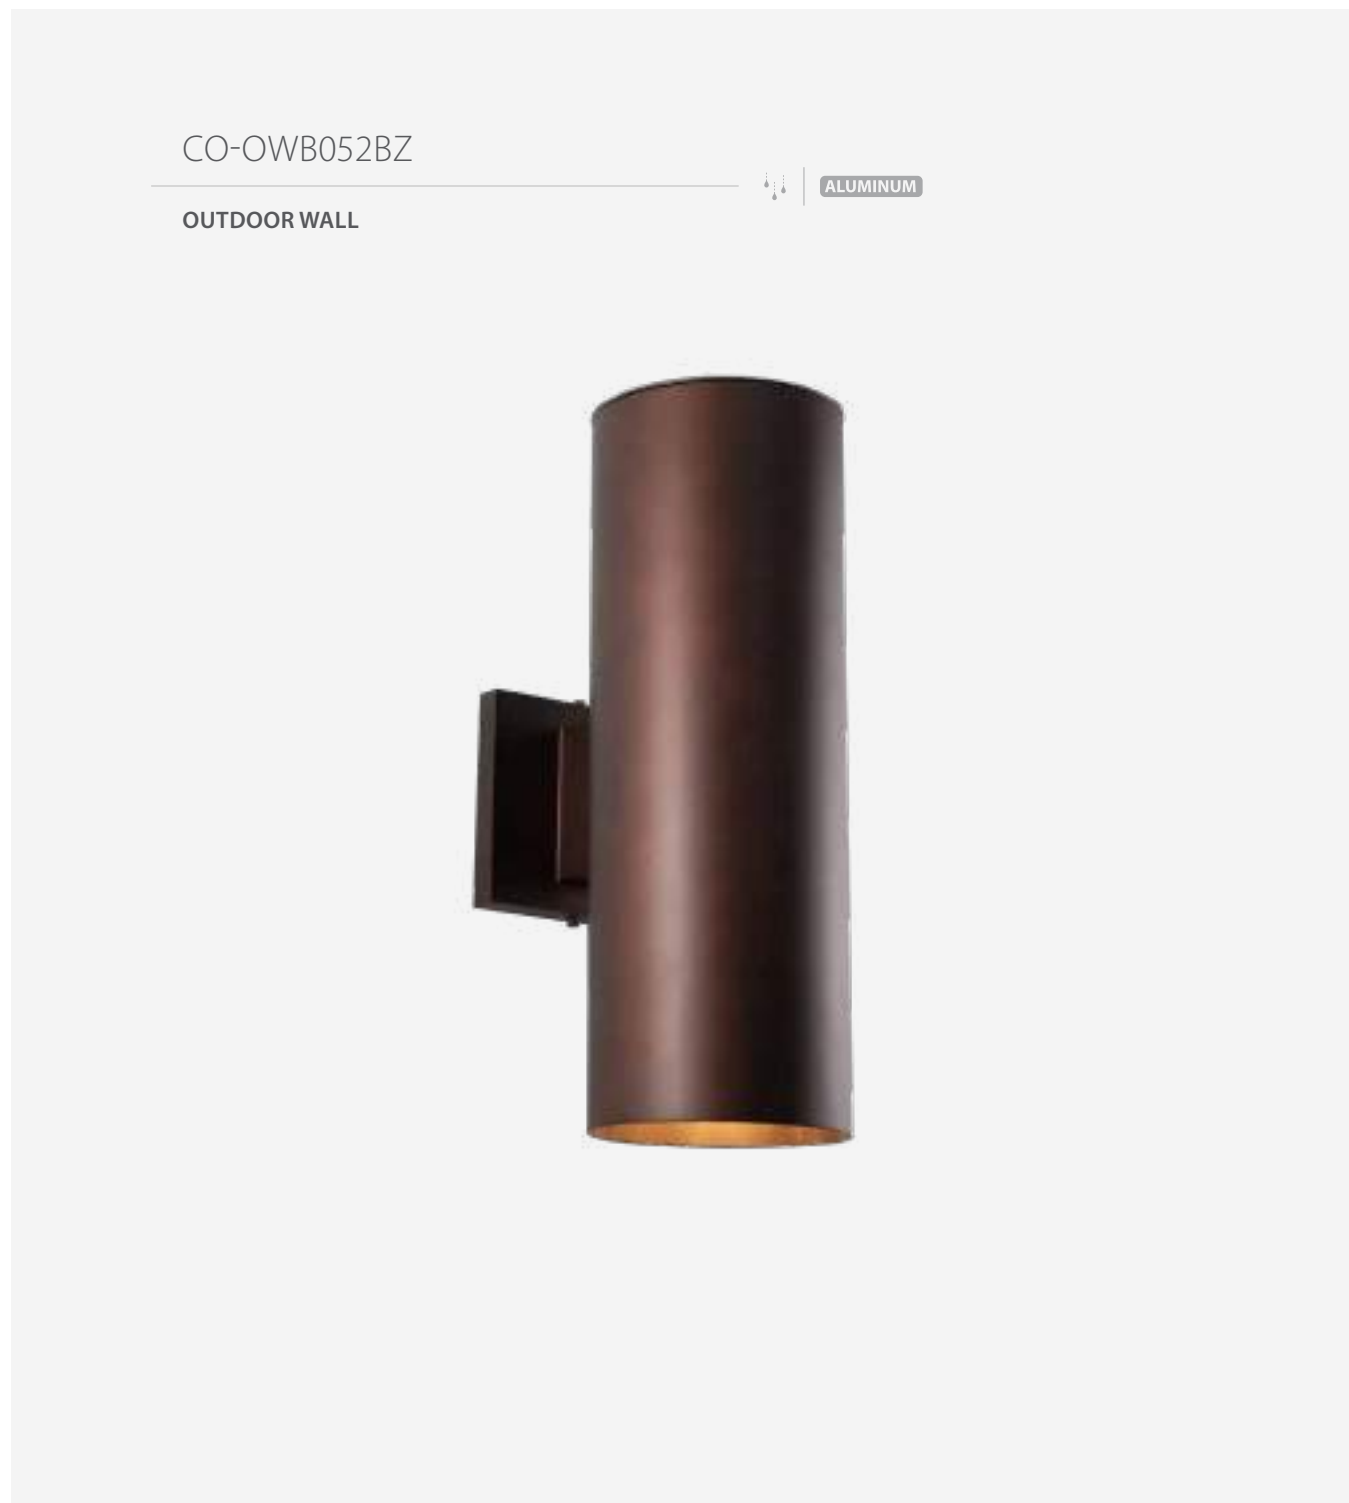

# CHIASSO

Utility and style come together in the Chiasso collection. The sleek, cylinder shaped fixture is made of sturdy rust resistant aluminum for long lasting durability with both up and down lighting.