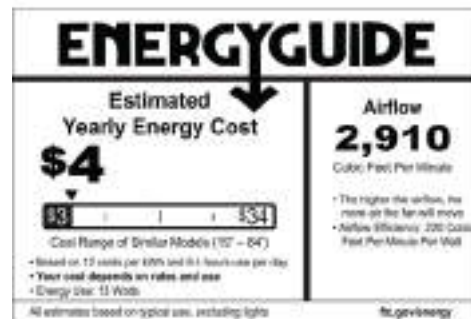

# ADRIAN

The Adrian is a contemporary masterpiece. The sleek motor and low profile style is ideal in any room.

F0063 BLADE FINISH

DARK EXPRESSO

INTEGRATED LED