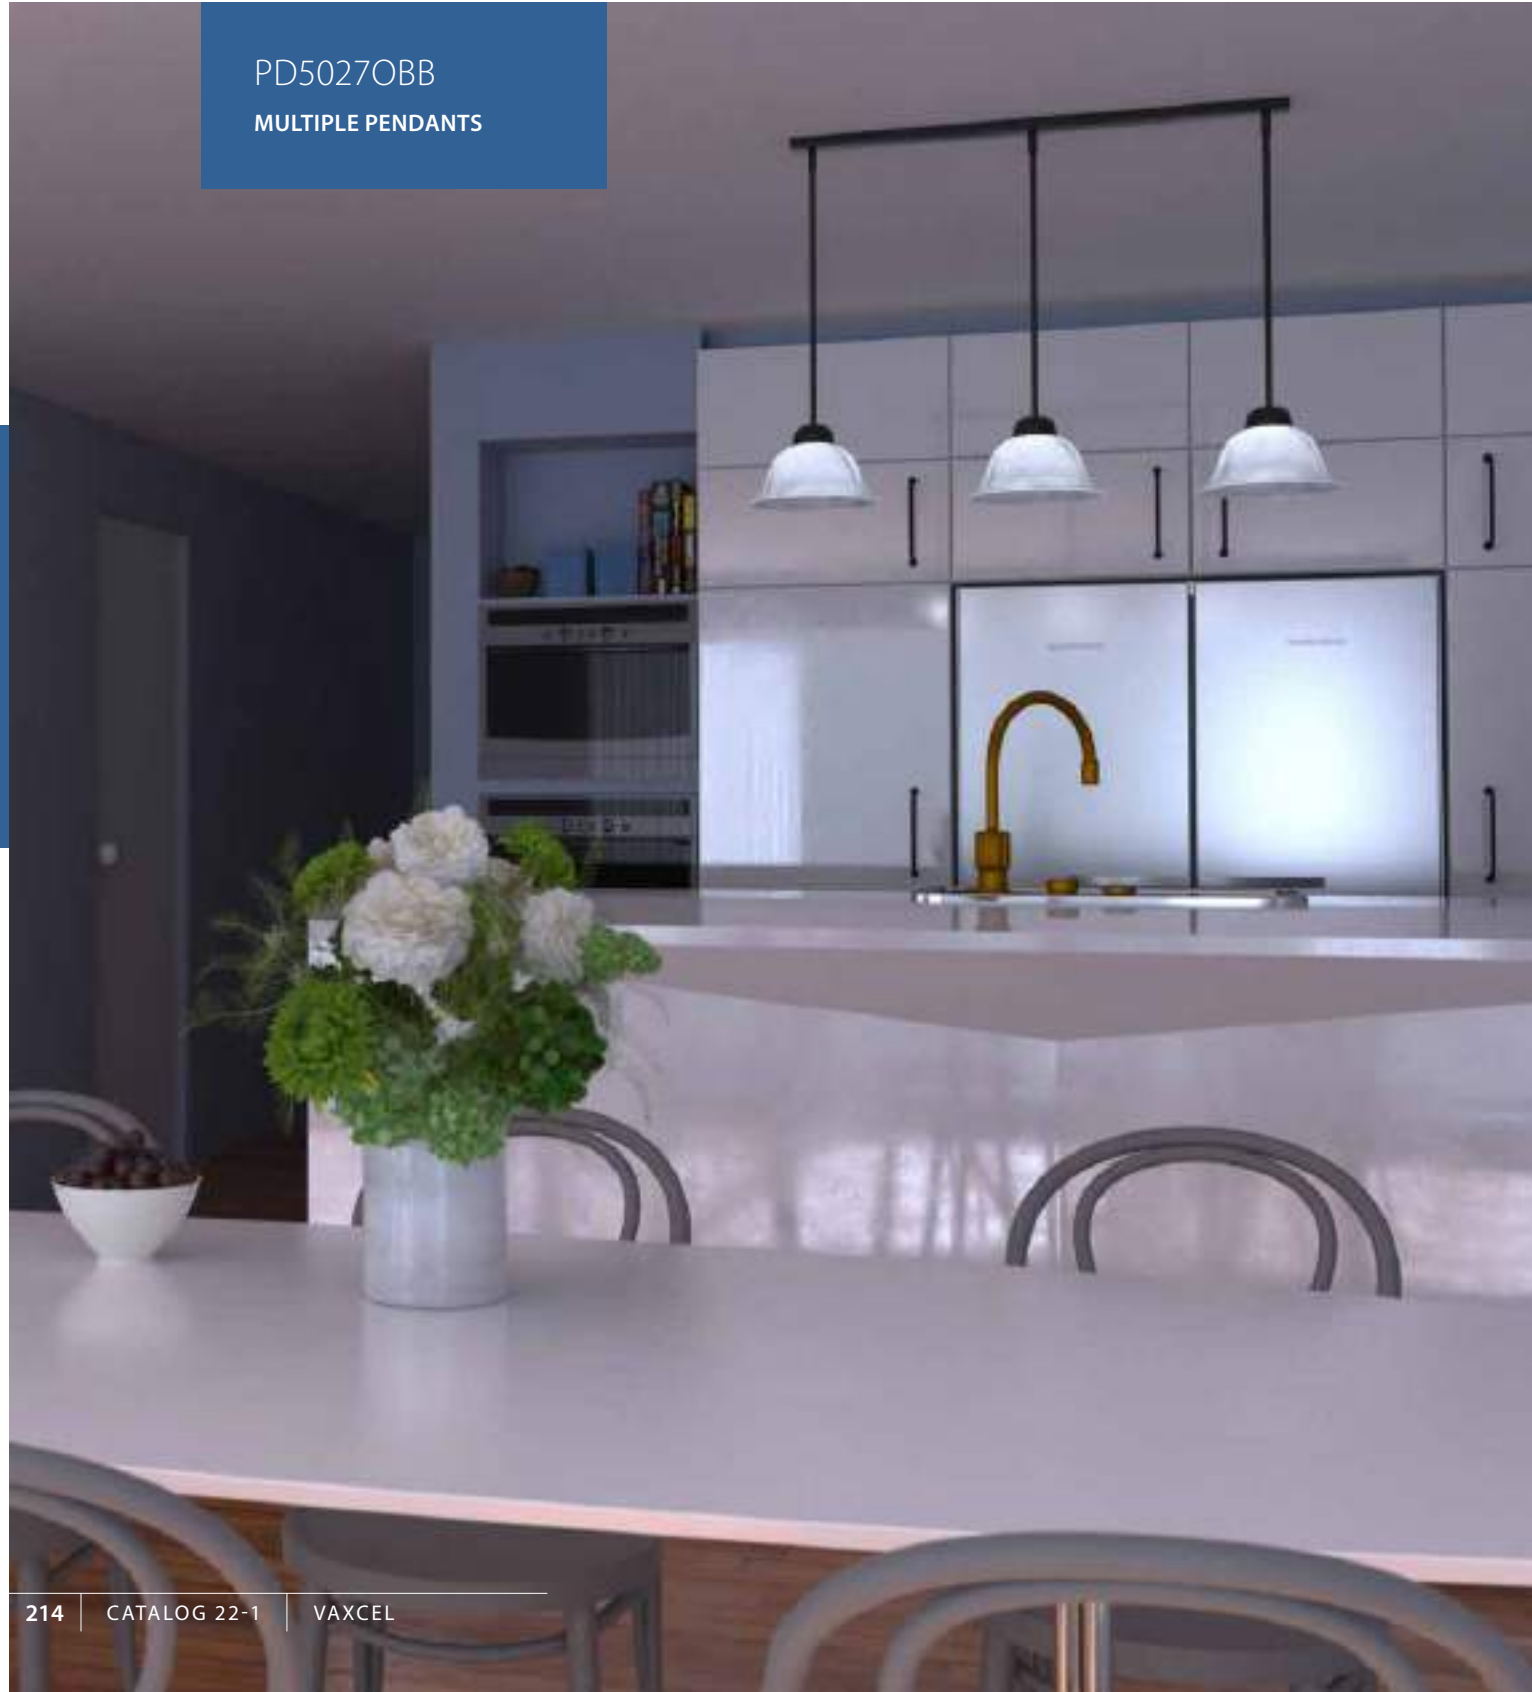

# DA VINCI

A simple yet sophisticated design is fitting in the collection named Da Vinci. This fixture is finished in a brushed nickel or oil rubbed bronze and has white alabaster glass shades.

PD5027OBB  
MULTIPLE PENDANTS