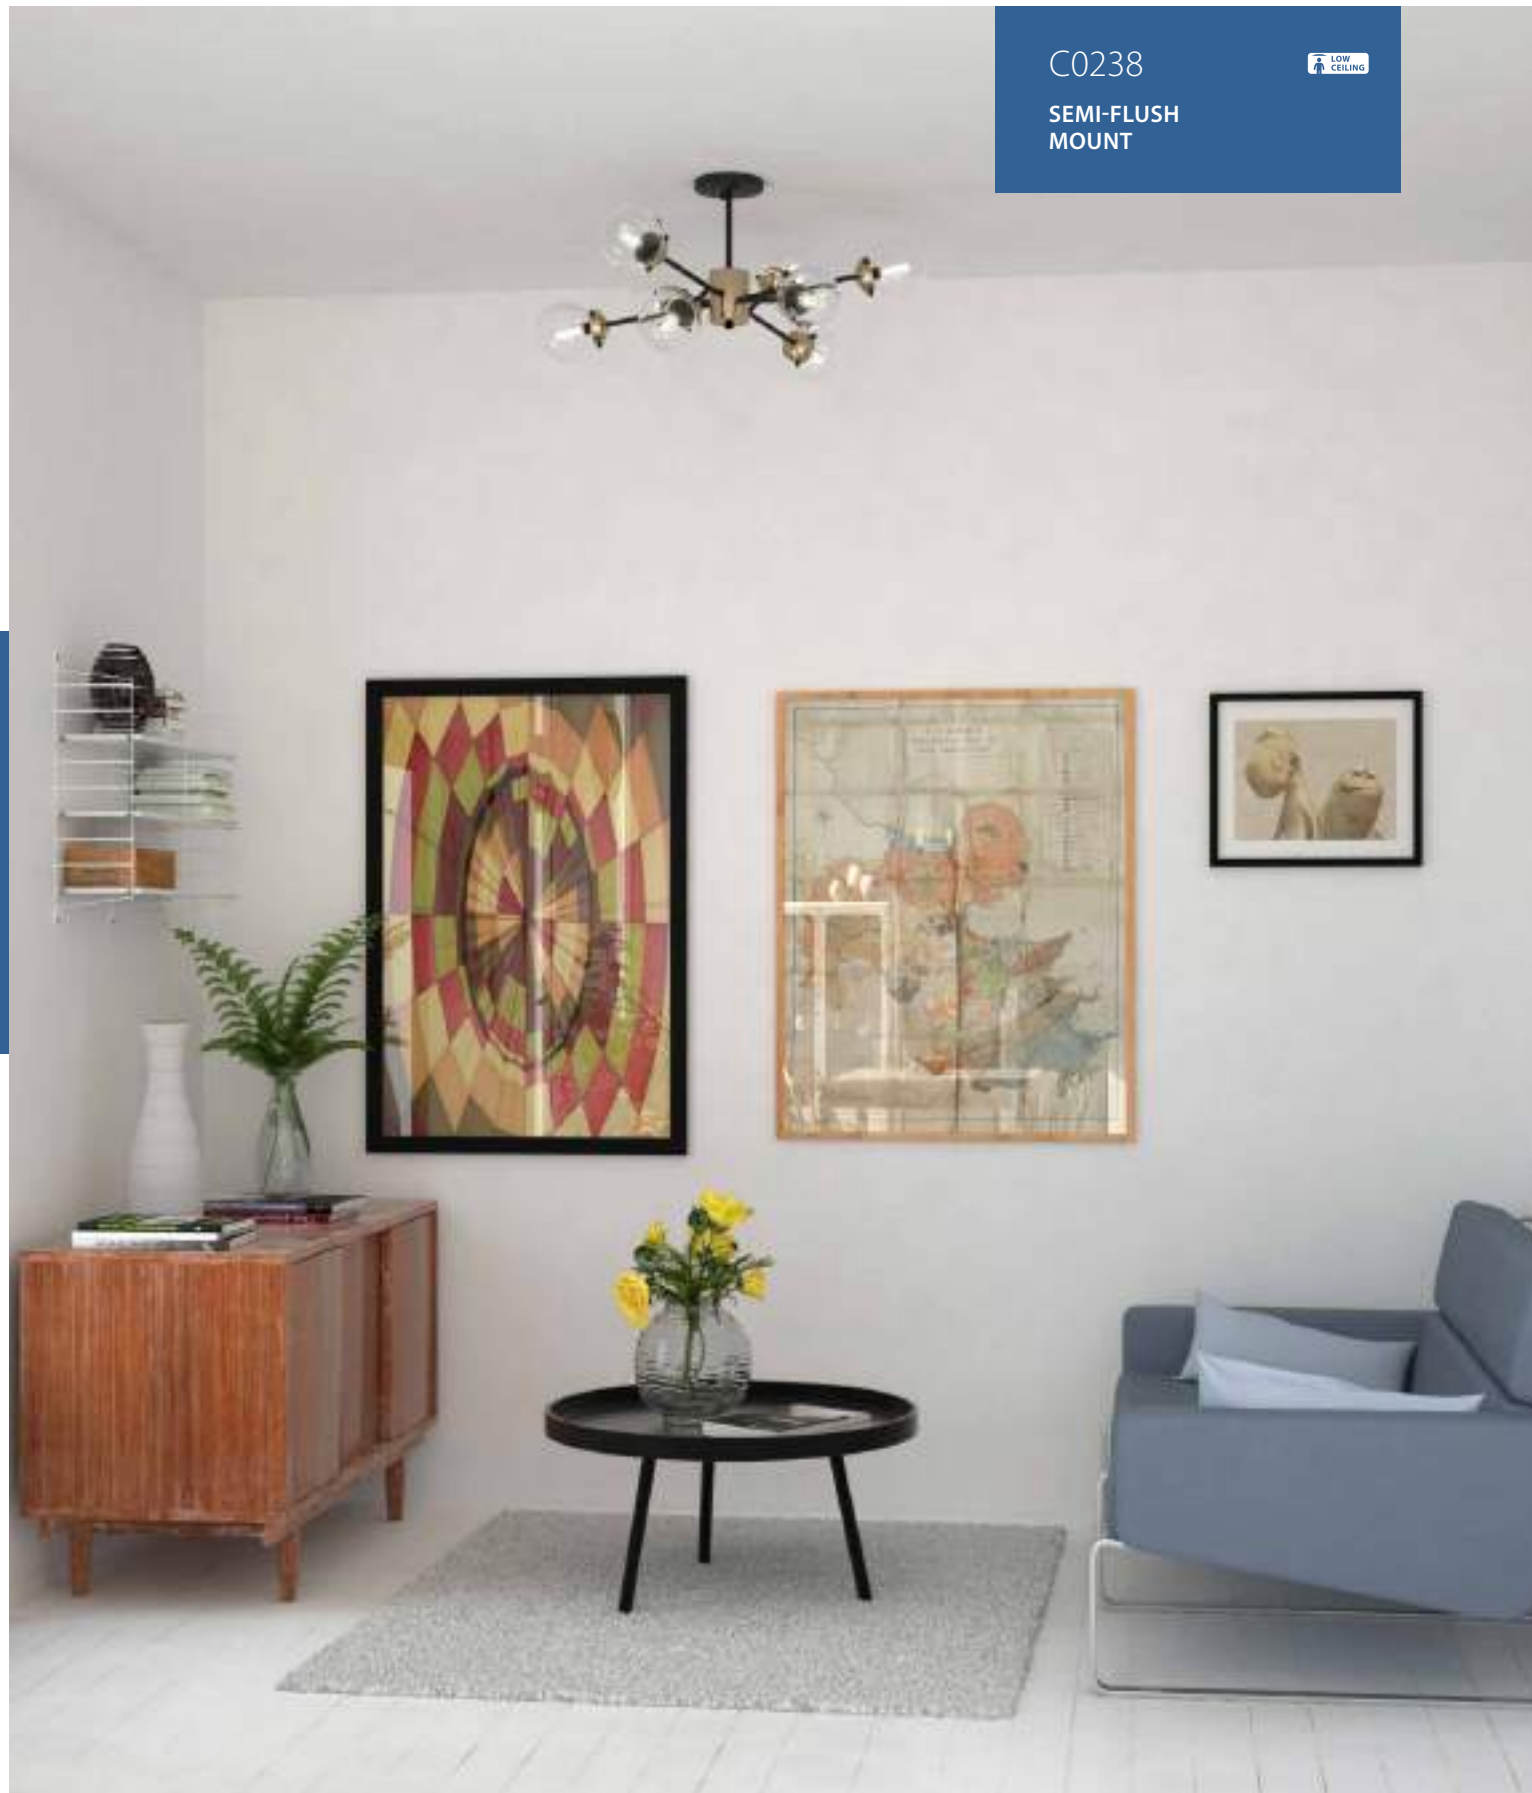

C0238

SEMI-FLUSH
MOUNT

ITEM NO	FINISH NAME	SHADE NAME	ITEM WIDTH	ITEM HEIGHT	ITEM DEPTH	WIRE LENGTH	LAMPING
C0238	Muted Brass and Oil Rubbed Bronze	Clear Glass	32	15.5	32	6	9-40 (C)
C0193	Muted Brass and Oil Rubbed Bronze	Clear Glass	25	12.25	25	6	6-40 (C)
C0194	Muted Brass and Oil Rubbed Bronze	Clear Glass	20	10.5	20	6	4-40 (C)
W0395	Muted Brass and Oil Rubbed Bronze	Clear Glass	5	16	6	6	1-40 (C)
W0396	Muted Brass and Oil Rubbed Bronze	Clear Glass	5	20	6	6	2-40 (C)

C0193