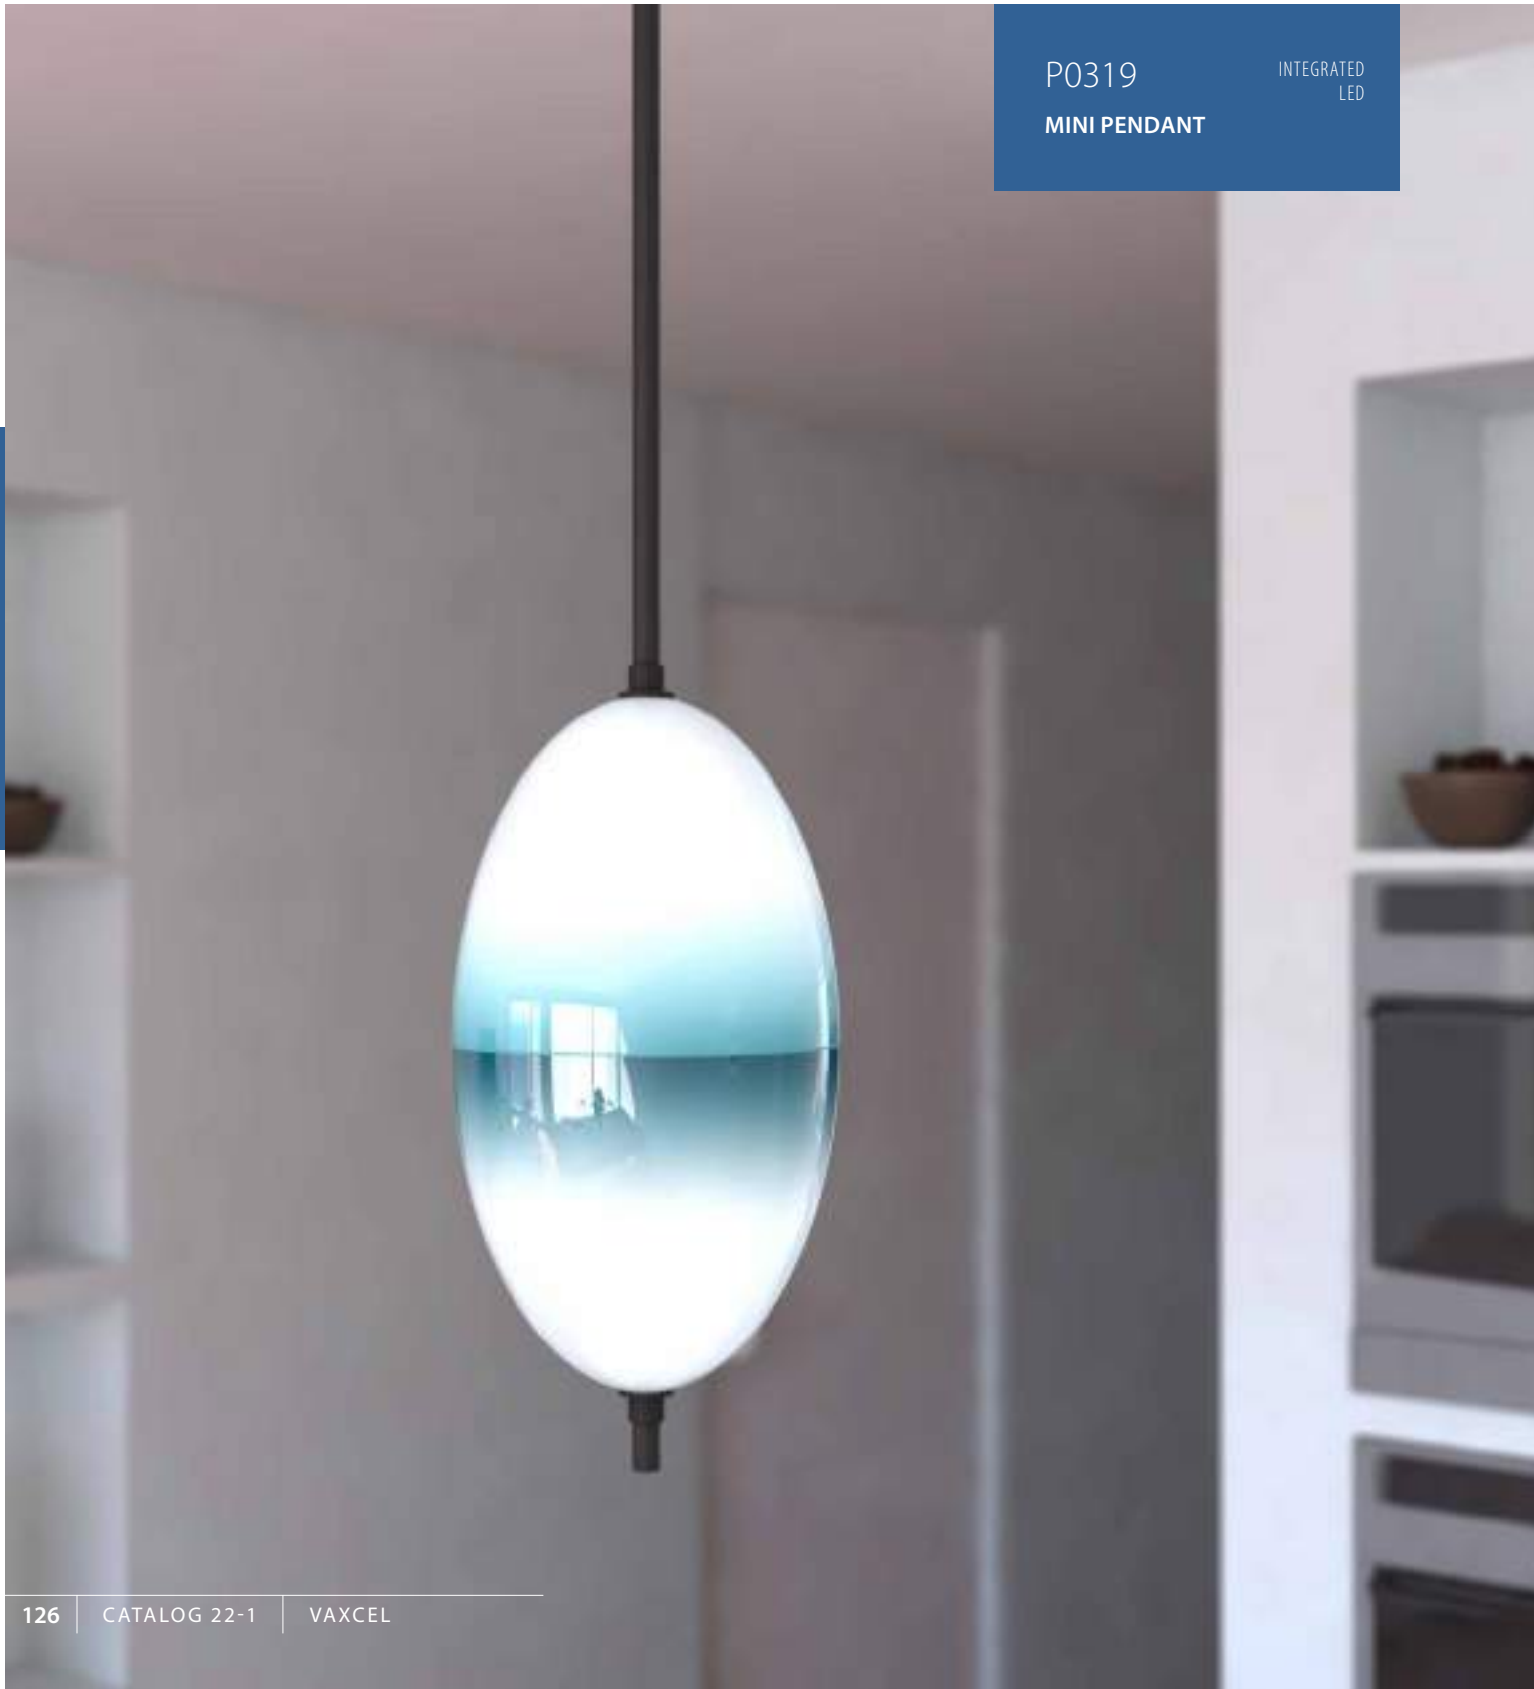

SOMERSET

Beautiful white milk glass blends into a central band of blue ombre to bring the Somerset collection to life.

SOMERSET

ALL DIMENSIONS ARE IN INCHES

ITEM NO	FINISH NAME	SHADE NAME	ITEM WIDTH	ITEM HEIGHT	ITEM DEPTH	WIRE LENGTH	ROD QTY X DIMENSIONS	LAMPING	LUMENS	MINIMUM CRI	COLOR TEMPERATURE (K)
P0319	Oil Rubbed Bronze	Aqua Ombre Blue Glass	6.25	19	6.25	144	3 x 12 in., 1 x 6 in., 1 x 3 in.	2-9.5(LED)	550	90	3000
P0320	Oil Rubbed Bronze	Aqua Ombre Blue Glass	9.25	18	9.25	144	3 x 12 in., 1 x 6 in., 1 x 3 in.	2-9.5(LED)	640	90	3000
P0321	Oil Rubbed Bronze	Aqua Ombre Blue Glass	10	19.75	10	144	3 x 12 in., 1 x 6 in., 1 x 3 in.	2-9.5(LED)	640	90	3000

P0319
MINI PENDANT
INTEGRATED LED