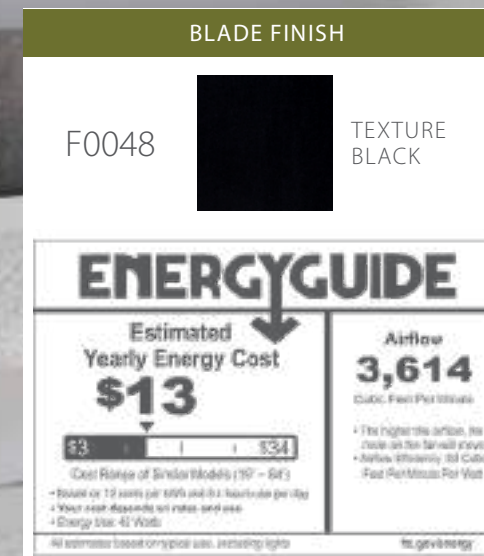

C0175

HOLBROOK
15.75"W x 11"H x 15.75"D
3-60 (M)
Noble Bronze Finish
Clear Seeded Glass Shade

The bedroom is one of the most intimate rooms in a house. Of all the rooms in your home, this is the one where you can let go of impressing others and focus solely on your comfort and style needs. Check out our top selling bedroom items and see what best suits you.