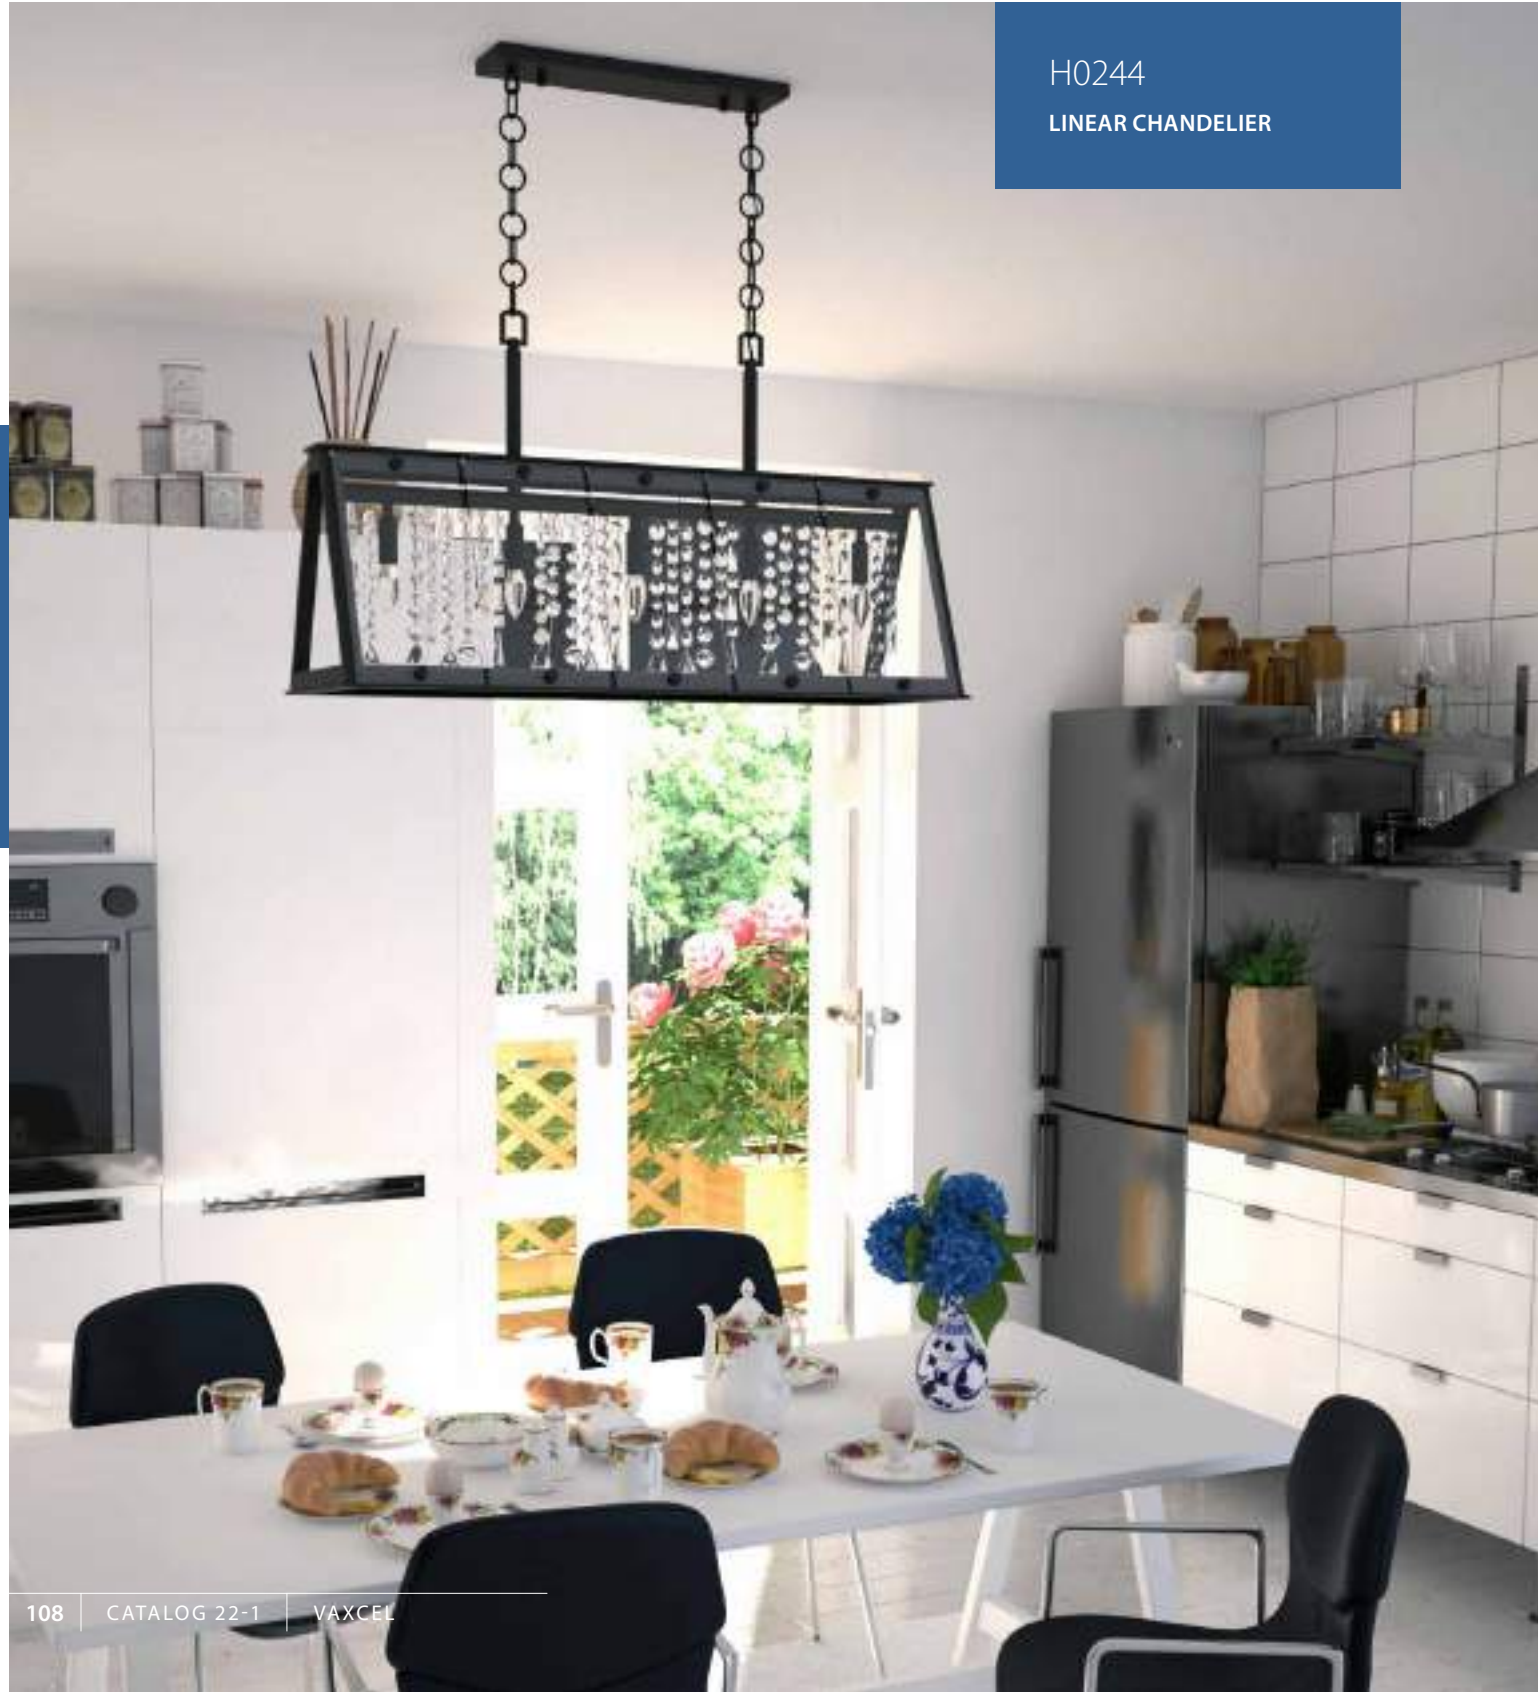

H0180

H0178

TREMONT

A touch of glam balanced with strong edgy geometric lines bring the Tremont collection's aesthetic into your space.

H0244
LINEAR CHANDELIER

TREMONT

ALL DIMENSIONS ARE IN INCHES

ITEM NO	FINISH NAME	SHADE NAME	ITEM WIDTH	ITEM HEIGHT	ITEM DEPTH	WIRE LENGTH	CHAIN LENGTH	LAMPING
H0244	Matte Black	Clear Glass	36.5	20.75	10.75	192	72	5-60 (C)
P0322	Matte Black	Clear Glass	10.25	15	10.25	144	72	1-60 (C)
C0240	Matte Black	Clear Glass	12.5	12.25	12.5	6	-	1-60 (M)
P0323	Matte Black	Clear Glass	15	20.25	15	192	72	4-60 (C)