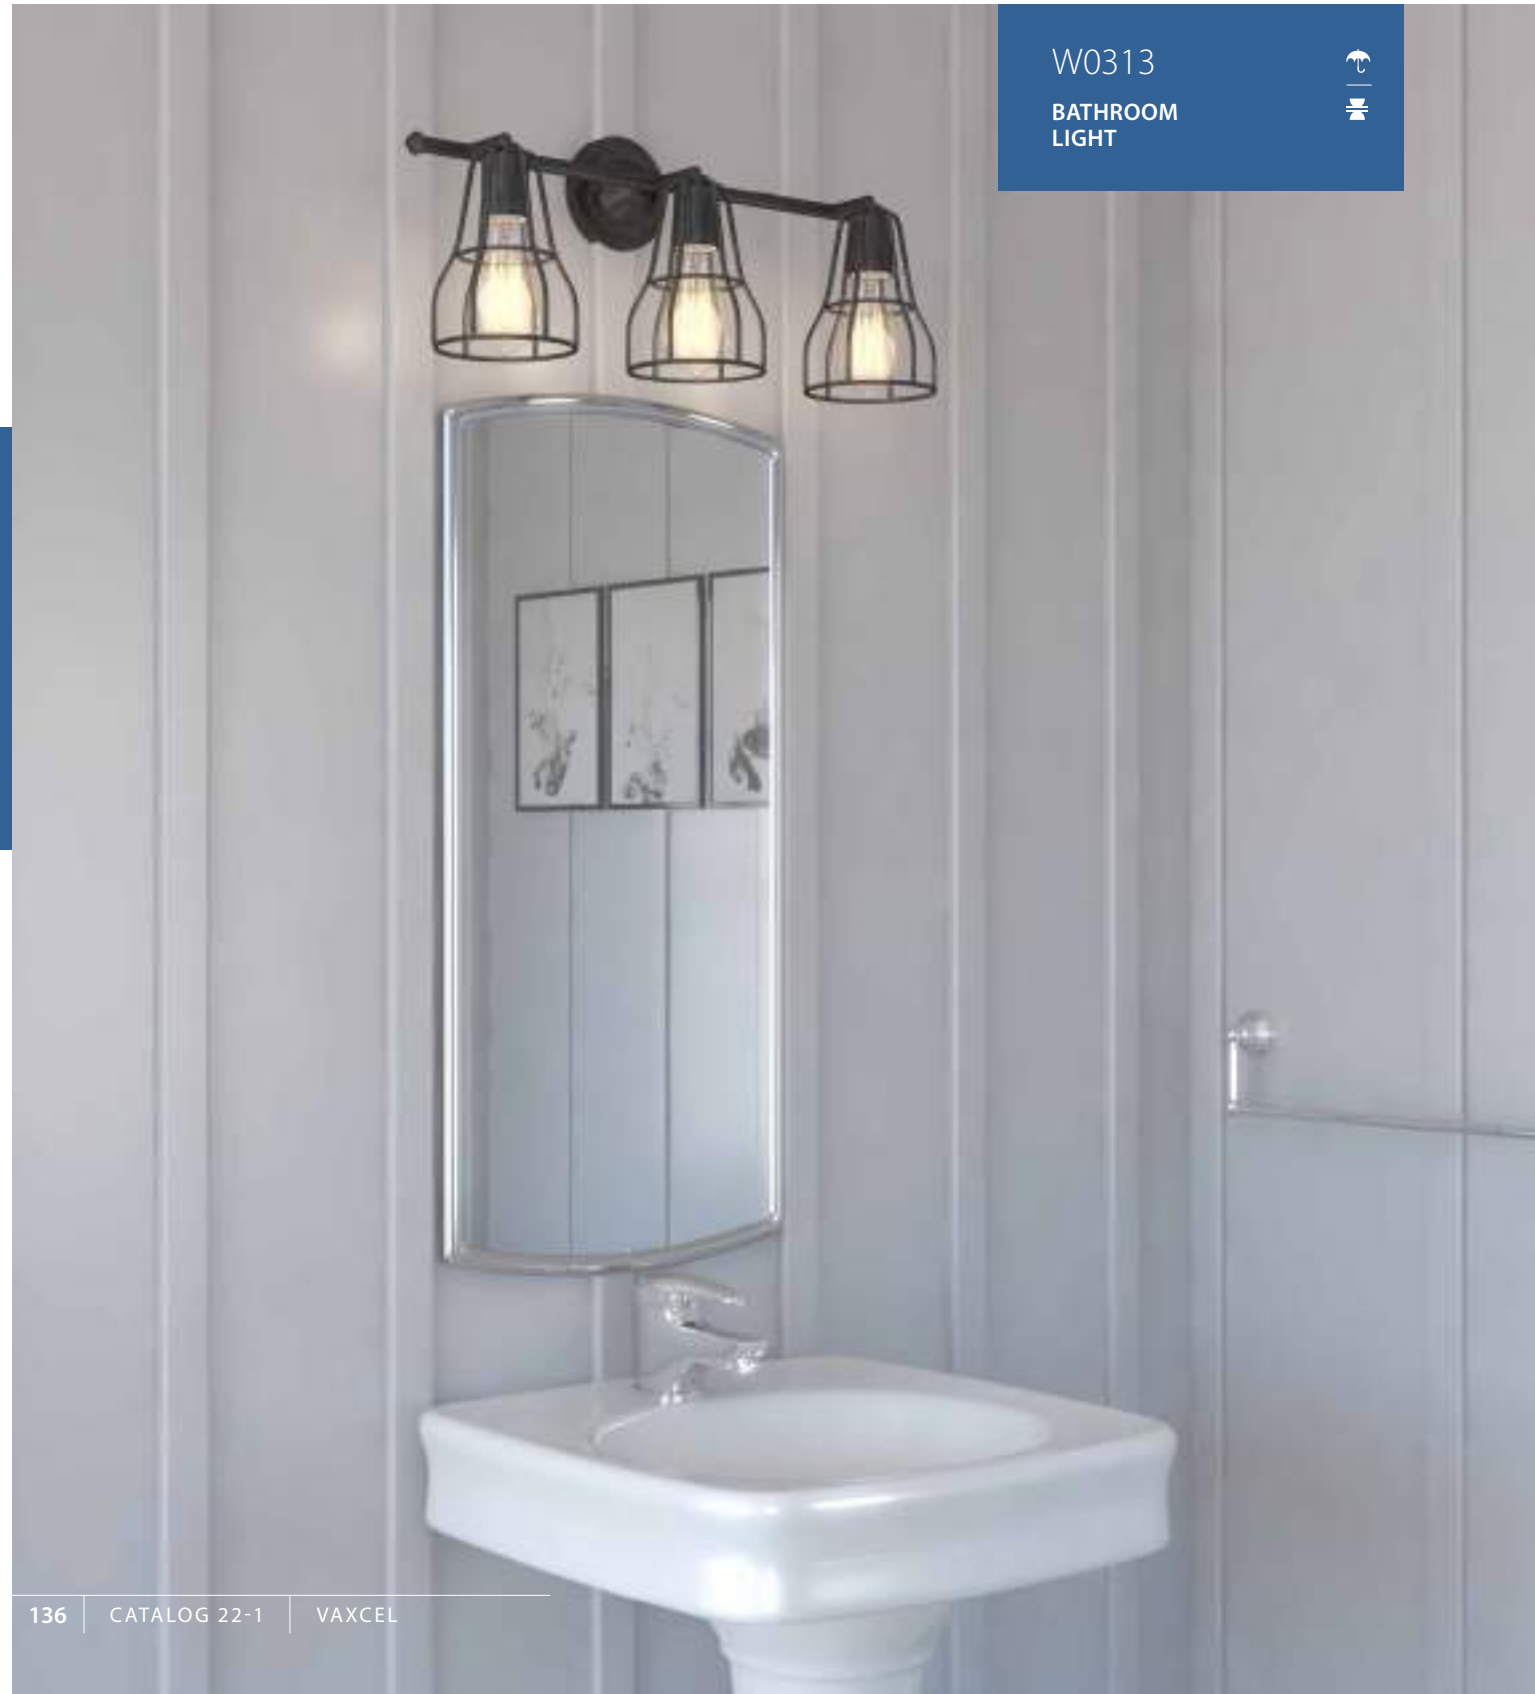

C0241

FLUSH MOUNT

CLOSE UP DETAIL

CLOSE UP DETAIL

CLYBOURN

Cage like features give the Clybourn bath collection a modern yet industrial flair.

W0313

BATHROOM LIGHT