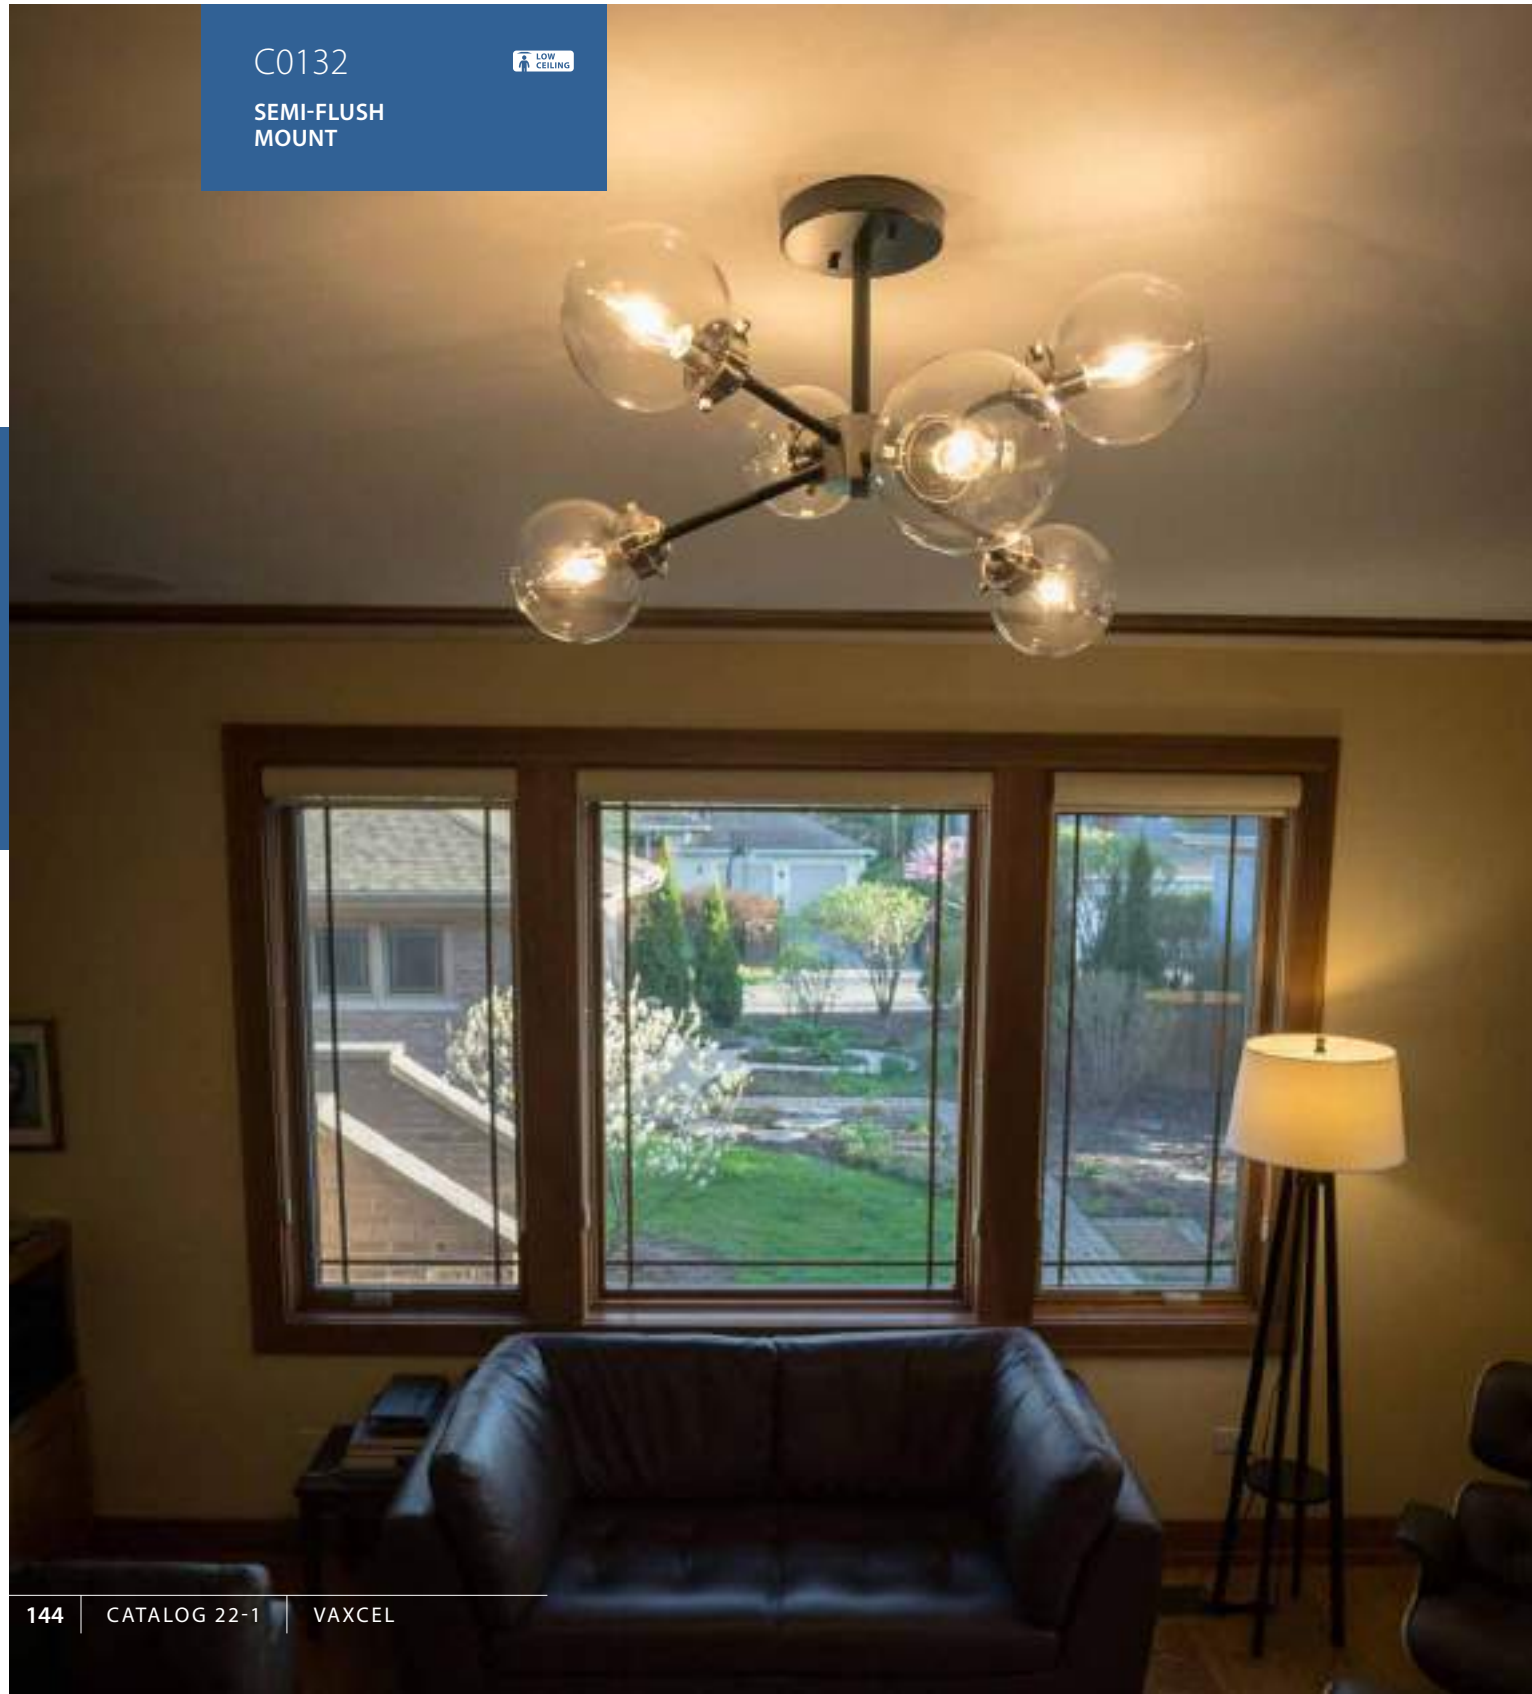

ORBIT

The Orbit sputnik collection is characterized with a retro flair. Outstretched arms are punctuated with clear glass globes.

ORBIT

ALL DIMENSIONS ARE IN INCHES

ITEM NO	FINISH NAME	SHADE NAME	ITEM WIDTH	ITEM HEIGHT	ITEM DEPTH	WIRE LENGTH	LAMPING
C0132	Satin Nickel and Oil Rubbed Bronze	Clear Glass	25	12.25	25	6	6-60 (C)
C0133	Satin Nickel and Oil Rubbed Bronze	Clear Glass	20	10.5	20	6	4-40 (C)
C0239	Satin Nickel and Oil Rubbed Bronze	Clear Glass	32	15.5	32	6	9-40 (C)

continued on next page

C0132
SEMI-FLUSH MOUNT