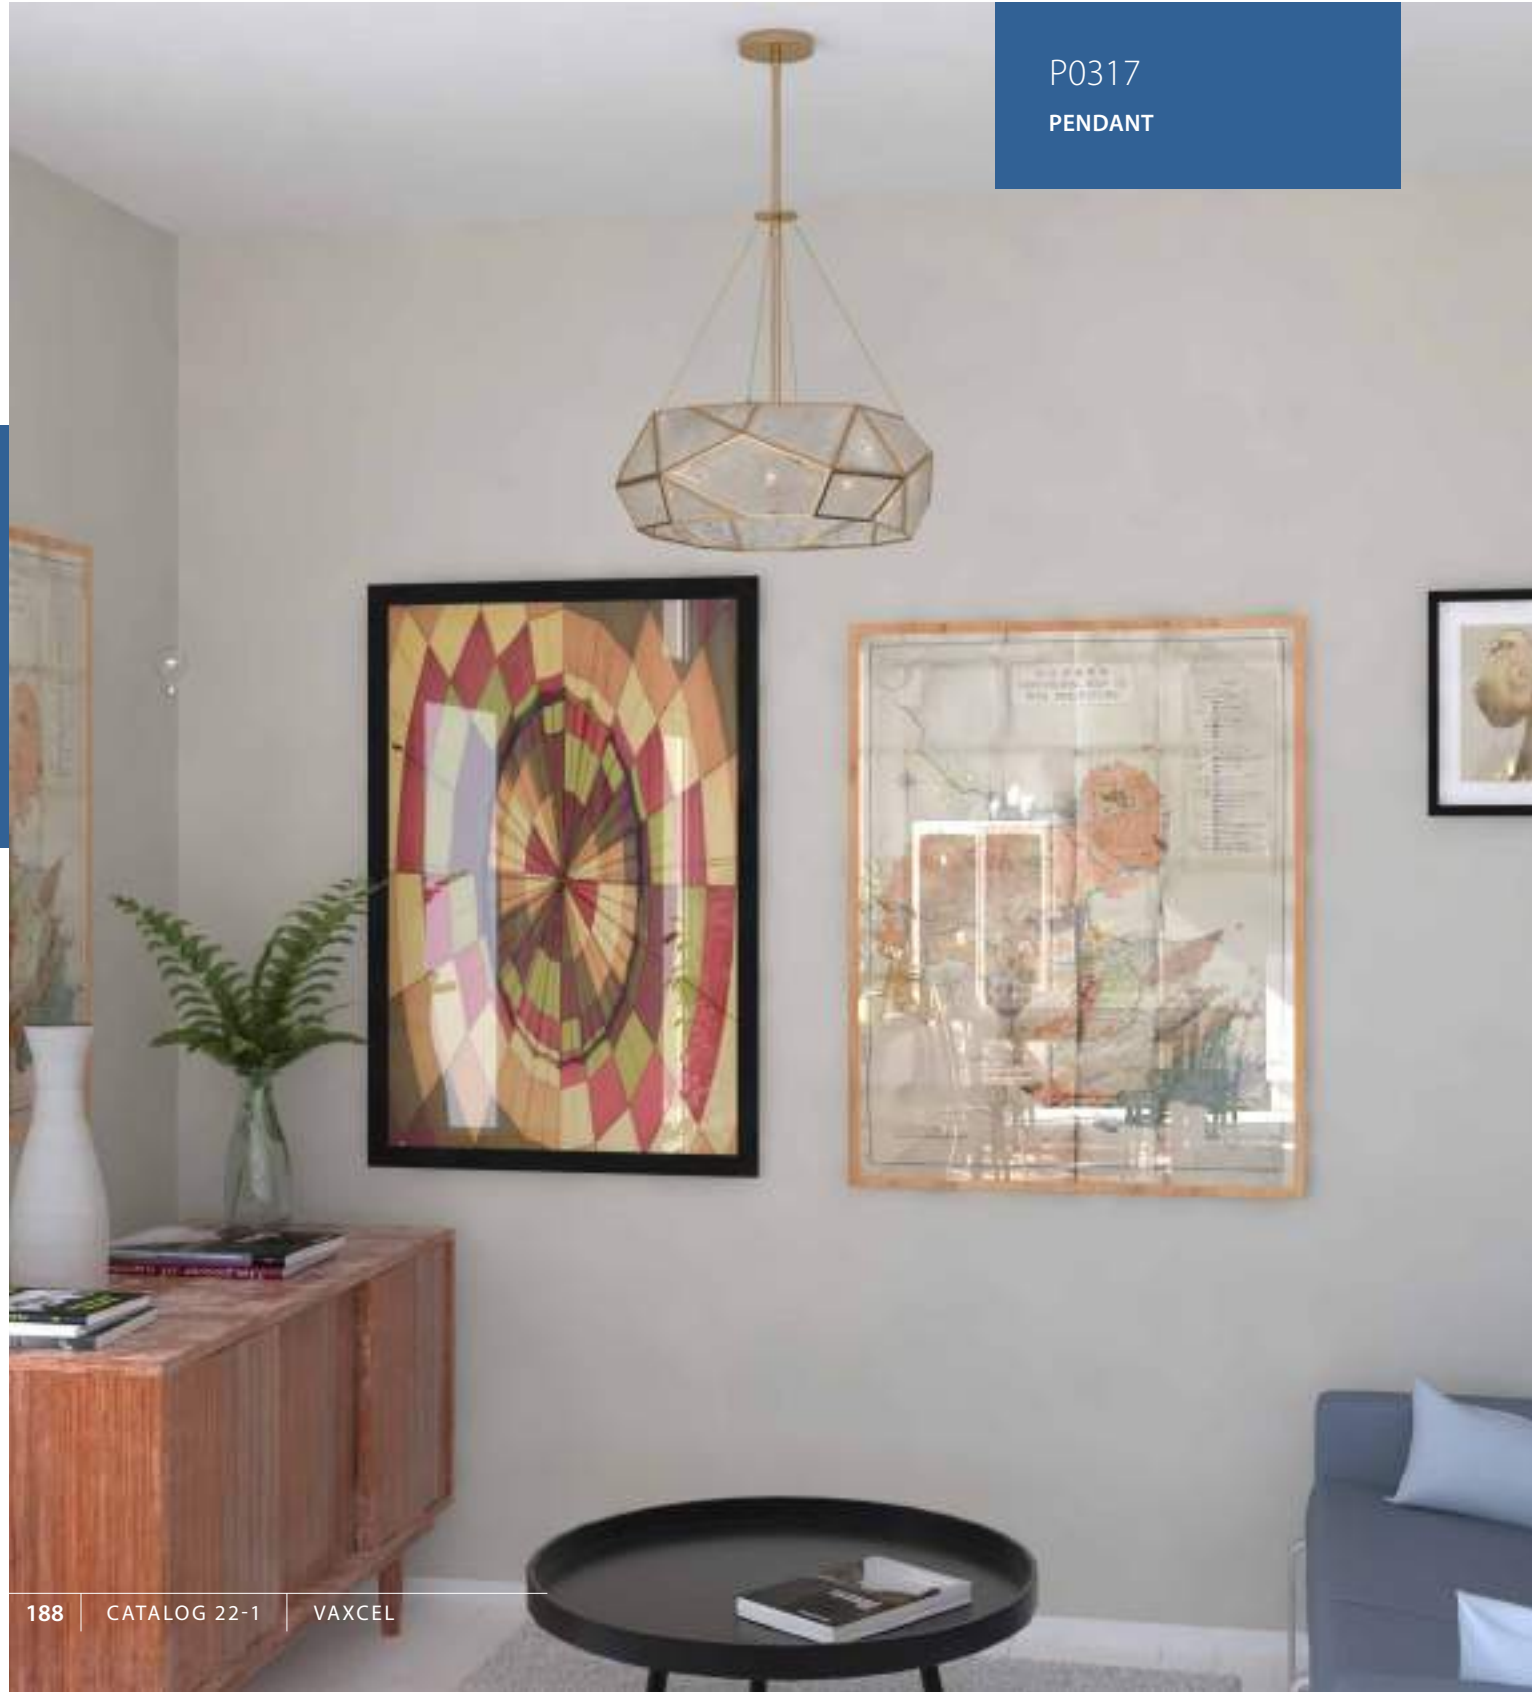

EUCLID

Asymmetric faceted mercury glass defines the dramatic beauty of the Euclid pendant collection.

EUCLID

ALL DIMENSIONS ARE IN INCHES

ITEM NO	FINISH NAME	SHADE NAME	ITEM WIDTH	ITEM HEIGHT	ITEM DEPTH	WIRE LENGTH	ROD QTY X DIMENSIONS	LAMPING
P0317	Aged Brass	Silver Mercury Glass	20	24.5	20	192	3 x 12 in., 1 x 6 in., 1 x 3 in.	3-60 (M)
P0318	Aged Brass	Silver Mercury Glass	24	28.5	24	192	3 x 12 in., 1 x 6 in., 1 x 3 in.	5-60 (M)

P0317
PENDANT