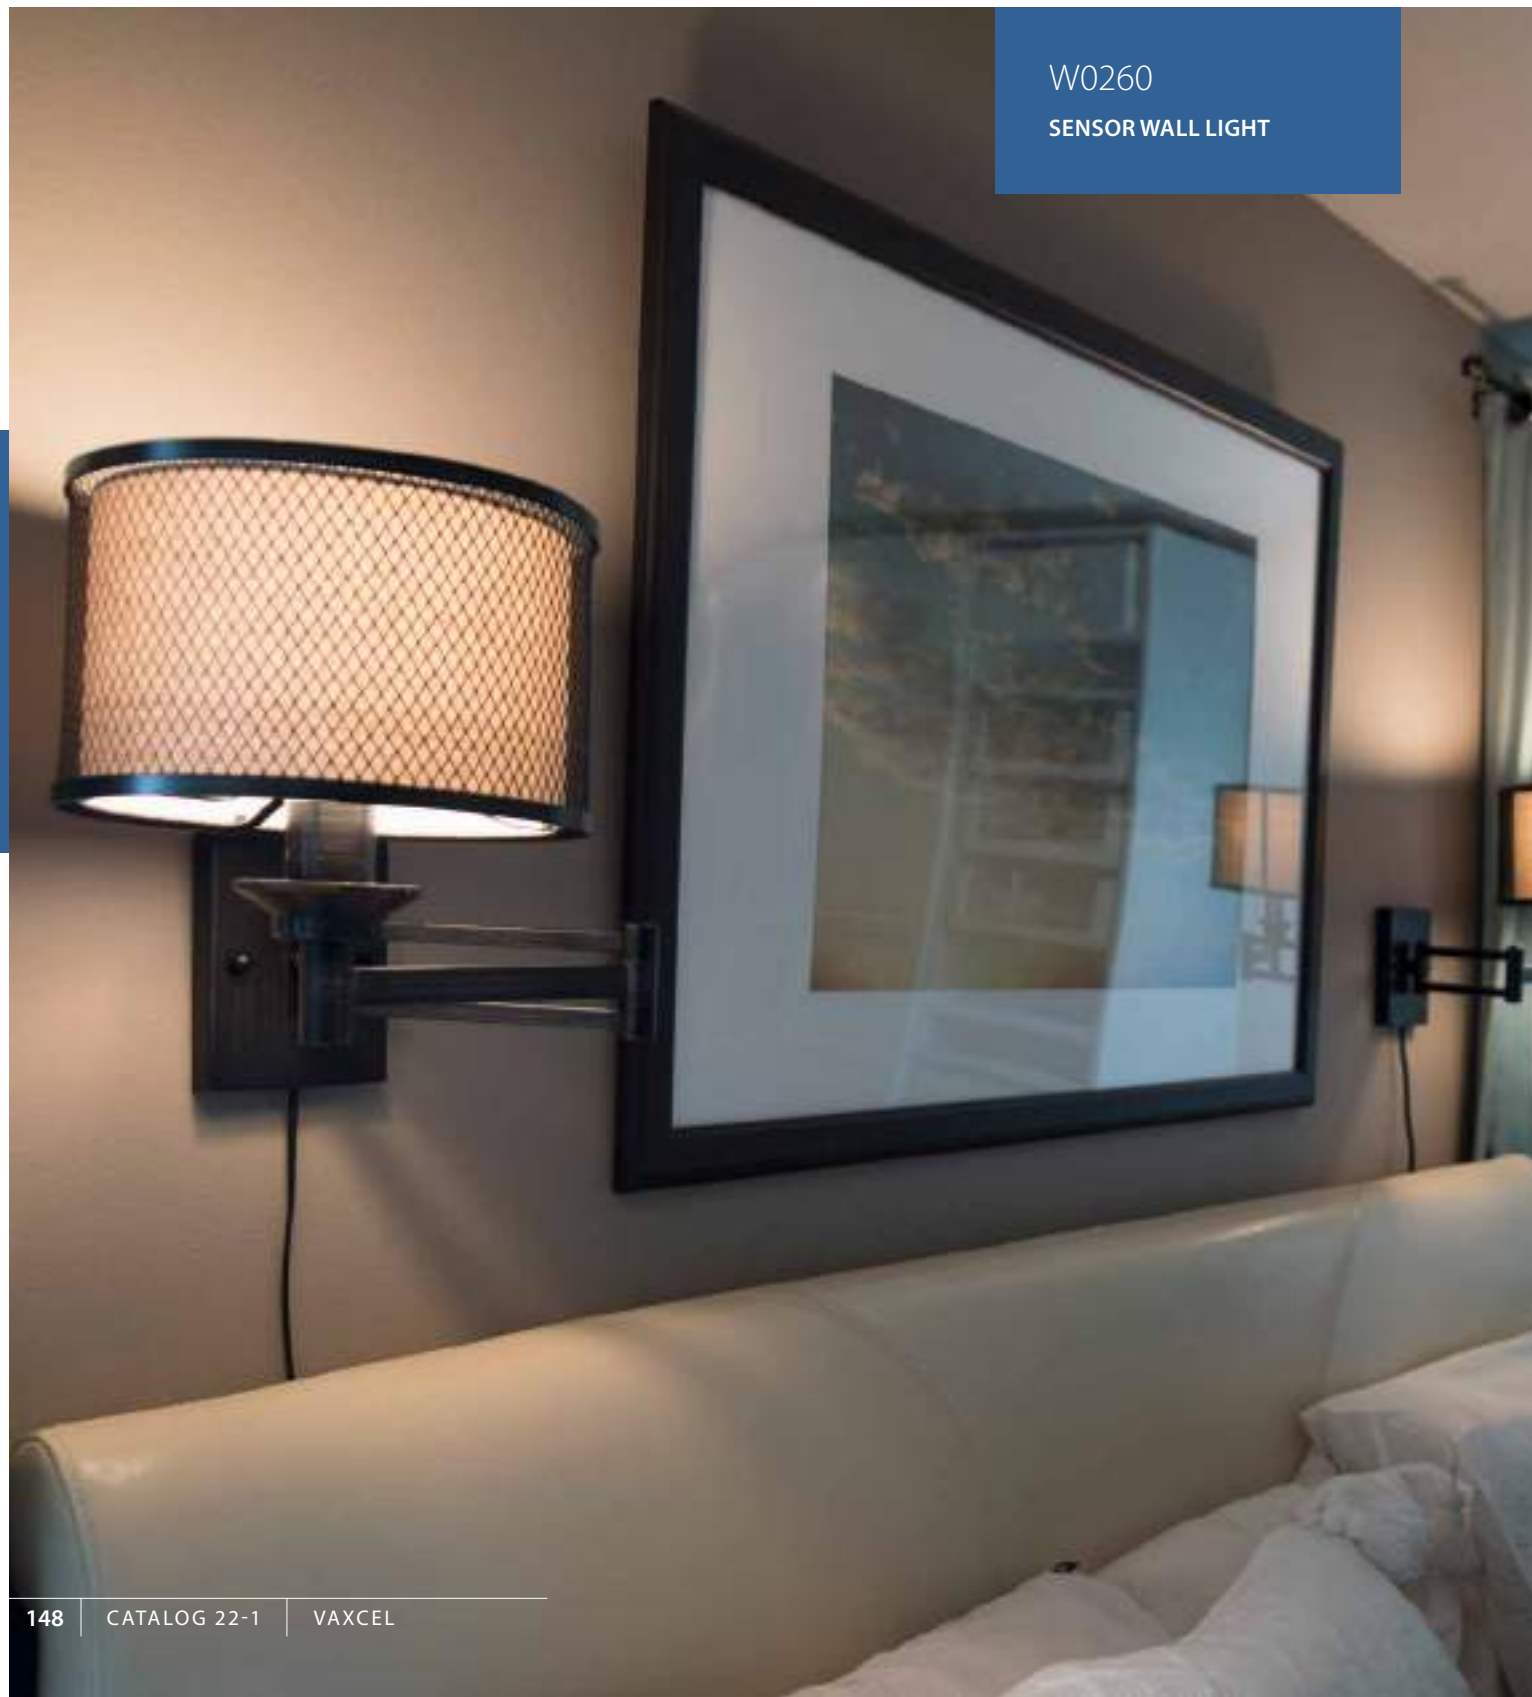

POLK

Soft, strong features partner beautifully in the Polk swing arm sensor wall light.

instalux^(®) / MOTION SENSOR TECHNOLOGY

W0260
SENSOR WALL LIGHT

POLK

ALL DIMENSIONS ARE IN INCHES

ITEM NO	FINISH NAME	SHADE NAME	ITEM WIDTH	ITEM HEIGHT	ITEM DEPTH	WIRE LENGTH	LAMPING
W0260	Warm Pewter	Beige Linen Fabric	10	11.5	21.75	72	1-60 (M)
W0259	Satin Nickel	Metal Mesh and Gray Linen	10	11.5	21.75	72	1-60 (M)