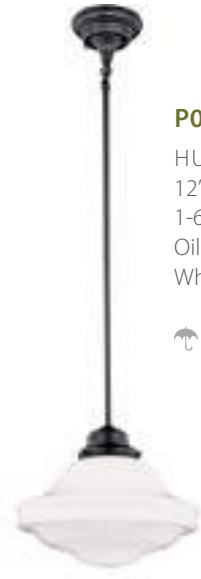

Listed for Wet Locations

Reversible

KITCHEN

P0243
HUNTLEY
12"W x 14.75"H x 12"D
1-60 (M)
Oil Rubbed Bronze Finish
White Milk Glass Shade

P0193
KEENAN
8"W x 16.25"H x 8"D
1-100 (M)
Oil Rubbed Bronze Finish
Metal Shade