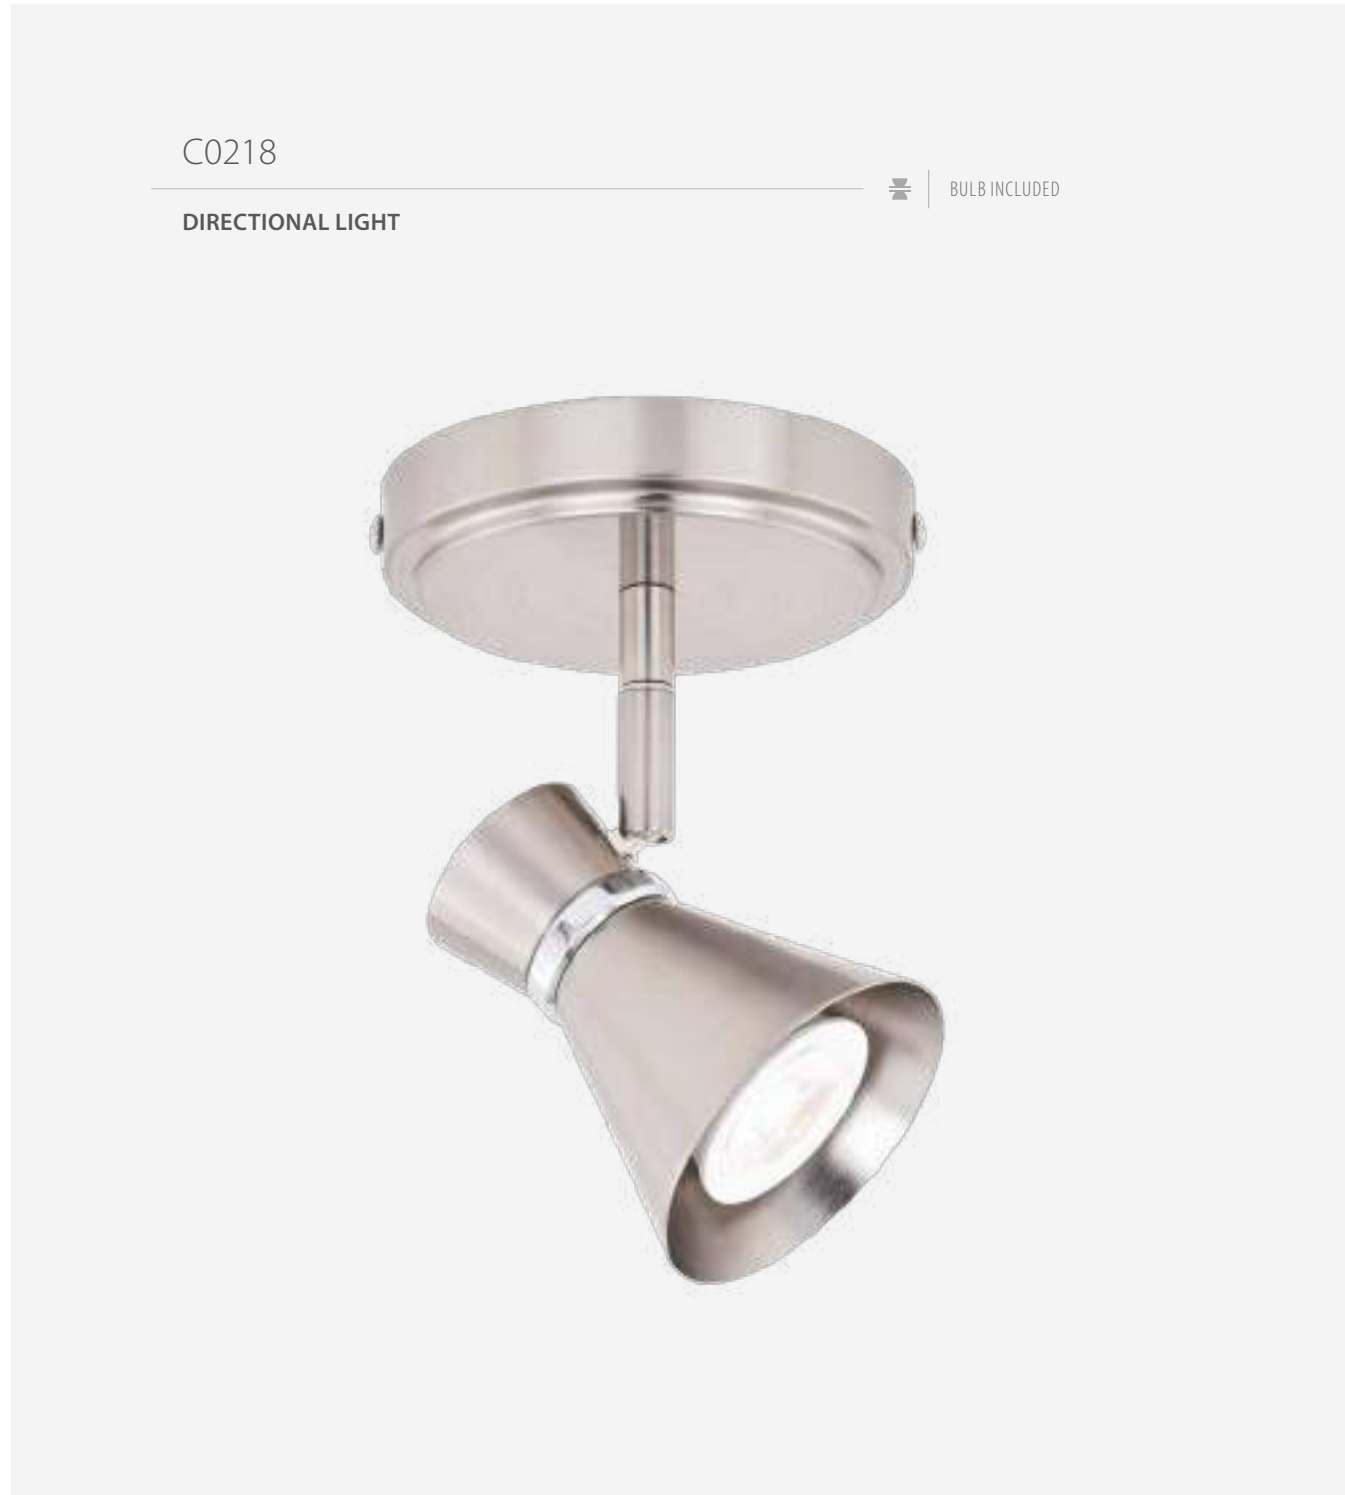

ALTO

Clean lines in linear or single mounted styles are two ways the Alto directional spot light collection shines bright.

MID-CENTURY MODERN

INDOORS