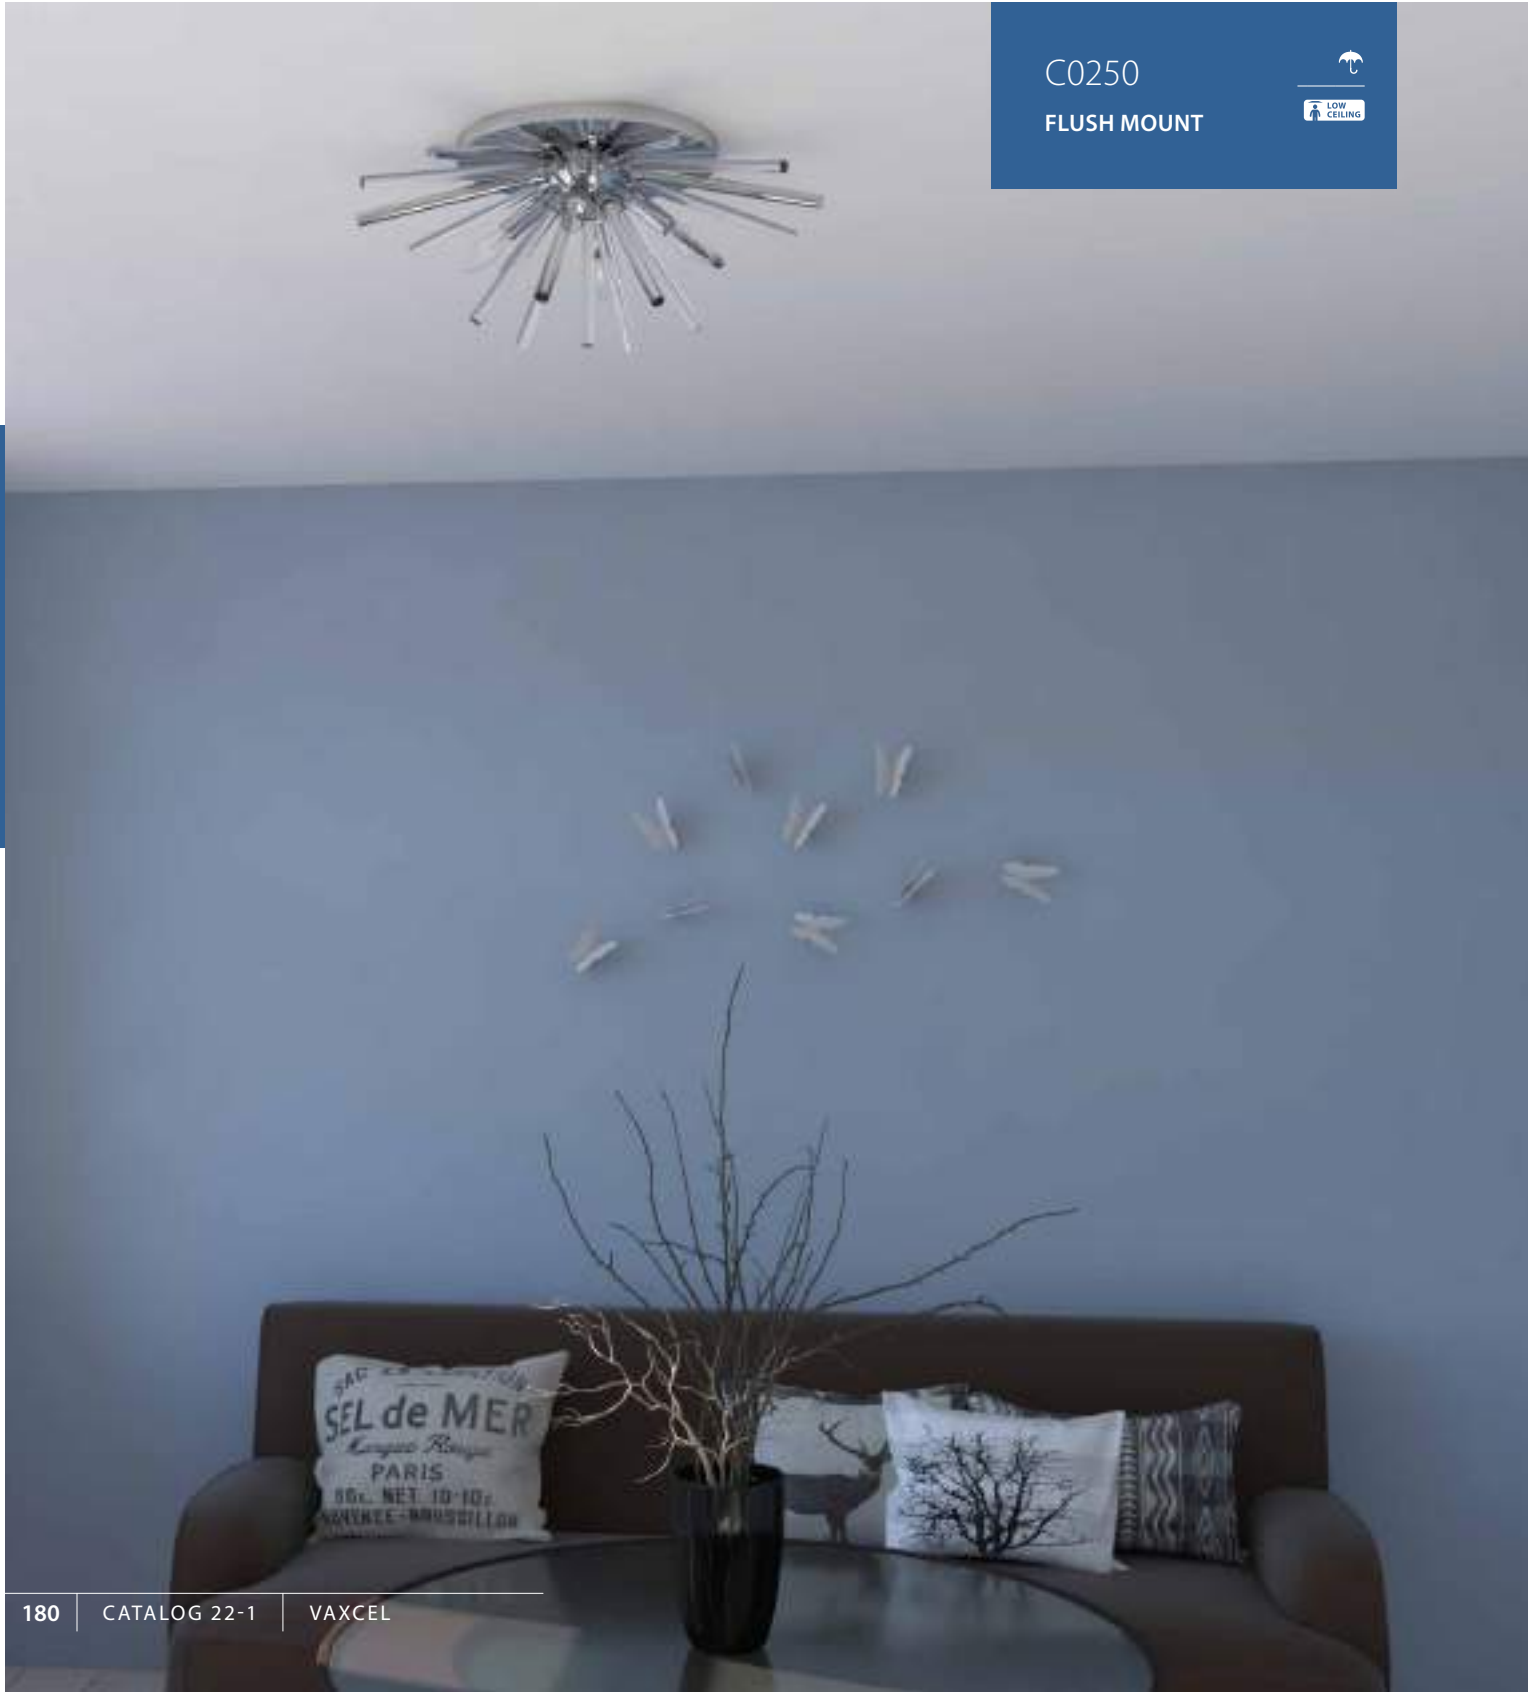

ARIA

The perfectly balanced open design of the glam Aria collection is ideal for today's on-trend decors and is available in multiple finishes.

ARIA

ALL DIMENSIONS ARE IN INCHES

ITEM NO	FINISH NAME	ITEM WIDTH	ITEM HEIGHT	ITEM DEPTH	WIRE LENGTH	LAMPING
C0250	Natural Brass	22.5	10	22.5	6	4-60 (C)
C0235	Chrome	22.5	10	22.5	6	4-60 (C)

MID-CENTURY MODERN

C0250
FLUSH MOUNT