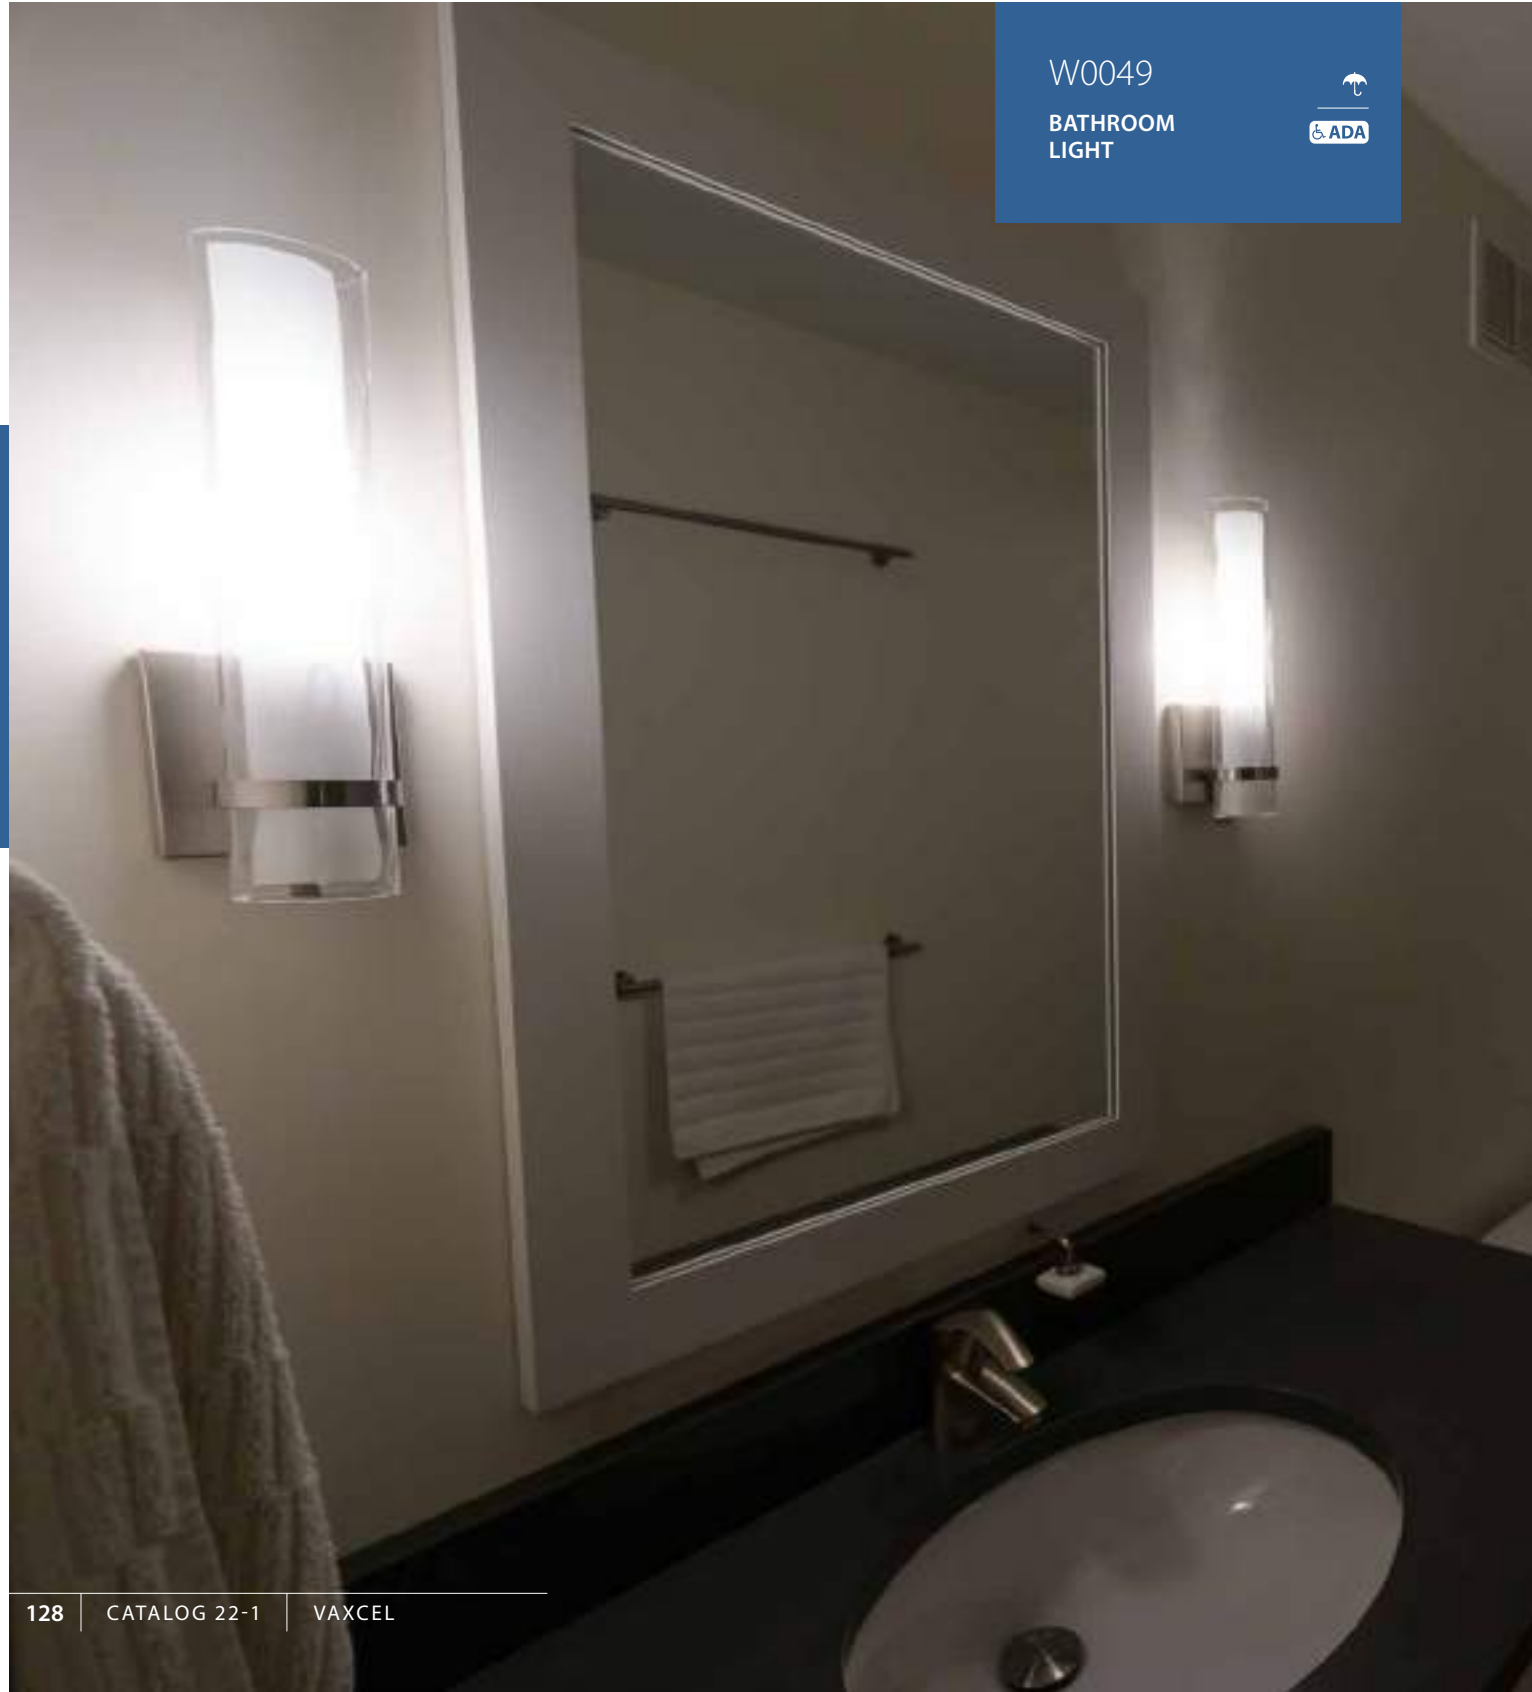

CONTEMPORARY

INDOORS

VILO

The Vilo collection is a perfect blending of simplicity and sophistication.

W0049

BATHROOM LIGHT

VILO

ALL DIMENSIONS ARE IN INCHES