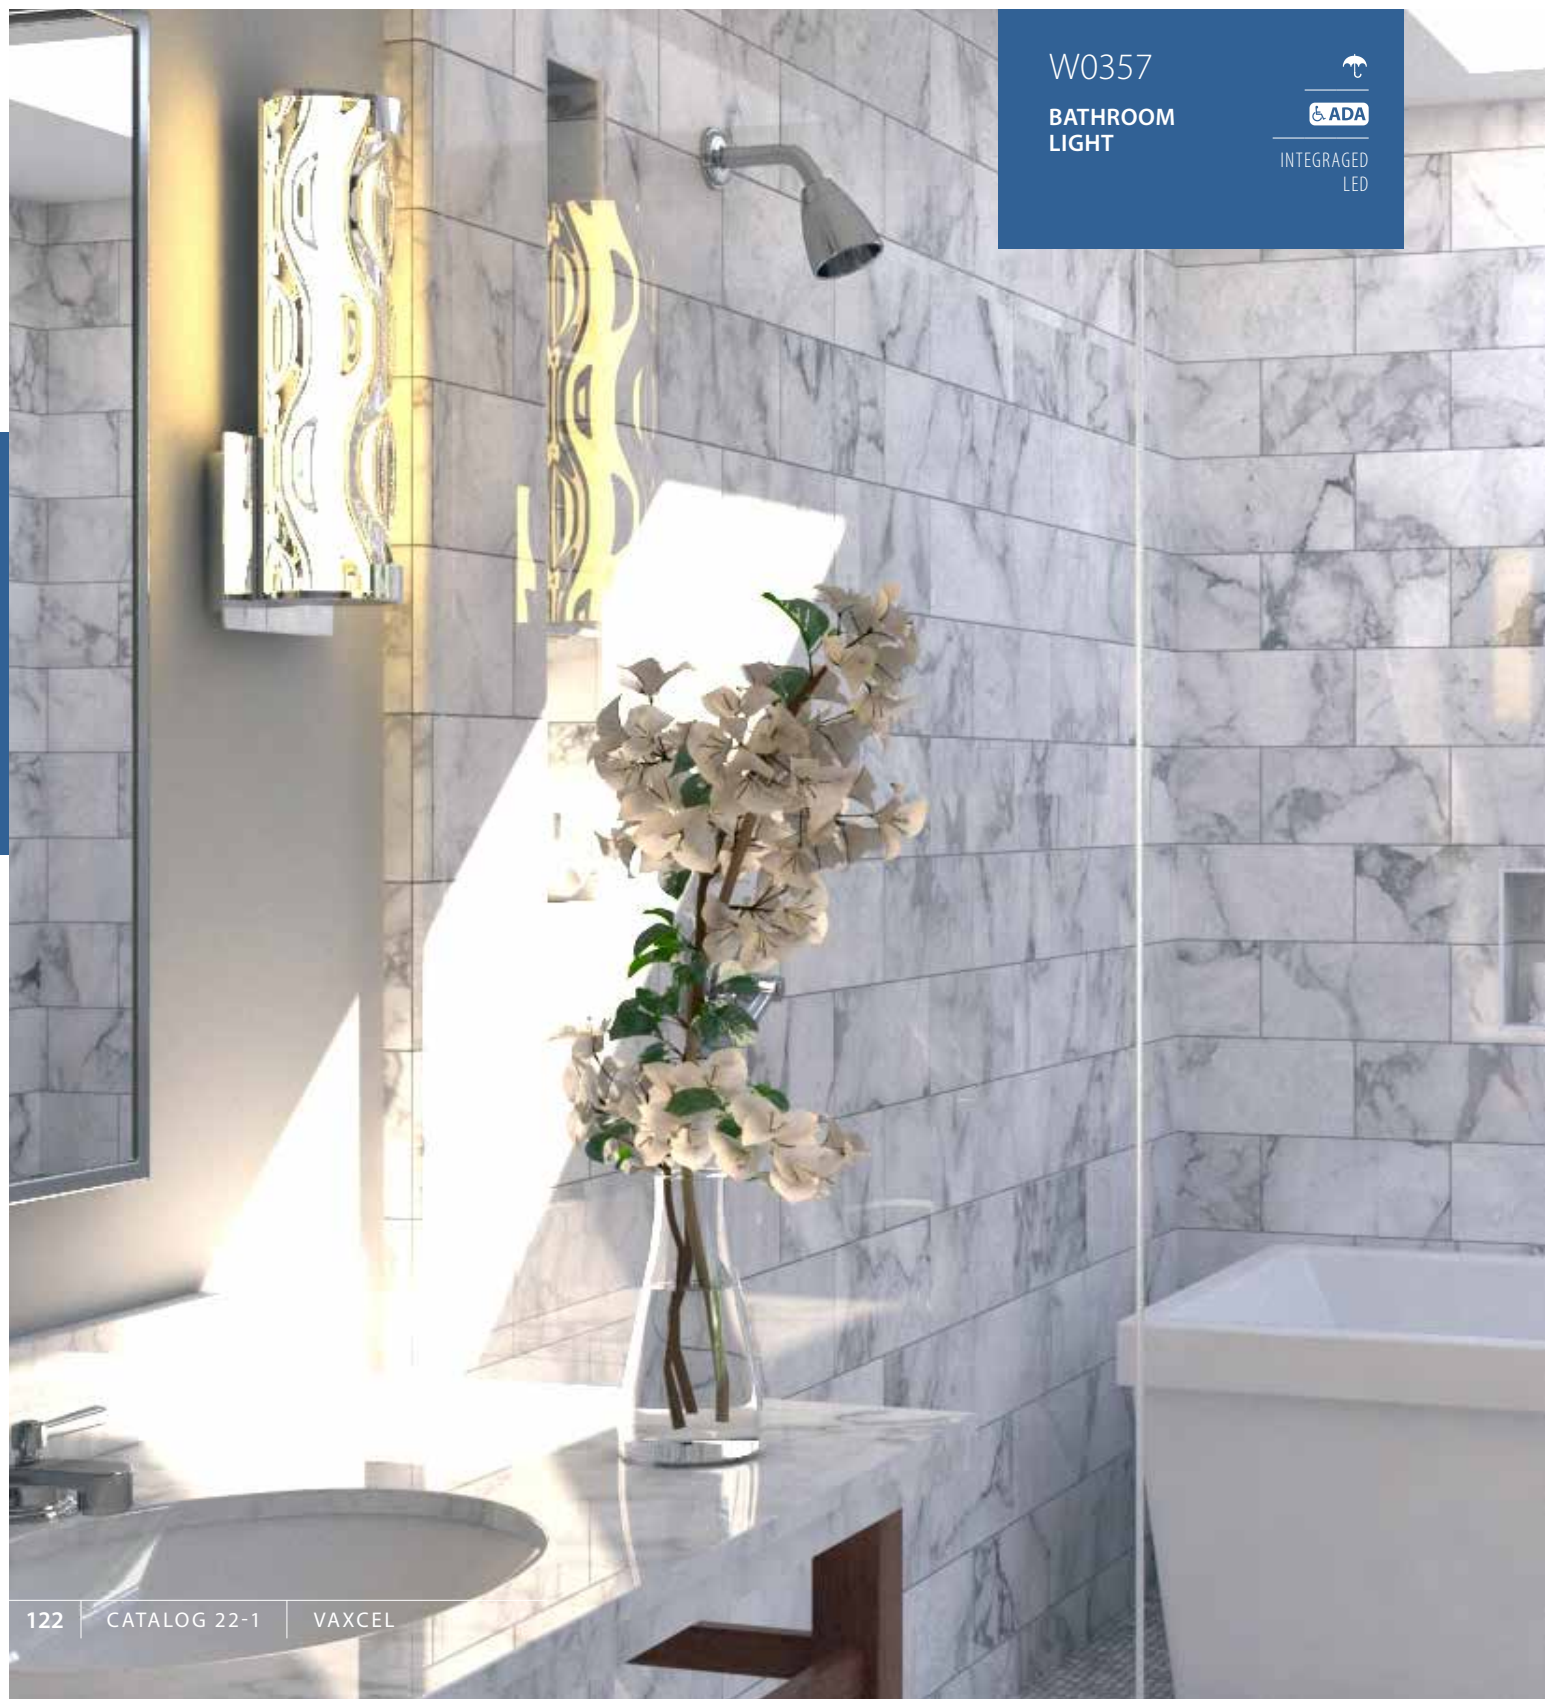

W0344
WALL LIGHT

W0346

W0345

W0347

MARSEILLE

The sculpted glass of the Marseille collection adds visual interest and movement to an otherwise classic shape.

W0357

BATHROOM LIGHT