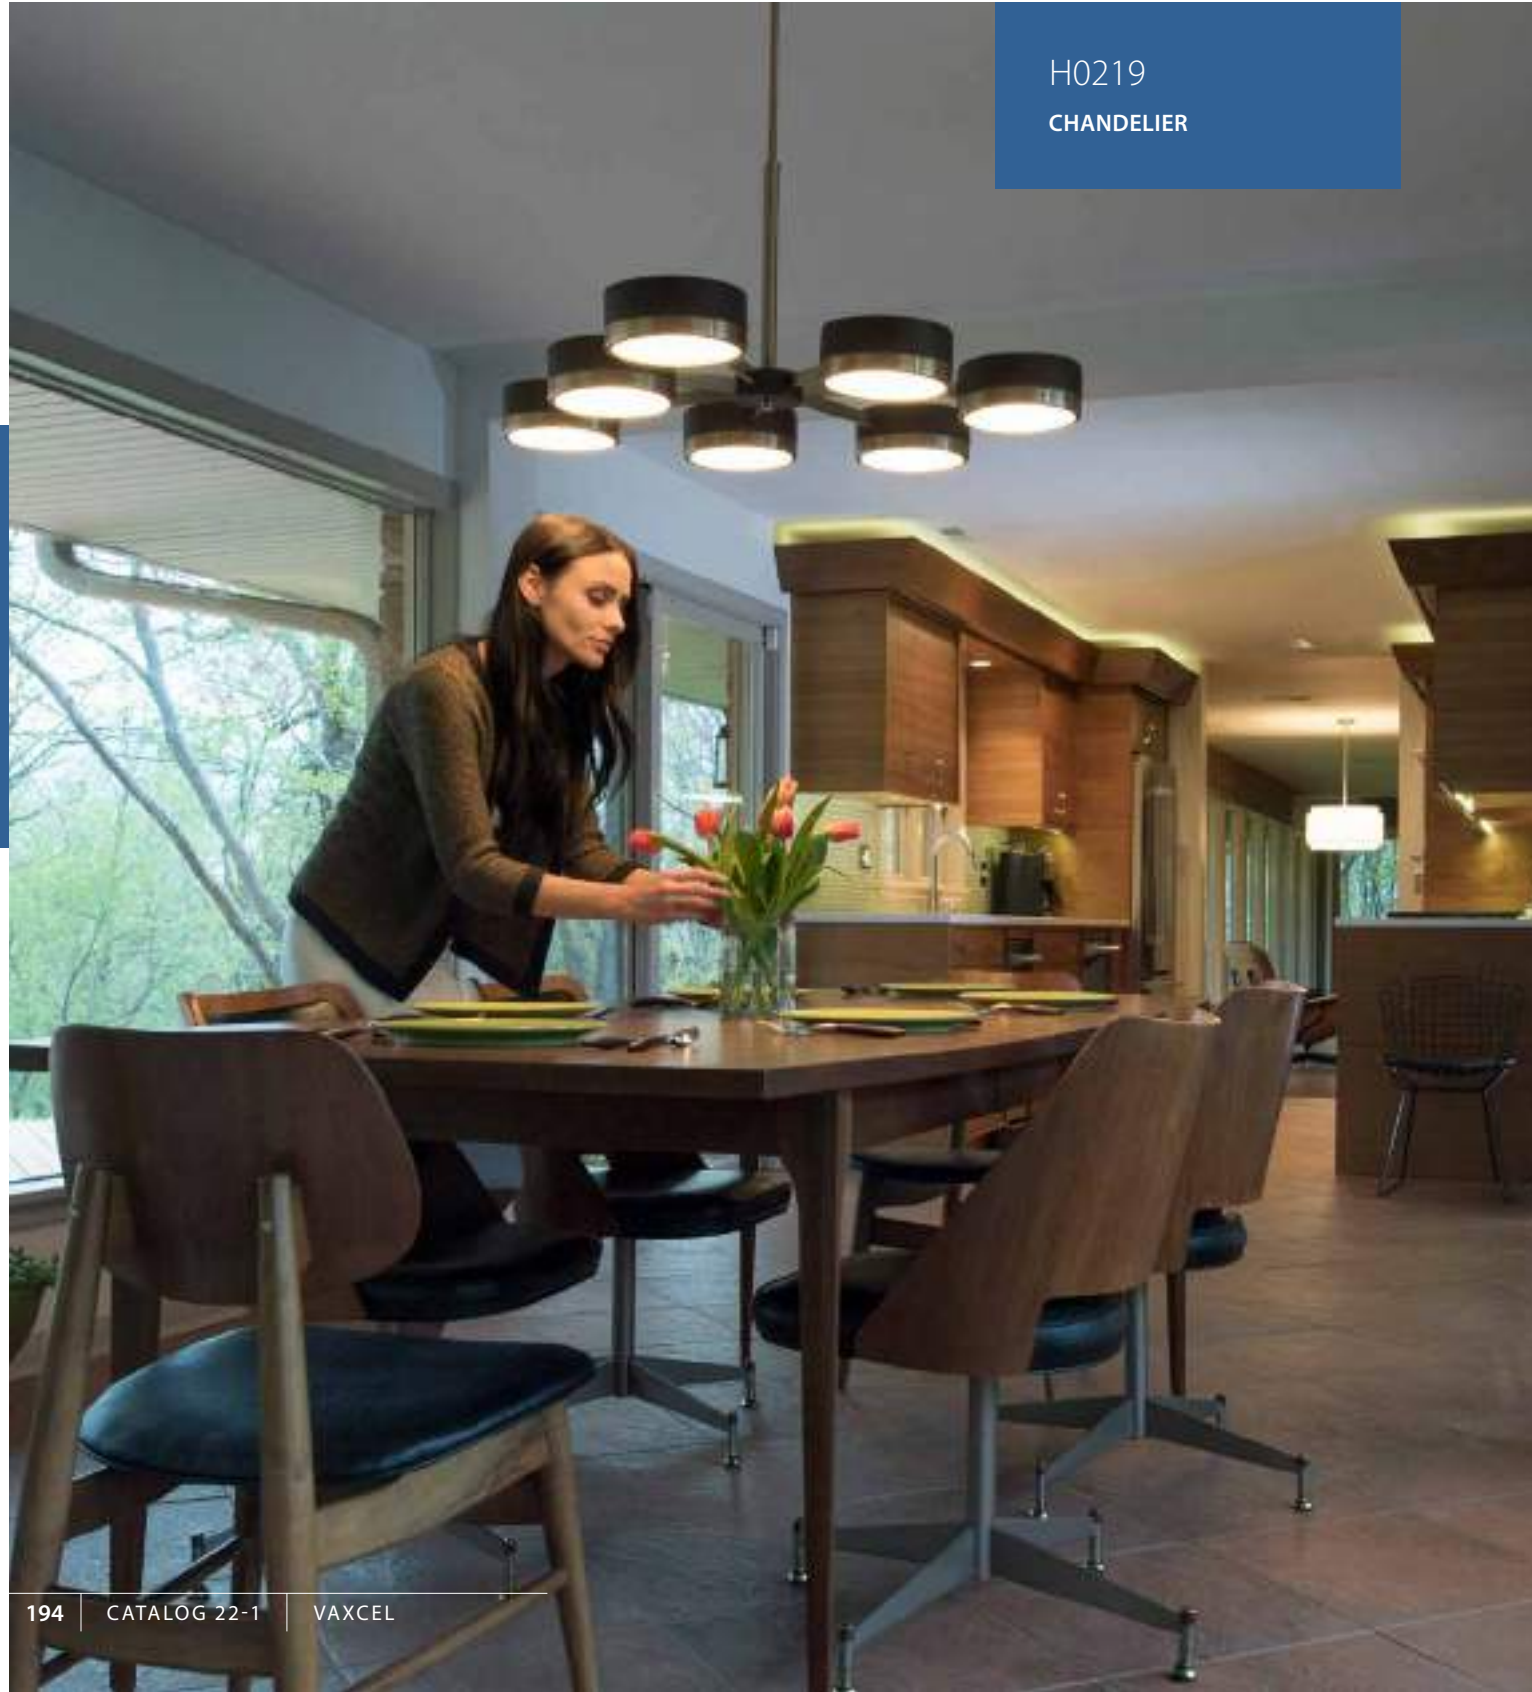

MADISON

The Madison collection is inspired by mid-century modern times in a fun yet striking way. Three ceiling mounted fixtures offer a nice variety to enhance any living or dining room.

MADISON

ALL DIMENSIONS ARE IN INCHES

ITEM NO	FINISH NAME	SHADE NAME	ITEM WIDTH	ITEM HEIGHT	ITEM DEPTH	WIRE LENGTH	ROD QTY X DIMENSIONS	LAMPING
H0219	Architectural Bronze and Natural Brass	Frosted Glass	35.5	20.25	34.75	192	4 x 12-in, 1 x 6-in, 1 x 3-in	7-40 (C)
H0218	Architectural Bronze and Natural Brass	Frosted Glass	29.75	19	22	192	4 x 12-in, 1 x 6-in, 1 x 3-in	5-40 (C)
H0217	Architectural Bronze and Natural Brass	Frosted Glass	22.5	18.25	22.25	192	4 x 12-in, 1 x 6-in, 1 x 3-in	3-40 (C)

H0219
CHANDELIER