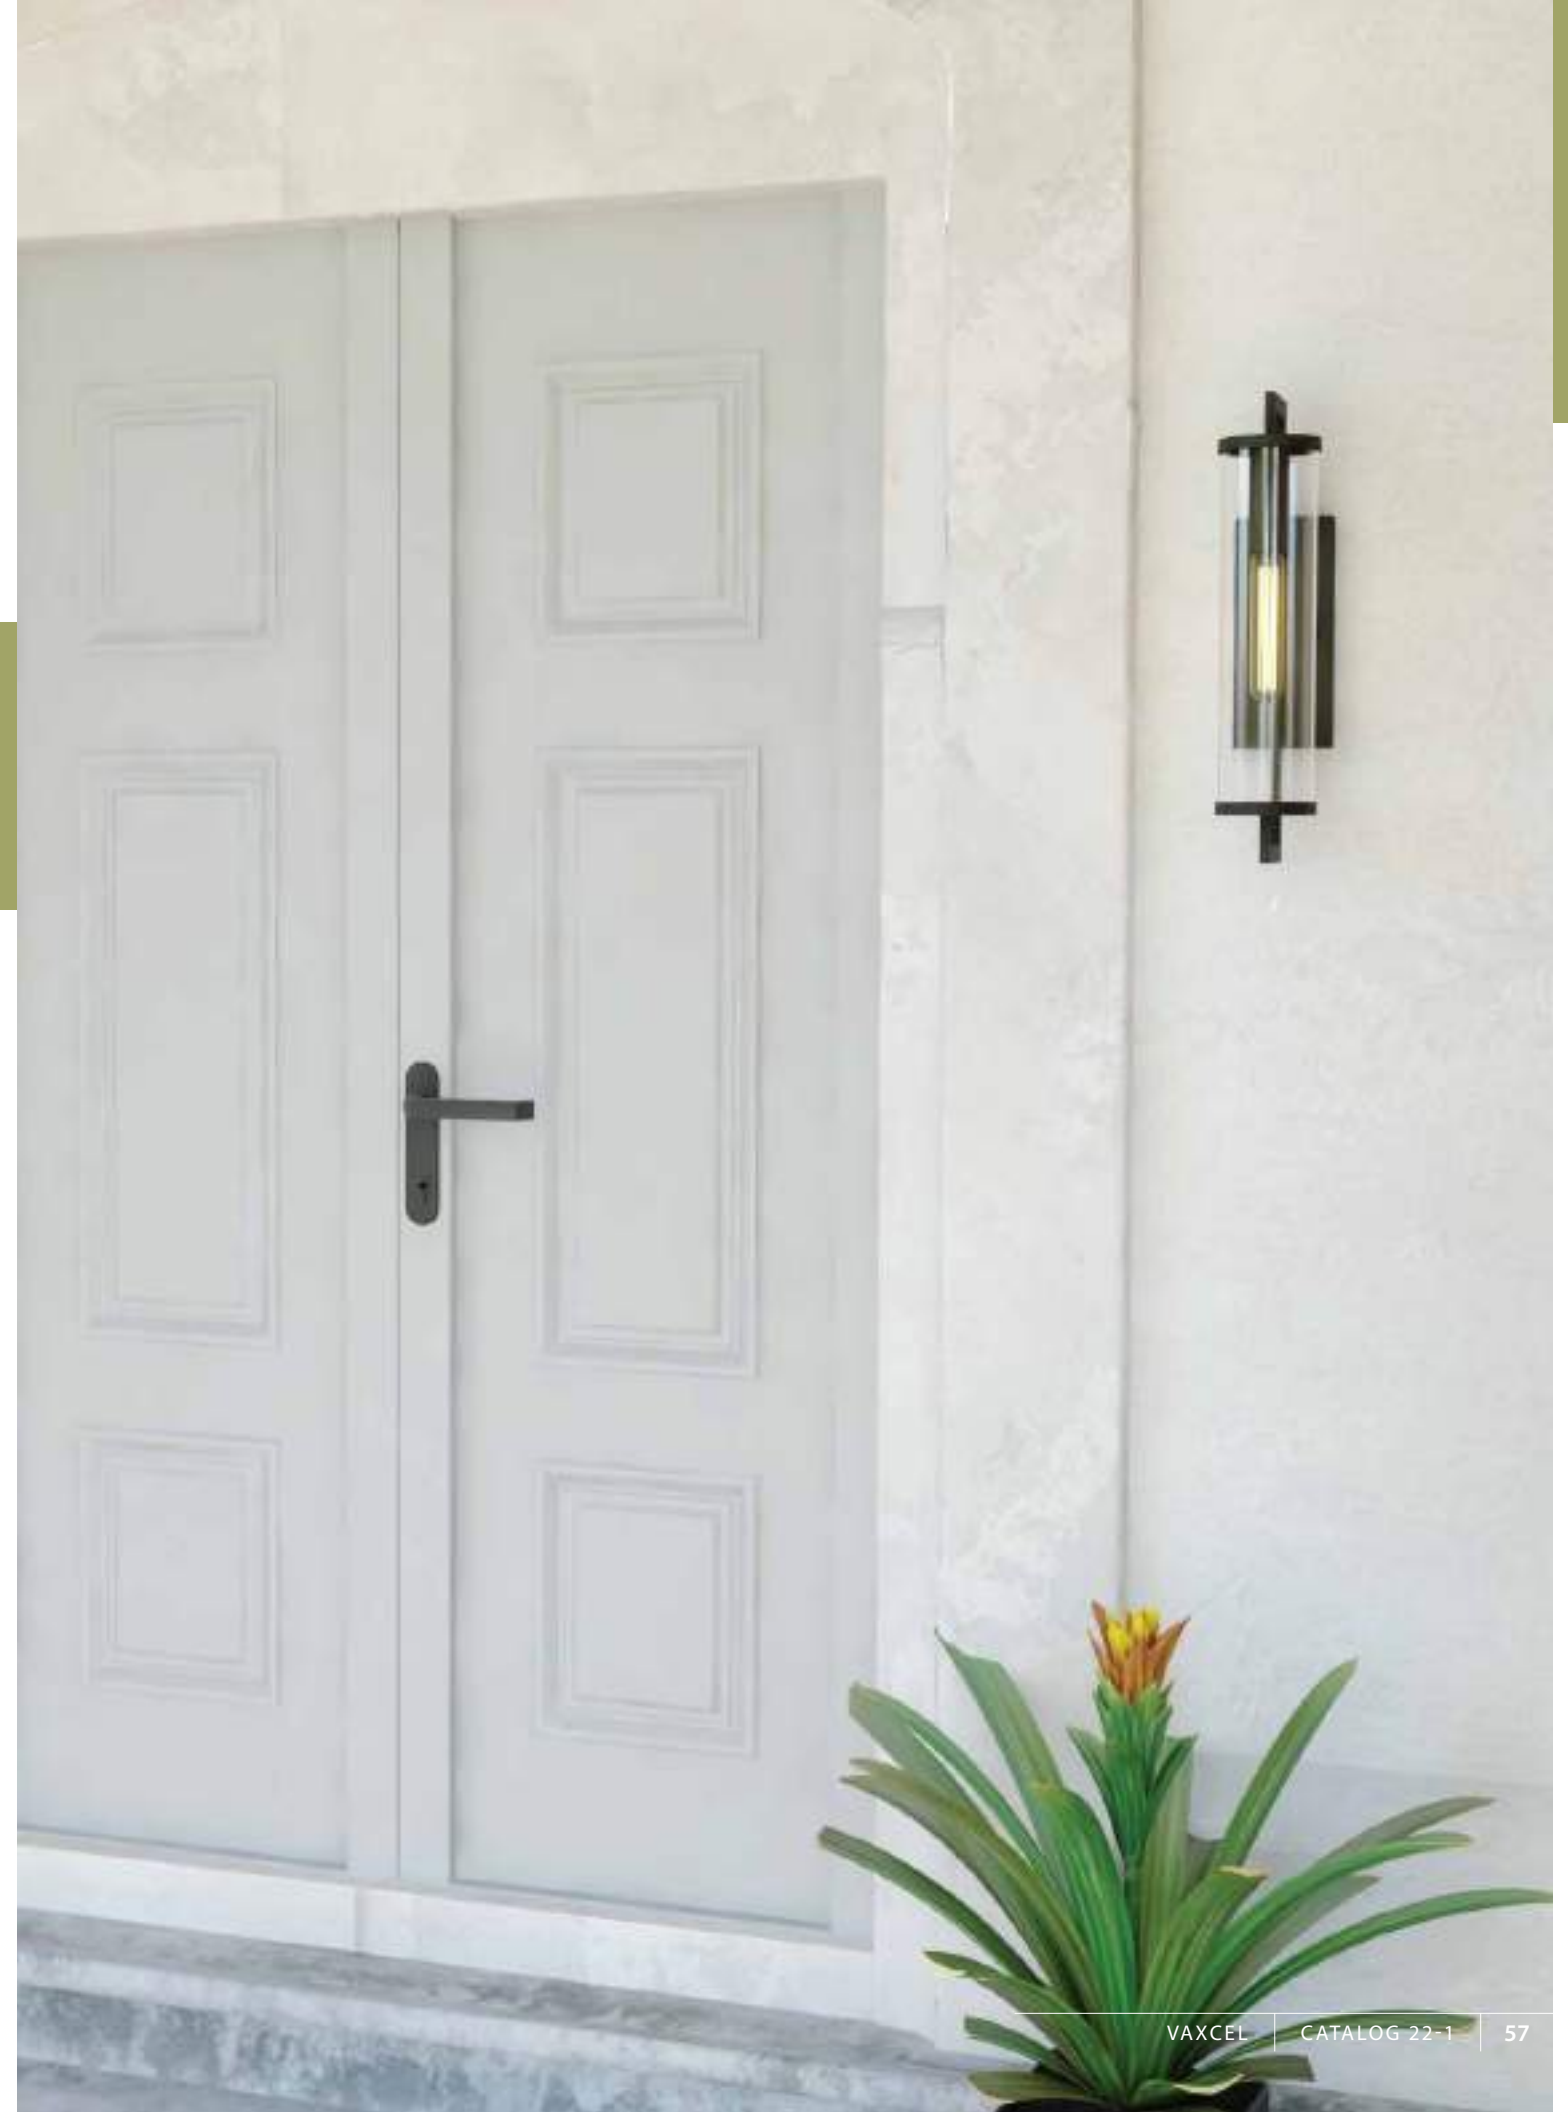

T0603

4.25"W x 16"H x 7"D
1-60 (M)

All items are rated either CUL or CETL and certified for both U.S. and Canada.