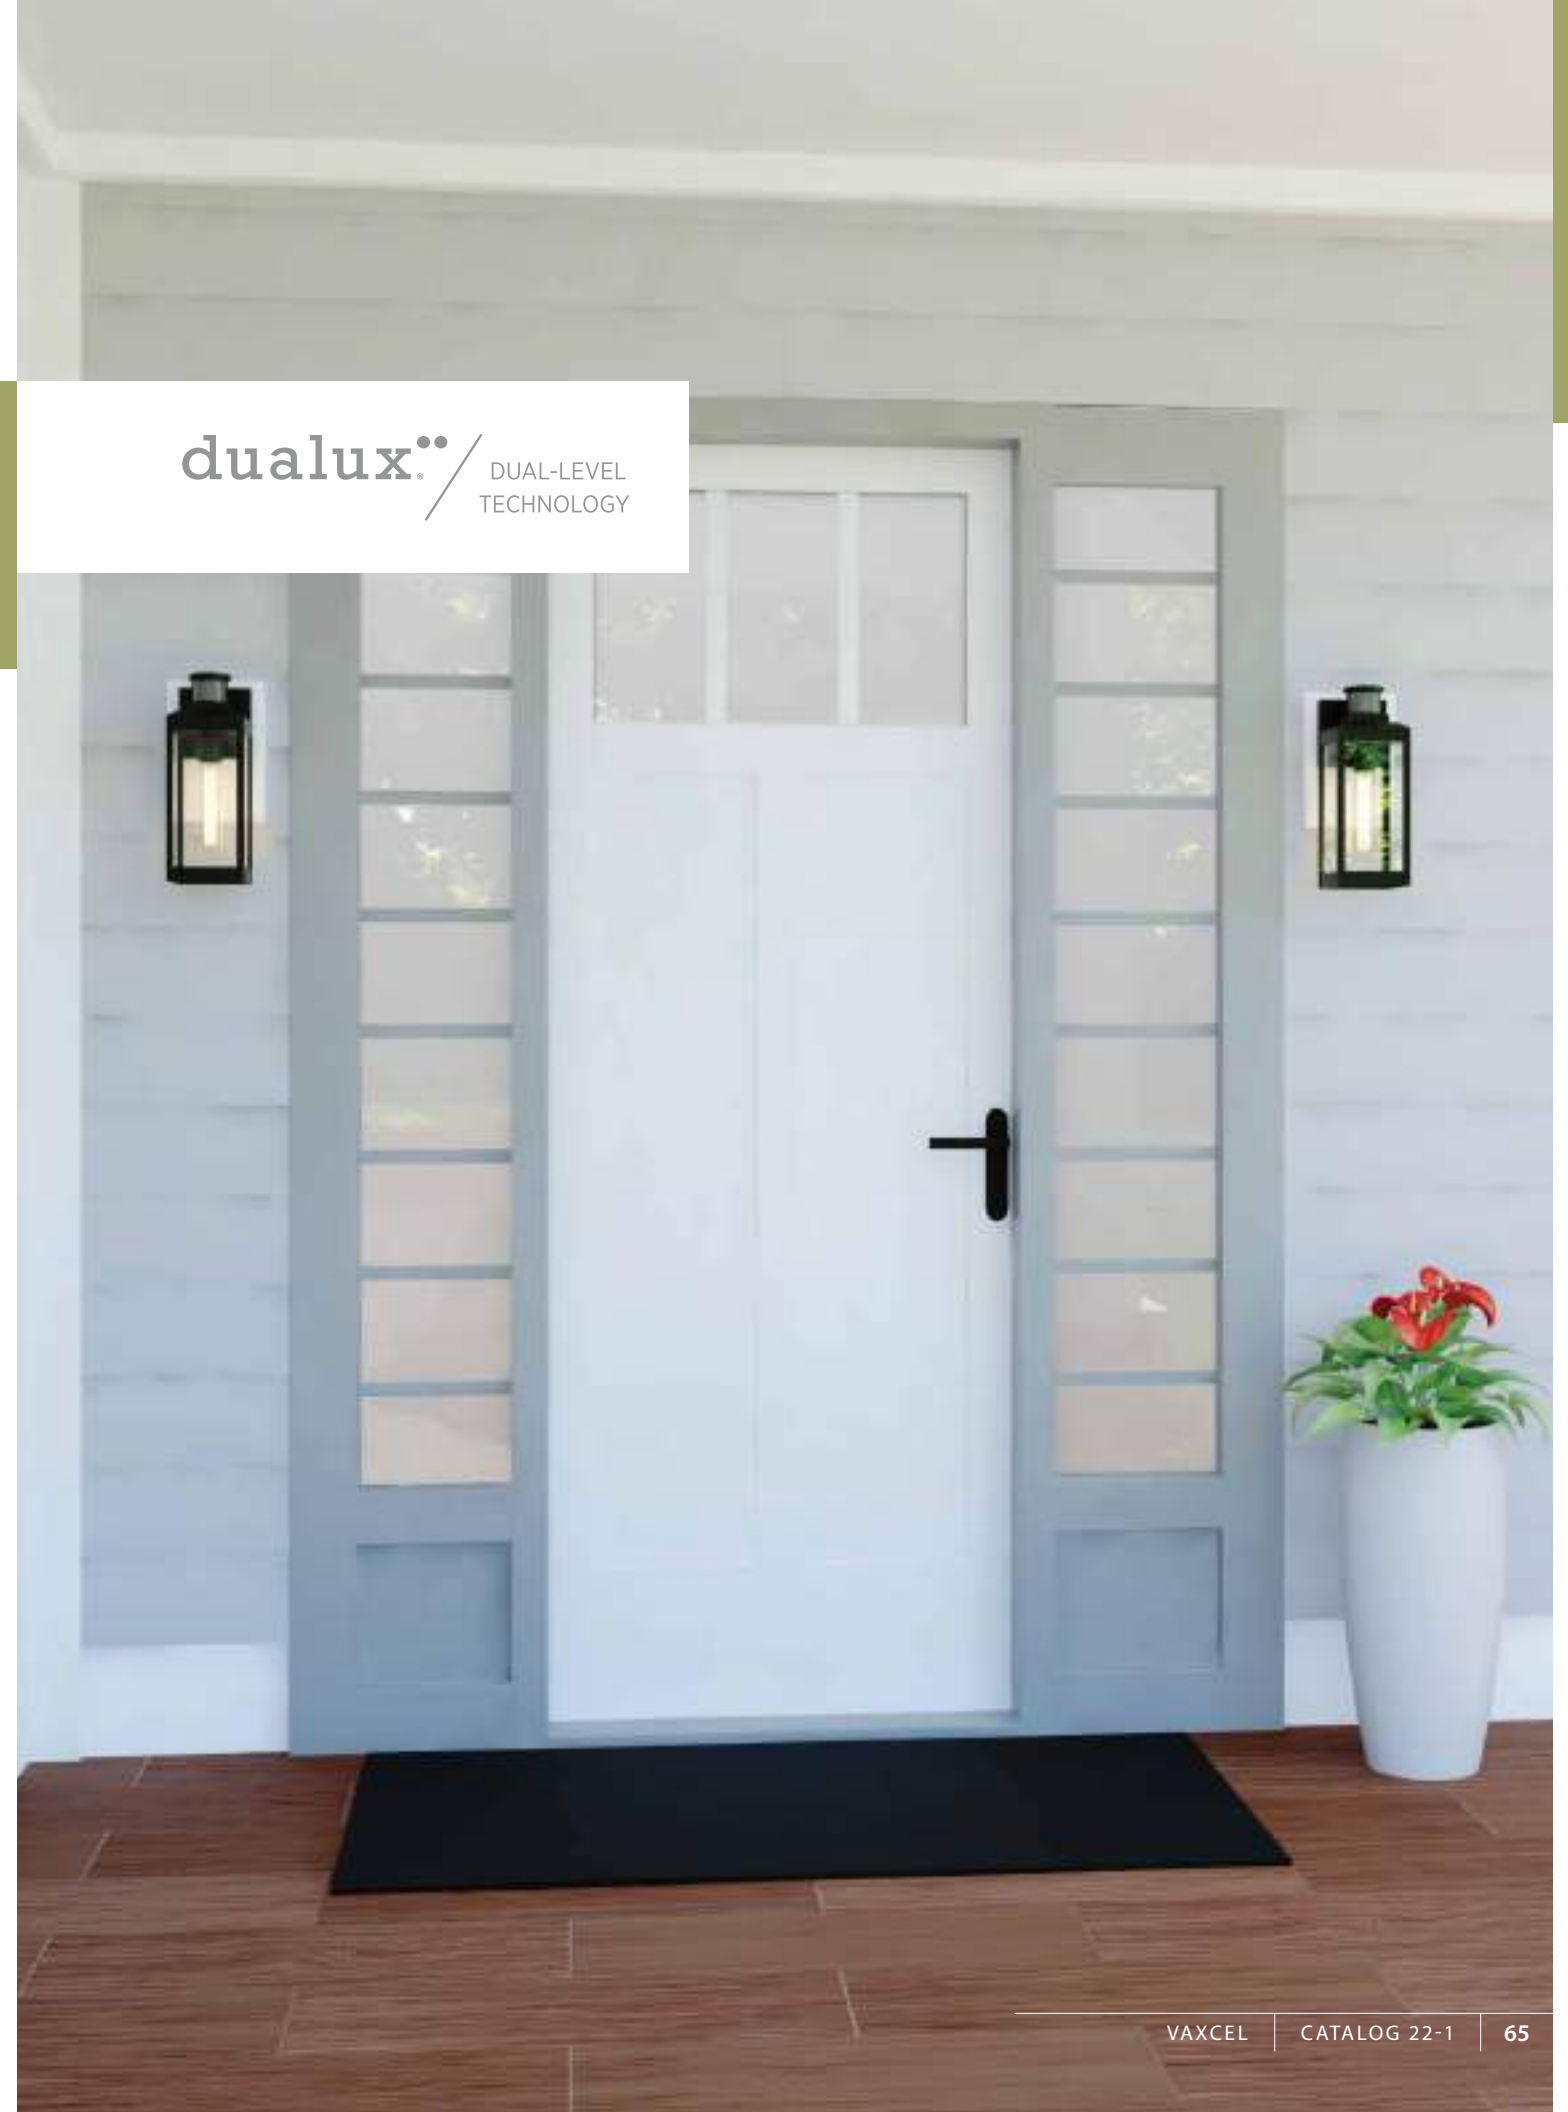

12"W x 4.5"H x 12"D
2-60 (M)

 **STEEL**

T0628

5"W x 14.25"H x 6"
1-60 (M)
Vintage Brass Finish
Clear Glass Shade

 **STEEL**

dualux DUAL-LEVEL TECHNOLOGY

All items are rated either CUL or CETL and certified for both U.S. and Canada.