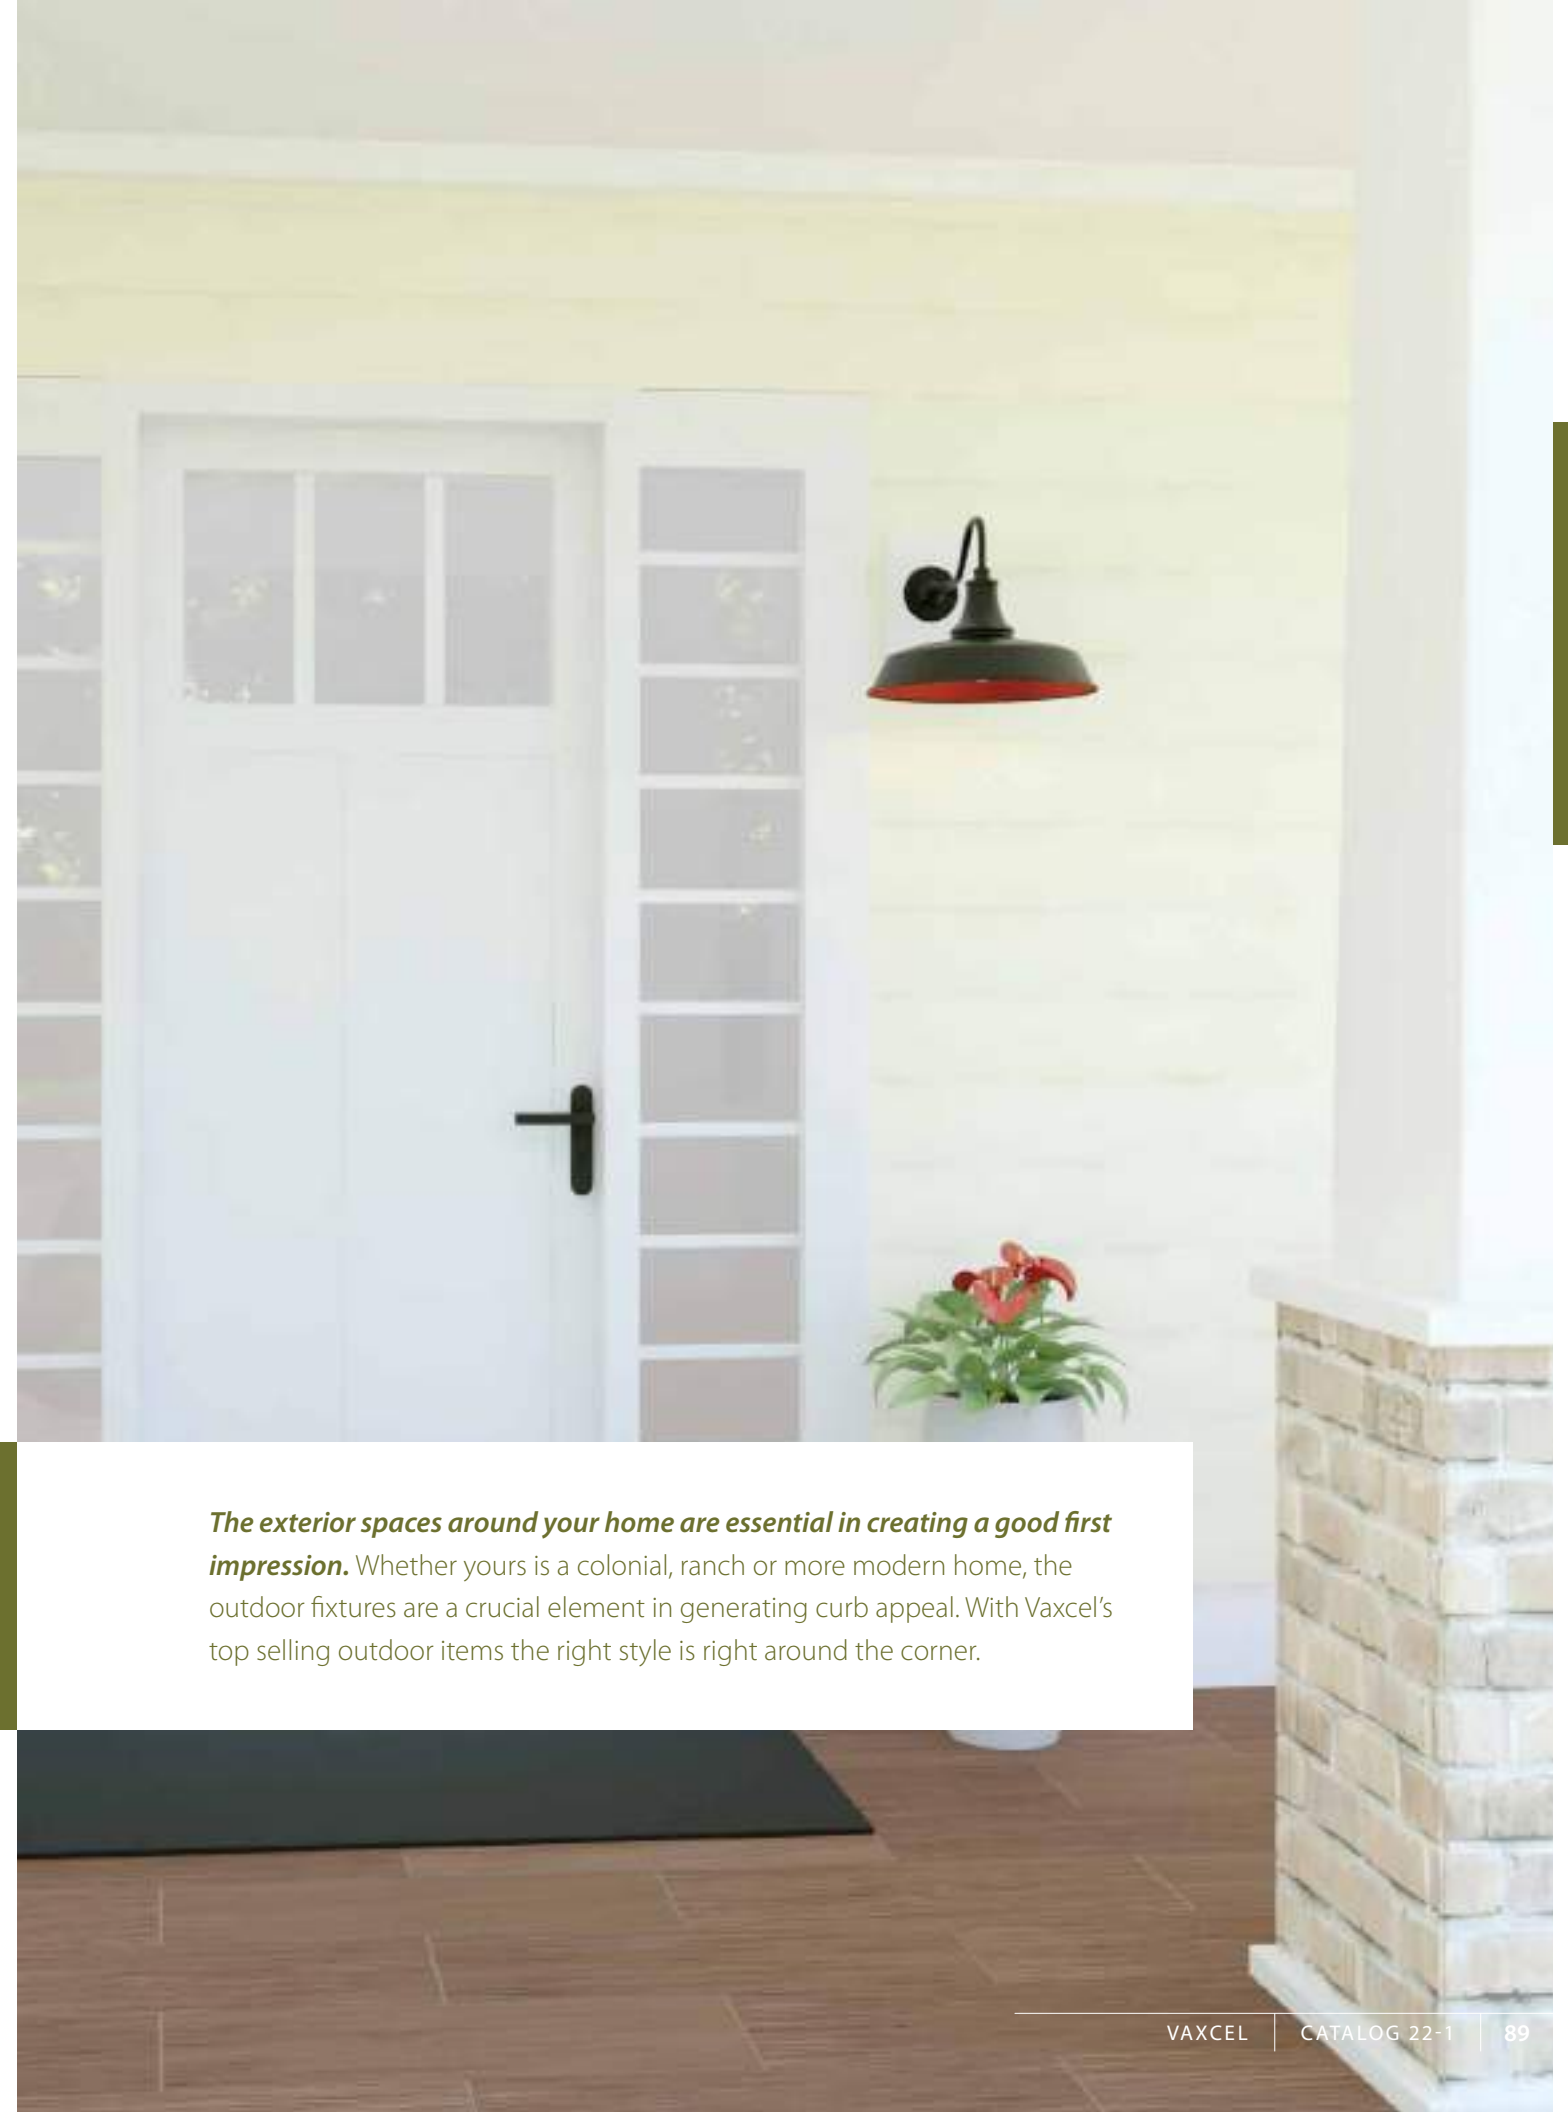

T0550

LEXINGTON
7.75"W x 17.75"H x 6.5"D
1-60 (M)
Textured Black Finish
Clear Glass Shade

T0369

DORADO
15"W x 12.25"H x 23"D
1-60 (M)
Dark Bronze and Light Gold Finish
Metal Shade

The exterior spaces around your home are essential in creating a good first impression. Whether yours is a colonial, ranch or more modern home, the outdoor fixtures are a crucial element in generating curb appeal. With Vaxcel's top selling outdoor items the right style is right around the corner.