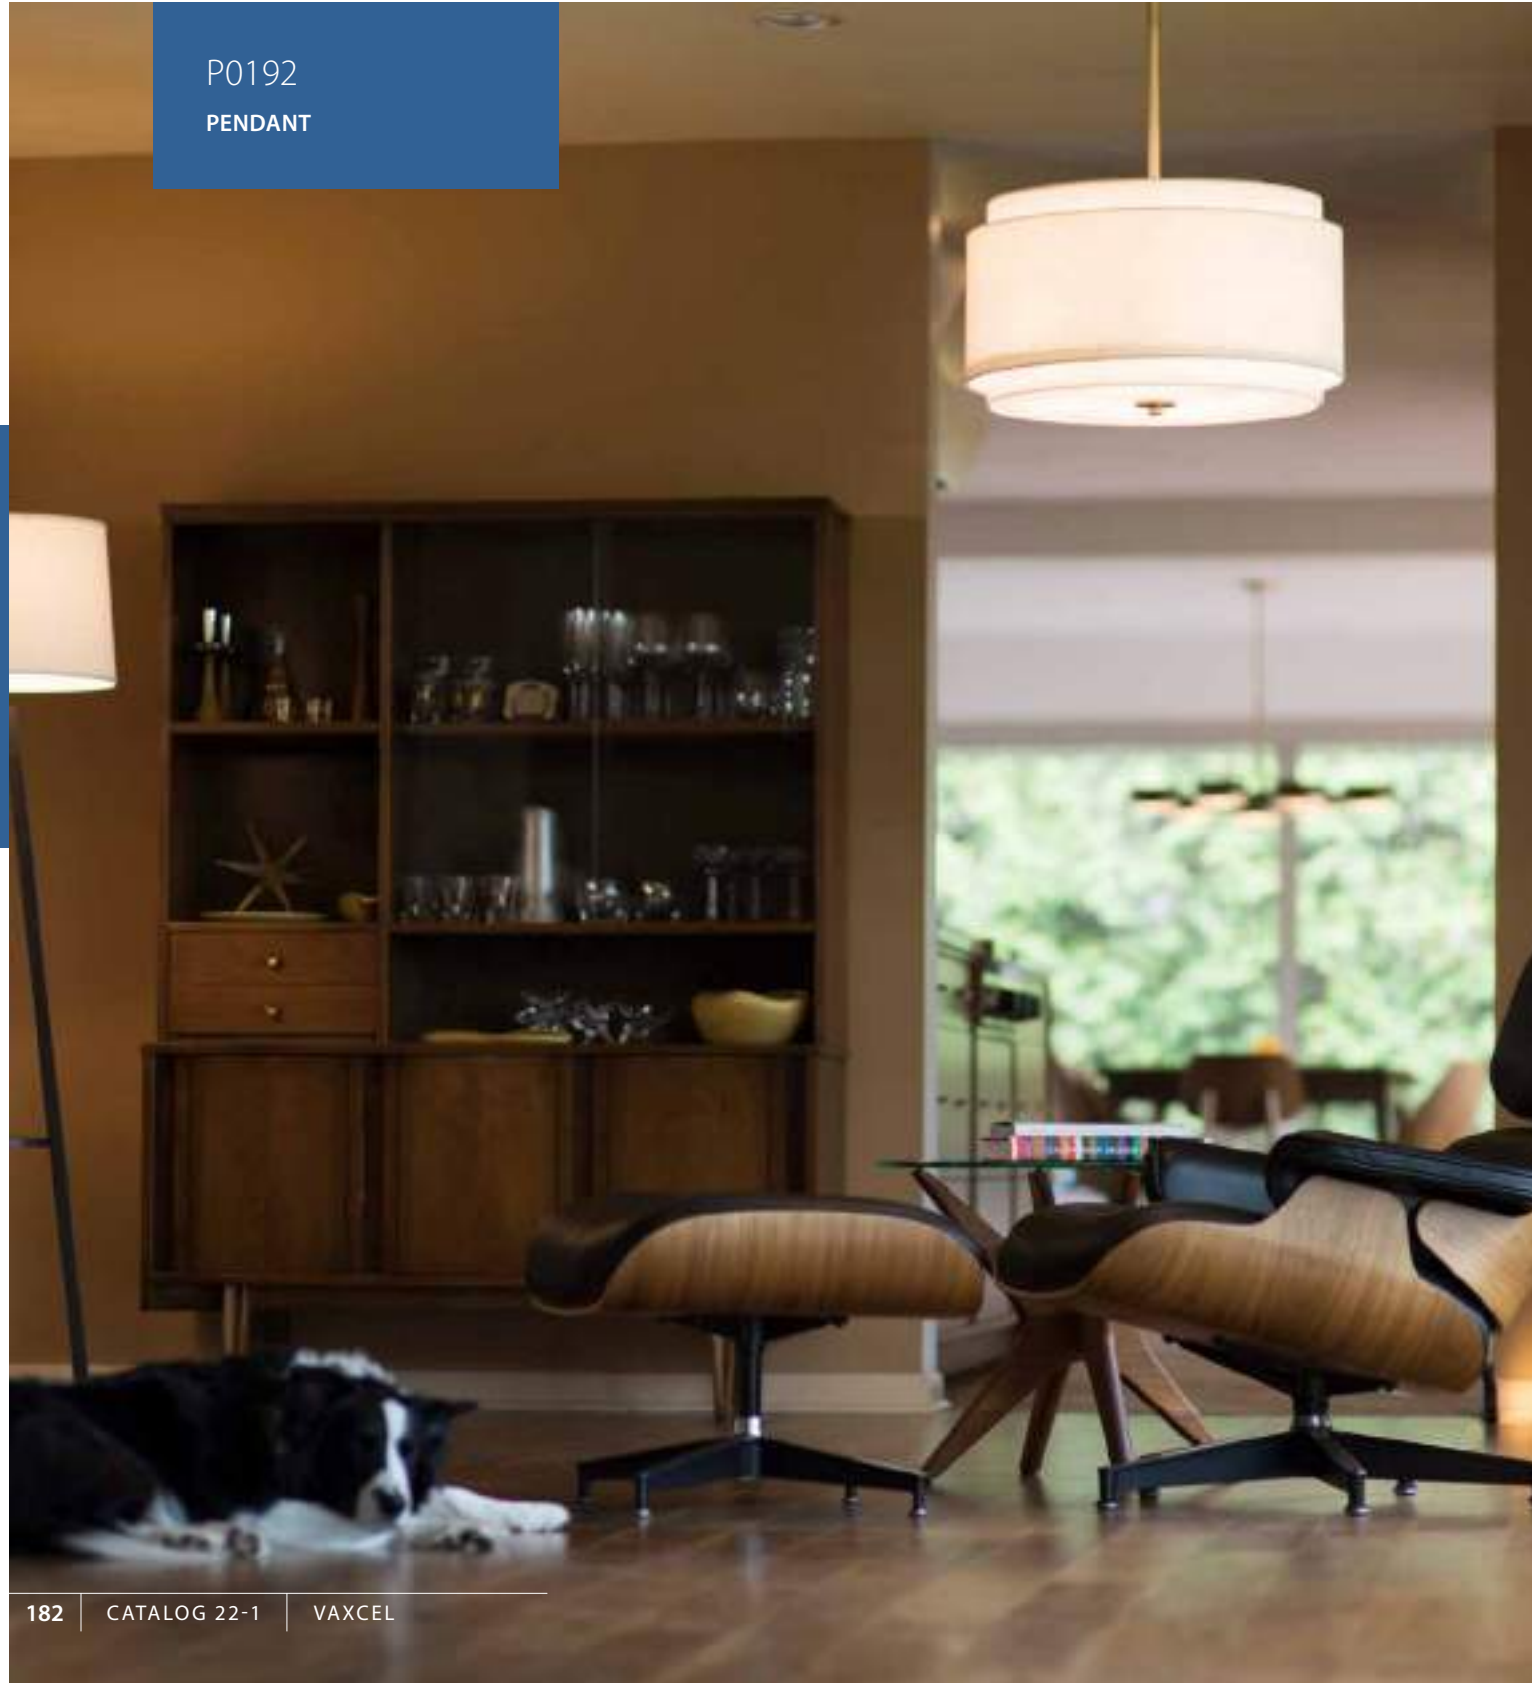

Indulge your mid-century modern dreams with the Burnaby Collection. The interplay of linen and brass or black combine flawlessly to add style to any space.

P0192
PENDANT

BURNABY

ALL DIMENSIONS ARE IN INCHES