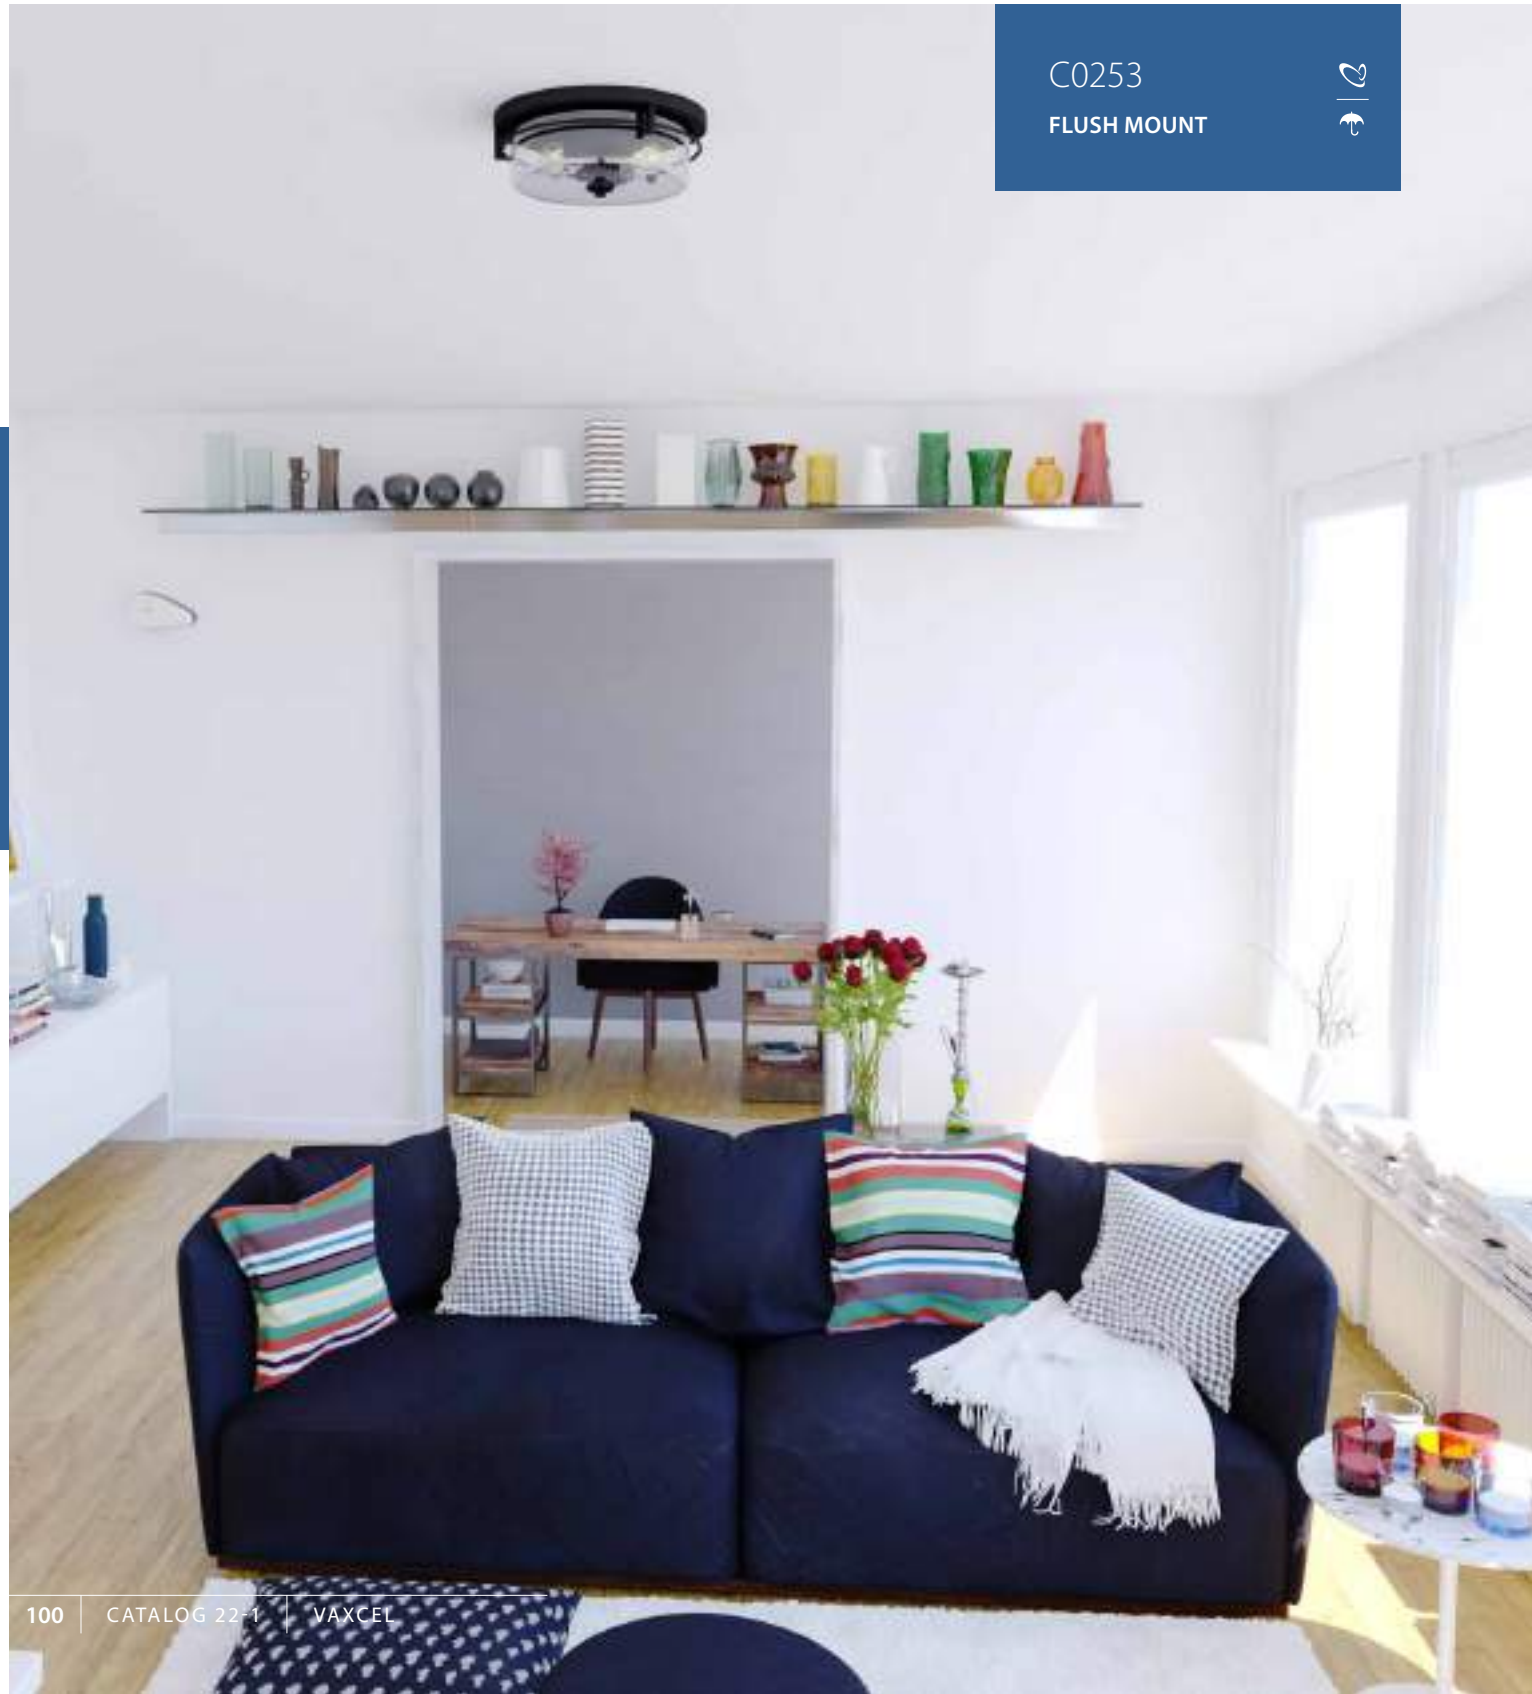

ADDISON

The Addison collection is a sleek, modern approach to lighting with a friendly flair.

C0253
FLUSH MOUNT