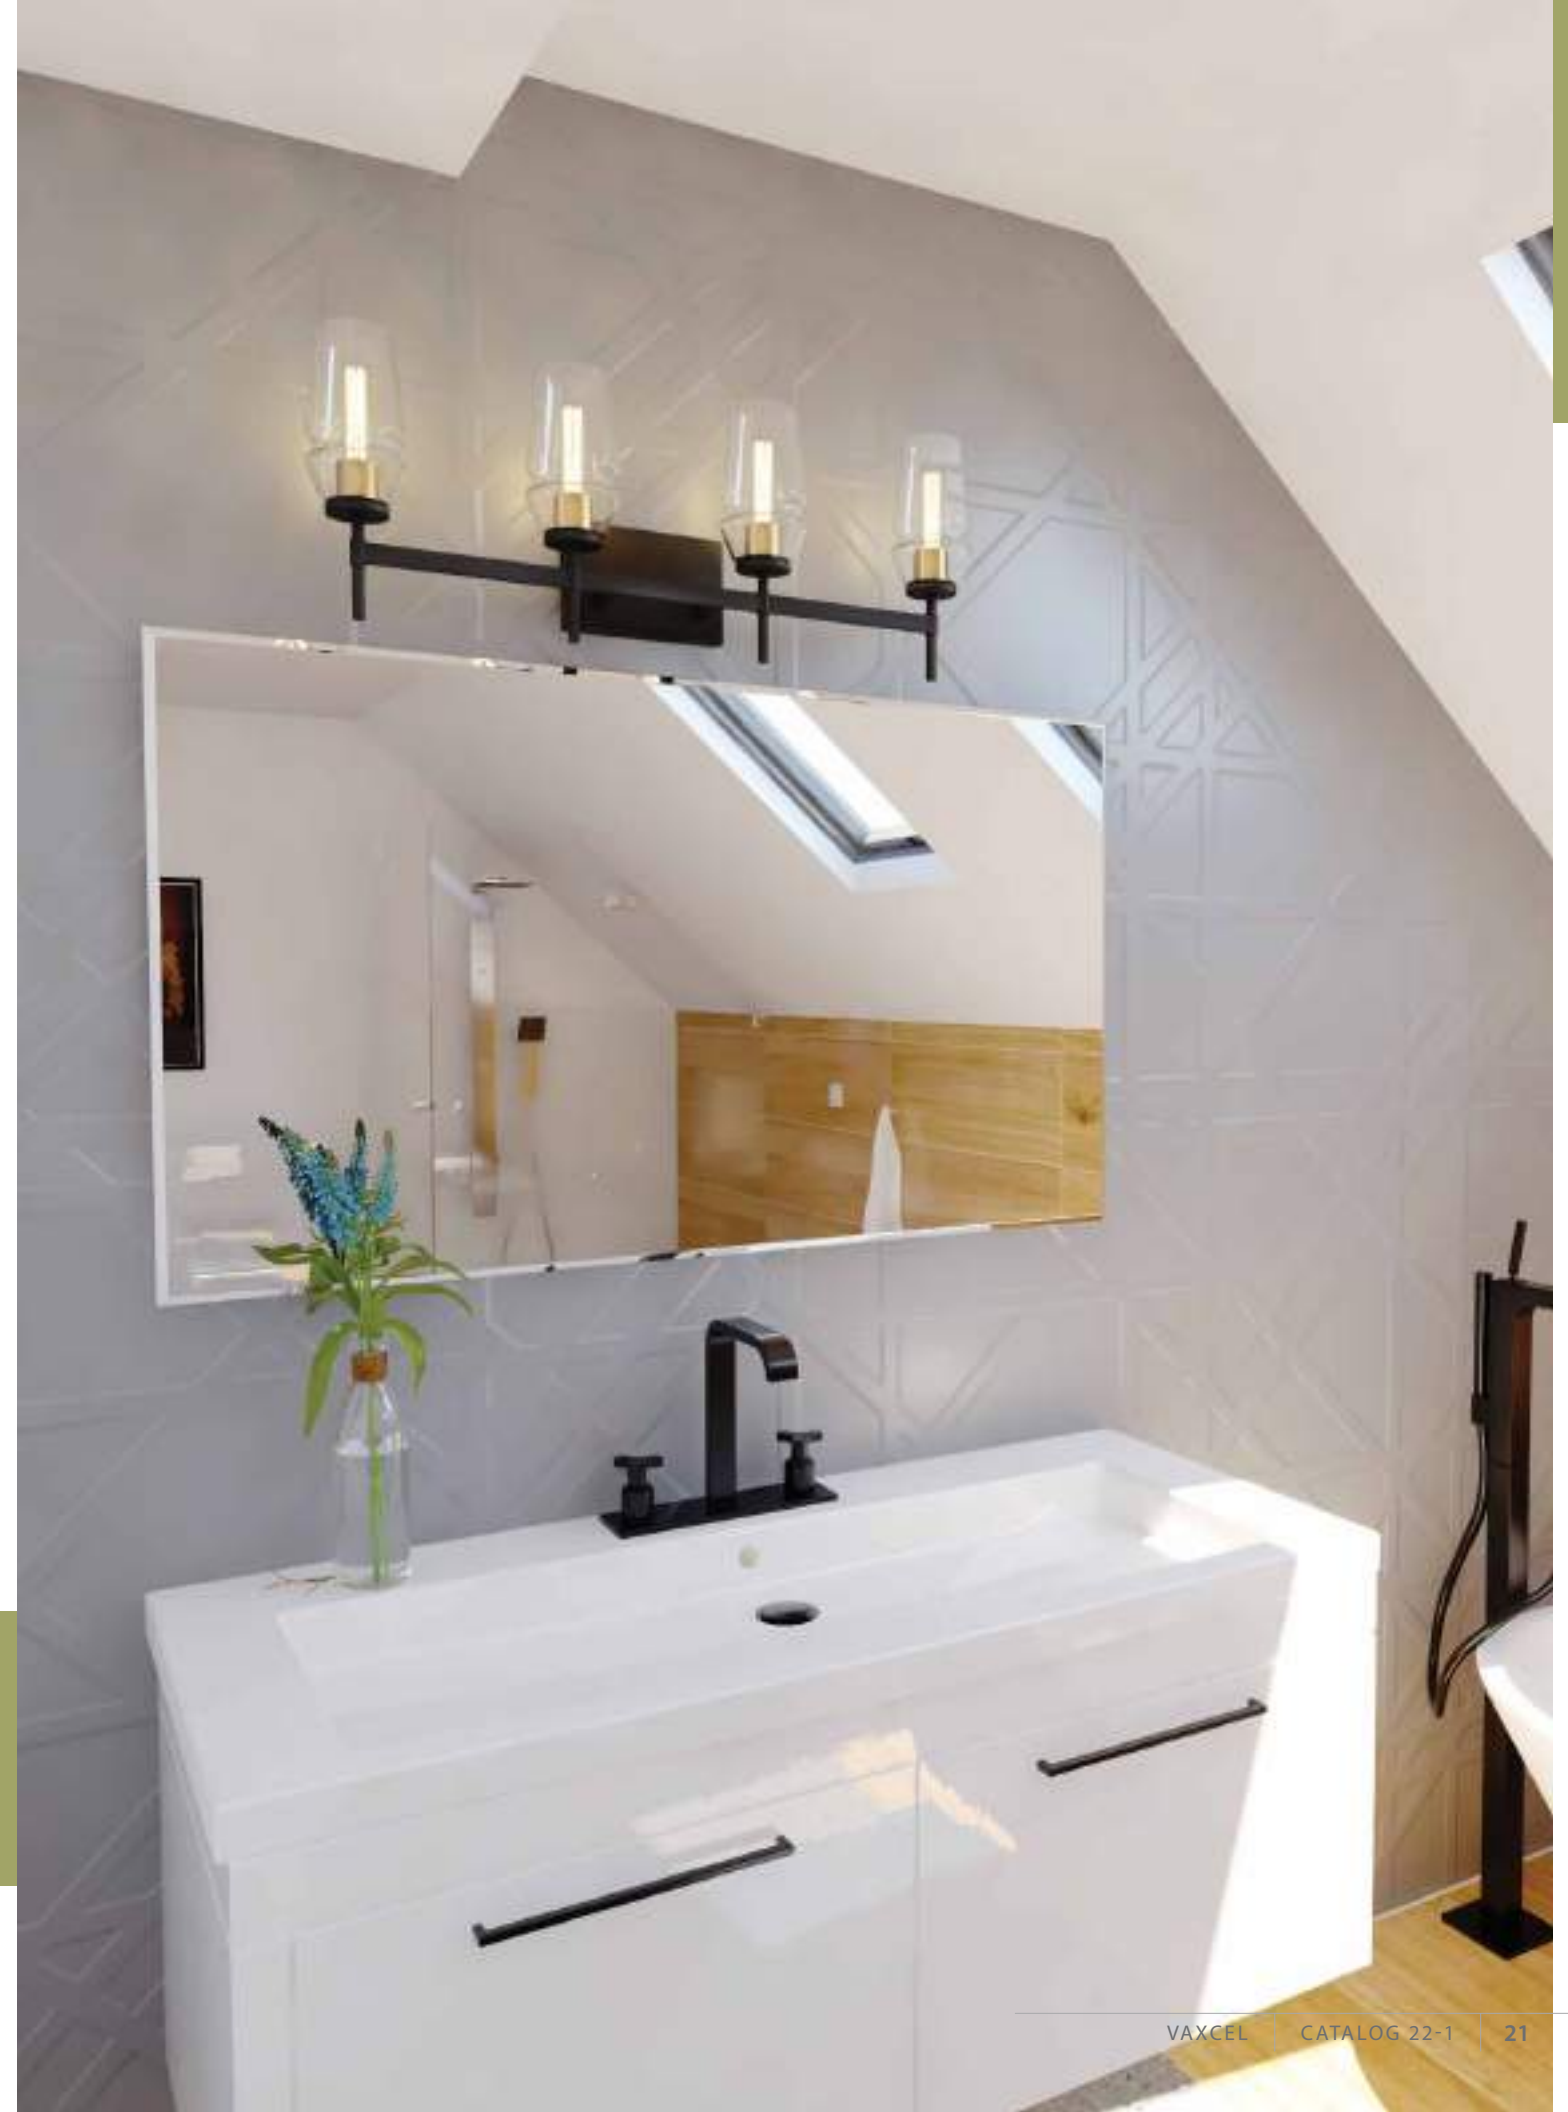

W0394

30"W x 11.25"H x 5.5"D
4-60 (M)

All items are rated either CUL or CETL and certified for both U.S. and Canada.