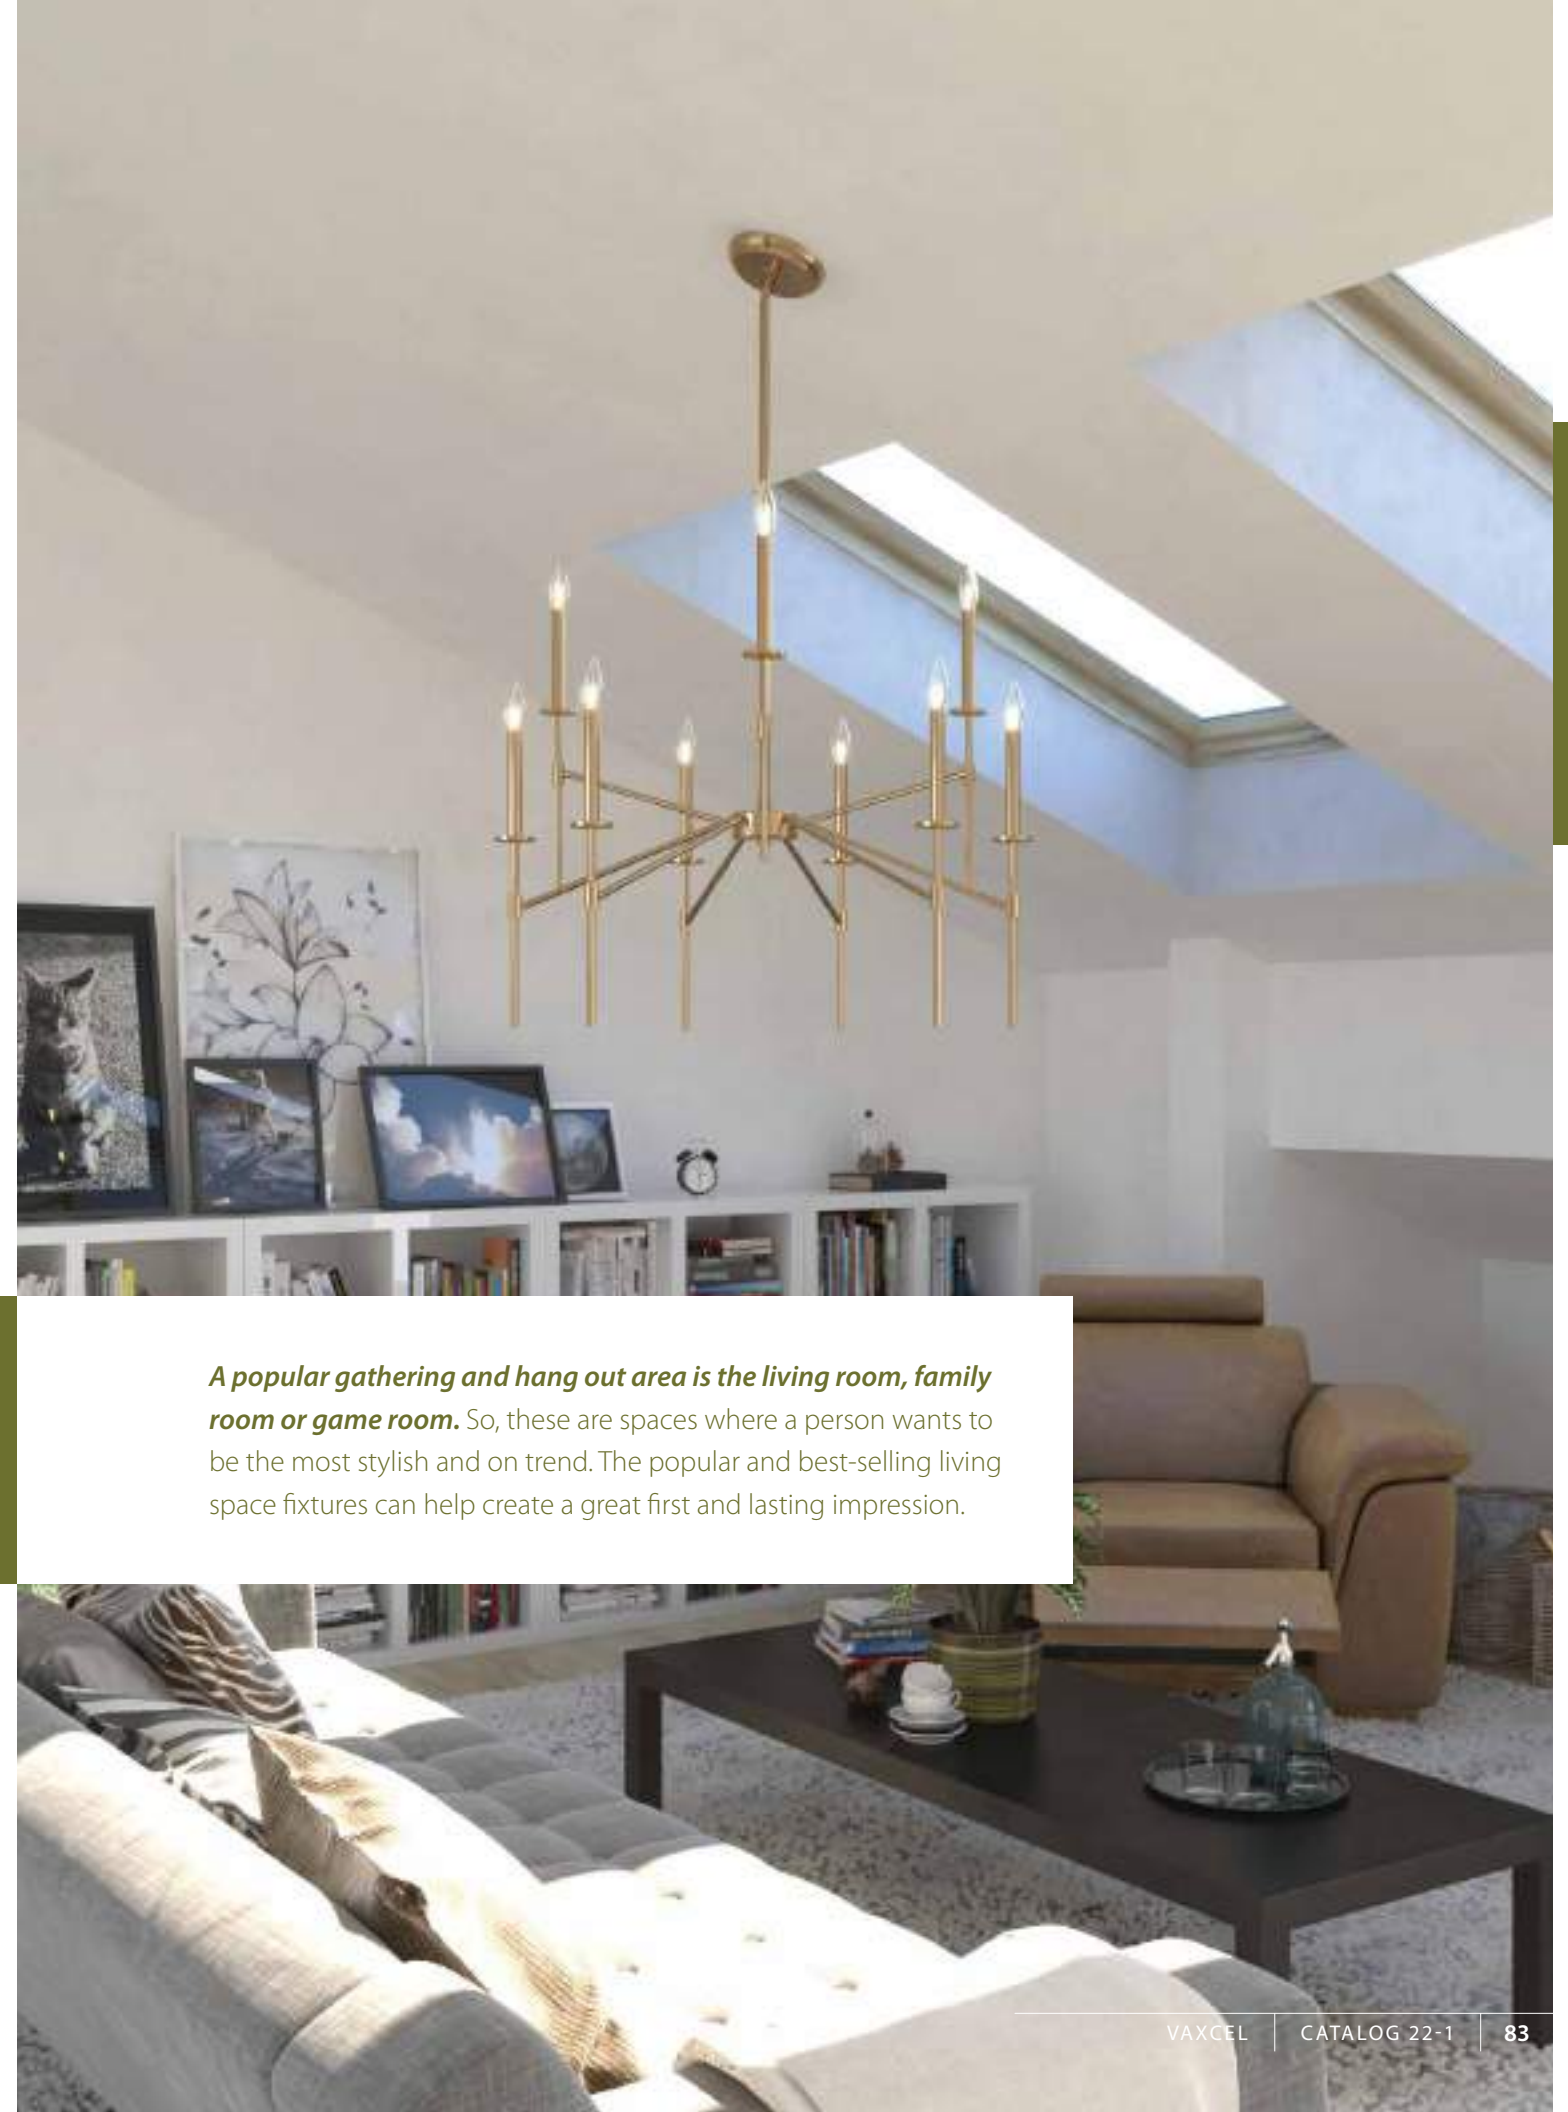

H0170

SIERRA
27"W x 31"H x 27"D
6-100 (M)
Black Walnut Finish
Crème Cognac Glass Shade

H0180

KEDZIE
32"W x 31.75"H x 32"D
9-60 (C)
Natural Brass Finish

H0236

GEORGETOWN
26"W x 20.75"H x 26"D
6-60 (C)
Vintage Ash and Oil Burnished
Bronze Finish

A popular gathering and hang out area is the living room, family room or game room. So, these are spaces where a person wants to be the most stylish and on trend. The popular and best-selling living space fixtures can help create a great first and lasting impression.