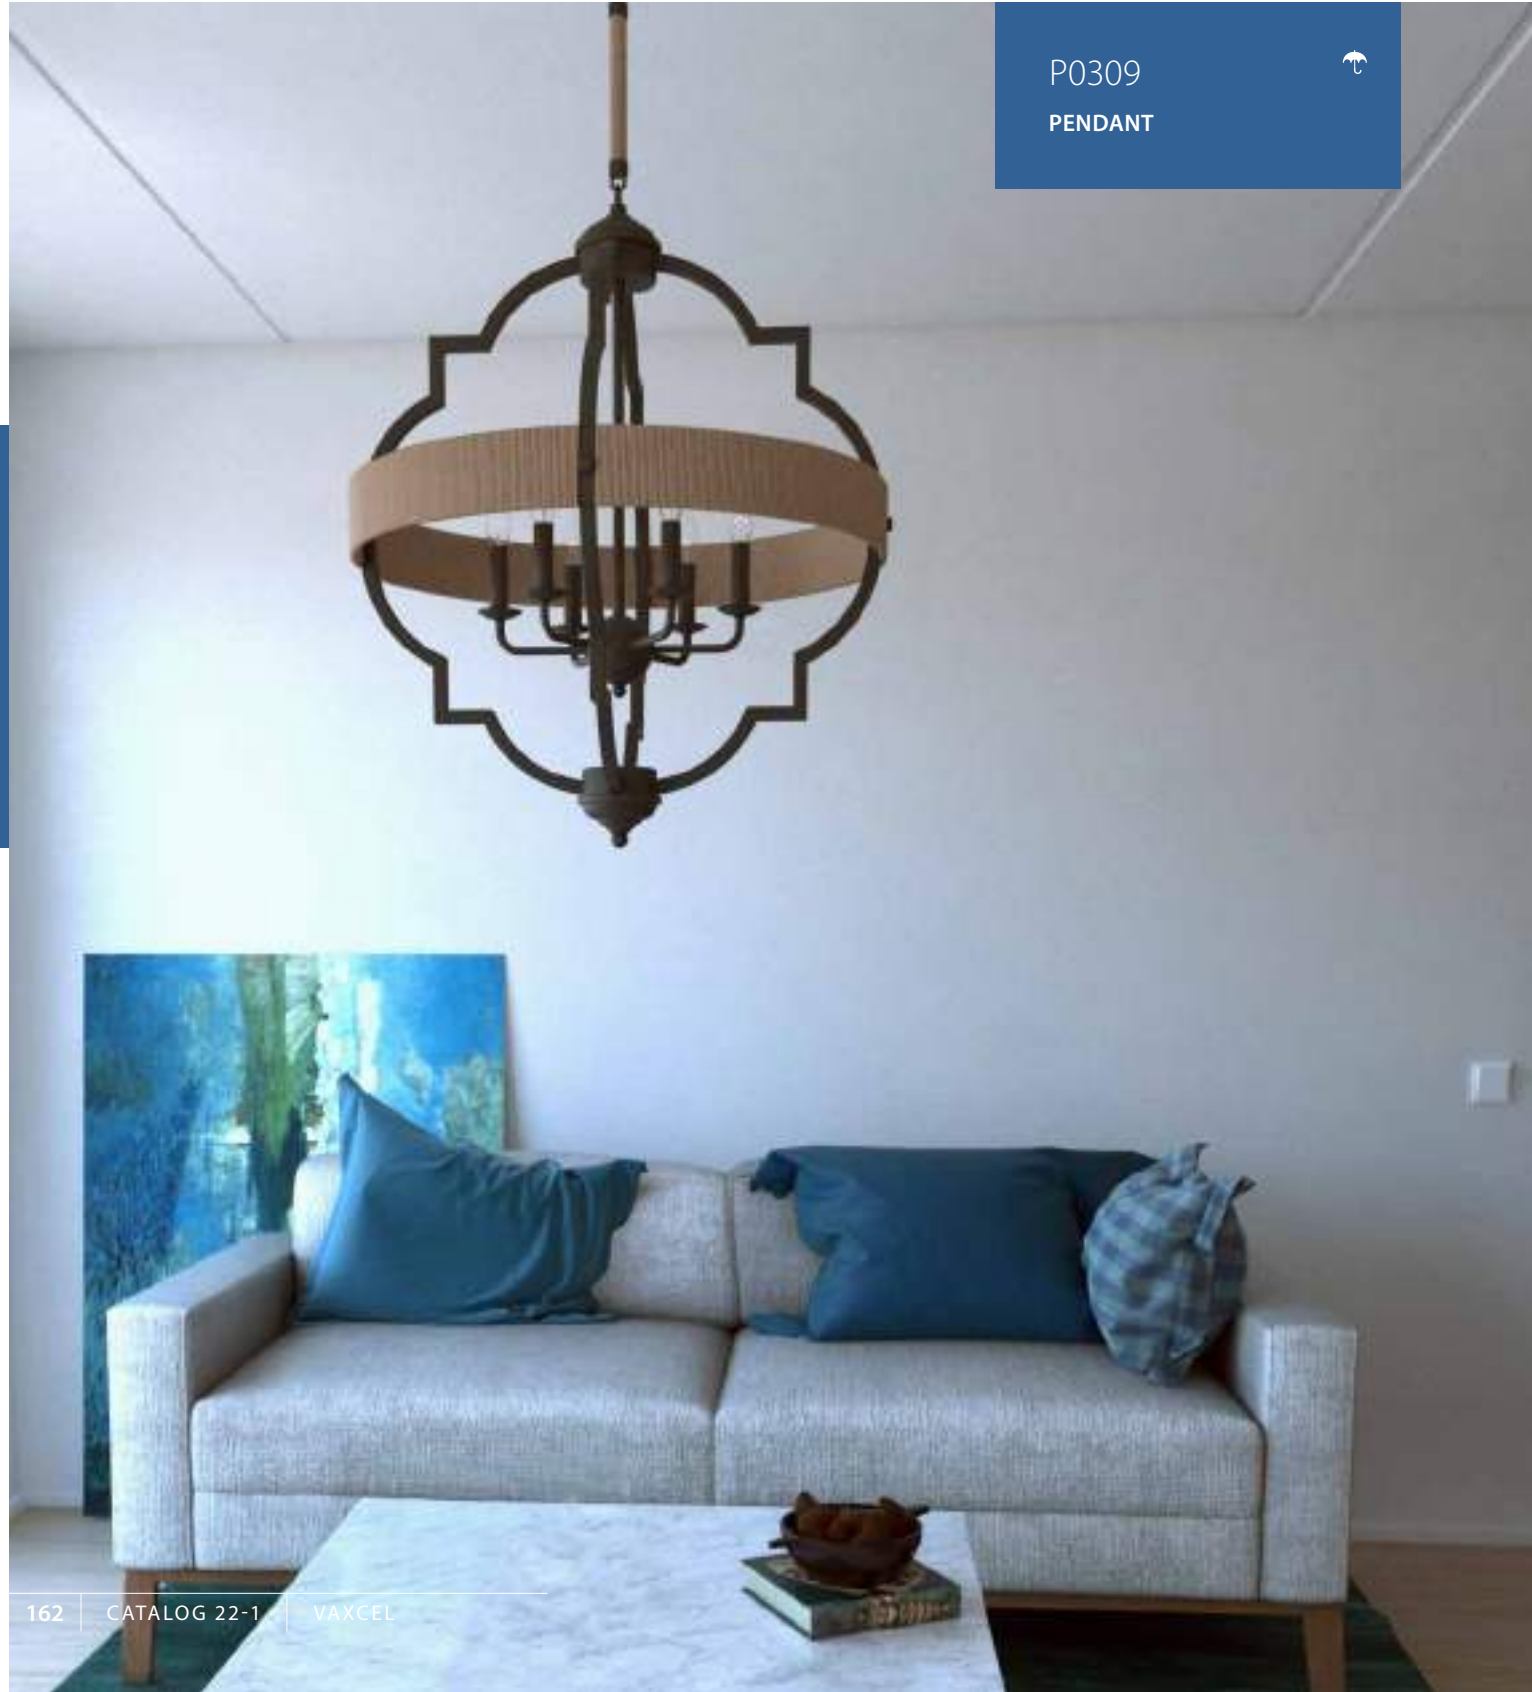

BEAUMONT

The Beaumont collection features natural rope accents and a textured gray quatrefoil open cage design.

BEAUMONT

ALL DIMENSIONS ARE IN INCHES

ITEM NO	FINISH NAME	ITEM WIDTH	ITEM HEIGHT	ITEM DEPTH	WIRE LENGTH	CHAIN LENGTH	LAMPING
P0309	Textured Gray	25	30	25	192	72	6-60 (C)
C0233	Textured Gray	14	17.25	14	6	—	4-60 (C)
P0308	Textured Gray	20	24.5	20	192	72	4-60 (C)

P0309
PENDANT