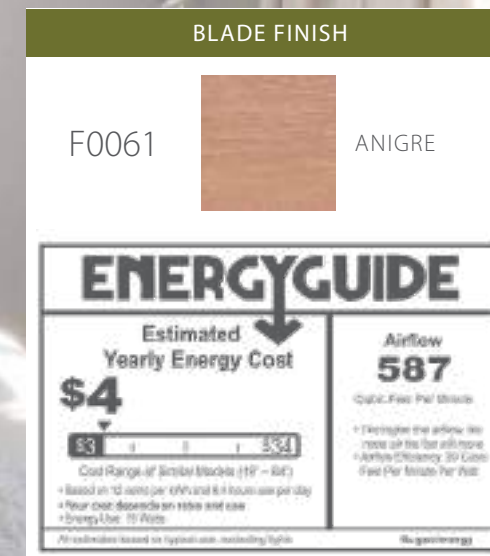

All items are rated either CUL or CETL and certified for both U.S. and Canada.

Effective Lumens provided for all LED products
[measure of overall light output through shade or diffuser]

Listed for Damp Locations

Listed for Wet Locations

Reversible