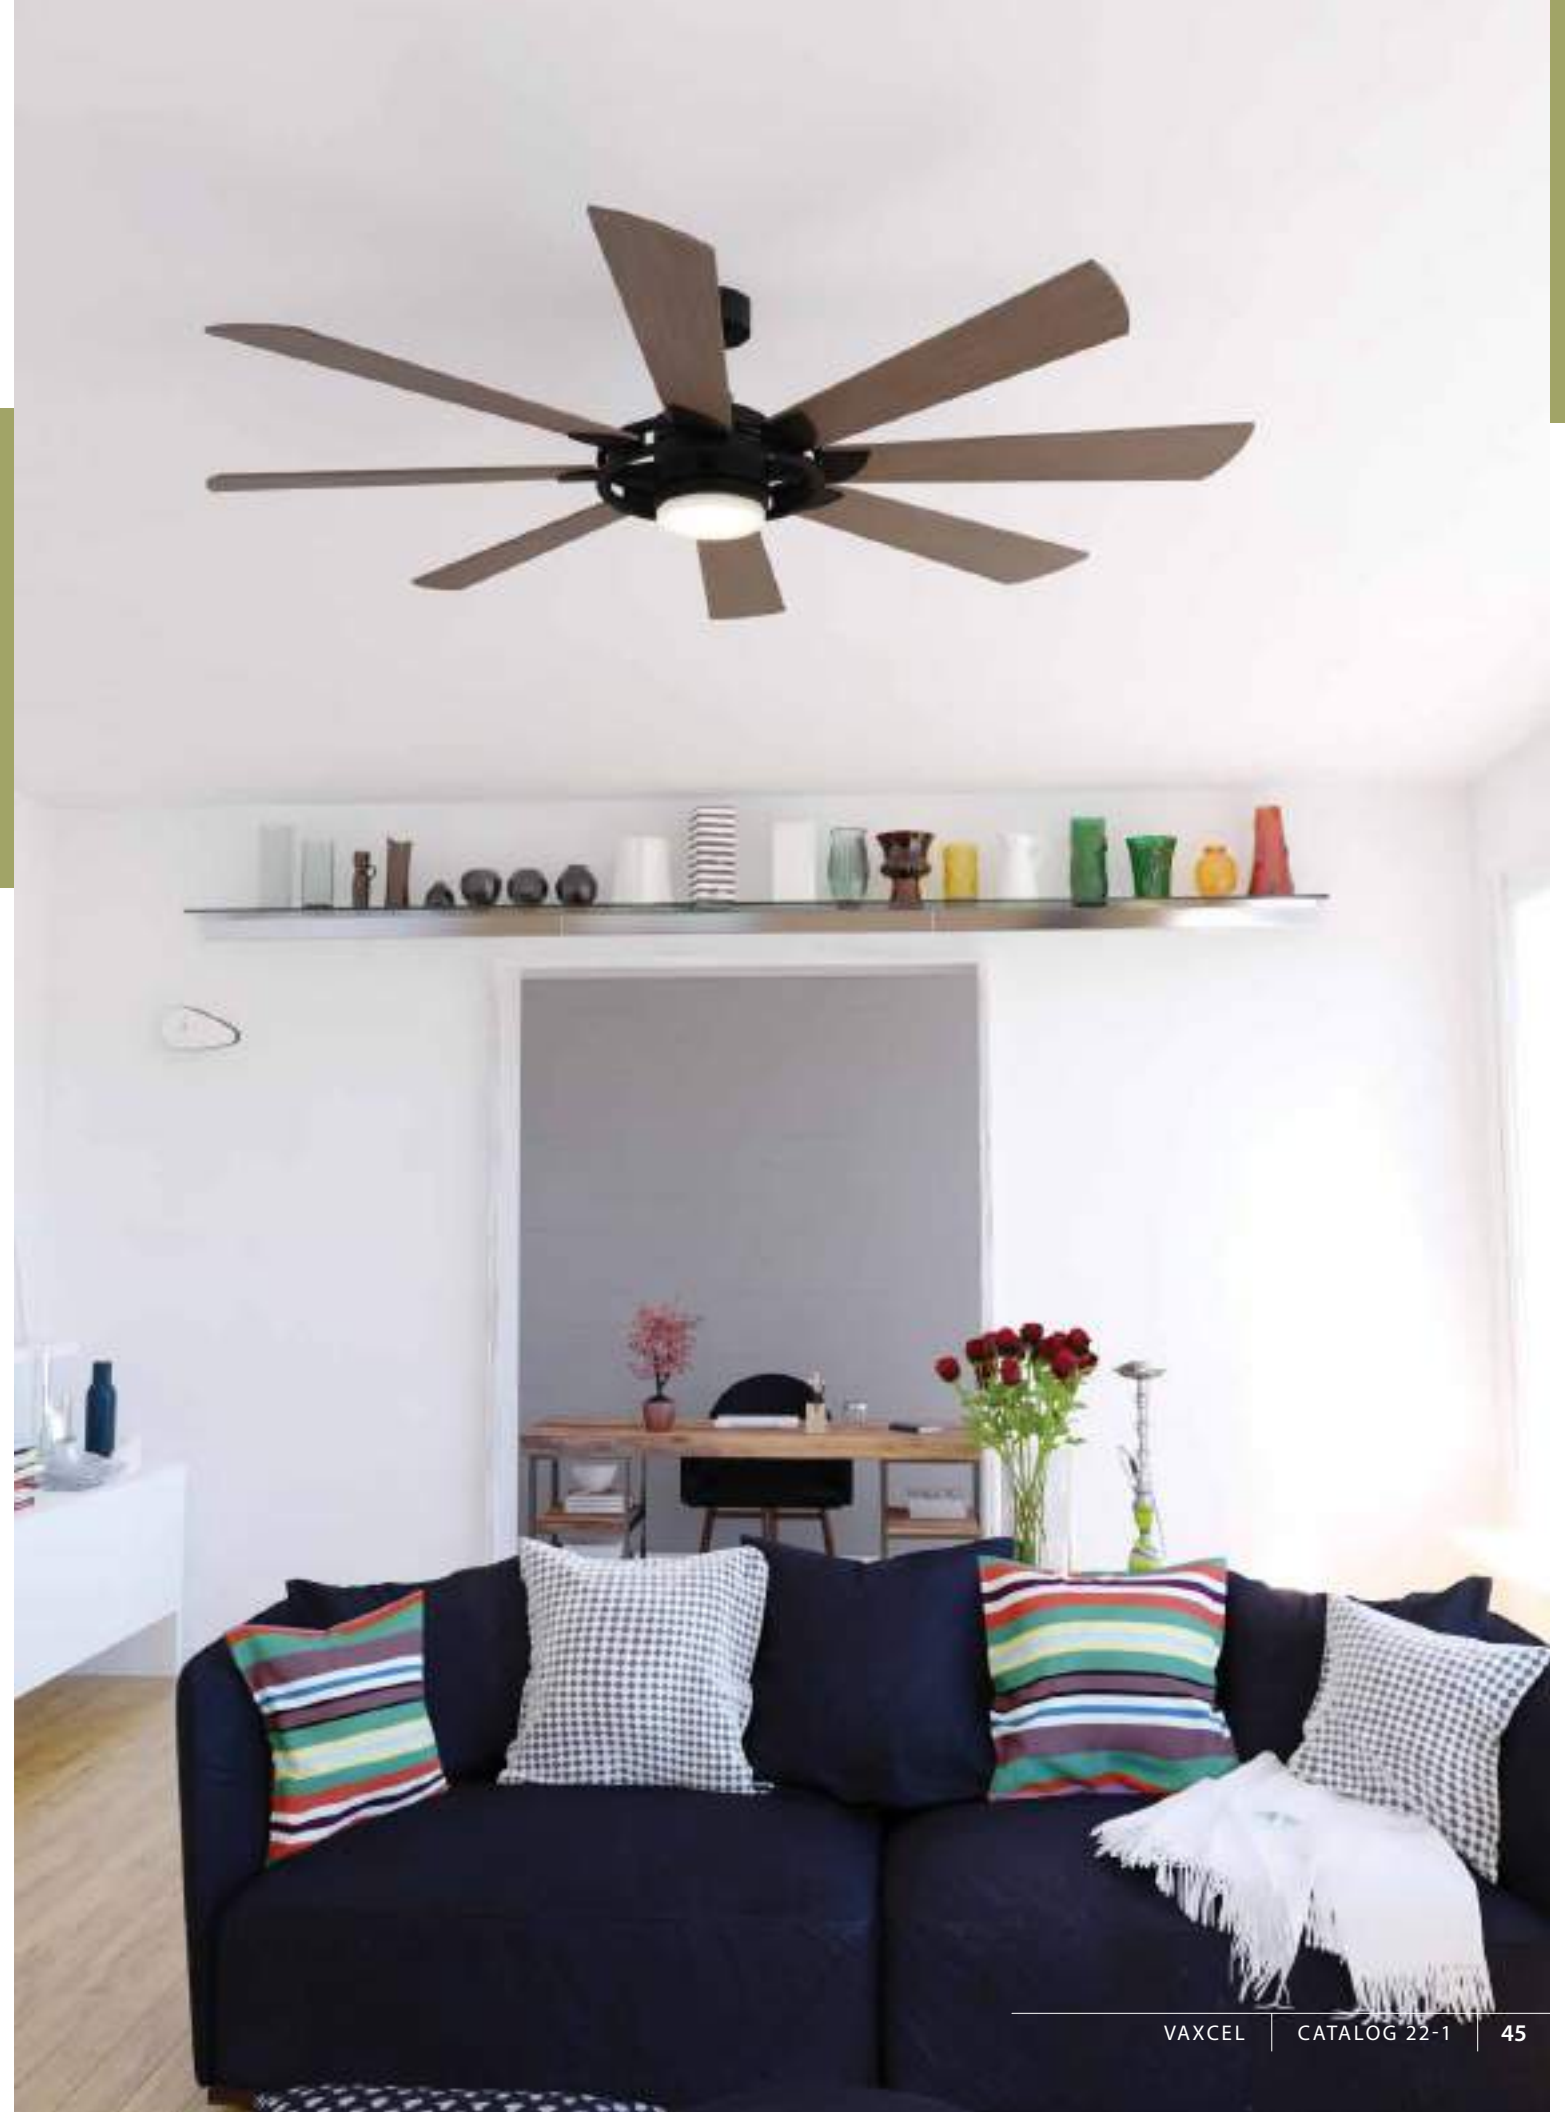

BURLINGTON

New Bronze Finish
Frosted White Glass Shade

F0092

68"W x 15"H x 68"D
1-18 (LED)
1170LM / 90CRI / 2700K, 3000K,
3500K, 4000K, 5000K

REVERSIBLE BLADE FINISH

DRIFTWOOD
(PICTURED BELOW)

WALNUT
(PICTURED RIGHT)

INTEGRATED
LED

ENERGYGUIDE

Estimated
Yearly Energy Cost
$4

$3 | | | $34

Cost Range of Similar Models (19" - 84")

- Based on 12 cents per kWh and 6.4 hours use per day
- Your cost depends on rates and use
- Energy Use: 15 Watts

Airflow
4,234

Cubic Feet Per Minute

ftc.gov/energy

Effective Lumens provided for all LED products
[measure of overall light output through shade or diffuser]

All items are rated either CUL or CETL and certified for both U.S. and Canada.