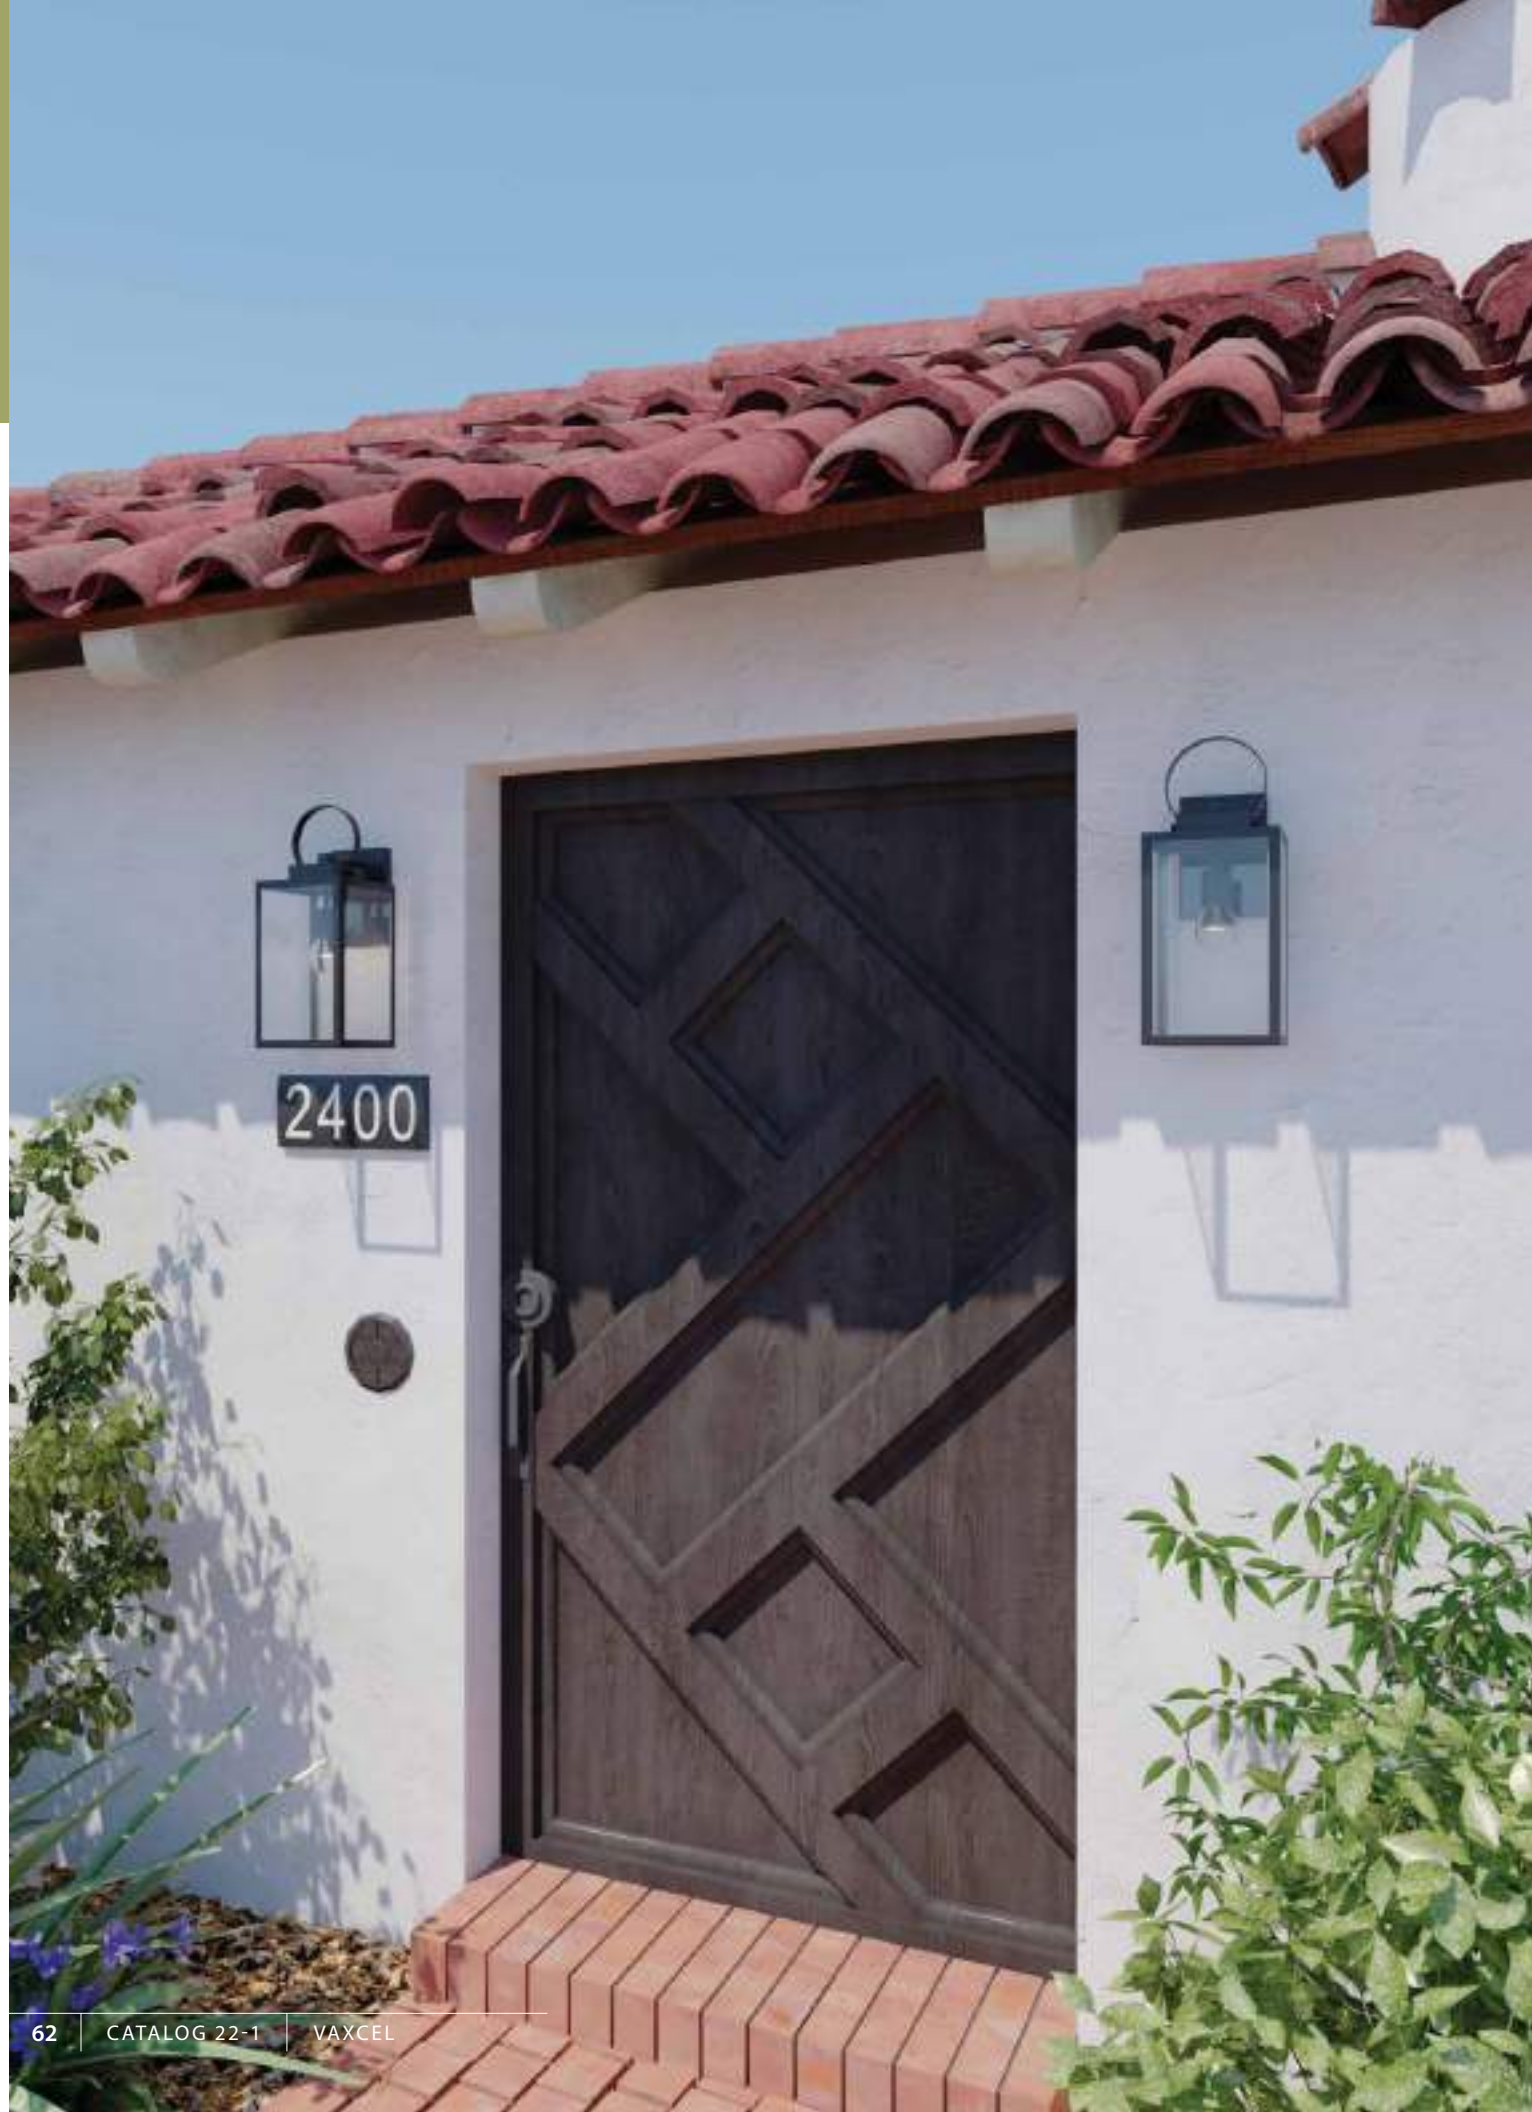

MEDINAH

Textured Black Finish
Clear Glass Shade

T0601

7"W x 17.25"H x 8.25"D
1-60 (M)

STEEL

T0602

5"W x 13.25"H x 6.5"D
1-60 (M)

STEEL

DIMMABLE BULB

T0600

5"W x 12.25"H x 6.5"D
1-60 (M)

STEEL

dualux DUAL-LEVEL TECHNOLOGY

All items are rated either CUL or CETL and certified for both U.S. and Canada.

Listed for Damp Locations

Listed for Wet Locations

Reversible