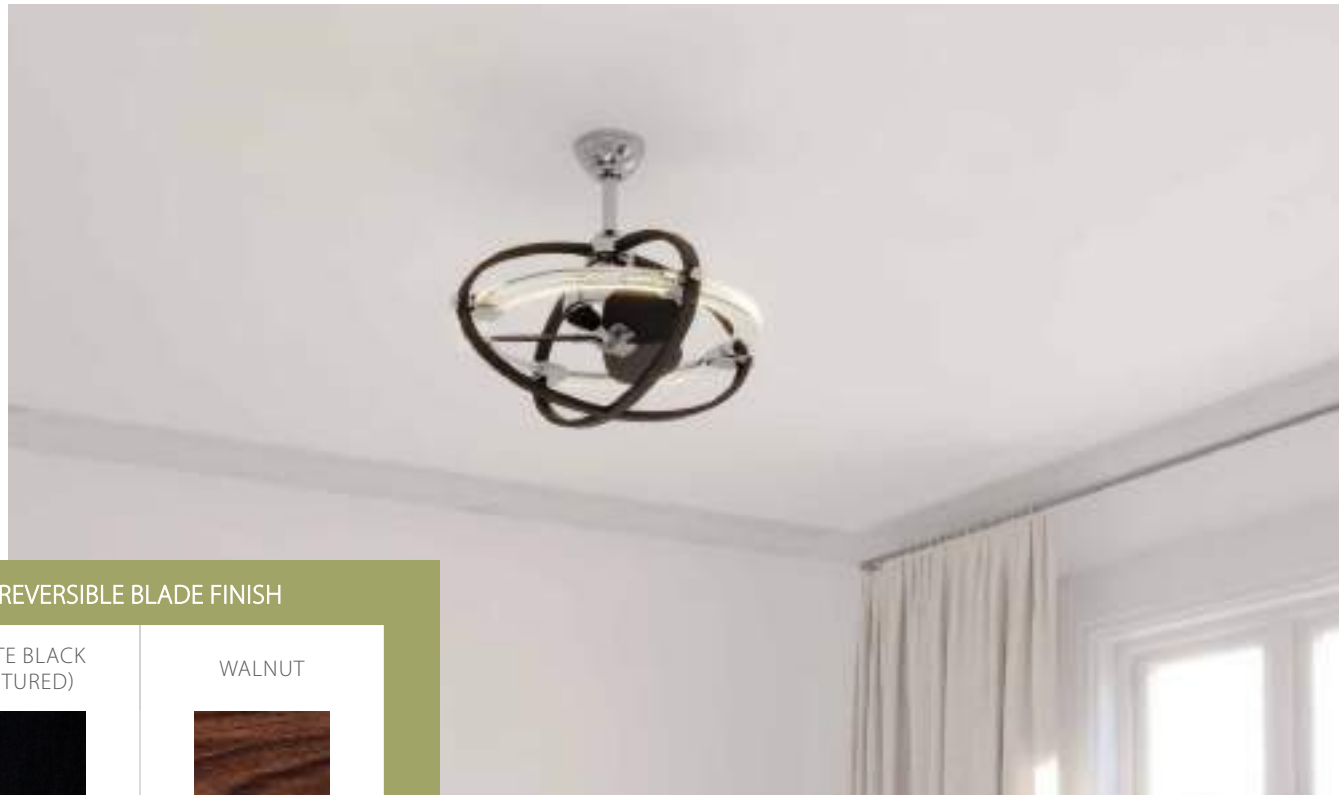

REVERSIBLE BLADE FINISH

MATTE BLACK (PICTURED)	WALNUT

Remote Control | INTEGRATED LED

ENERGYGUIDE

Estimated Yearly Energy Cost $5 $3 | | | $34 Cost Range of Similar Models (19" - 84") • Based on 12 cents per kWh and 6.4 hours use per day • Your cost depends on rates and use • Energy Use: 18 Watts	Airflow 706 Cubic Feet Per Minute • The higher the airflow, the more air the fan will move • Airflow Efficiency: 39 Cubic Feet Per Minute Per Watt

All estimates based on typical use, excluding lights | ftc.gov/energy

F0098

22"W x 19.75"H x 22"D
1-30 (LED)
1000LM / 90CRI / 3000K

GALILEO

Satin Nickel and Black Finish
Clear Bubble Acrylic Shade