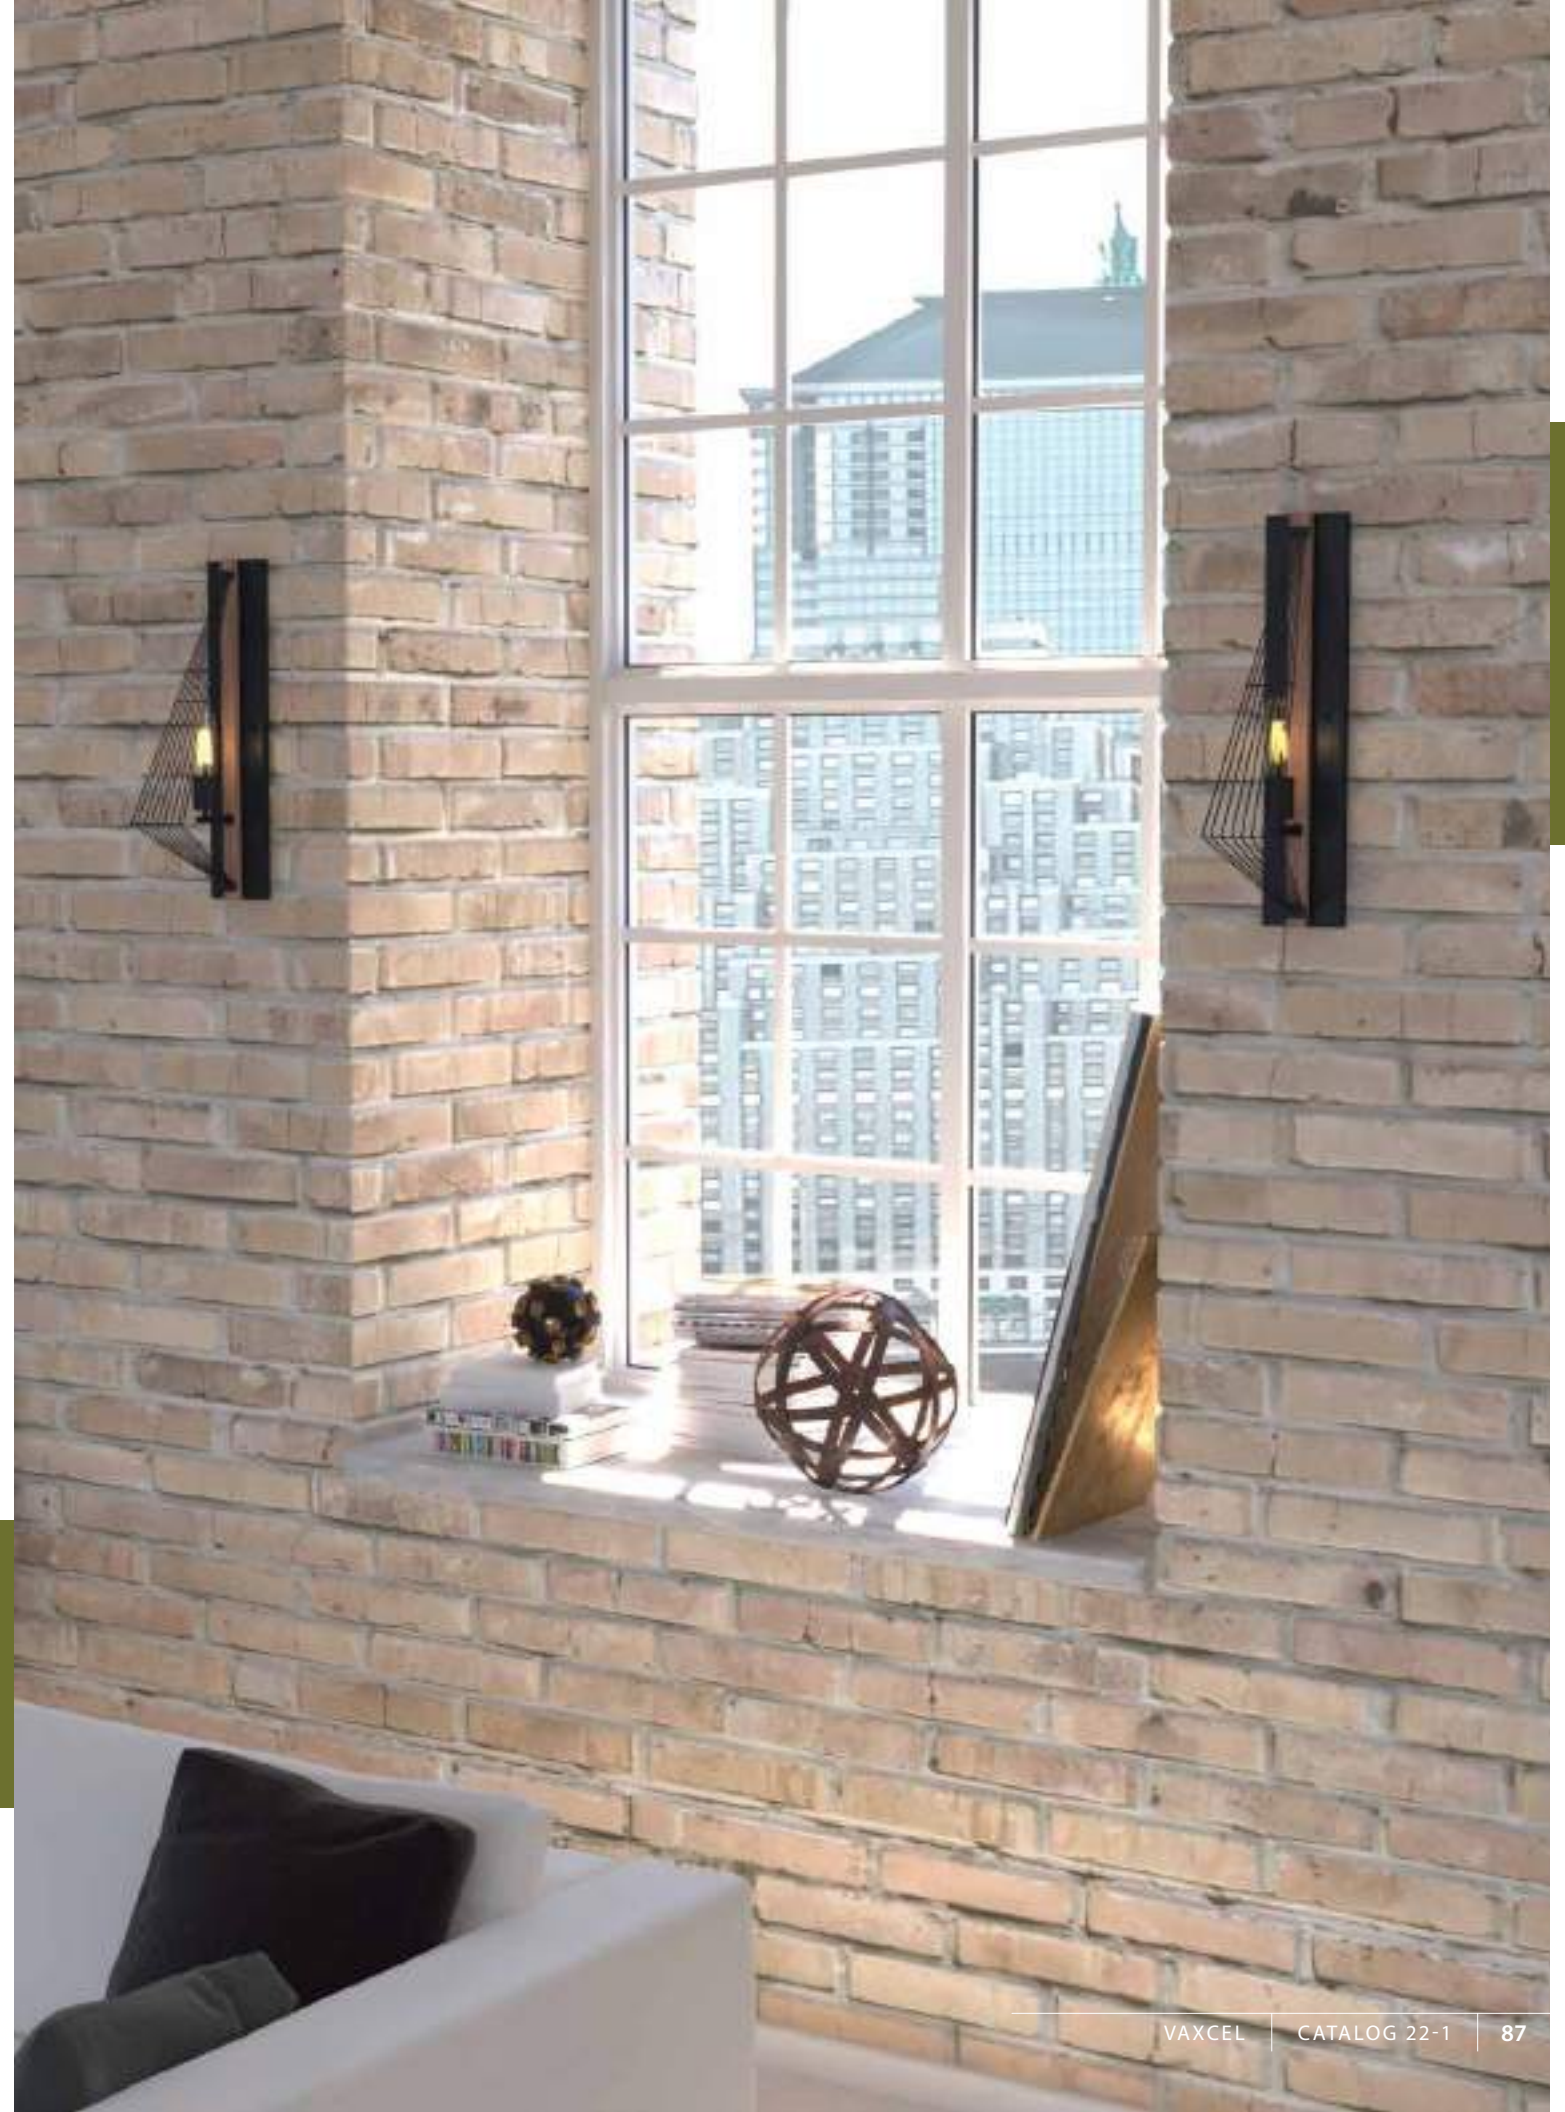

W0347

MARQUIS
4.75"W x 18.75"H x 4.75"D
2-60 (M)
Matte Black Finish

W0337

NIKKO
6.5"W x 15.5"H x 4.75"D
2-60 (C)
Gold Finish

W0252

DEARBORN
4.5"W x 21.5"H x 8"D
1-60 (M)
Black Iron and
Burnished Oak Finish