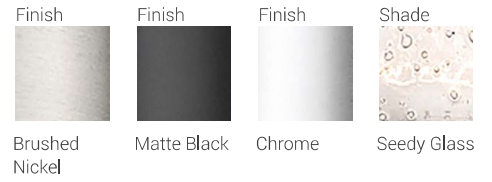

| B |

	Product	Bulbs/Wattage	L/ext.	W	H	Wall Plate Size
A	736-1S-BN	(1) 60W-m	7.75"	6"	9.5"	4.75" diameter
B	736-2V-BN	(2) 60W-m	7.75"	15.5"	9.5"	4.75" diameter
C	736-3V-BN	(3) 60W-m	7.75"	22.5"	9.5"	4.75" diameter
D	736-4V-BN	(4) 60W-m	7.75"	31.5"	9.5"	4.75" diameter
E	736-5V-BN	(5) 60W-m	7.75"	40.75"	9.5"	4.75" diameter

These vanities can only be mounted facing down