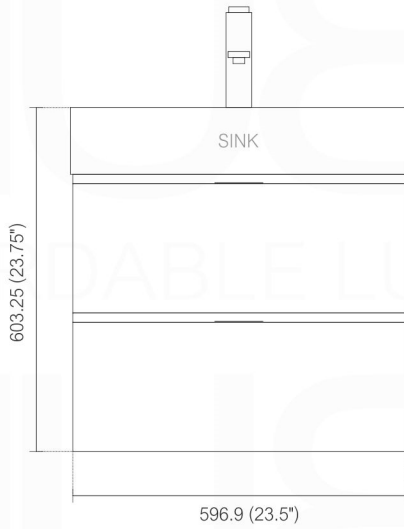

**BLISS BSL24**

Sink: BSL24SINK

Dimensions:	width	depth	height
inches	23.63"	18.5"	23.75"
mm	600	470	603

NOTE: DIMENSIONS AND TECHNICAL DETAILS ARE SUBJECT TO CHANGE WITHOUT NOTICE

FRONT ELEVATION

BACK ELEVATION