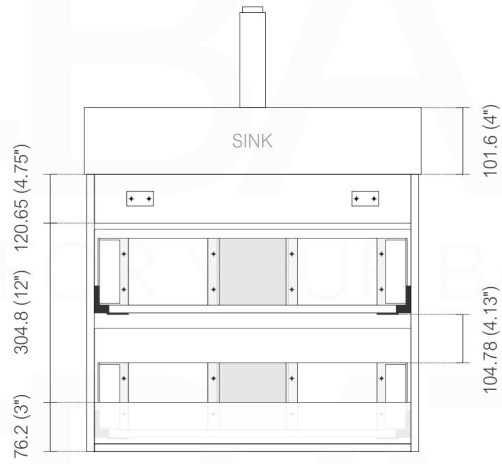

**BLISS BSL24**

Sink: BSL24SINK

Dimensions:	width	depth	height
inches	23.63"	18.5"	23.75"
mm	600	470	603

NOTE: DIMENSIONS AND TECHNICAL DETAILS ARE SUBJECT TO CHANGE WITHOUT NOTICE

FRONT ELEVATION

BACK ELEVATION

TOP ELEVATION