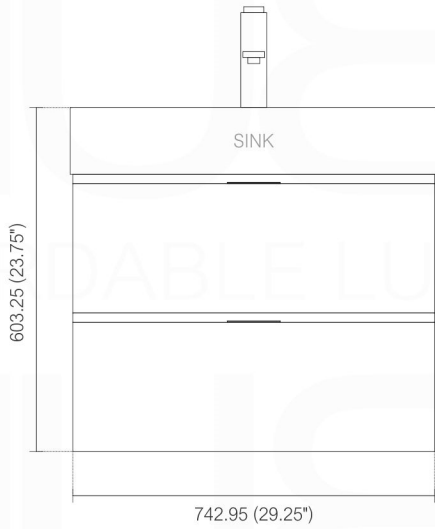

BLISS BSL30

Sink: BSL30SINK

Dimensions:	width	depth	height
inches	29.5"	18.5"	23.75"
mm	749	470	603

NOTE: DIMENSIONS AND TECHNICAL DETAILS ARE SUBJECT TO CHANGE WITHOUT NOTICE

FRONT ELEVATION

SIDE ELEVATION