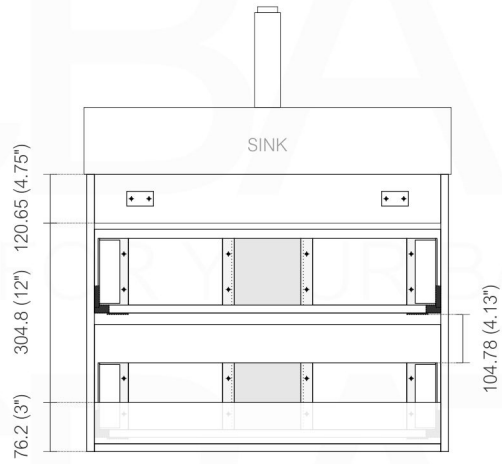

BLISS BSL30

Sink: BSL30SINK

Dimensions:	width	depth	height
inches	29.5"	18.5"	23.75"
mm	749	470	603

NOTE: DIMENSIONS AND TECHNICAL DETAILS ARE SUBJECT TO CHANGE WITHOUT NOTICE

FRONT ELEVATION

SIDE ELEVATION

TOP ELEVATION