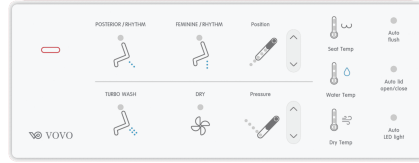

Model no. TCB-090S

26.1 * 28.3 * 21in (Elongated)
410 X 720 X 535 mm

Features

- Automatic flushing system
- Tankless System
- 3 in 1 Full Stainless Nozzle
- Posterior Wash / Feminine Wash / Turbo Wash / Rhythm
- Eco-friendly Power Save
- Heated Seat
- LED Night Light
- Auto Deodorization
- Warm Air Dryer

Included Components

- Remote Control
- Manuals
- Template
- Wax Ring
- Battery X 3
- Hose
- Adapter
- Anchor X 2
- Screws X 2

Required Electrical Service

- 120V / 60Hz

Codes / Standards

- cUPC Certificate
- cETL Certificate
- CE Certificate
- GB Certificate
- MAEDbS Listed. (Modernized Appliance Efficiency Database System)

Technical Information

- All product dimensions are nominal.
- Toilet type: One-piece, Floor-mount
- Waste Outlet: Floor
- Water Consumption Full: 1.28 gpf (4.8 lpf)
- Water surface size: 12" x 9-1/2" (12 X 9.4 in)
- Rough-in: 12" (12 in)