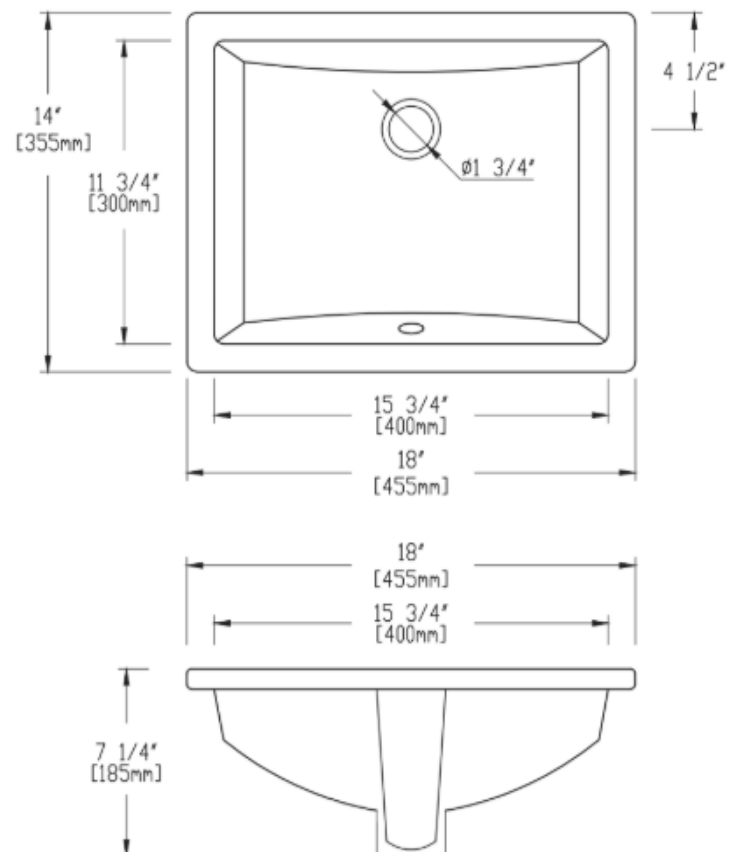

Codes / Standards

- cUPC 9ASME A112.19.3/CSA B45.4

Allora USA Limited Lifetime Warranty

ALLORA USA NOTES / DISCLAIMER:

All technical data provided is done as a service to customers of Allora USA and the end users of our products. Allora USA is not responsible for, nor does it have any liability for any mistakes or typographical errors including liability for incidental, consequential or special damages. Allora USA recommends that the model to be installed be present, inspected and measured prior to utilizing the related spec sheets and any work, preparations or alterations are made to any counter-top material. Nothing contained on this site is to be construed as contractual or providing any form of warranty or representation on the part of Allora USA. ALLORA USA MAKES NO WARRANTIES, EXPRESS OR IMPLIED, INCLUDING BUT NOT LIMITED TO ANY WARRANTY OF MERCHANTABILITY OR OF FITNESS FOR A PARTICULAR PURPOSE, AS TO THE INFORMATION CONTAINED HEREIN OR THE PRODUCTS DESCRIBED HEREIN.