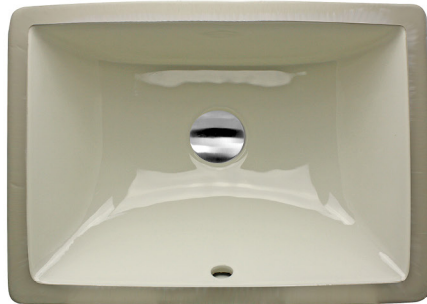

Great Point Collection

Vitreous China Bath Undermount
Rectangular Sink in White or Bisque

model:

UM-16x11-W / UM-16x11-B

Nantucket

S I N K S

OVERALL DIMENSIONS	INTERIOR BOWL	BOWL DEPTH	DRAIN OPENING	OVERFLOW
18" x 12.875"	16" x 10.875"	7.375"(ext.); 5.875"(int.)	1.75" Opening	Yes

FEATURES:

- Vitreous China undermount with porcelain enamel glaze; easy to clean
- With Overflow
- Limited lifetime manufacturer's warranty
- 1.75" Standard drain not included
- Fits a 21" cabinet base minimum
- Nominal Dimensions - actual may vary by 1/4"
- Template included