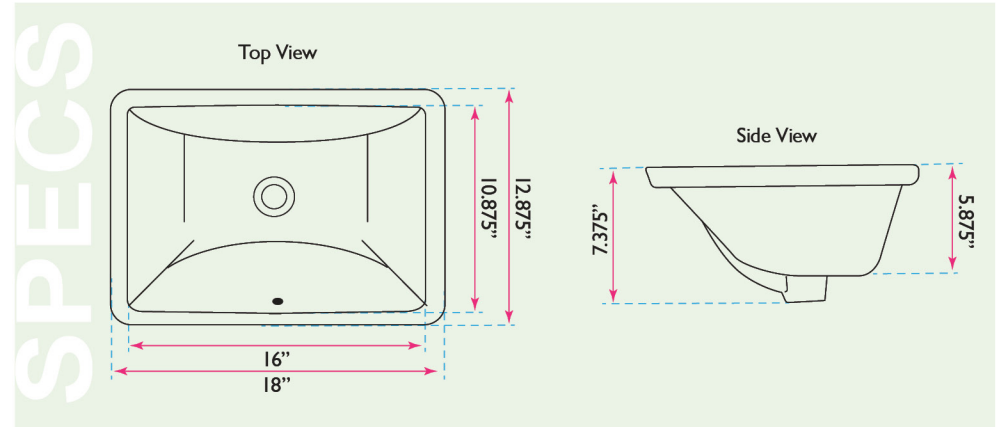

Great Point Collection

Vitreous China Bath Undermount
Rectangular Sink in White or Bisque

model:

UM-16x11-W / UM-16x11-B

Nantucket

S I N K S

OVERALL DIMENSIONS	INTERIOR BOWL	BOWL DEPTH	DRAIN OPENING	OVERFLOW
18" x 12.875"	16" x 10.875"	7.375"(ext.); 5.875"(int.)	1.75" Opening	Yes

FEATURES:

- Vitreous China undermount with porcelain enamel glaze; easy to clean
- With Overflow
- Limited lifetime manufacturer's warranty
- 1.75" Standard drain not included
- Fits a 21" cabinet base minimum
- Nominal Dimensions - actual may vary by 1/4"
- Template included