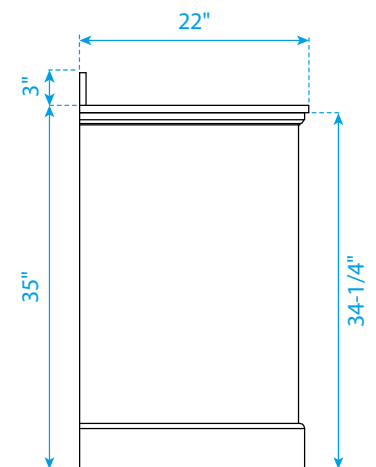

TOP VIEW OF VANITY CABINET

Note: Due to high probability of breakage, the backsplash comes in two pieces, cut from the same piece. All Measurements are  $\pm 1/4$ ".