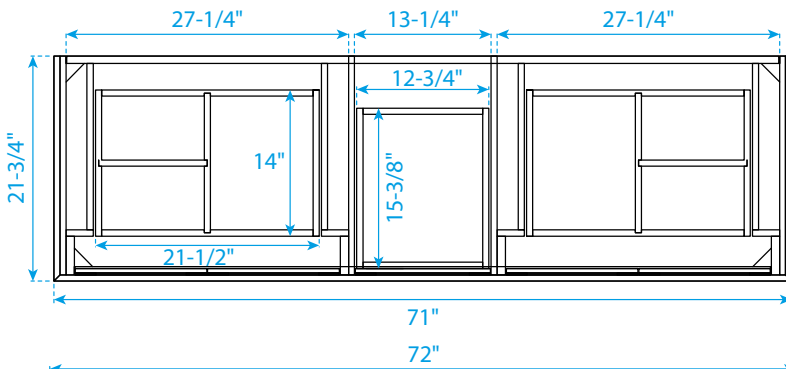

TOP VIEW OF VANITY CABINET

Note: Due to high probability of breakage, the backsplash comes in two pieces, cut from the same piece. All Measurements are  $\pm 1/4$ ".