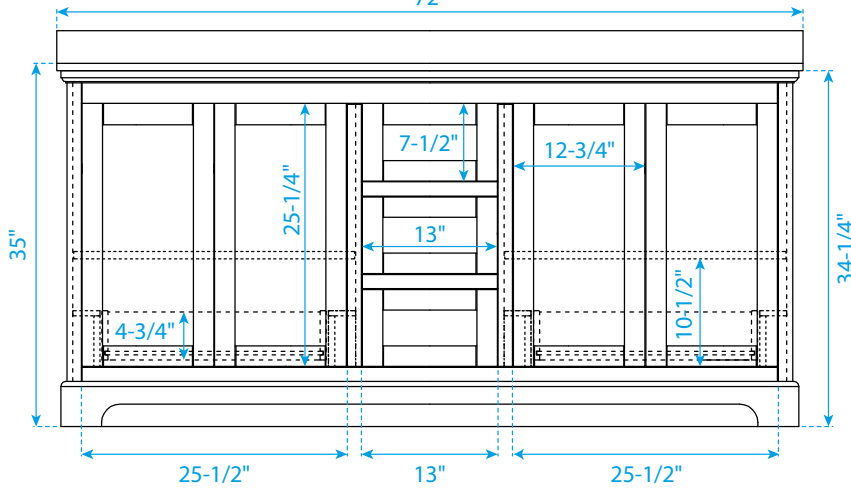

TOP VIEW OF VANITY CABINET

Note: Due to high probability of breakage, the backsplash comes in two pieces, cut from the same piece. All Measurements are  $\pm 1/4$ ".