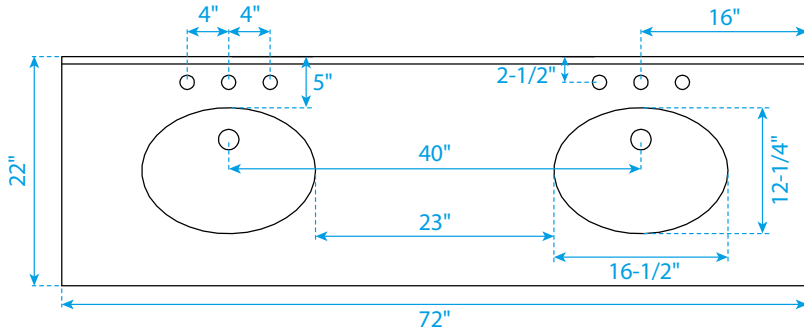

TOP VIEW OF VANITY CABINET

Note: Due to high probability of breakage, the backsplash comes in two pieces, cut from the same piece. All Measurements are  $\pm 1/4$ ".