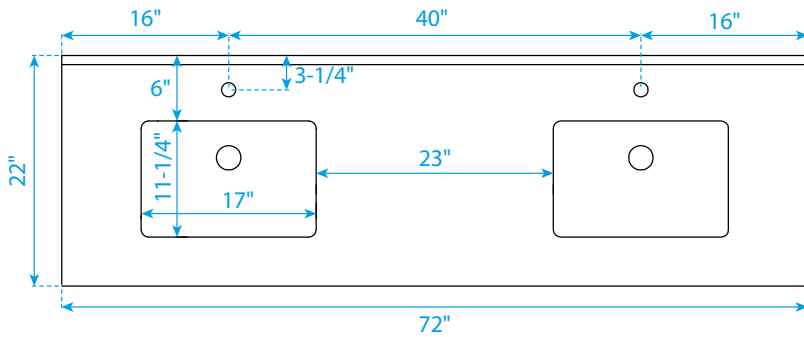

TOP VIEW OF VANITY CABINET

Note: Due to high probability of breakage, the backsplash comes in two pieces, cut from the same piece. All Measurements are  $\pm 1/4$ ".