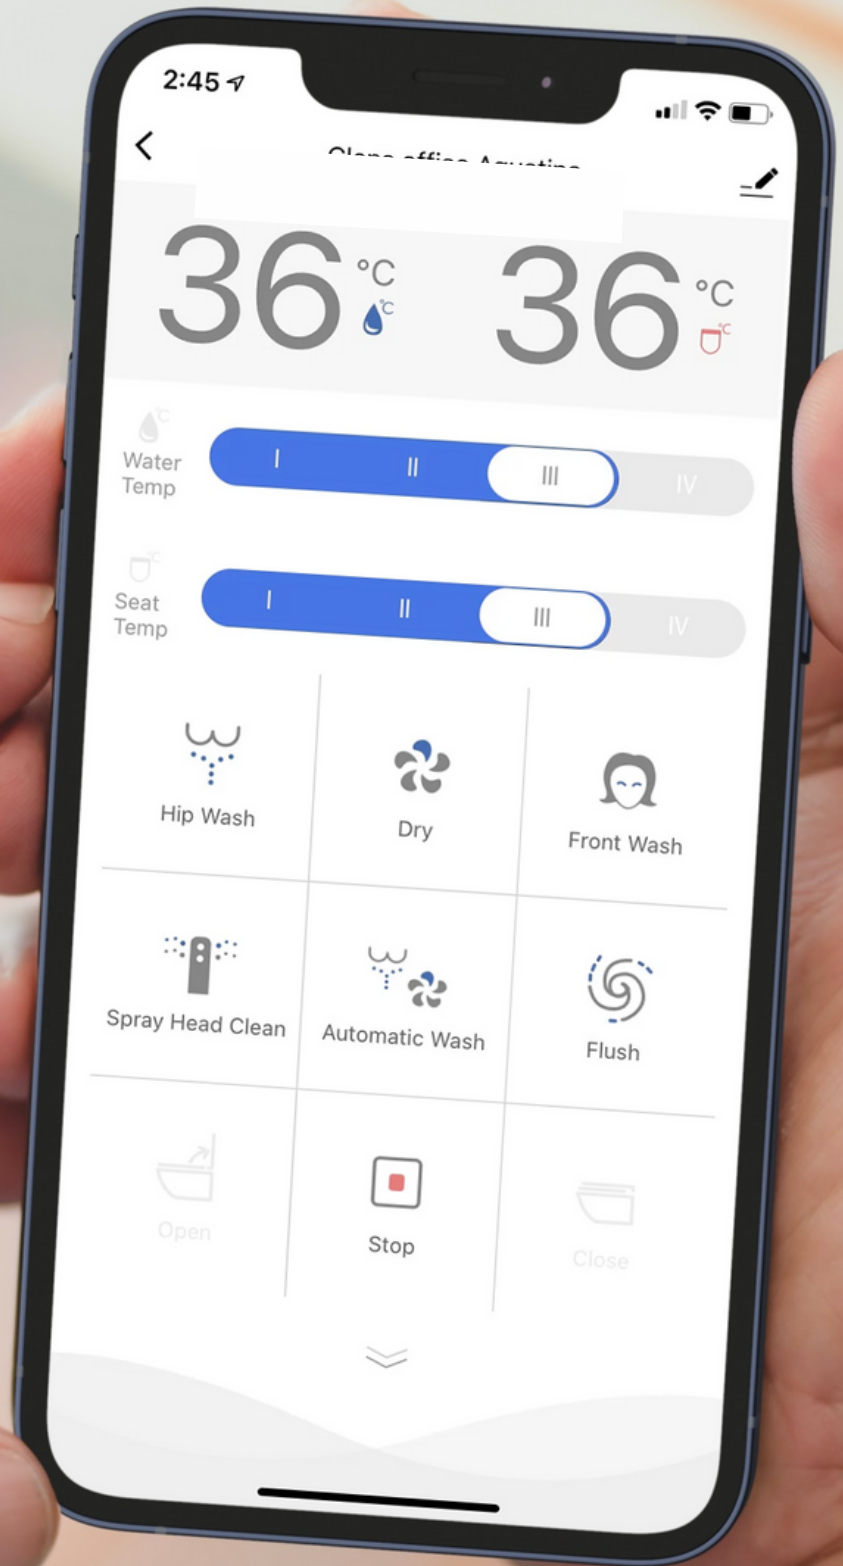

ToeTouch

Open, flush, and close
the toilet with your foot.

Digital Display

A bold look to enhance your bathroom that provides a temperature readout

App Enabled

Control your toilet with your smartphone.

Auto Open

When you approach the toilet, the sensor opens the lid and/or the seat for you.

Auto Flush

When you finish washing, the toilet flushes for you.

Auto Close

Approximately 30 seconds after leaving the area, the toilet seat closes softly.