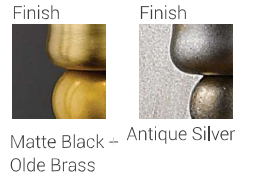

Trestle

Featuring forged trestle patterns fashioned after iron train bridges of another era, this collection has been a best seller, and available in a Matte Black finish with a rich Old Brass accent, and an Antique Silver finish. Oversized, well proportioned, and with many configurations, Trestle is a bridge to great design.

| H |

| I |

| J |

| K |

| L |

| M |

| N |

| | Product | Available Finish | Bulbs/Wattage | L/ext. | W | H | Overall-H | Chain/Rods Length | Wire Length | Ceiling Plate Size |
|---|--------------|------------------|---------------|--------|-----|--------|-----------|---------------------------|-------------|--------------------|
| H | 447-4AS | AS | (4) 60W-c | --- | 16" | 23" | 70.75" | 3x12" + 1x6" + 1x3" rods | 110" | 5.5" square |
| I | 447-8AS | MB-OBR, AS | (8) 60W-c | --- | 20" | 31.75" | 79.5" | 3x12" + 1x6" + 1x3" rods | 110" | 5.5" square |
| J | 447MP-AS | MB-OBR, AS | (1) 100W-m | --- | 8" | 13.75" | 61.5" | 3x12" + 1x6" + 1x3" rods | 110" | 5.5" square |
| K | 447-12MB-OBR | MB-OBR, AS | (12) 60W-c | --- | 24" | 39" | 86.75" | 3x12" + 1x6" + 1x3" rods | 110" | 5.5" square |
| L | 447-36MB-OBR | MB-OBR, AS | (6) 60W-c | 36" | 12" | 17.75" | 89.5" | 10x12" + 2x6" + 2x3" rods | 110" | 4.75"W x 18"L |
| M | 447-44AS | MB-OBR, AS | (8) 60W-c | 44" | 12" | 17.75" | 89.5" | 10x12" + 2x6" + 2x3" rods | 110" | 4.75"W x 18"L |
| N | 447SF-MB-OBR | MB-OBR, AS | (3) 60W-c | --- | 11" | 14" | --- | --- | --- | 5.5" square |