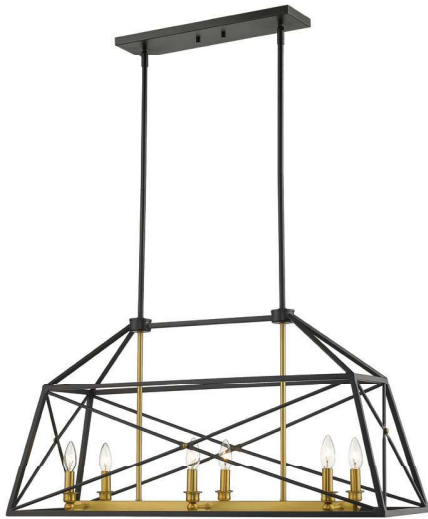

Trestle

Featuring forged trestle patterns fashioned after iron train bridges of another era, this collection has been a best seller, and available in a Matte Black finish with a rich Old Brass accent, and an Antique Silver finish. Oversized, well proportioned, and with many configurations, Trestle is a bridge to great design.

| H |

| I |

| J |

| K |

| L |

| M |

| N |

| | Product | Available Finish | Bulbs/Wattage | L/ext. | W | H | Overall-H | Chain/Rods Length | Wire Length | Ceiling Plate Size |
|---|--------------|------------------|---------------|--------|-----|--------|-----------|---------------------------|-------------|--------------------|
| H | 447-4AS | AS | (4) 60W-c | --- | 16" | 23" | 70.75" | 3x12" + 1x6" + 1x3" rods | 110" | 5.5" square |
| I | 447-8AS | MB-OBR, AS | (8) 60W-c | --- | 20" | 31.75" | 79.5" | 3x12" + 1x6" + 1x3" rods | 110" | 5.5" square |
| J | 447MP-AS | MB-OBR, AS | (1) 100W-m | --- | 8" | 13.75" | 61.5" | 3x12" + 1x6" + 1x3" rods | 110" | 5.5" square |
| K | 447-12MB-OBR | MB-OBR, AS | (12) 60W-c | --- | 24" | 39" | 86.75" | 3x12" + 1x6" + 1x3" rods | 110" | 5.5" square |
| L | 447-36MB-OBR | MB-OBR, AS | (6) 60W-c | 36" | 12" | 17.75" | 89.5" | 10x12" + 2x6" + 2x3" rods | 110" | 4.75"W x 18"L |
| M | 447-44AS | MB-OBR, AS | (8) 60W-c | 44" | 12" | 17.75" | 89.5" | 10x12" + 2x6" + 2x3" rods | 110" | 4.75"W x 18"L |
| N | 447SF-MB-OBR | MB-OBR, AS | (3) 60W-c | --- | 11" | 14" | --- | --- | --- | 5.5" square |