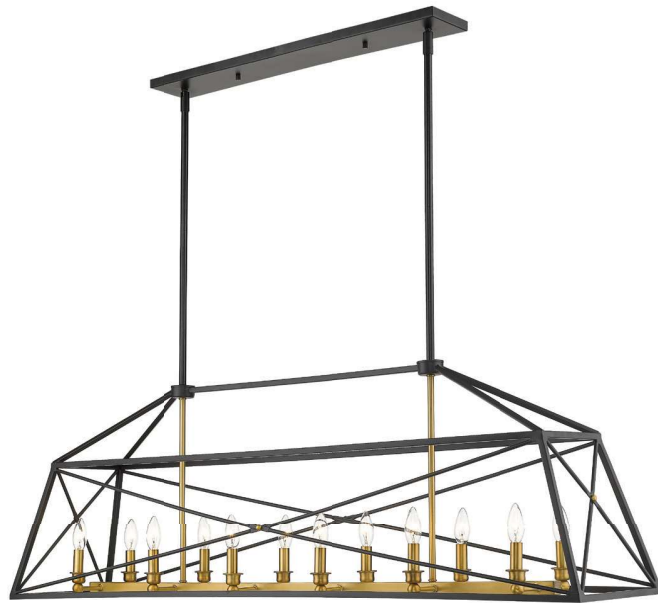

Trestle

Featuring forged trestle patterns fashioned after iron train bridges of another era, this collection has been a best seller, and available in a Matte Black finish with a rich Old Brass accent, and an Antique Silver finish. Oversized, well proportioned, and with many configurations, Trestle is a bridge to great design.

| A |

| B |

| C |

| D |

| E |

| F |

| G |

| | Product | Available Finish | Bulbs/Wattage | L/ext. | W | H | Overall-H | Chain/Rods Length | Wire Length | Ceiling/Wall Plate |
|---|---------------|------------------|---------------|--------|-----|--------|-----------|---------------------------|-------------|--------------------|
| A | 447F1-MB-OBR | MB-OBR, AS | (1) 60W-m | --- | 6" | 7" | --- | --- | --- | 4.5" W x 4.5"H |
| B | 447F11-AS | MB-OBR, AS | (3) 60W-c | --- | 11" | 12" | --- | --- | --- | 8.5" W x 8.5"H |
| C | 447F14-AS | MB-OBR, AS | (3) 60W-c | --- | 14" | 12" | --- | --- | --- | 11.5" W x 11.5"H |
| D | 447F18-MB-OBR | MB-OBR, AS | (4) 60W-c | --- | 18" | 12" | --- | --- | --- | 15.5" W x 15.5"H |
| E | 447-2S-MB-OBR | MB-OBR, AS | (2) 60W-c | 4.5" | 8" | 12" | --- | --- | --- | 8" W x 12"H |
| F | 447-4S-AS | MB-OBR, AS | (4) 60W-c | 4.5" | 10" | 24" | --- | --- | --- | 10" W x 24"H |
| G | 447-56MB-OBR | MB-OBR, AS | (12) 60W-c | 56" | 12" | 17.75" | 89.5" | 10x12" + 2x6" + 2x3" rods | 110" | 4.75"W x 29.5"L |