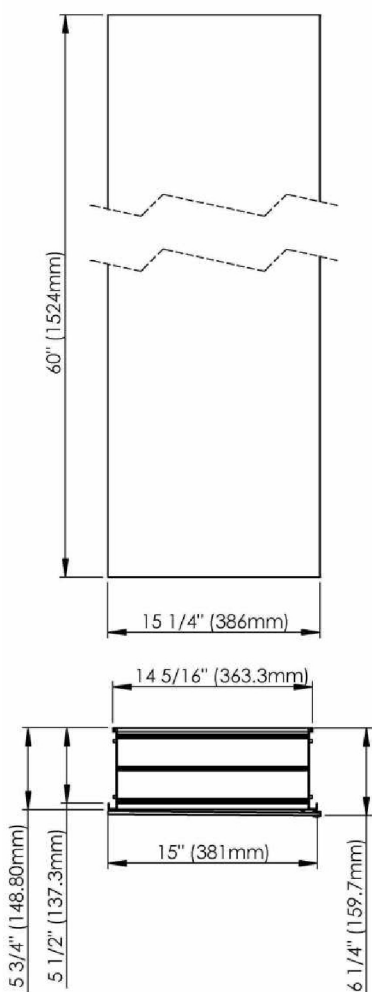

SIDLER® Tall

	(left-hand hinge)	(right-hand hinge)
Model#	1.804.016	1.804.026
Model	TL 1/15 1/4"-6"/L	TL 1/15 1/4"-6"/R

Including:

- Styling shelve incl. hairdryer holder and accessory hooks
- Silverlasting™, double sided mirror doors
- 5 Glass shelves
- Blum soft close hinges
- Mirrored interior
- Anodized aluminum body

Recessed

(Rough Opening 14 5/16" x 59 5/16")

Surface Mount