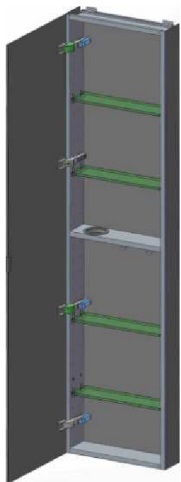

SIDLER® Tall

	(left-hand hinge)	(right-hand hinge)
Model#	1.804.016	1.804.026
Model	TL 1/15 1/4"-6"/L	TL 1/15 1/4"-6"/R

Including:

- Styling shelve incl. hairdryer holder and accessory hooks
- Silverlasting™, double sided mirror doors
- 5 Glass shelves
- Blum soft close hinges
- Mirrored interior
- Anodized aluminum body

Recessed

(Rough Opening 14 5/16" x 59 5/16")

Surface Mount