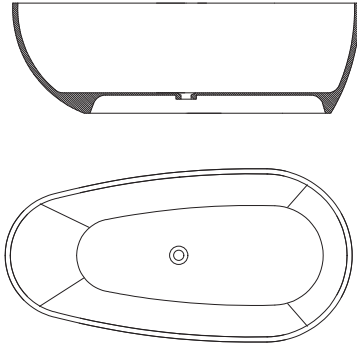

Product Demensions

• Oceania 67 66.9"W*33.5"D*21.7"H