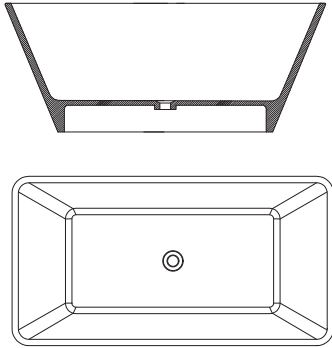

Product Demensions

• Royal 67 66.9"W*31.5"D*22.8"H