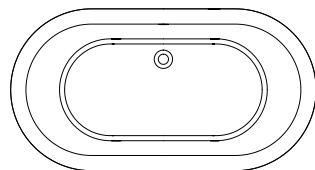

Product Dimensions

• Skysea 59 59"W*31.5"D*23.6"H