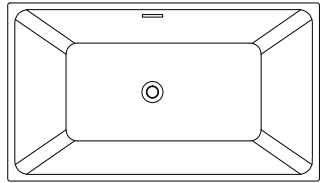

Product Demensions

• Harmony 59 59"W*31.5D"*22.8"H