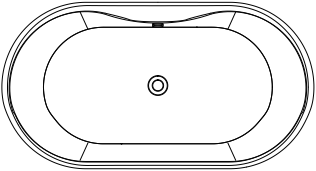

Product Demensions

• Crystal 59 59"W*31.5"D*22.8"H