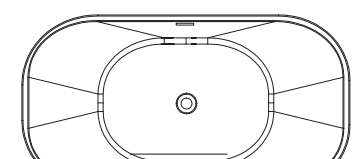

Product Dimensions

- Princess 67 66.9"W*31.5"D*23.6"H