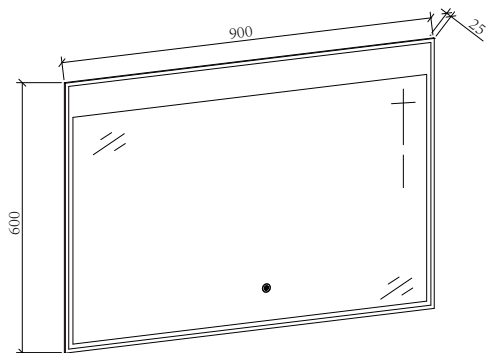

Mirror :

(MMZL04-700)

700*25*600 mm (W*D*H)

GW :5.98kg NW:4.95kg CBM:0.05m³

Angela-800 A12-800

Cabinet :

(CCM011-800)

794*475*500 mm (W*D*H)

GW :29.26kg NW:26.83kg CBM:0.25m³

Basin:

(BBG003-800W)

800*480*145 mm (W*D*H)

GW :18.87kg NW:17.69kg CBM:0.086m³

Mirror :

(MMZL04 -800)

800*25*600 mm (W*D*H)

GW :6.8kg NW:5.66kg CBM:0.056m³

Angela-900 A12-900

Cabinet :

(CCM011-900)

894*475*500 mm (W*D*H)

GW :31.69kg NW:29.11kg CBM:0.279m³

Basin:

(BBG003-900W)

900*480*145 mm (W*D*H)

GW :19.02kg NW:17.73kg CBM:0.096m³

Mirror :

(MMZL04 -900)

900*25*600 mm (W*D*H)

GW :7.62kg NW:6.37kg CBM:0.063m³

Angela-1000 A12-1000

Cabinet :