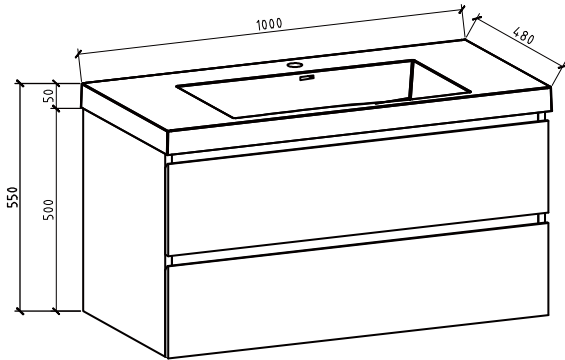

GW :29.26kg NW:26.83kg CBM:0.25m³

Basin:

(BBG003-800W)

800*480*145 mm (W*D*H)

GW :18.87kg NW:17.69kg CBM:0.086m³

Mirror :

(MMZL04 -800)

800*25*600 mm (W*D*H)

GW :6.8kg NW:5.66kg CBM:0.056m³

Angela-900 A12-900

Cabinet :

(CCM011-900)

894*475*500 mm (W*D*H)

GW :31.69kg NW:29.11kg CBM:0.279m³

Basin:

(BBG003-900W)

900*480*145 mm (W*D*H)

GW :19.02kg NW:17.73kg CBM:0.096m³

Mirror :

(MMZL04 -900)

900*25*600 mm (W*D*H)

GW :7.62kg NW:6.37kg CBM:0.063m³

Angela-1000 A12-1000

Cabinet :

(CCM011-1000)

994*475*500mm (W*D*H)

GW :34.34kg NW:31.61kg CBM:0.309m³

Basin:

(BBG003-1000W)

1000*480*145 mm (W*D*H)

GW :21.6kg NW:20.2kg CBM:0.106m³

Mirror :