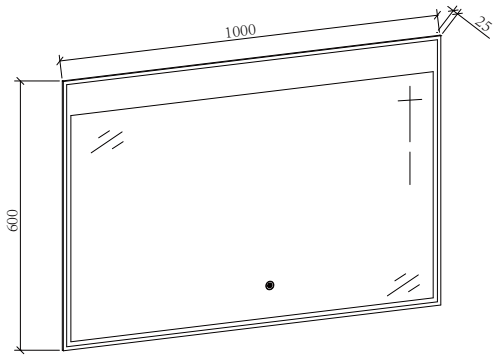

GW :29.26kg NW:26.83kg CBM:0.25m³

Basin:

(BBG003-800W)

800*480*145 mm (W*D*H)

GW :18.87kg NW:17.69kg CBM:0.086m³

Mirror :

(MMZL04 -800)

800*25*600 mm (W*D*H)

GW :6.8kg NW:5.66kg CBM:0.056m³

Angela-900 A12-900

Cabinet :

(CCM011-900)

894*475*500 mm (W*D*H)

GW :31.69kg NW:29.11kg CBM:0.279m³

Basin:

(BBG003-900W)

900*480*145 mm (W*D*H)

GW :19.02kg NW:17.73kg CBM:0.096m³

Mirror :

(MMZL04 -900)

900*25*600 mm (W*D*H)

GW :7.62kg NW:6.37kg CBM:0.063m³

Angela-1000 A12-1000

Cabinet :

(CCM011-1000)

994*475*500mm (W*D*H)

GW :34.34kg NW:31.61kg CBM:0.309m³

Basin:

(BBG003-1000W)

1000*480*145 mm (W*D*H)

GW :21.6kg NW:20.2kg CBM:0.106m³

Mirror :