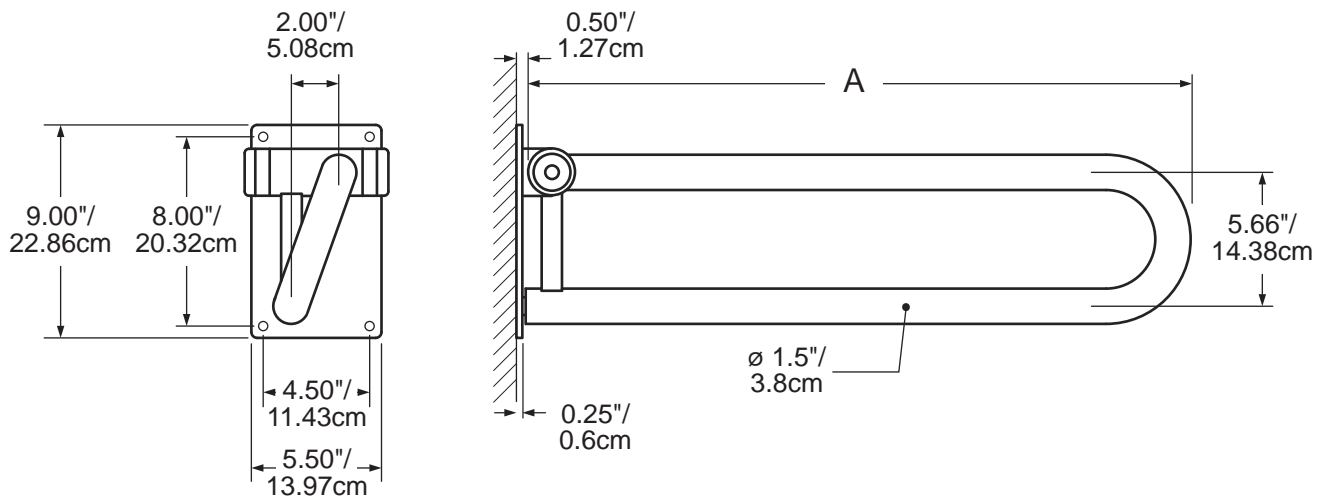

P.T.Rail™ Hinged

Toilet Support Rail

Technical Data Sheet

Product Specification

The fold up grab rail shall have a 2.0"/5.1 cm horizontal offset rail design. The product shall have a tension hinge that will hold the product in any position. The grab rail portion of the product shall be 1.5"/3.8 cm in diameter. The wall bracket of the product shall be a 0.25"/0.6 cm thick plate. The product shall have a weight capacity of 400 lbs/181 kg The grab rail shall be HealthCraft Products model PT-WR____ (see table below for appropriate product code).

Specified Model

| Model | Rail Length | Rail Offset | Rail Finish | Rail Material |
|--------------|-------------|-------------|-------------------|-----------------|
| PT-WR28L-PCW | 28" / 71cm | Left | Powder Coat White | Steel |
| PT-WR28R-PCW | 28" / 71cm | Right | | |
| PT-WR32L-PCW | 32" / 81cm | Left | | |
| PT-WR32R-PCW | 32" / 81cm | Right | | |
| PT-WR36L-PCW | 36" / 91cm | Left | | |
| PT-WR36R-PCW | 36" / 91cm | Right | | |
| PT-WR28L-SS | 28" / 71cm | Left | Stainless Steel | Stainless Steel |
| PT-WR28R-SS | 28" / 71cm | Right | | |
| PT-WR32L-SS | 32" / 81cm | Left | | |
| PT-WR32R-SS | 32" / 81cm | Right | | |

P.T.Rail™ Hinged

Toilet Support Rail

Technical Data Sheet

Product Dimensions

| Model | A | Weight (-PCW) | Weight (-SS) |
|---------|--------------|---------------|---------------|
| PT-WR28 | 28" / 71.1cm | 15lbs / 6.8kg | 11lbs / 5.0kg |
| PT-WR32 | 32" / 81.3cm | | |
| PT-WR36 | 36" / 91.4cm | | |

Shipping Dimensions

| Model | Height (H) | Width (W) | Depth (D) | Weight (-PCW) | Weight (-SS) |
|---------|-------------|--------------|-------------|---------------|---------------|
| PT-WR28 | 6" / 15.2cm | 33" / 83.8cm | 9" / 22.9cm | 16lbs / 7.3kg | 12lbs / 5.4kg |
| PT-WR32 | | | | | |
| PT-WR36 | | 37" / 94cm | | | |