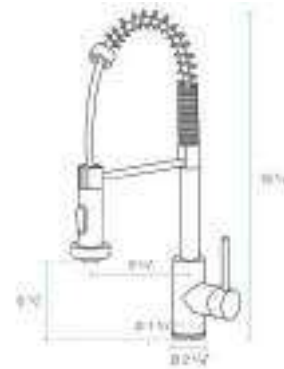

Nouvet

SKU: SM-KF70B

L: 8 1/4" W: 2 1/16" H: 18 7/8"

N.W: 4.9 lb.

GPM: 2.2

Nouvet

SKU: SM-KF71C

L: 8 1/16" W: 2" H: 15 3/8"

N.W: 6.2 lb.

GPM: 2.2