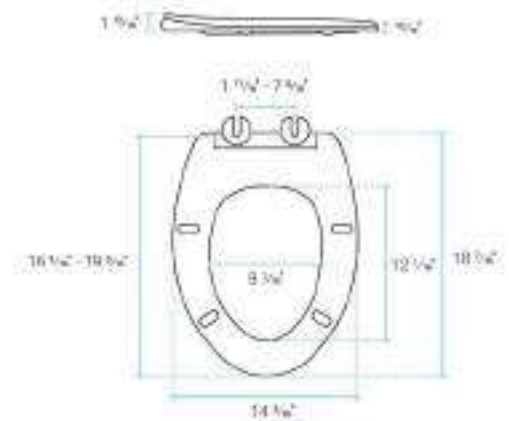

LUMIÈRE
NIGHTLIGHT SEAT
SM-STS41