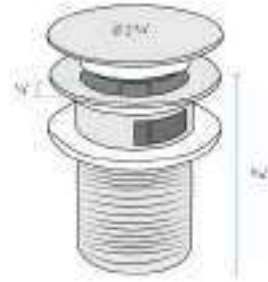

CONCORDE
FREESTANDING BATHTUB
SM-FB571