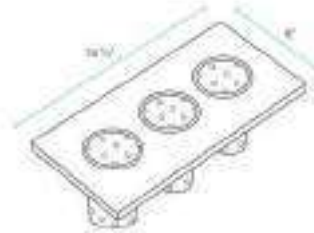

SKU: SM-KA792
L: 15 3/4" W: 16 3/4" H: 3/4"
N.W: 7.5 lb.

Platform With Colander And Mixing Bowl

SKU: SM-KA793
L: 15 3/4" W: 16 3/4" H: 6"
N.W: 7.5 lb.

Utensil Holder

SKU: SM-KA794
L: 16 3/4" W: 9" H: 3/4"
N.W: 2.86 lb.