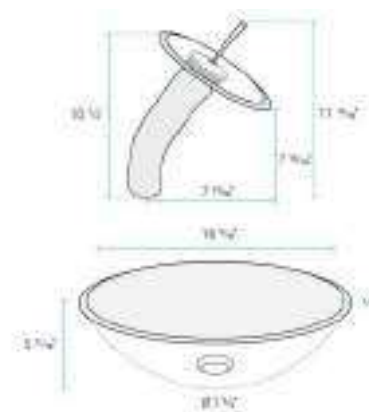

VESSEL SINK & WATERFALL FAUCET

Swiss Madison®
well made forever

Cascade

SKU: SM-VSF251

L: 16 9/16" W: 16 9/16" H: 5 11/16"

N.W: 14.0 lb.

2.2 GPM

Cascade

SKU: SM-VSF294

L: 22 1/4" W: 14" H: 4 5/16"

N.W: 16.72 lb.

2.2 GPM