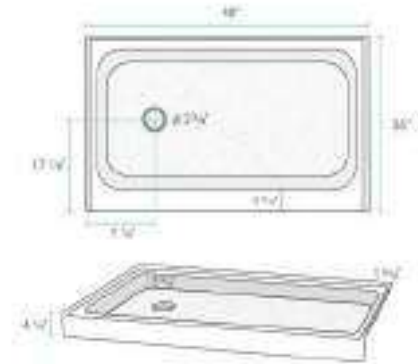

Slip-Resistant

Textured floor for added safety.

Integral Seat

Built-in comfort and relaxation.

SHOWER BASES

Voltaire

SKU: SM-SB508V
L: 48" W: 36" H: 4 1/2"
N.W: 44.0 lb.

Voltaire