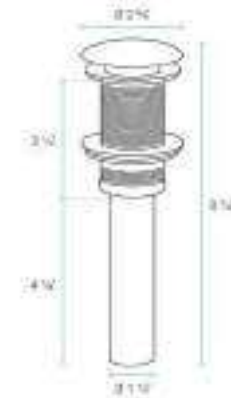

Pop-Up Drain with Overflow

SKU: SM-PD23Z

D: 2 5/8" W: 2 5/8" H: 8 1/2"

N.W: 2.0 lb.

Ceramic Pop-Up Drain without Overflow

SKU: SM-PD24MR

D: 2 5/8" W: 2 5/8" H: 8 7/8"

N.W: 2.0 lb.