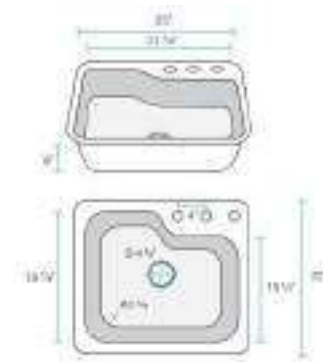

TOP-MOUNT KITCHEN SINKS

Ouvert

SKU: SM-KT661
L: 33" W: 22" H: 8"
N.W: 11.68 lb.

Ouvert

SKU: SM-KT662
L: 33" W: 22" H: 9"
N.W: 15.21 lb.
Matching Grid: SM-KU704-G

Ouvert

SKU: SM-KT663
L: 25" W: 22" H: 8"
N.W: 9.7 lb.