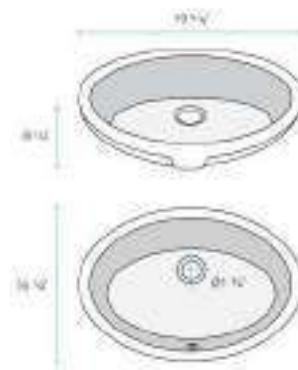

Non-Porous Ceramic

Scratch-resistant, durable ceramic.

Easy Installation

Vanity-top installation for a classic look on any vanity.

Standard Drain Size

Standard 1 3/4" drain diameter to fit standard pop-up drains.

Plaisir

SKU: SM-UM623
L: 21 1/2" W: 15 9/16" H: 8 1/16"
N.W: 22.0 lb.

Plaisir

SKU: SM-UM624

L: 18 1/2" W: 14" H: 8 1/16"

N.W: 14.0 lb.

Voltaire

SKU: SM-UM625