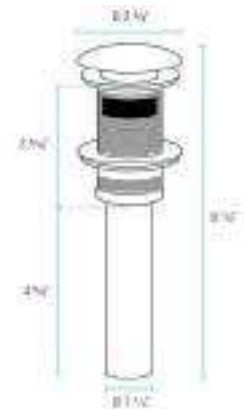

Pop-Up Drain with Overflow

SKU: SM-PD23Z

D: 2 5/8" W: 2 5/8" H: 8 1/2"

N.W: 2.0 lb.

Ceramic Pop-Up Drain without Overflow

SKU: SM-PD24MR

D: 2 5/8" W: 2 5/8" H: 8 7/8"

N.W: 2.0 lb.