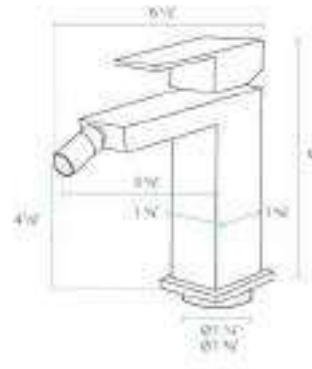

Ivy

SKU: SM-DF81C
L: 6 11/16" W: 1 7/8" H: 7 5/16"
N.W: 2.5 lb.
1.2 GPM