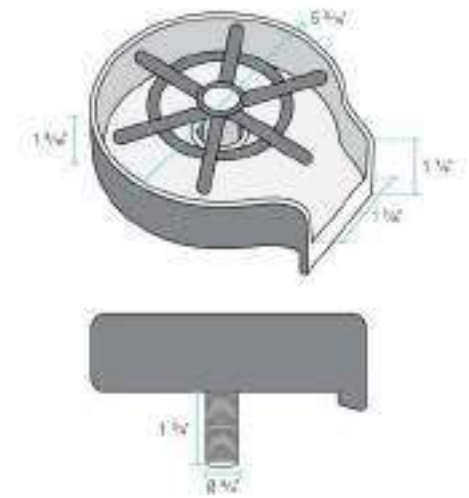

GLASS RINSER
KITCHEN ACCESSORY
SM-GR90G