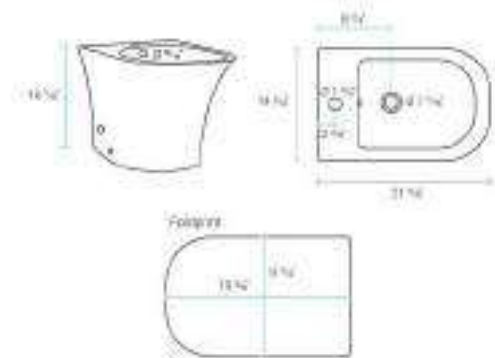

Cascade

SKU: SM-BD230
L: 21 5/8" W: 14 3/16" H: 16 1/8"
N.W: 53.96 lb.

Concealed In-Wall Bidet Carrier System

SKU: SM-WC124
L: 19 11/16" W: 1 9/16" H: 32 5/16"
N.W: 24 lb.