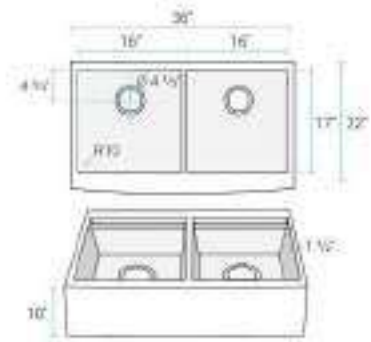

Rivage

SKU: SM-KS787
L: 36" W: 22" H: 10"
N.W: 31.5 lb.

TOURNER
FARMHOUSE KITCHEN
WORKSTATION SINK
SM-KS28B

NOUVET
KITCHEN FAUCET
SM-KF74B