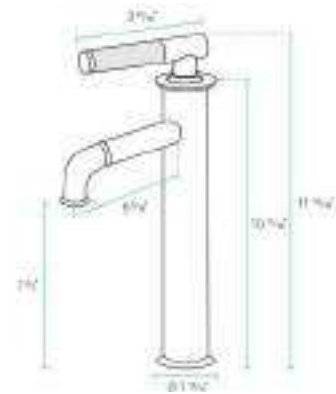

SKU: SM-BF91MB

L: 6 5/16" W: 1 13/16" H: 11 15/16"

N.W: 2.87 lb.

GPM: 1.2

91C 91BN 91BG 91MB 91MW

VOLTAIRE
BATHROOM FAUCET
SM-BF41BN

WIDESPREAD FAUCETS

Swiss Madison®
well made forever