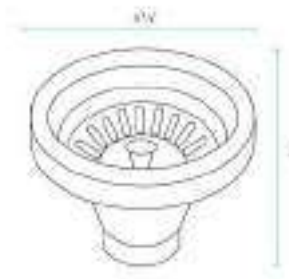

4.5" Slotted Drain

SKU: SM-KD765
L: 5" W: 5" H: 4"
N.W: 2.5 lb.