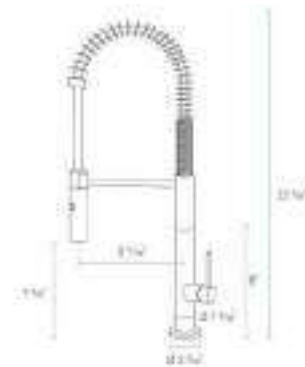

Chalet

SKU: SM-KF72RG

L: 8 11/16" W: 2 3/16" H: 22 3/8"

N.W: 4.9 lb.

GPM: 2.2