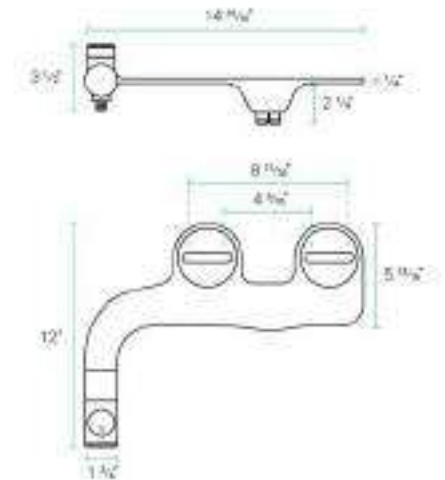

BIDET TOILET ATTACHMENT

Swiss Madison®
well made forever

Aqua

SKU: SM-BSA01

L: 14 ¹⁵/₁₆" W: 12" H: 3 ¹/₂"

N.W: 1.37 lb.

2.72 GPM

AQUA
BIDET TOILET
Attachment
SM-BSA01