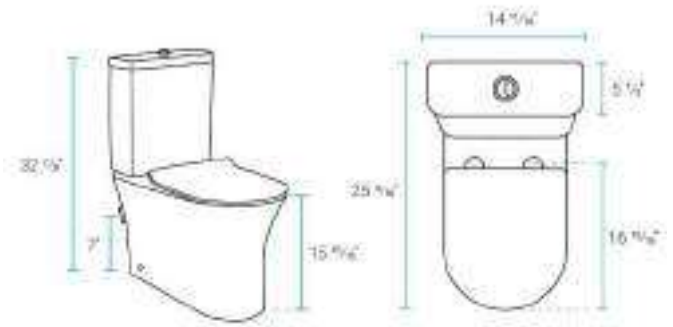

FLUSH WITHOUT FUSS.

Our patented design takes advantage of minimal water usage to conceal the fill valve making for a surprisingly quiet flush.

TWO-PIECE TOILETS

Calice

SKU: SM-2T120MB
L: 25 3/16" W: 14 11/16" H: 32 7/8"
N.W: 95.0 lb.
0.8/1.28 GPF