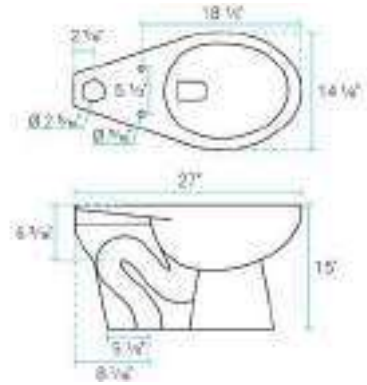

Elongated Bowl

Elongated bowl for added room and comfort.

Included Seat

Elongated polypropylene seat included.

COMMERCIAL TOILETS

Sirène
SKU: SM-CT100
L: 27" W: 14 1/8" H: 15"
N.W: 46.3 lb.

Sirène
SKU: SM-CT101
L: 27" W: 14 1/8" H: 16 3/4"
N.W: 46.3 lb.