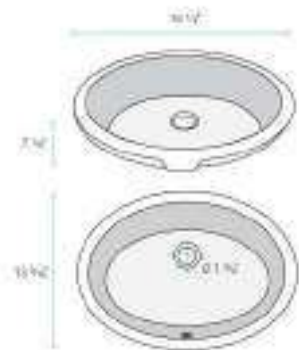

Plaisir

SKU: SM-UM624

L: 18 1/2" W: 14" H: 8 1/16"

N.W: 14.0 lb.

Voltaire

SKU: SM-UM625

L: 21 1/4" W: 13 3/16" H: 7 11/16"

N.W: 20.0 lb.

Monaco

SKU: SM-UM629

L: 16 1/2" W: 13 3/16" H: 7 1/2"

N.W: 10.4 lb.