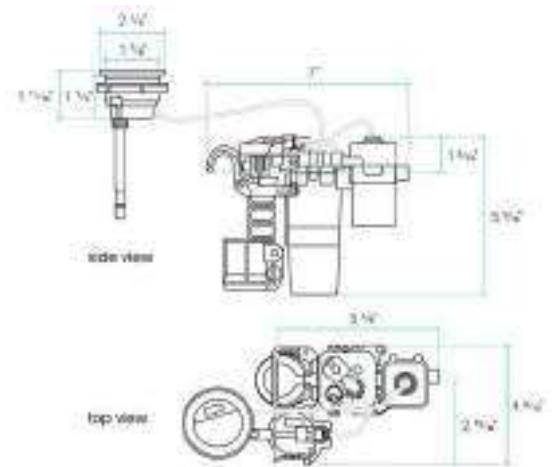

Touchless Flush Kit

SKU: SM-RSK01

L: 7" W: 4 3/16" H: 5 9/16"

N.W: 1.03 lb.

CARRÉ
TOUCHLESS
ONE-PIECE TOILET
SM-1T264