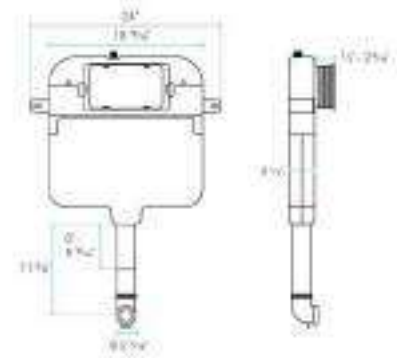

Commercial Concealed Tank Carrier System

SKU: SM-WC326
L: 19 1/2" W: 4 9/16" H: 31 15/16"
N.W: 8.13 lb.