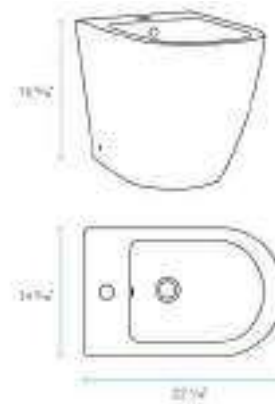

Reduce your toilet paper usage.

Wall-Hung Design

Makes your space look cleaner and pairs perfectly with a wall-hung toilet.

BIDETS

St. Tropez

SKU: SM-BD227MB

L: 22 1/16" W: 14 3/16" H: 16 3/16"

N.W: 59.25 lb.