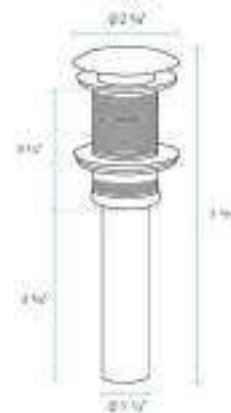

Pop-Up Drain without Overflow

SKU: SM-PD25MB

D: 2 5/8" W: 2 5/8" H: 7 15/16"

N.W: 2.0 lb.