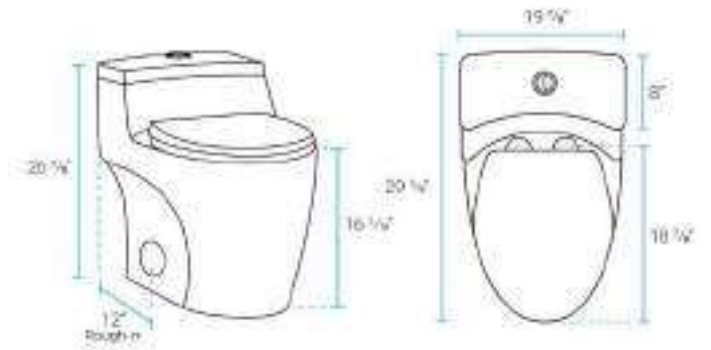

MANOIR
ONE-PIECE TOILET
SM-1T203