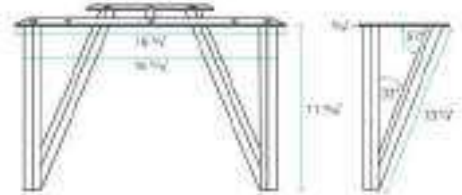

VANITY HARDWARE

Swiss Madison®
well made forever

Annecy

SKU: SM-BV25LC

D: 16 ⁵/₁₆" W: 7 ¹/₁₆" H: 11 ¹³/₁₆"

N.W: 7.9 lb.

25LC 25LBG 25LMB 25LMW 25LOR