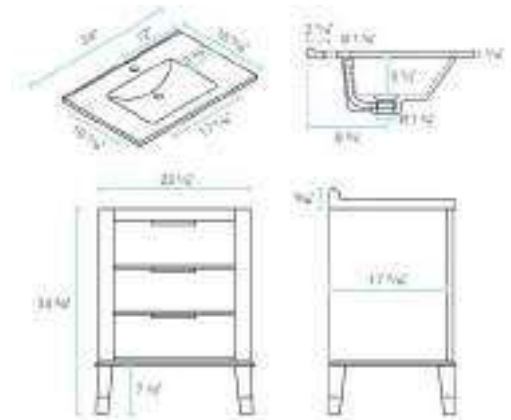

N.W: 44.09 lb.

Hugo

SKU: SM-BV390

D: 18 5/16" W: 24" H: 34 5/8"

N.W: 70.55 lb.

MARSEILLE
FREESTANDING VANITY
SM-BV217WBG

AVALLON
BATHROOM FAUCET
SM-BF90BG

BRON
ONE-PIECE TOILET
SM-1T150