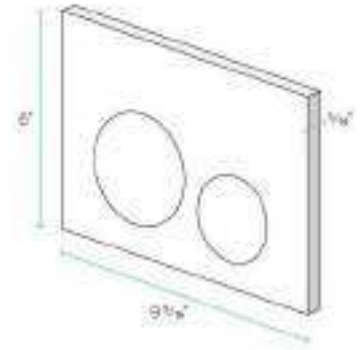

SKU: SM-WC001B
L: 9 5/16" W: 5/16" H: 6"
N.W: 2.0 lb.