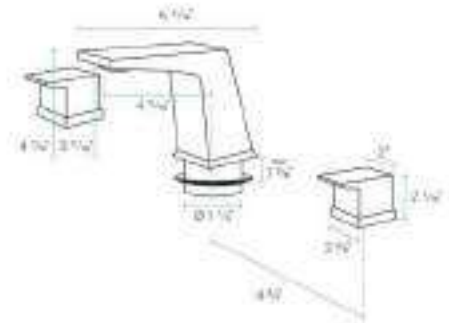

WIDESPREAD FAUCETS

Swiss Madison®
well made forever

Château

SKU: SM-BF02GG

L: 6 11/16" W: 2 3/8" H: 4 9/16"

N.W: 6.5 lb.

GPM: 1.2

Monaco

SKU: SM-BF22C

L: 6 7/16" W: 2" H: 4 1/4"

N.W: 6.5 lb.

GPM: 1.2

Carré

SKU: SM-BF32BG

L: 6 11/16" W: 1 13/16" H: 4 7/16"

N.W: 6.39 lb.

GPM: 1.2