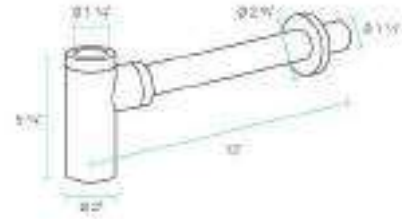

Bottle Trap Drain

SKU: SM-BT01G
L: 13" W: 2" H: 5 1/4"
N.W: 1.32 lb.