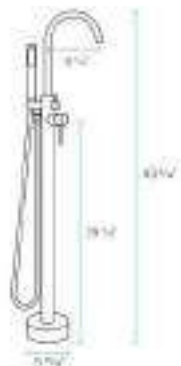

Simple, floor-mount installation.

Strong Flow Rate

2.3 gpm spout flow rate, and a 2.0 gpm hand shower flow rate for a quick fill and a powerful wash.

FREESTANDING FAUCETS

Swiss Madison®
well made forever

Plaisir

SKU: SM-FF10C
L: 5 3/4" W: 5 15/16" H: 40"
N.W: 6.8 lb.

Ivy

SKU: SM-FF11BG
L: 8 1/4" W: 5 15/16" H: 43 5/16"
N.W: 8.6 lb.

IVY
FREESTANDING FAUCET
SM-FF11MB

Bathroom

SHOWER BASES

SHOWER BASE FEATURES

Swiss Madison®
well made forever