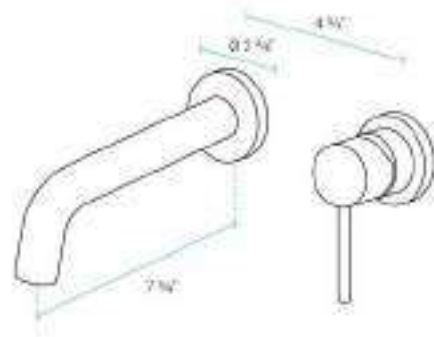

Ivy

SKU: SM-BF65MB

L: 7 5/8" W: 4 3/4"

N.W: 2.69 lb.

GPM: 1.2

65MB

VOLTAIRE
UNDERMOUNT SINK
SM-UM625

VOLTAIRE
WALL-MOUNT FAUCET
SM-BF42BG