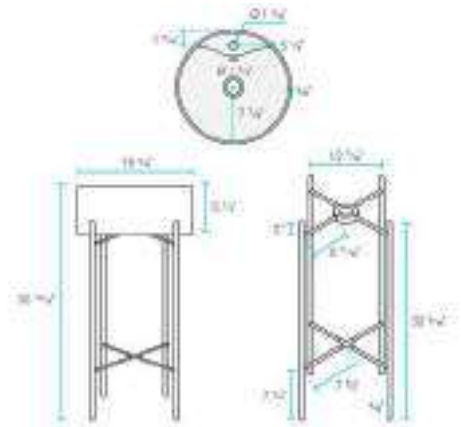

BOTTLE TRAP DRAIN
IN CHROME
SM-BT01C

SUBLIME
BATHROOM FAUCET
SM-BF10C

Monaco

SKU: SM-CS800MB

D: 15 3/4" W: 15 3/4" H: 35 13/16"

N.W: 22.05 lb.

800MB