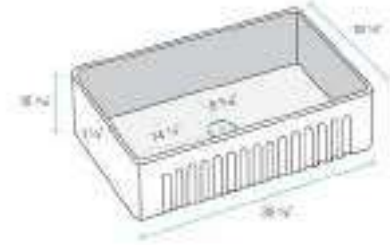

Built-In Ledge
Built to hold your accessories to create a workstation.

Included Accessories
Custom accessories included to build your workspace.

CERAMIC KITCHEN SINKS

Delice

SKU: SM-KS243
L: 30 1/8" W: 18 1/8" H: 10 1/16"
N.W: 72.0 lb.
Matching Grid: SM-KR243