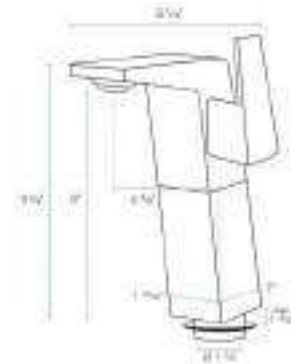

Carré

SKU: SM-BF31MB

L: 8 7/16" W: 1 13/16" H: 9 3/4"

N.W: 5.75 lb.

GPM: 1.2

31C 31BN 31BG 31MB 31OR