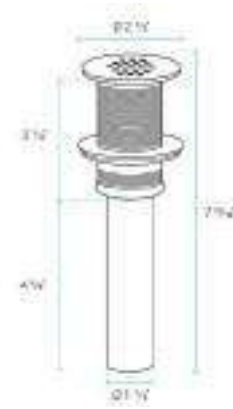

Commercial Pop-Up Drain

SKU: SM-PD23C

D: 2 1/2" W: 2 1/2" H: 7 15/16"

N.W: 2.0 lb.

VOLTAIRE
BATHROOM FAUCET
SM-BF42MB