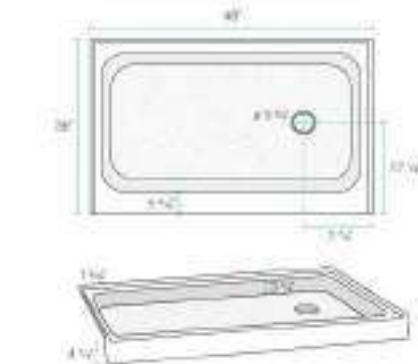

Voltaire

SKU: SM-SB509
L: 48" W: 36" H: 4 1/2"
N.W: 44.0 lb.