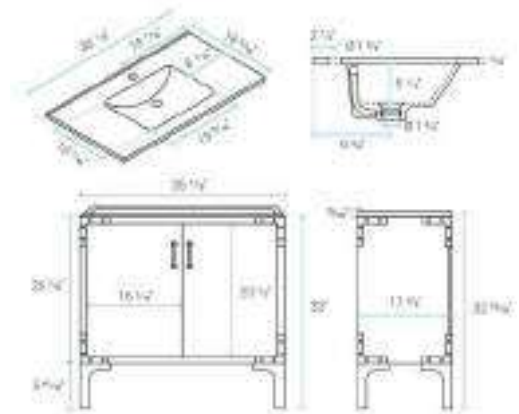

ANNECY
FREESTANDING VANITY
SM-BV261B