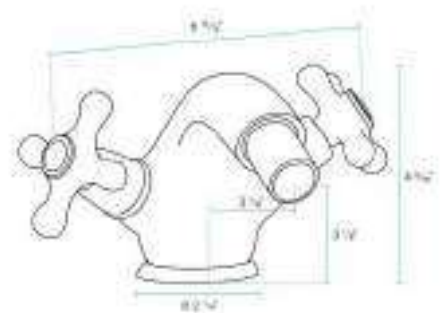

BIDET FAUCETS

Concorde

SKU: SM-DF80N
L: 6 1/2" W: 1 5/8" H: 6"
N.W: 3.0 lb.
1.2 GPM

Ivy

SKU: SM-DF81C
L: 6 11/16" W: 1 7/8" H: 7 5/16"
N.W: 2.5 lb.
1.2 GPM

Voltaire

SKU: SM-DF82C
L: 6 11/16" W: 2 1/4" H: 4 5/16"
N.W: 2.65 lb.
1.2 GPM