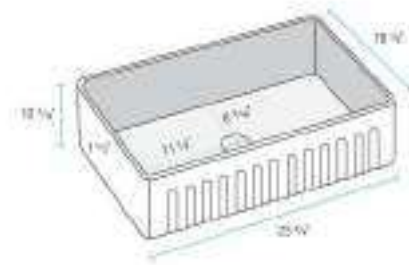

Delice

SKU: SM-KS245
L: 23 3/4" W: 18 1/8" H: 10"
N.W: 60.0 lb.
Matching Grid: SM-KS245-G