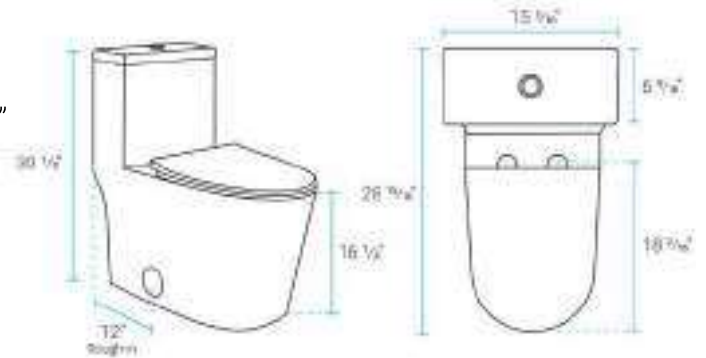

The
DREUX
with Elite™ Technology

A lot to save,
nothing to lose.

Eco-Friendly,
Modern Design

Dreux

SKU: SM-1T180

L: 28 15/16" W: 15 5/16" H: 30 1/2"

N.W: 106.48 lb.

0.8 GPF