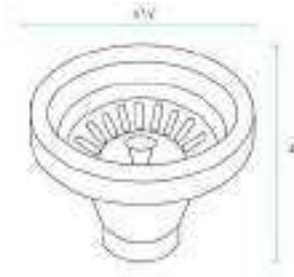

TOURNER
UNDERMOUNT SINK
SM-KU708

STAINLESS STEEL
BASKET DRAIN
SM-KD243