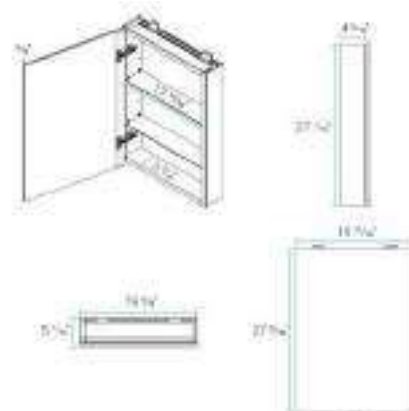

MEDICINE CABINETS

Swiss Madison®
well made forever

Caché

SKU: SM-MC001

D: 5 1/16" W: 19 1/16" H: 27 9/16"

N.W: 19.84 lb.

CACHÉ
MEDICINE CABINET
SM-MC001

CACHÉ
WALL-MOUNT SINK
SM-WS32