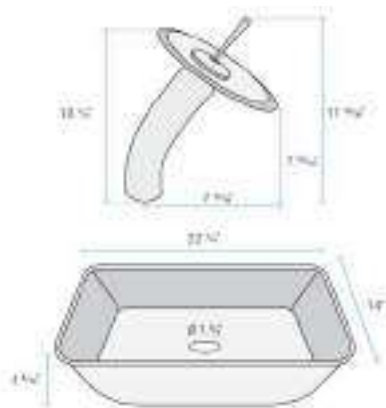

VESSEL SINK & WATERFALL FAUCET

Swiss Madison®
well made forever

Cascade

SKU: SM-VSF251

L: 16 9/16" W: 16 9/16" H: 5 11/16"

N.W: 14.0 lb.

2.2 GPM

Cascade

SKU: SM-VSF294

L: 22 1/4" W: 14" H: 4 5/16"

N.W: 16.72 lb.

2.2 GPM

CASCADE
VESSEL SINK &
WATERFALL FAUCET
SM-VSF259