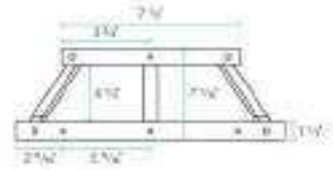

VANITY HARDWARE

Swiss Madison®
well made forever

Annecy

SKU: SM-BV25LC

D: 16 ⁵/₁₆" W: 7 ¹/₁₆" H: 11 ¹³/₁₆"

N.W: 7.9 lb.

25LC 25LBG 25LMB 25LMW 25LOR