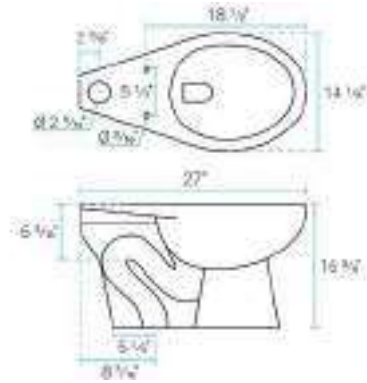

Plaisir

SKU: SM-1T660
L: 26 15/16" W: 16 1/8" H: 34 13/16"
N.W: 110 lb.
1.1/1.6 GPF

Clichy

SKU: SM-1T160
L: 28 9/16" W: 15 11/16" H: 26 5/16"
N.W: 101.32 lb.
1.28 GPF

Clichy

SKU: SM-1T170
L: 28 9/16" W: 15 11/16" H: 26 5/16"
N.W: 101.32 lb.
1.1/1.6 GPF

Elongated Bowl

Elongated bowl for added room and comfort.

Included Seat

Elongated polypropylene seat included.

COMMERCIAL TOILETS

Sirène
SKU: SM-CT100
L: 27" W: 14 1/8" H: 15"
N.W: 46.3 lb.

Sirène
SKU: SM-CT101
L: 27" W: 14 1/8" H: 16 3/4"
N.W: 46.3 lb.