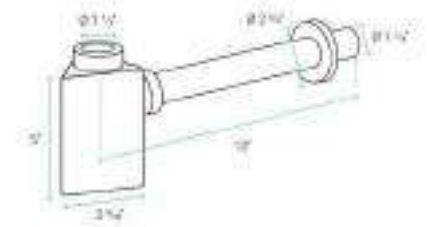

Triangular Bottle Trap Drain

SKU: SM-BT02C
L: 13" W: 2 3/16" H: 5"
N.W: 1.32 lb.