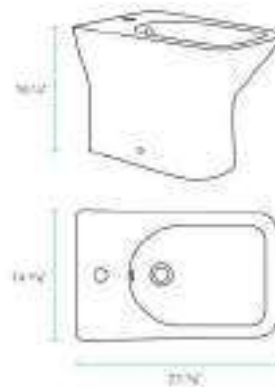

Concorde

SKU: SM-BD229

L: 22 7/16" W: 13 3/4" H: 13"

N.W: 56.25 lb.