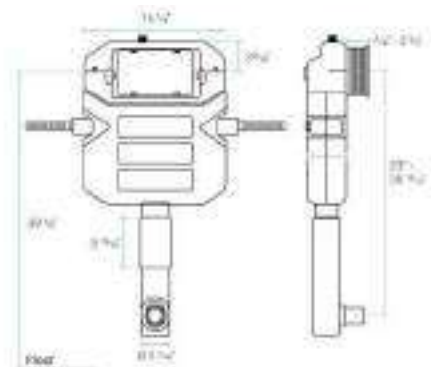

Concorde

SKU: SM-WT555
L: 22 1/16" W: 13 3/4" H: 15 15/16"
N.W: 70.0 lb.

Residential Concealed Tank Carrier System

SKU: SM-WC324
L: 24" W: 3 1/4" H: 28 5/16"
N.W: 8.13 lb.

Commercial Concealed Tank Carrier System

SKU: SM-WC326
L: 19 1/2" W: 4 9/16" H: 31 15/16"
N.W: 8.13 lb.