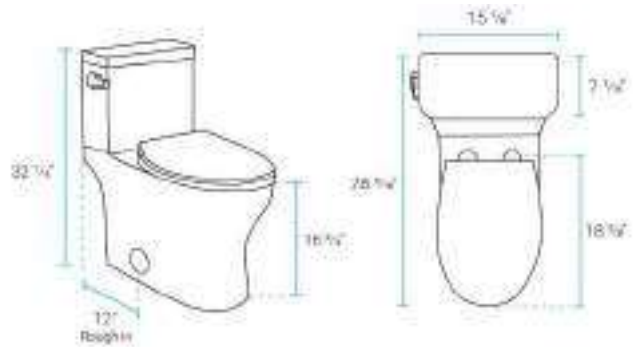

Classé

SKU: SM-2T130
L: 28 9/16" W: 15 7/8" H: 32 1/4"
N.W: 115.0 lb.
1.28 GPF