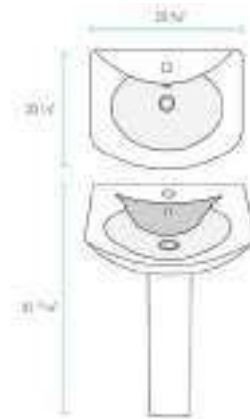

Sublime

SKU: SM-PS306

D: 18 1/8" W: 24 7/16" H: 32 5/16"

N.W: 63.0 lb.