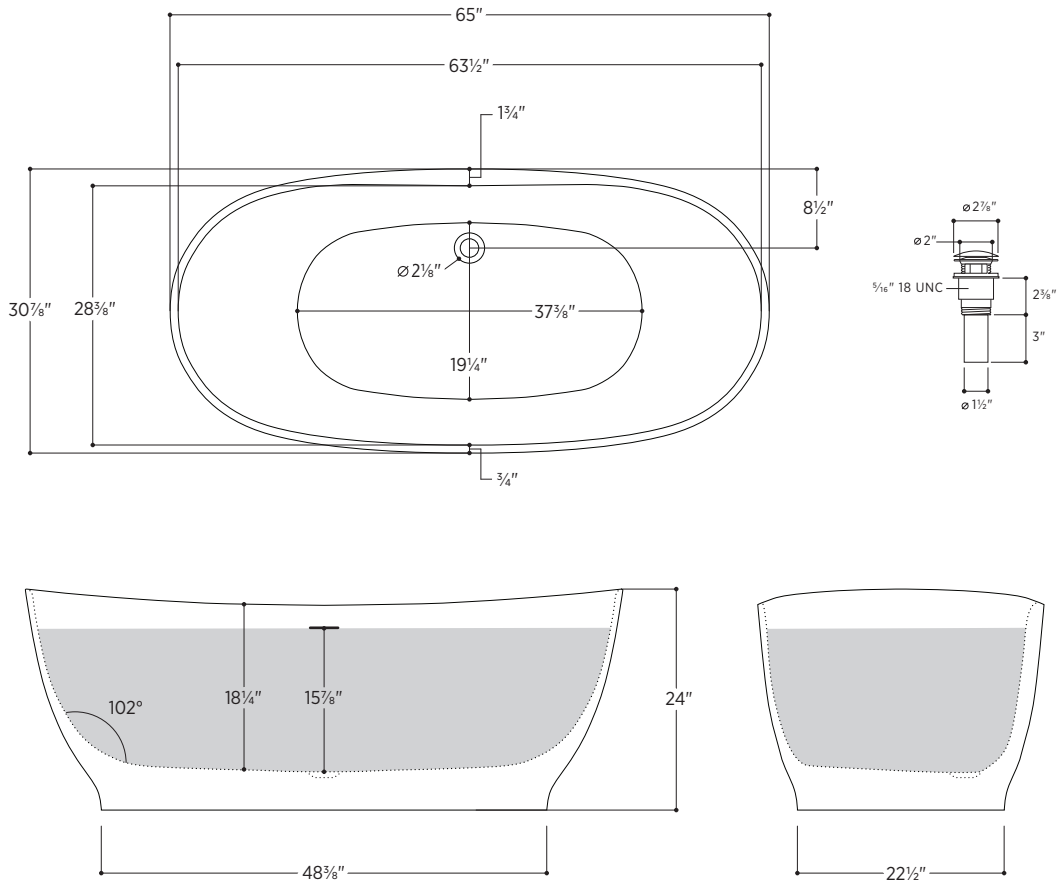

La Toscana by Painsi Freestanding Tubs program

Vittoria

PLEVRN6531

65" L x 30⁷/₈" W x 24" H

1 other size available

PLEVRN5930 59" L x 29⁷/₈" W x 23⁵/₈" H

Tub Finish	<input type="radio"/> White Satin
	<input checked="" type="radio"/> White Satin with Midnight Blue Matte Exterior
Drain Finish	<input type="radio"/> Polished Chrome
Material	Eco-Lapistone™
Slope of Backrest	102°
Water Depth	15 ⁷ / ₈ "
Capacity	82G
Weight	227lbs
Shipping Weight	324lbs

Made in Italy

Vittoria

PLEVRN6531

All measurements are approximate and for comparison only. Please note that these dimensions and specifications are subject to change without notice.

Install this product according to the installation guide. Floor support under bath must provide for a minimum of 995lbs (451kg). Installation may vary. Our products must be installed by certified professionals only and according to our installation guide, as well as federal, provincial/state and local building codes and regulations.