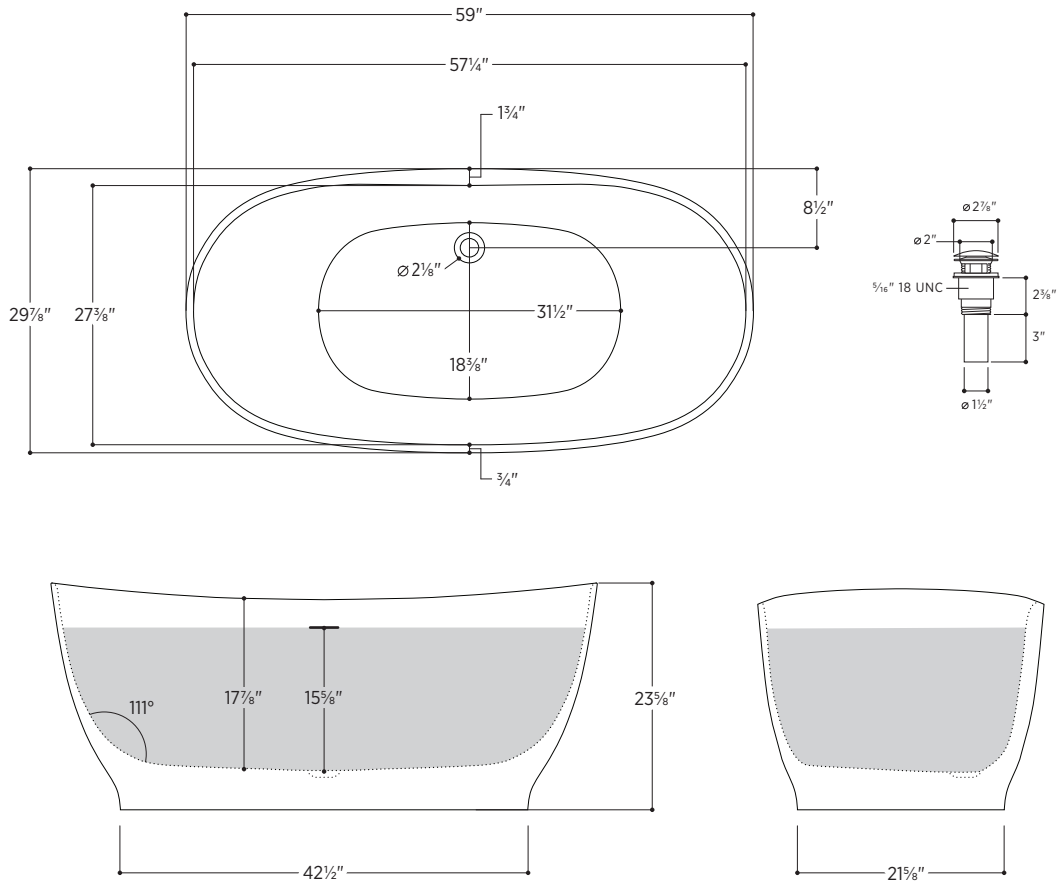

La Toscana by Paini Freestanding Tubs program

Vittoria

PLEVRN5930

59" L x 29⁷/₈" W x 23⁵/₈" H

1 other size available

PLEVRN6531 65" L x 30⁷/₈" W x 24" H

Tub Finish	<input type="radio"/> White Satin
	<input checked="" type="radio"/> White Satin with Midnight Blue Matte Exterior
Drain Finish	<input type="radio"/> Polished Chrome
Material	Eco-Lapistone™
Slope of Backrest	111°
Water Depth	15 ⁵ / ₈ "
Capacity	69G
Weight	212lbs
Shipping Weight	309lbs

Vittoria

PLEVRN5930

All measurements are approximate and for comparison only. Please note that these dimensions and specifications are subject to change without notice.

Install this product according to the installation guide. Floor support under bath must provide for a minimum of 995lbs (451kg). Installation may vary. Our products must be installed by certified professionals only and according to our installation guide, as well as federal, provincial/state and local building codes and regulations.